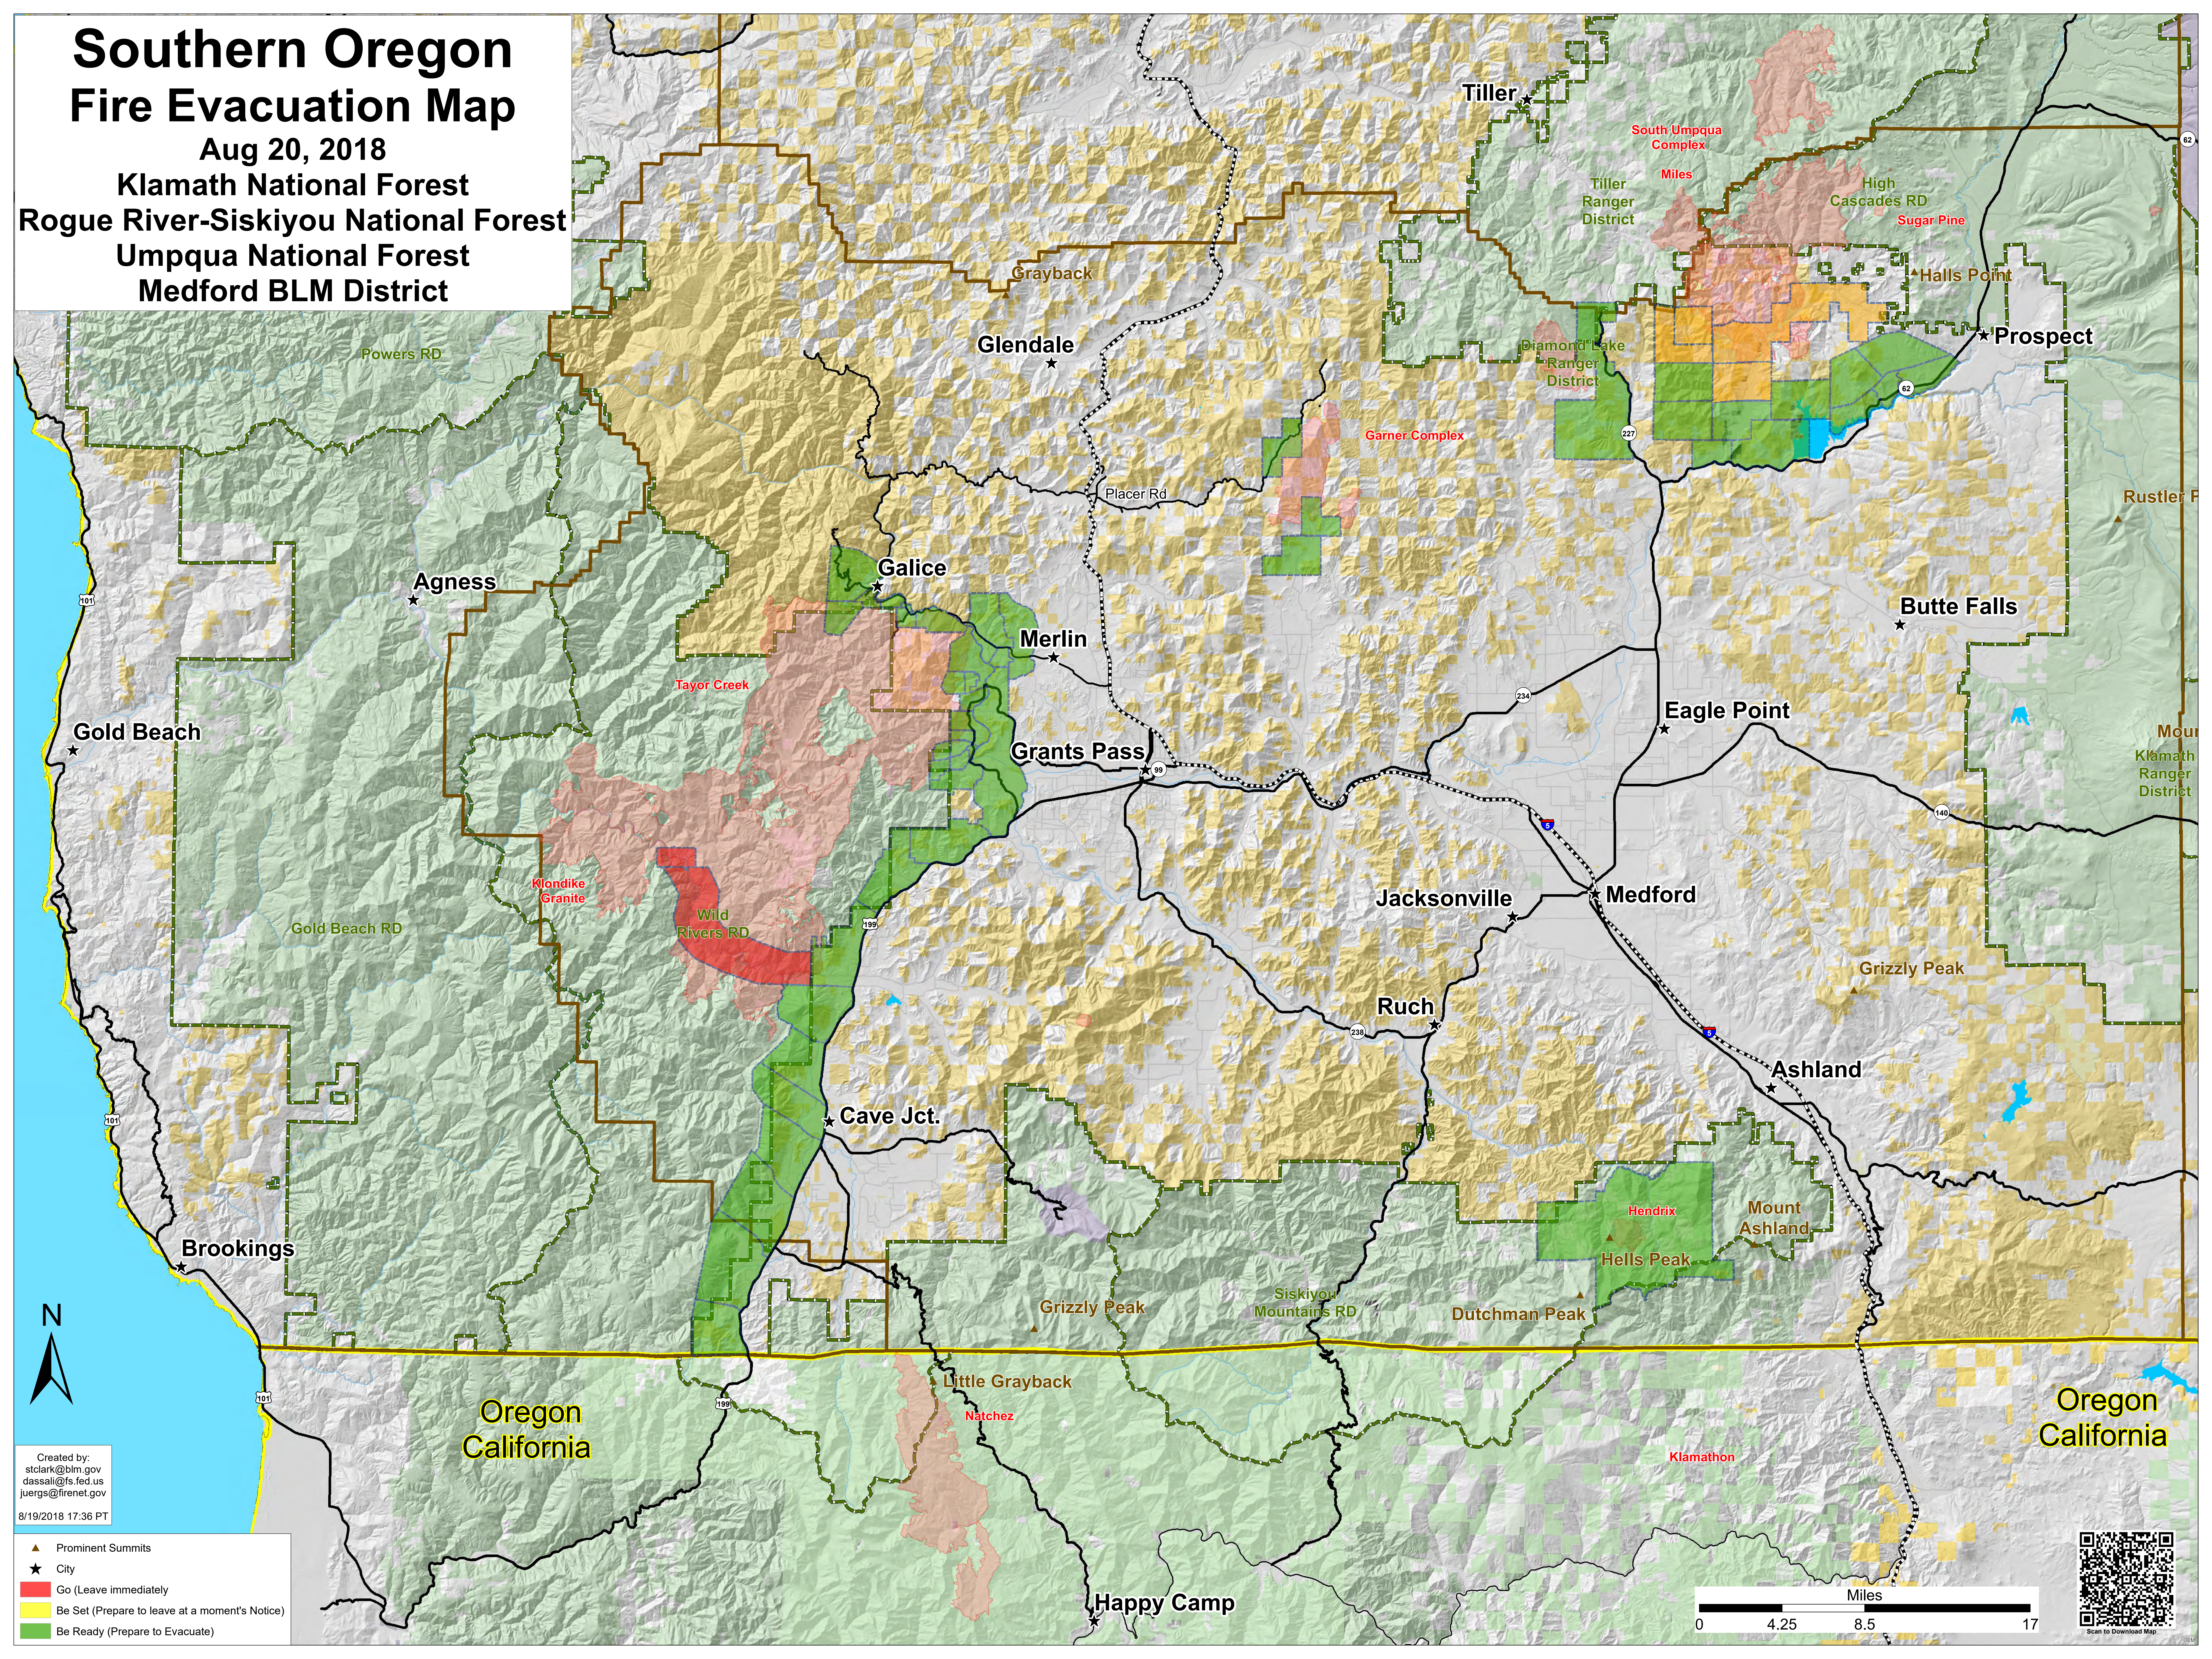

Southern Oregon Fire Evacuation Map

Aug 20, 2018

Klamath National Forest

Rogue River-Siskiyou National Forest

Umpqua National Forest

Medford BLM District

Created by:
stclark@blm.gov
dassal@fs.fed.us
juergs@firenet.gov
8/19/2018 17:36 PT

- ▲ Prominent Summits
- ★ City
- Red: Go (Leave immediately)
- Yellow: Be Set (Prepare to leave at a moment's Notice)
- Green: Be Ready (Prepare to Evacuate)