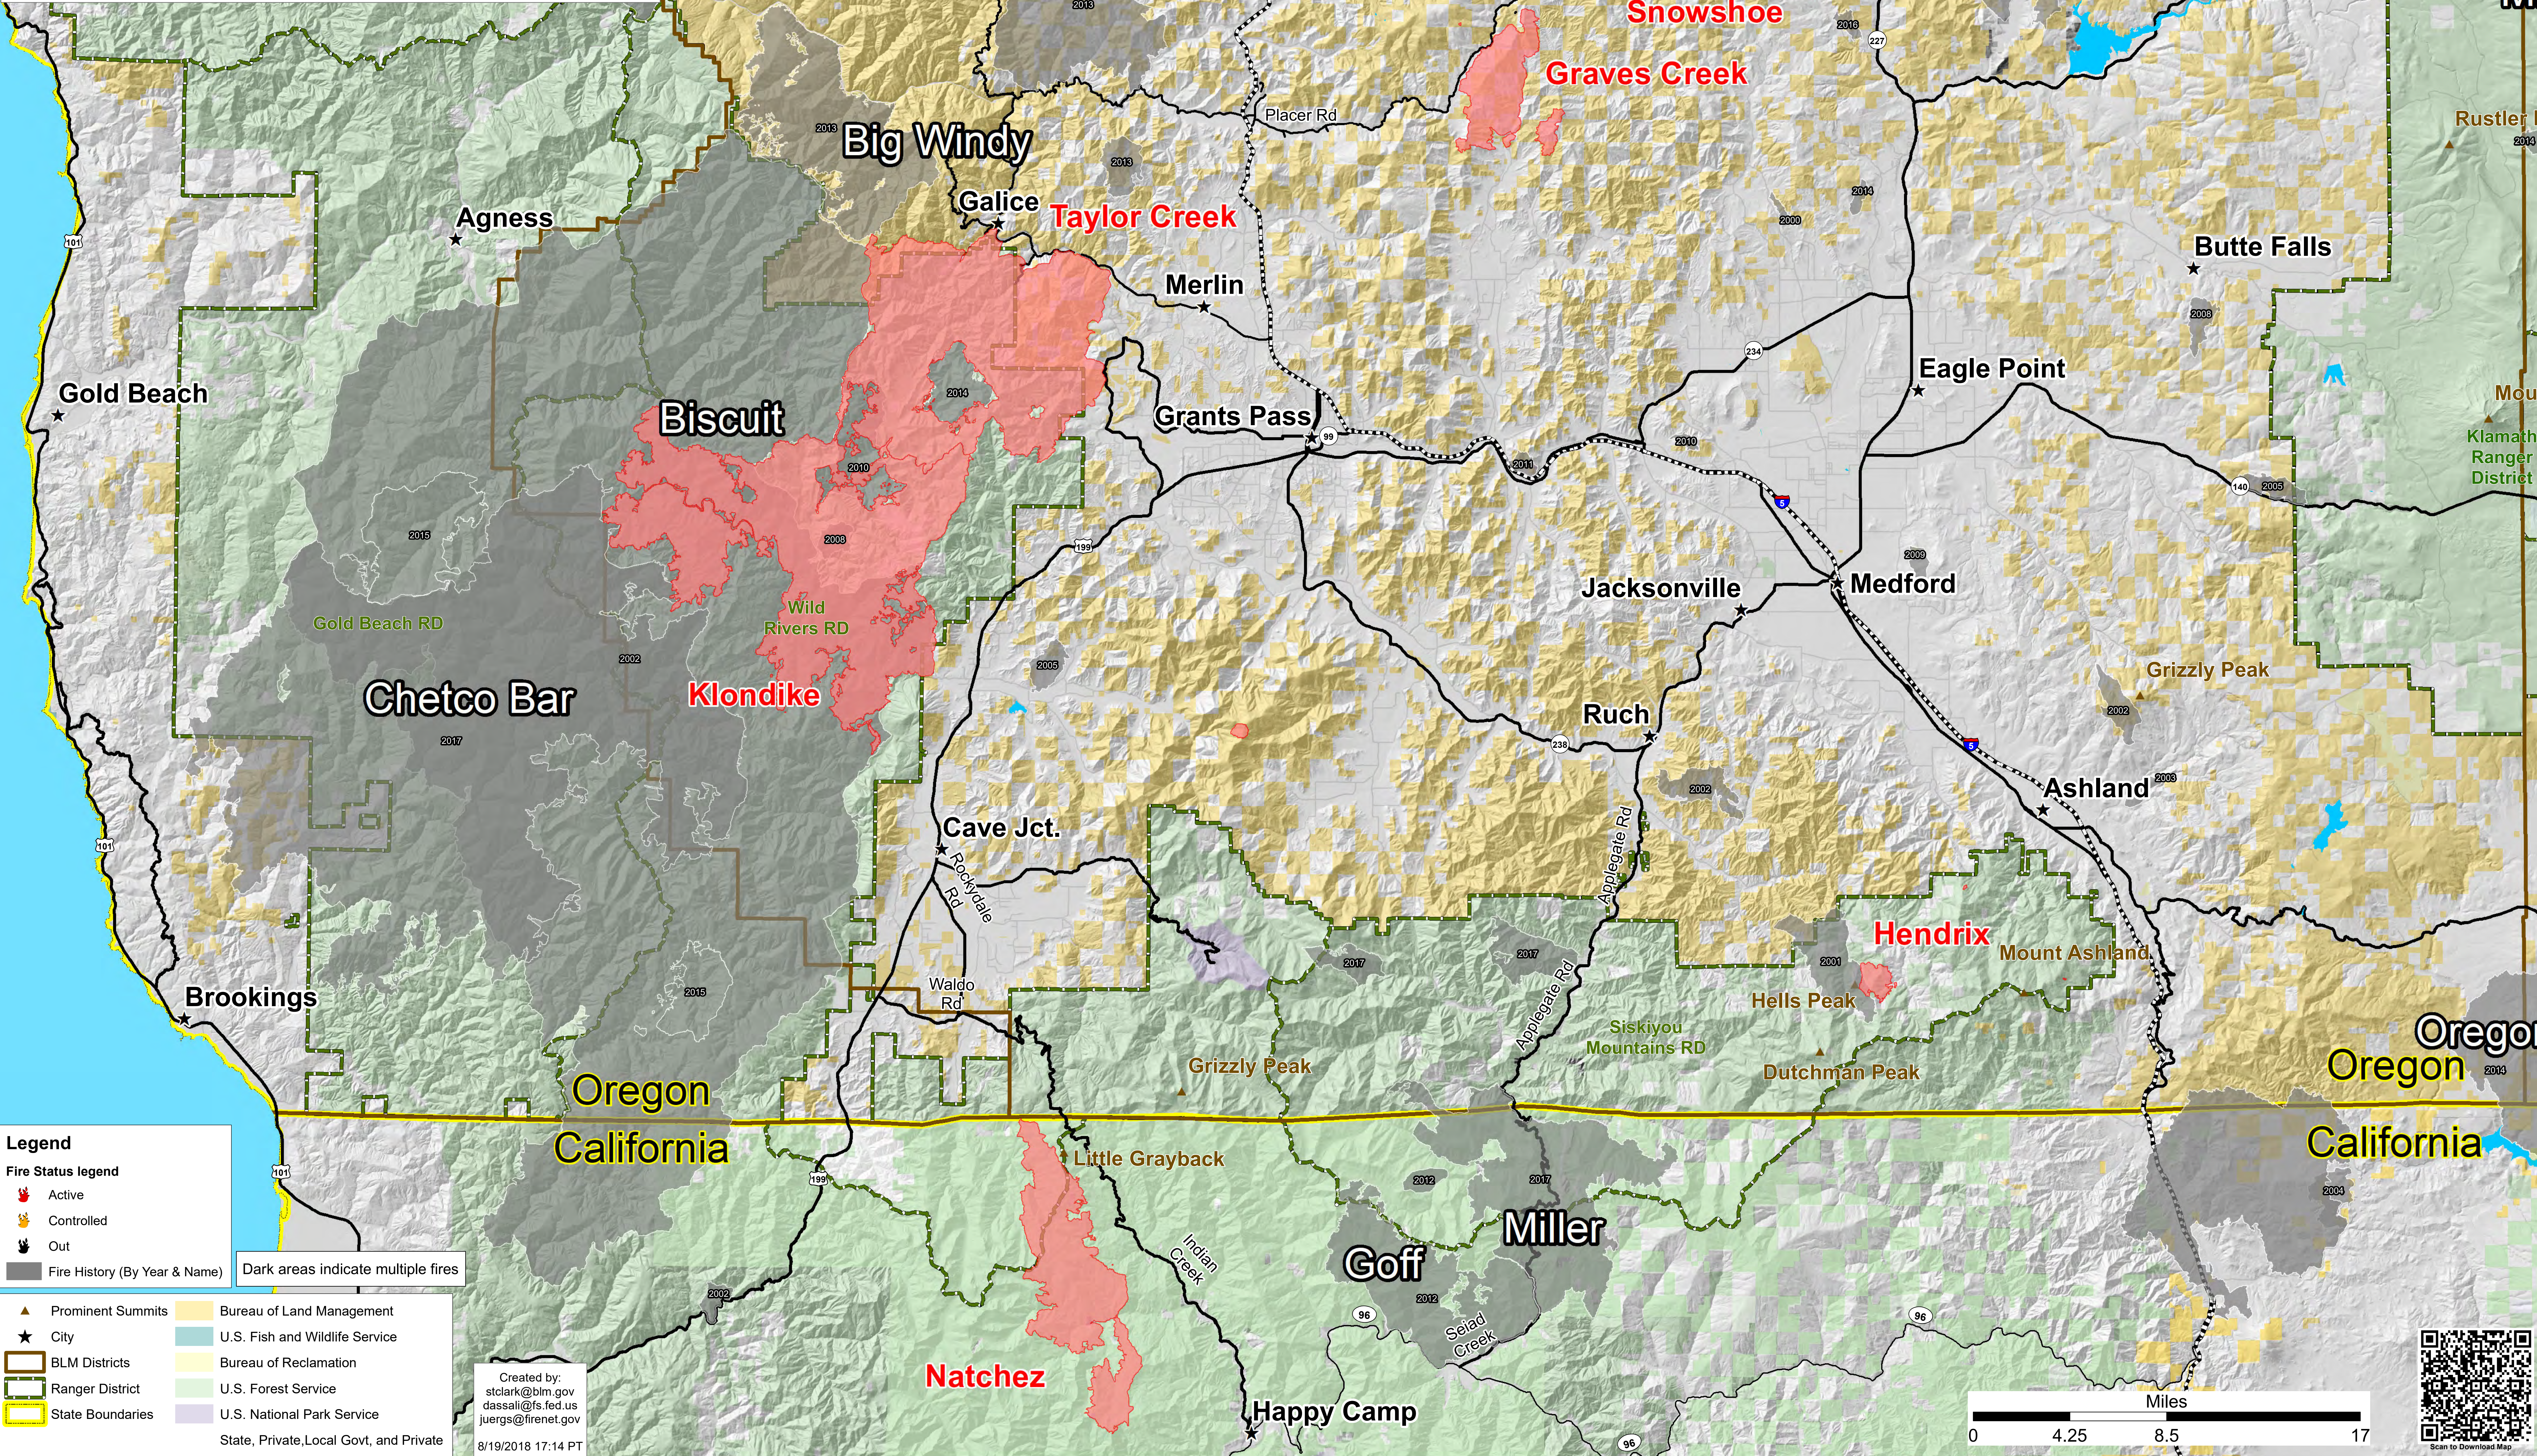

All Fire Locations History Map 1998-2017

Aug 20, 2018

Klamath National Forest
 Rogue River-Siskiyou National Forest
 Umpqua National Forest
 Medford BLM District

Legend

Fire Status legend

- Active
- Controlled
- Out
- Fire History (By Year & Name) Dark areas indicate multiple fires

- Prominent Summits
- City
- BLM Districts
- Ranger District
- State Boundaries
- Bureau of Land Management
- U.S. Fish and Wildlife Service
- Bureau of Reclamation
- U.S. Forest Service
- U.S. National Park Service
- State, Private, Local Govt, and Private