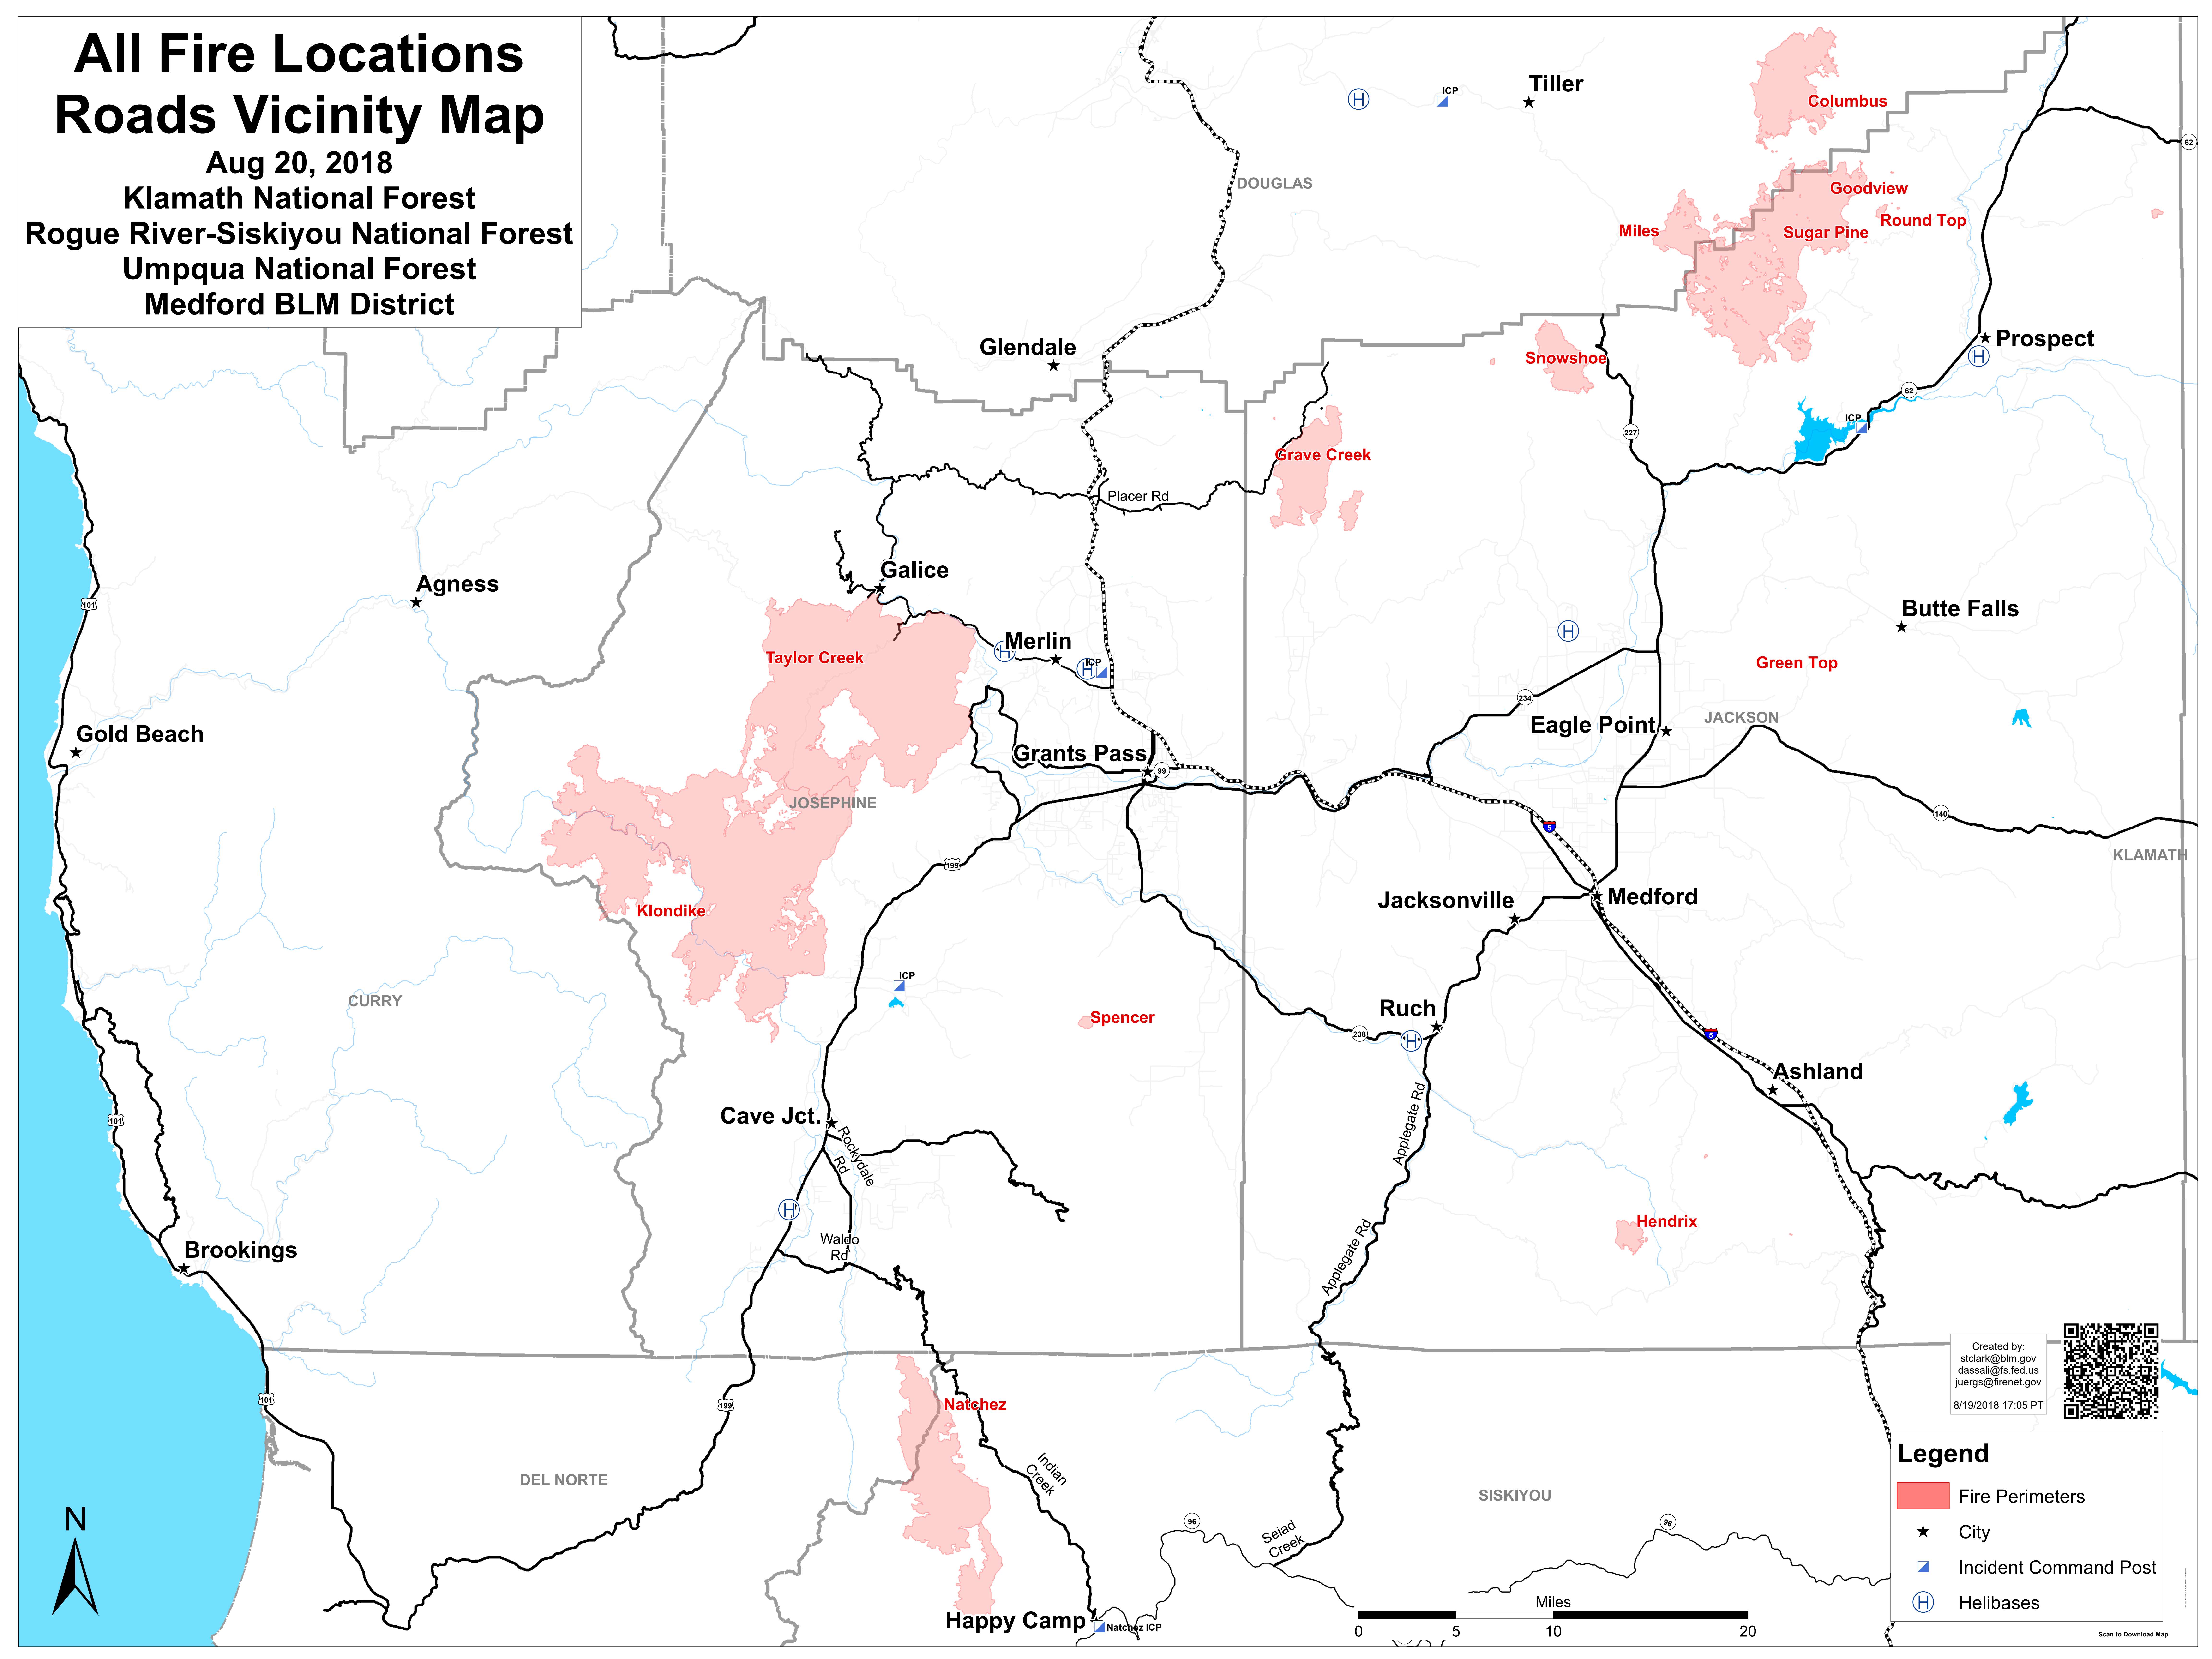

All Fire Locations Roads Vicinity Map

Aug 20, 2018
Klamath National Forest
Rogue River-Siskiyou National Forest
Umpqua National Forest
Medford BLM District

Created by:
stclark@blm.gov
dassali@fs.fed.us
juergs@firenet.gov
8/19/2018 17:05 PT

Legend

- Fire Perimeters
- City
- Incident Command Post
- Helibases