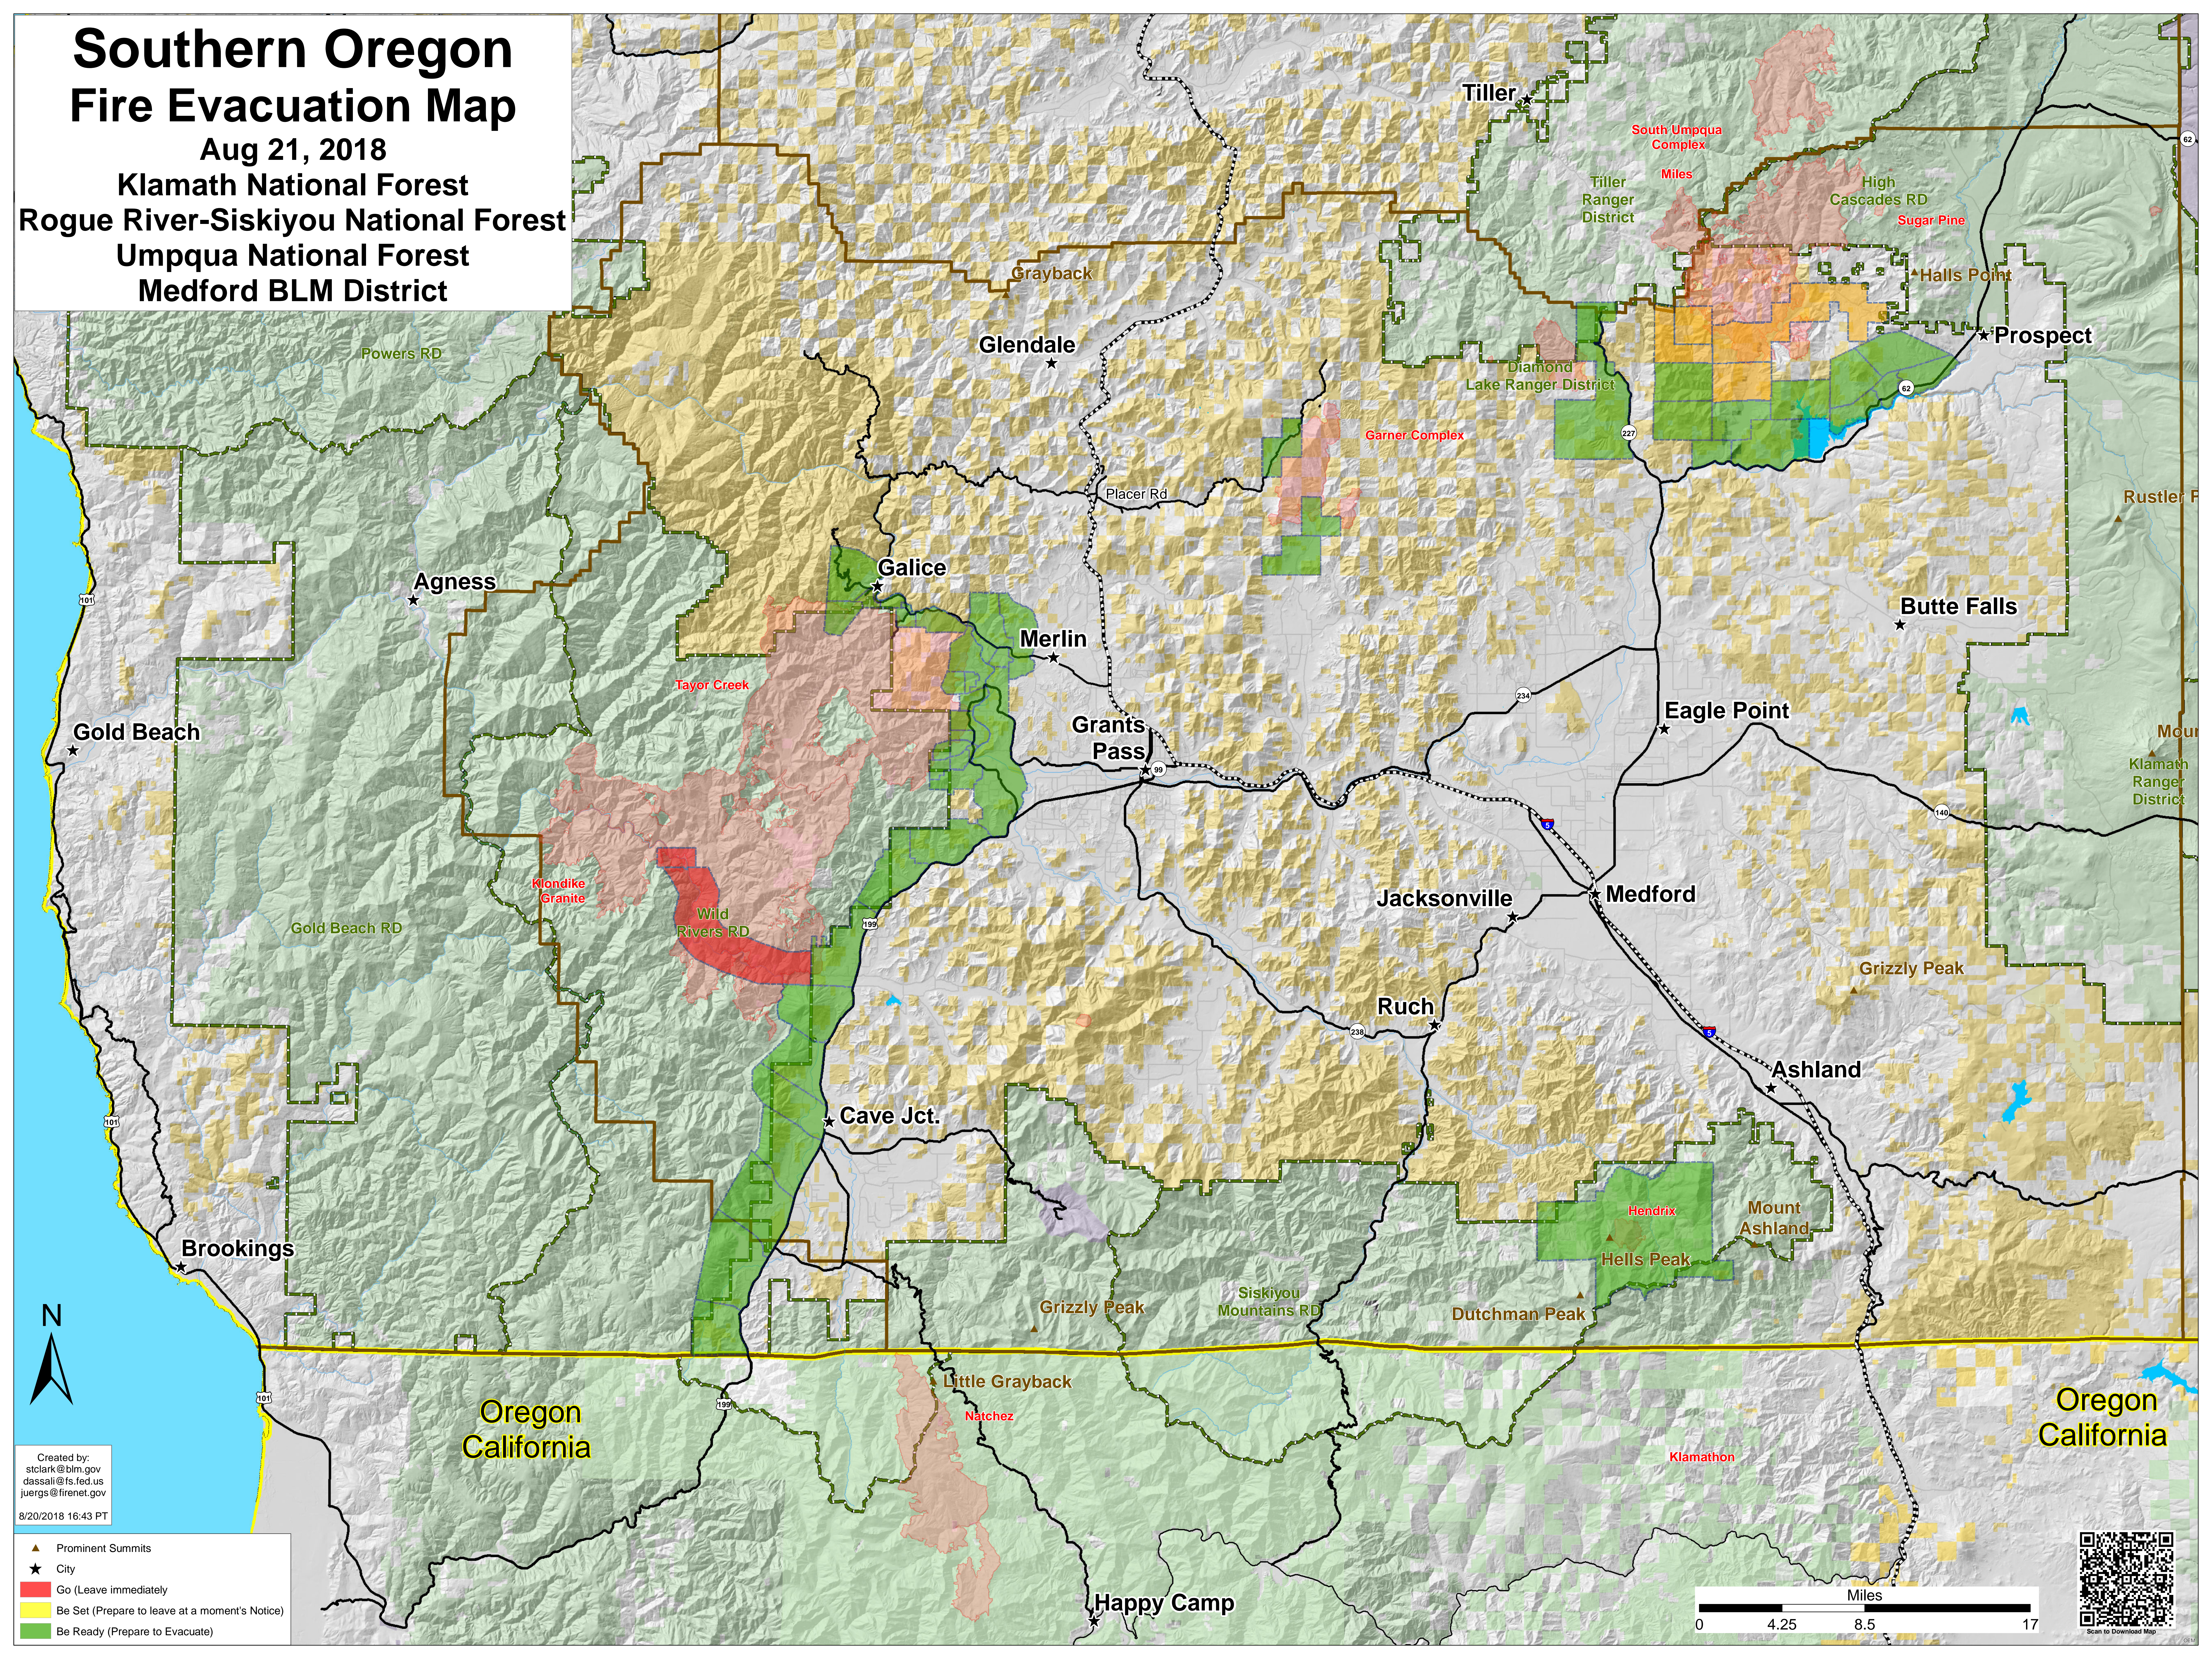

Southern Oregon Fire Evacuation Map

Aug 21, 2018

Klamath National Forest

Rogue River-Siskiyou National Forest

Umpqua National Forest

Medford BLM District

Created by:
stclark@blm.gov
dassali@fs.fed.us
juergs@firenet.gov
8/20/2018 16:43 PT

- ▲ Prominent Summits
- ★ City
- Red: Go (Leave immediately)
- Yellow: Be Set (Prepare to leave at a moment's Notice)
- Green: Be Ready (Prepare to Evacuate)