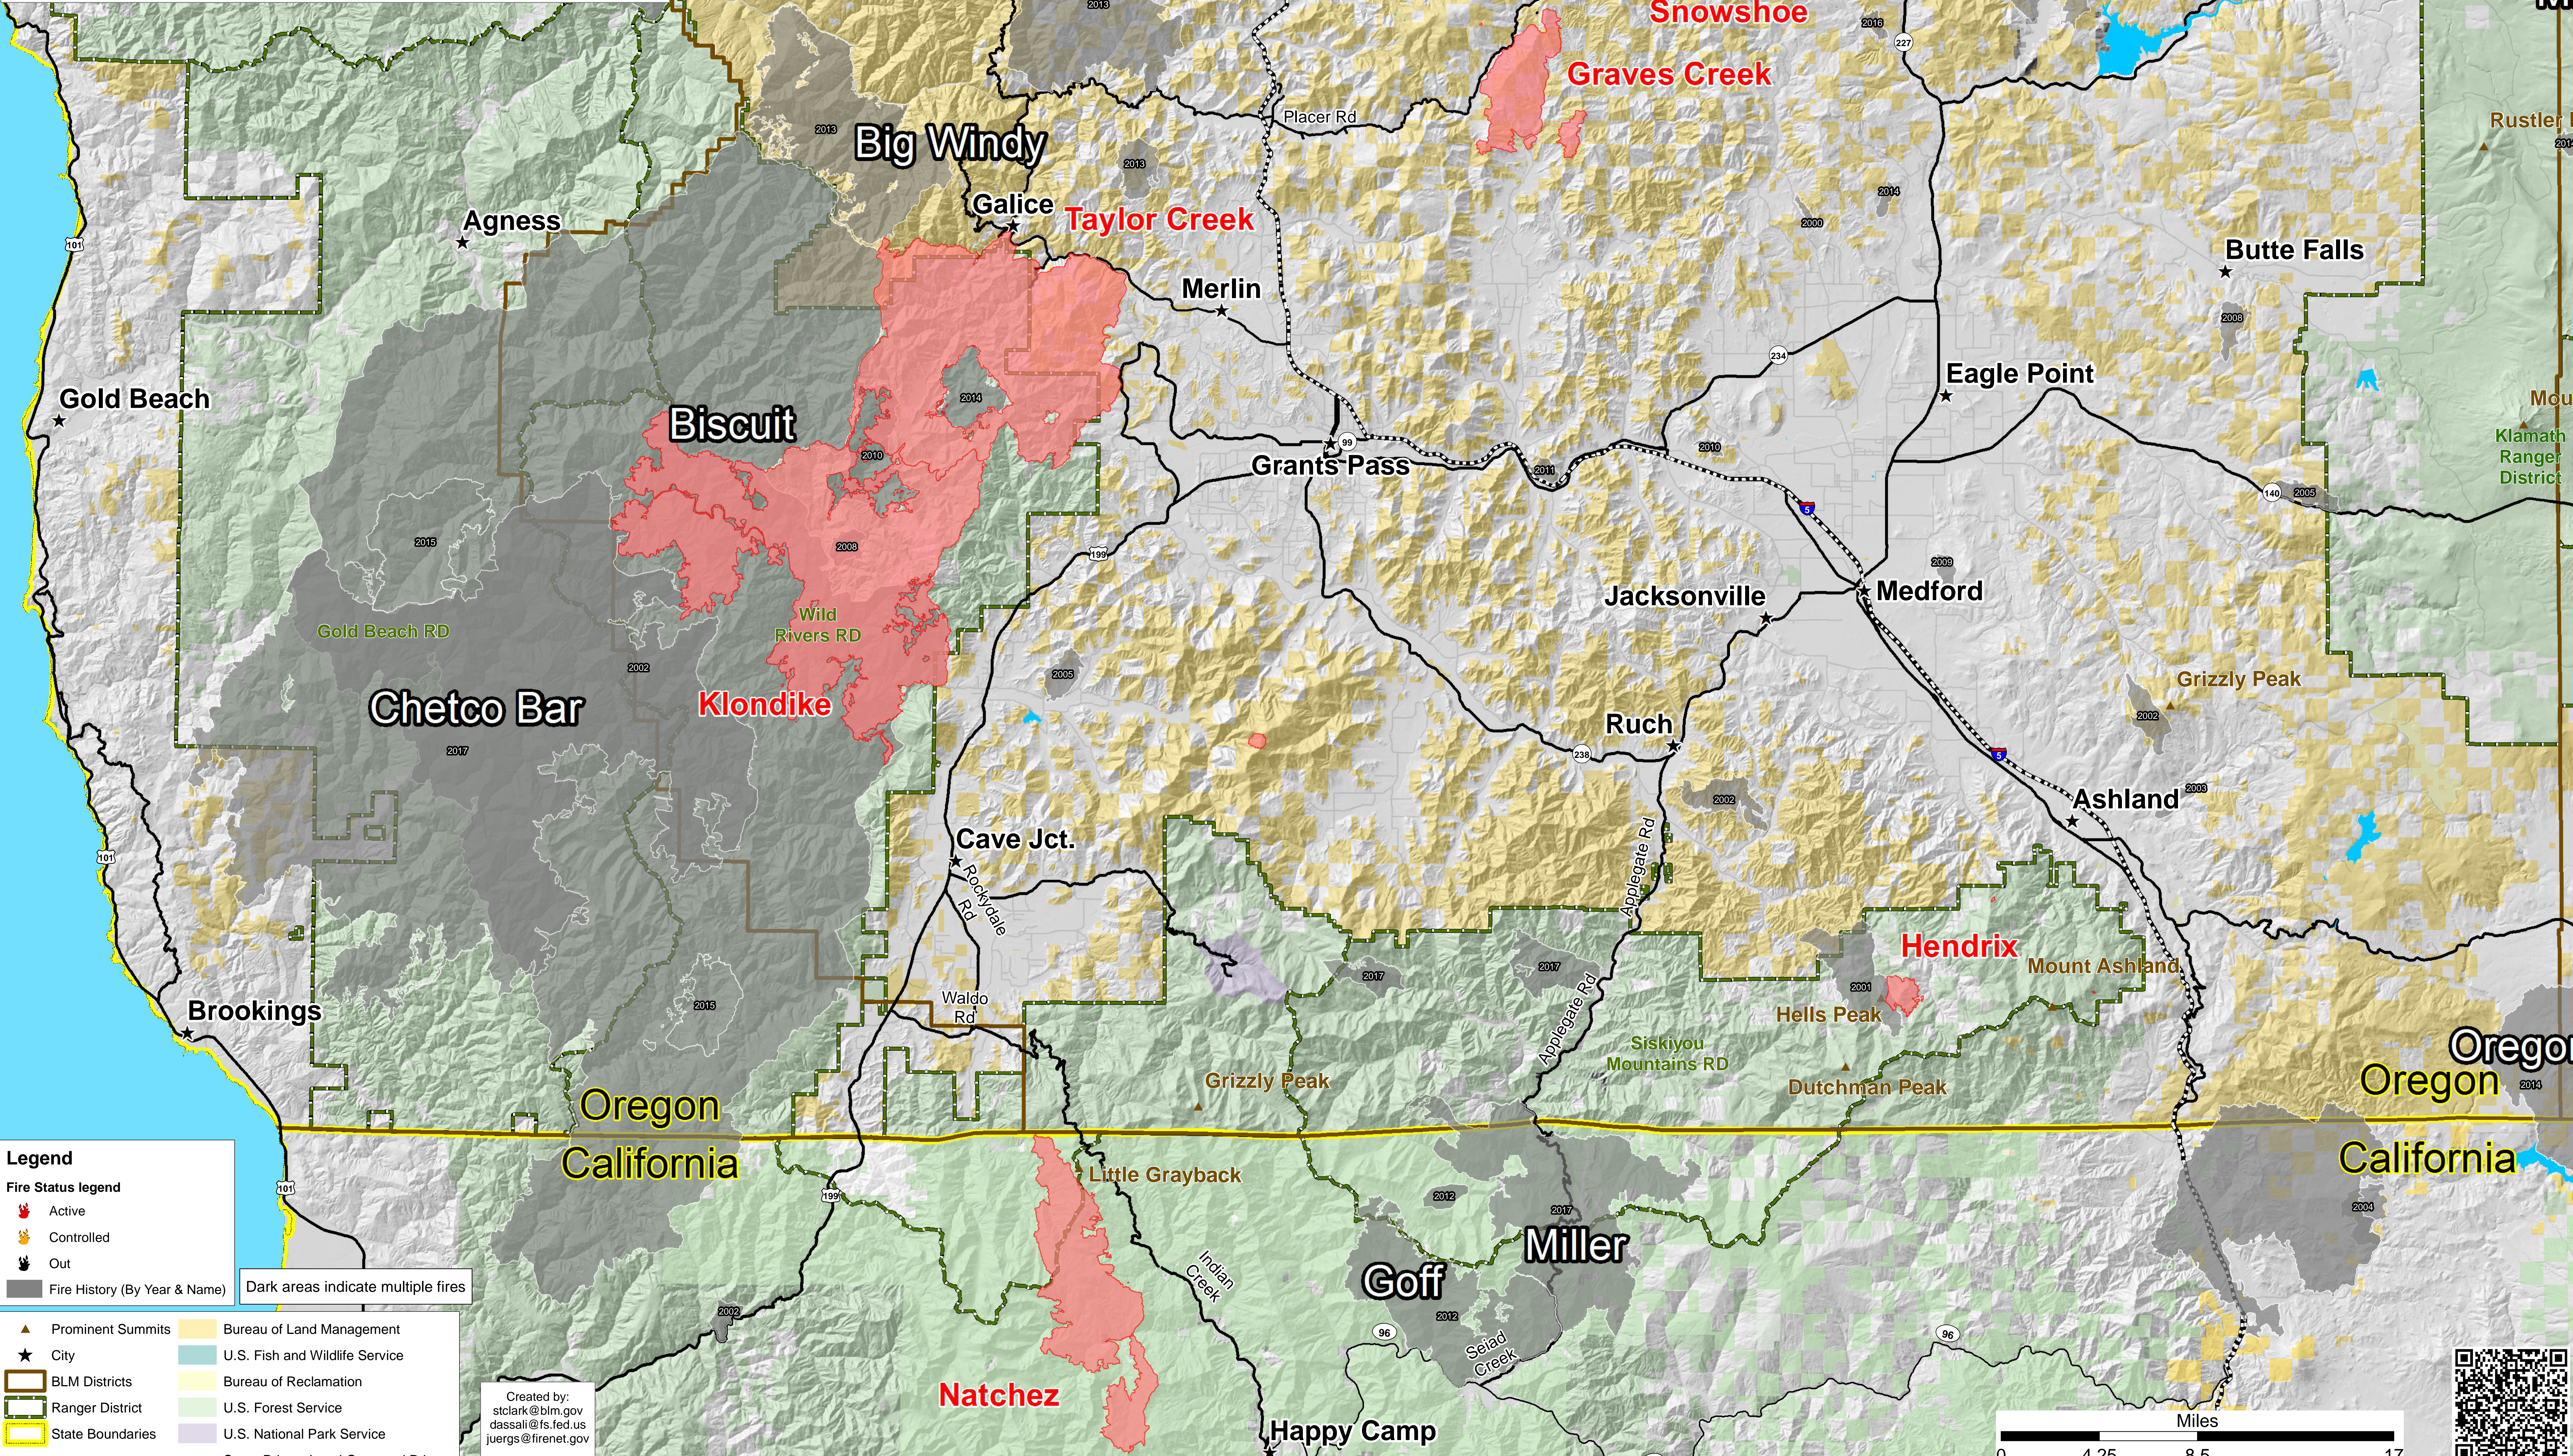

All Fire Locations History Map 1998-2017

Aug 21, 2018

Klamath National Forest
 Rogue River-Siskiyou National Forest
 Umpqua National Forest
 Medford BLM District

Legend

Fire Status legend

- Active
- Controlled
- Out
- Fire History (By Year & Name) Dark areas indicate multiple fires

- ▲ Prominent Summits
- Bureau of Land Management
- ★ City
- U.S. Fish and Wildlife Service
- BLM Districts
- Bureau of Reclamation
- Ranger District
- U.S. Forest Service
- State Boundaries
- U.S. National Park Service
- State, Private, Local Govt, and Private