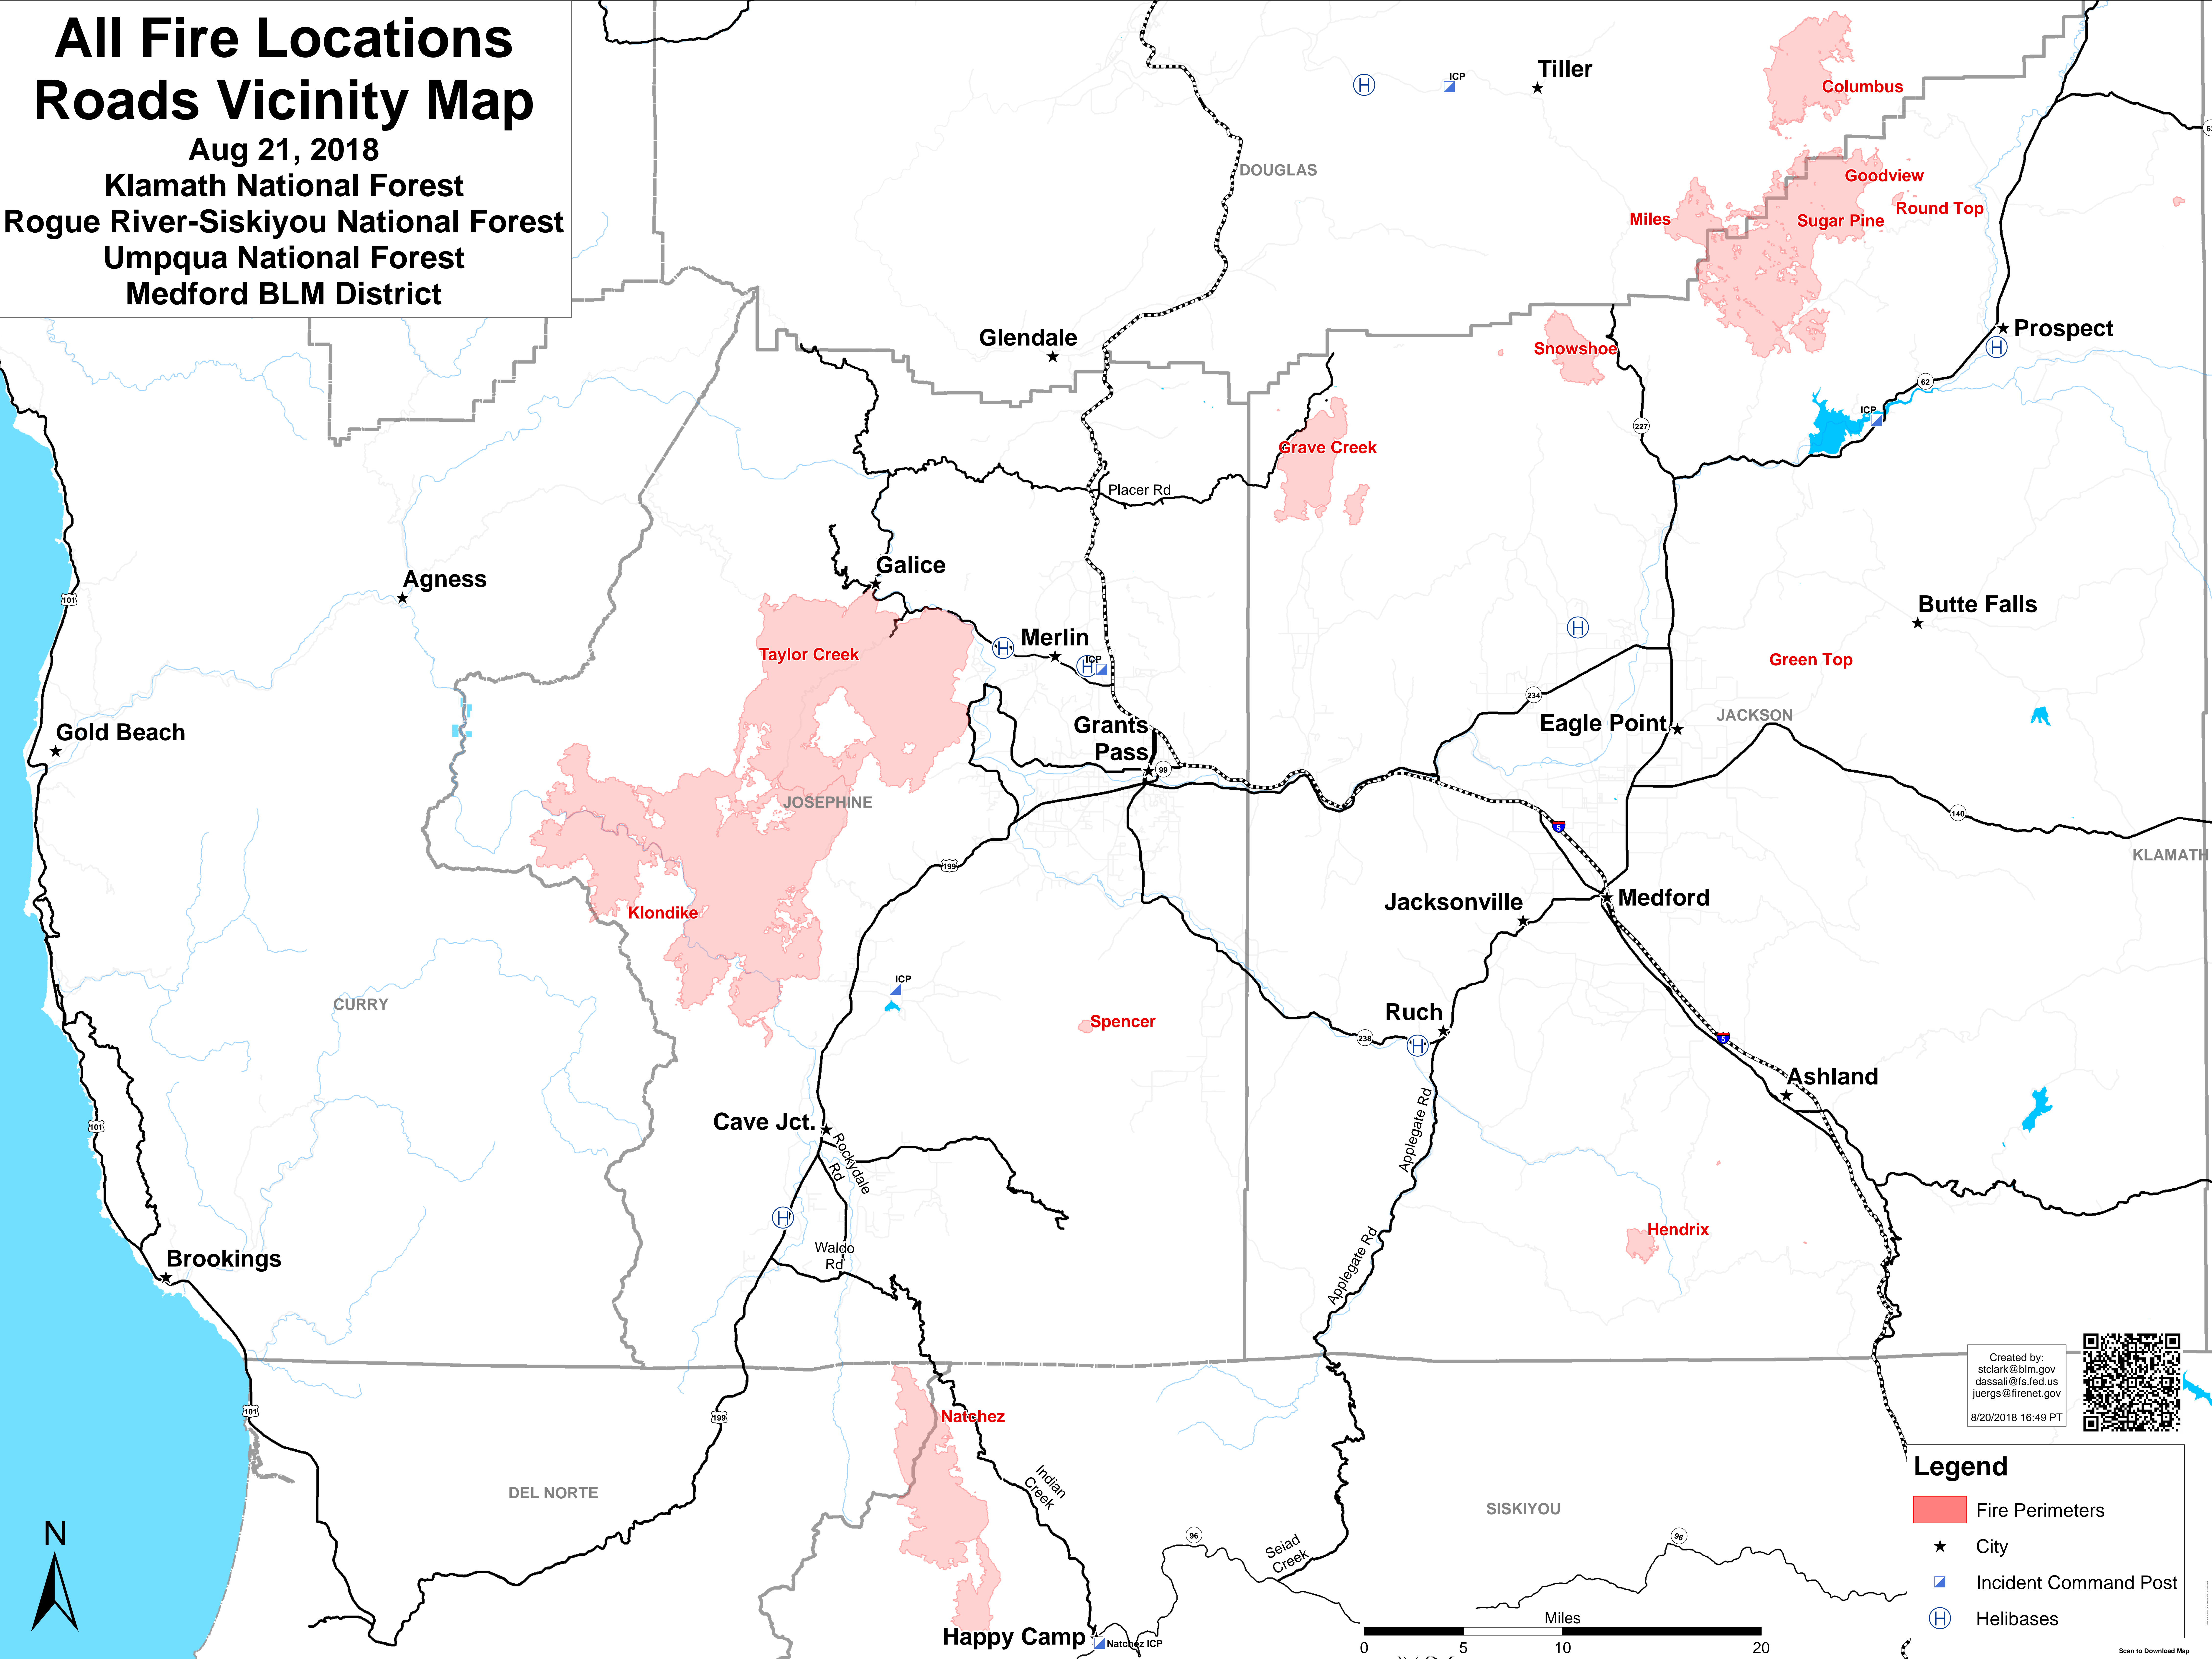

All Fire Locations Roads Vicinity Map

Aug 21, 2018
Klamath National Forest
Rogue River-Siskiyou National Forest
Umpqua National Forest
Medford BLM District

Created by:
stclark@blm.gov
dassali@fs.fed.us
juergs@firenet.gov
8/20/2018 16:49 PT

Legend

- Fire Perimeters
- City
- Incident Command Post
- Helibases