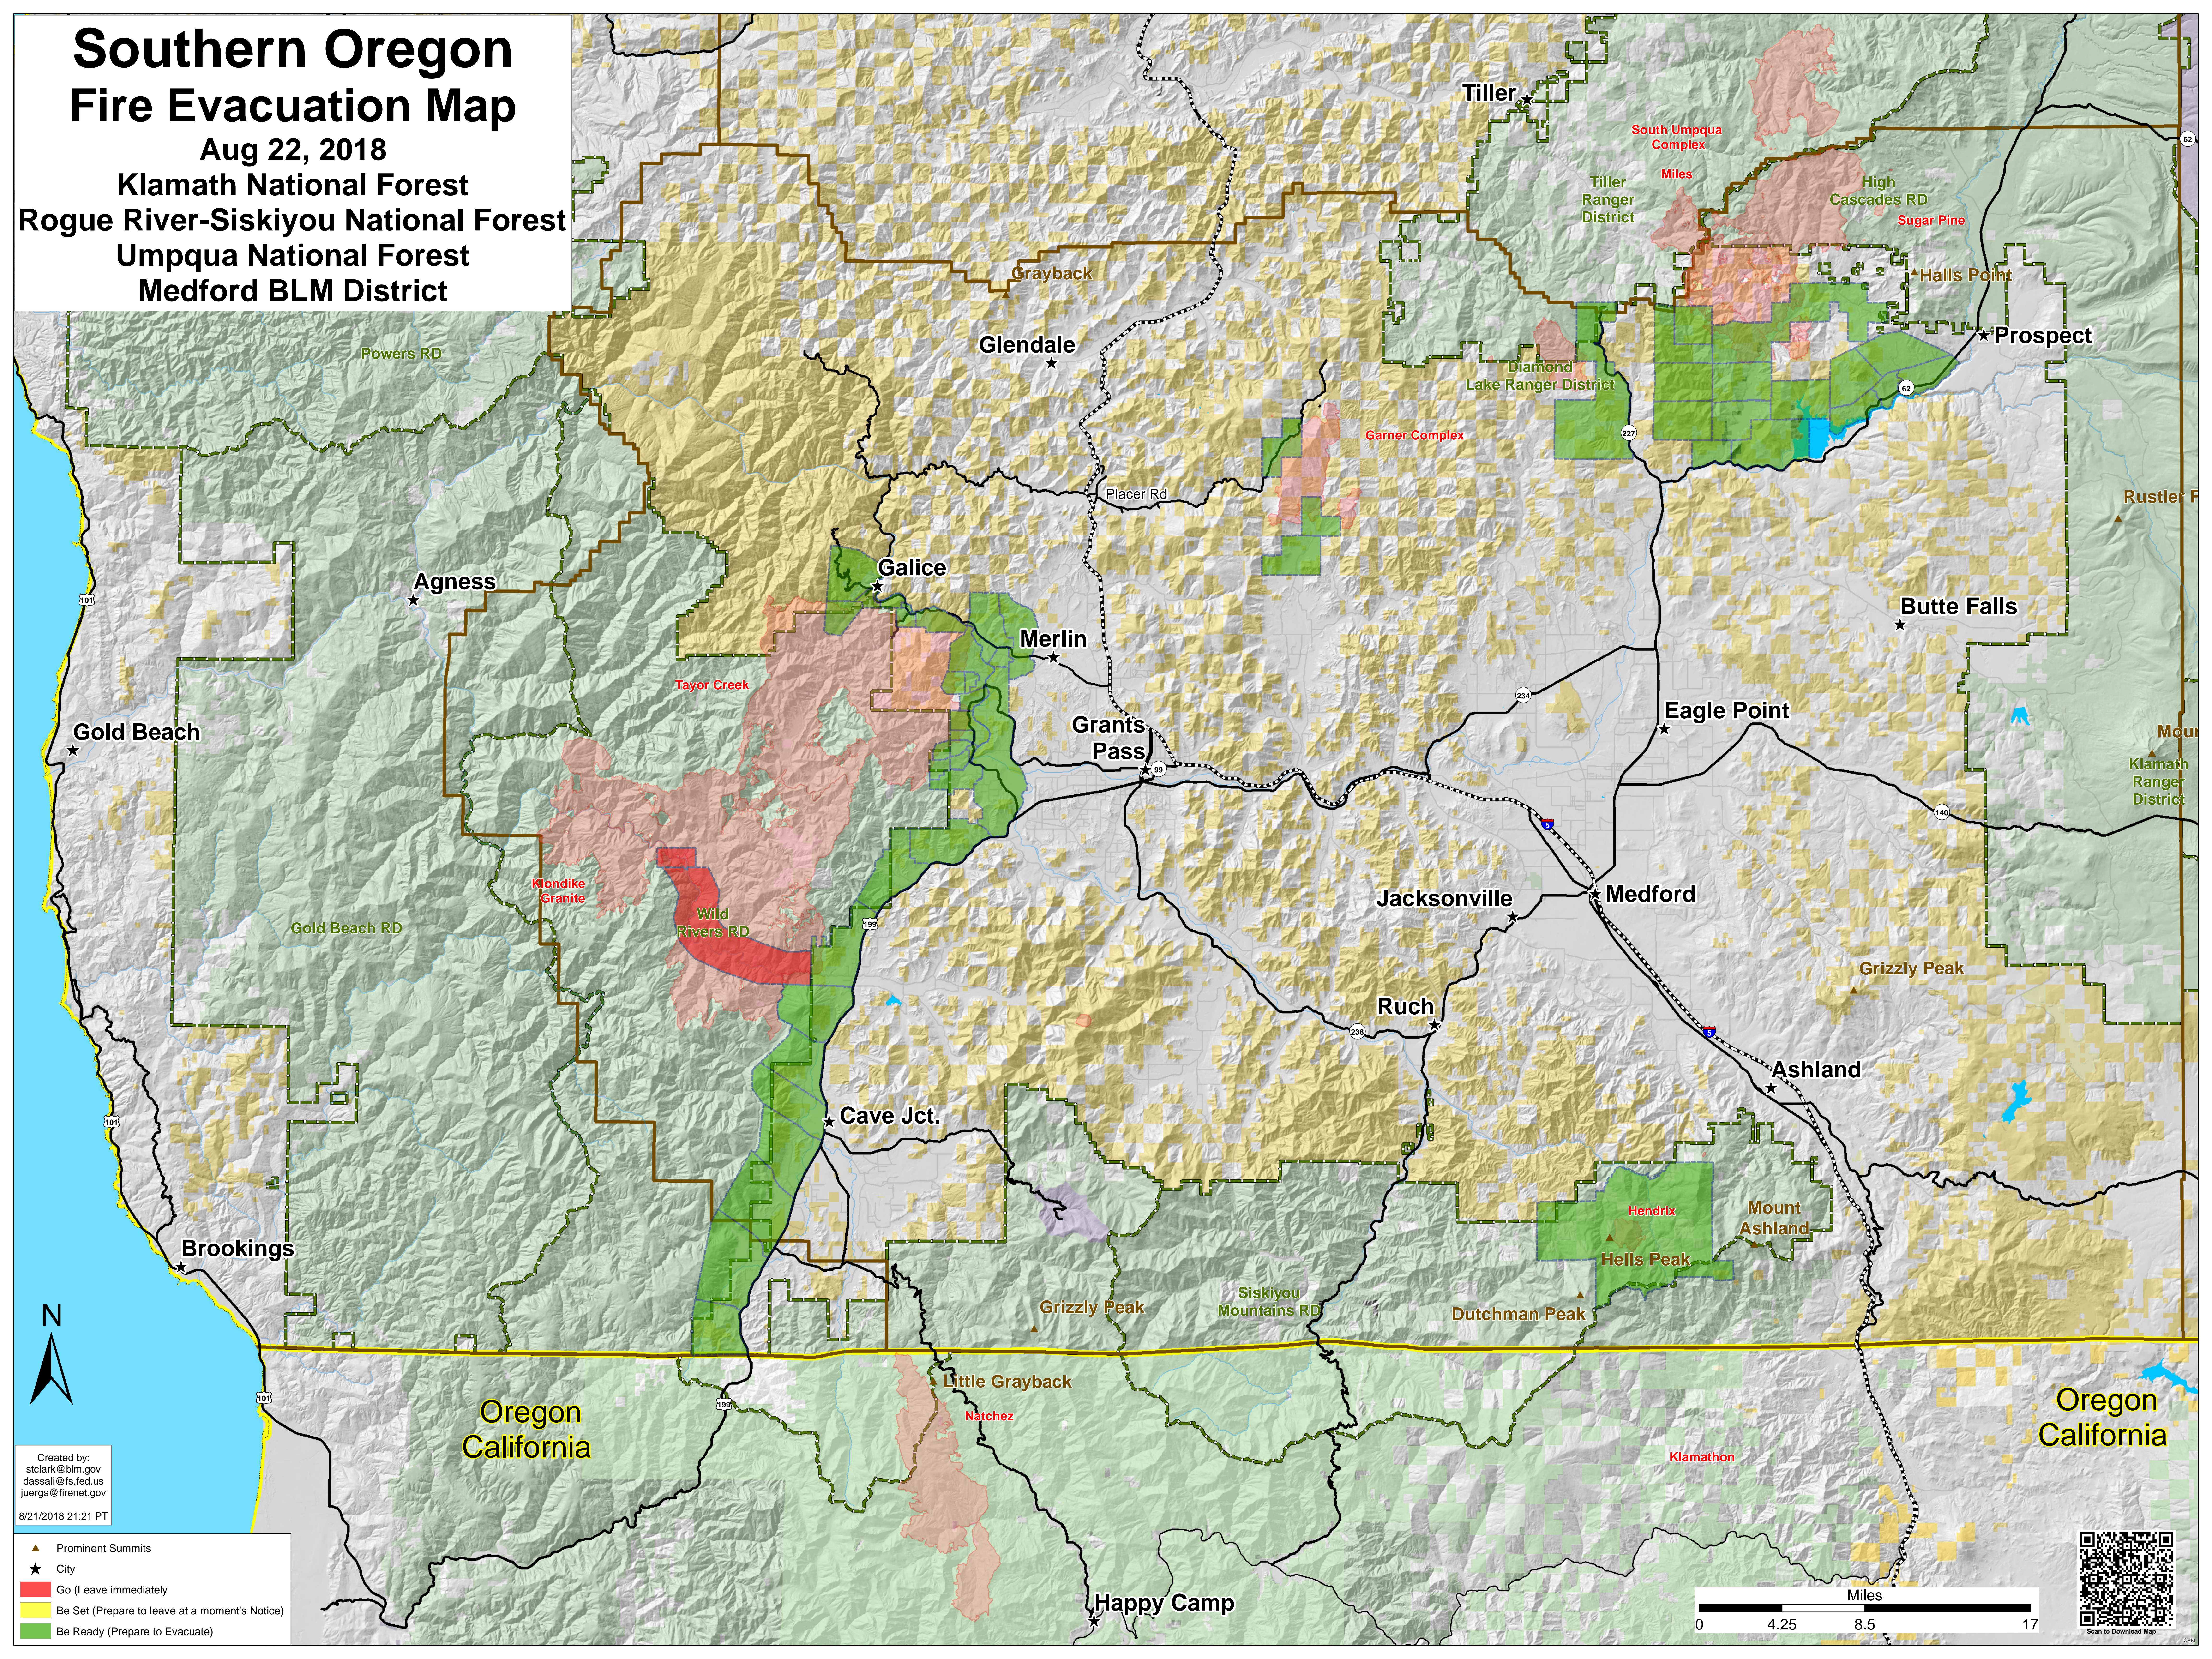

Southern Oregon Fire Evacuation Map

Aug 22, 2018

Klamath National Forest

Rogue River-Siskiyou National Forest

Umpqua National Forest

Medford BLM District

Gold Beach

Agness

Galice

Merlin

Grants Pass

Jacksonville

Medford

Eagle Point

Butte Falls

Grizzly Peak

Ashland

Mount Ashland

Hells Peak

Dutchman Peak

Grizzly Peak

Little Grayback

Happy Camp

Created by:
stclark@blm.gov
dassali@fs.fed.us
juergs@firenet.gov
8/21/2018 21:21 PT

- ▲ Prominent Summits
- ★ City
- Red: Go (Leave immediately)
- Yellow: Be Set (Prepare to leave at a moment's Notice)
- Green: Be Ready (Prepare to Evacuate)