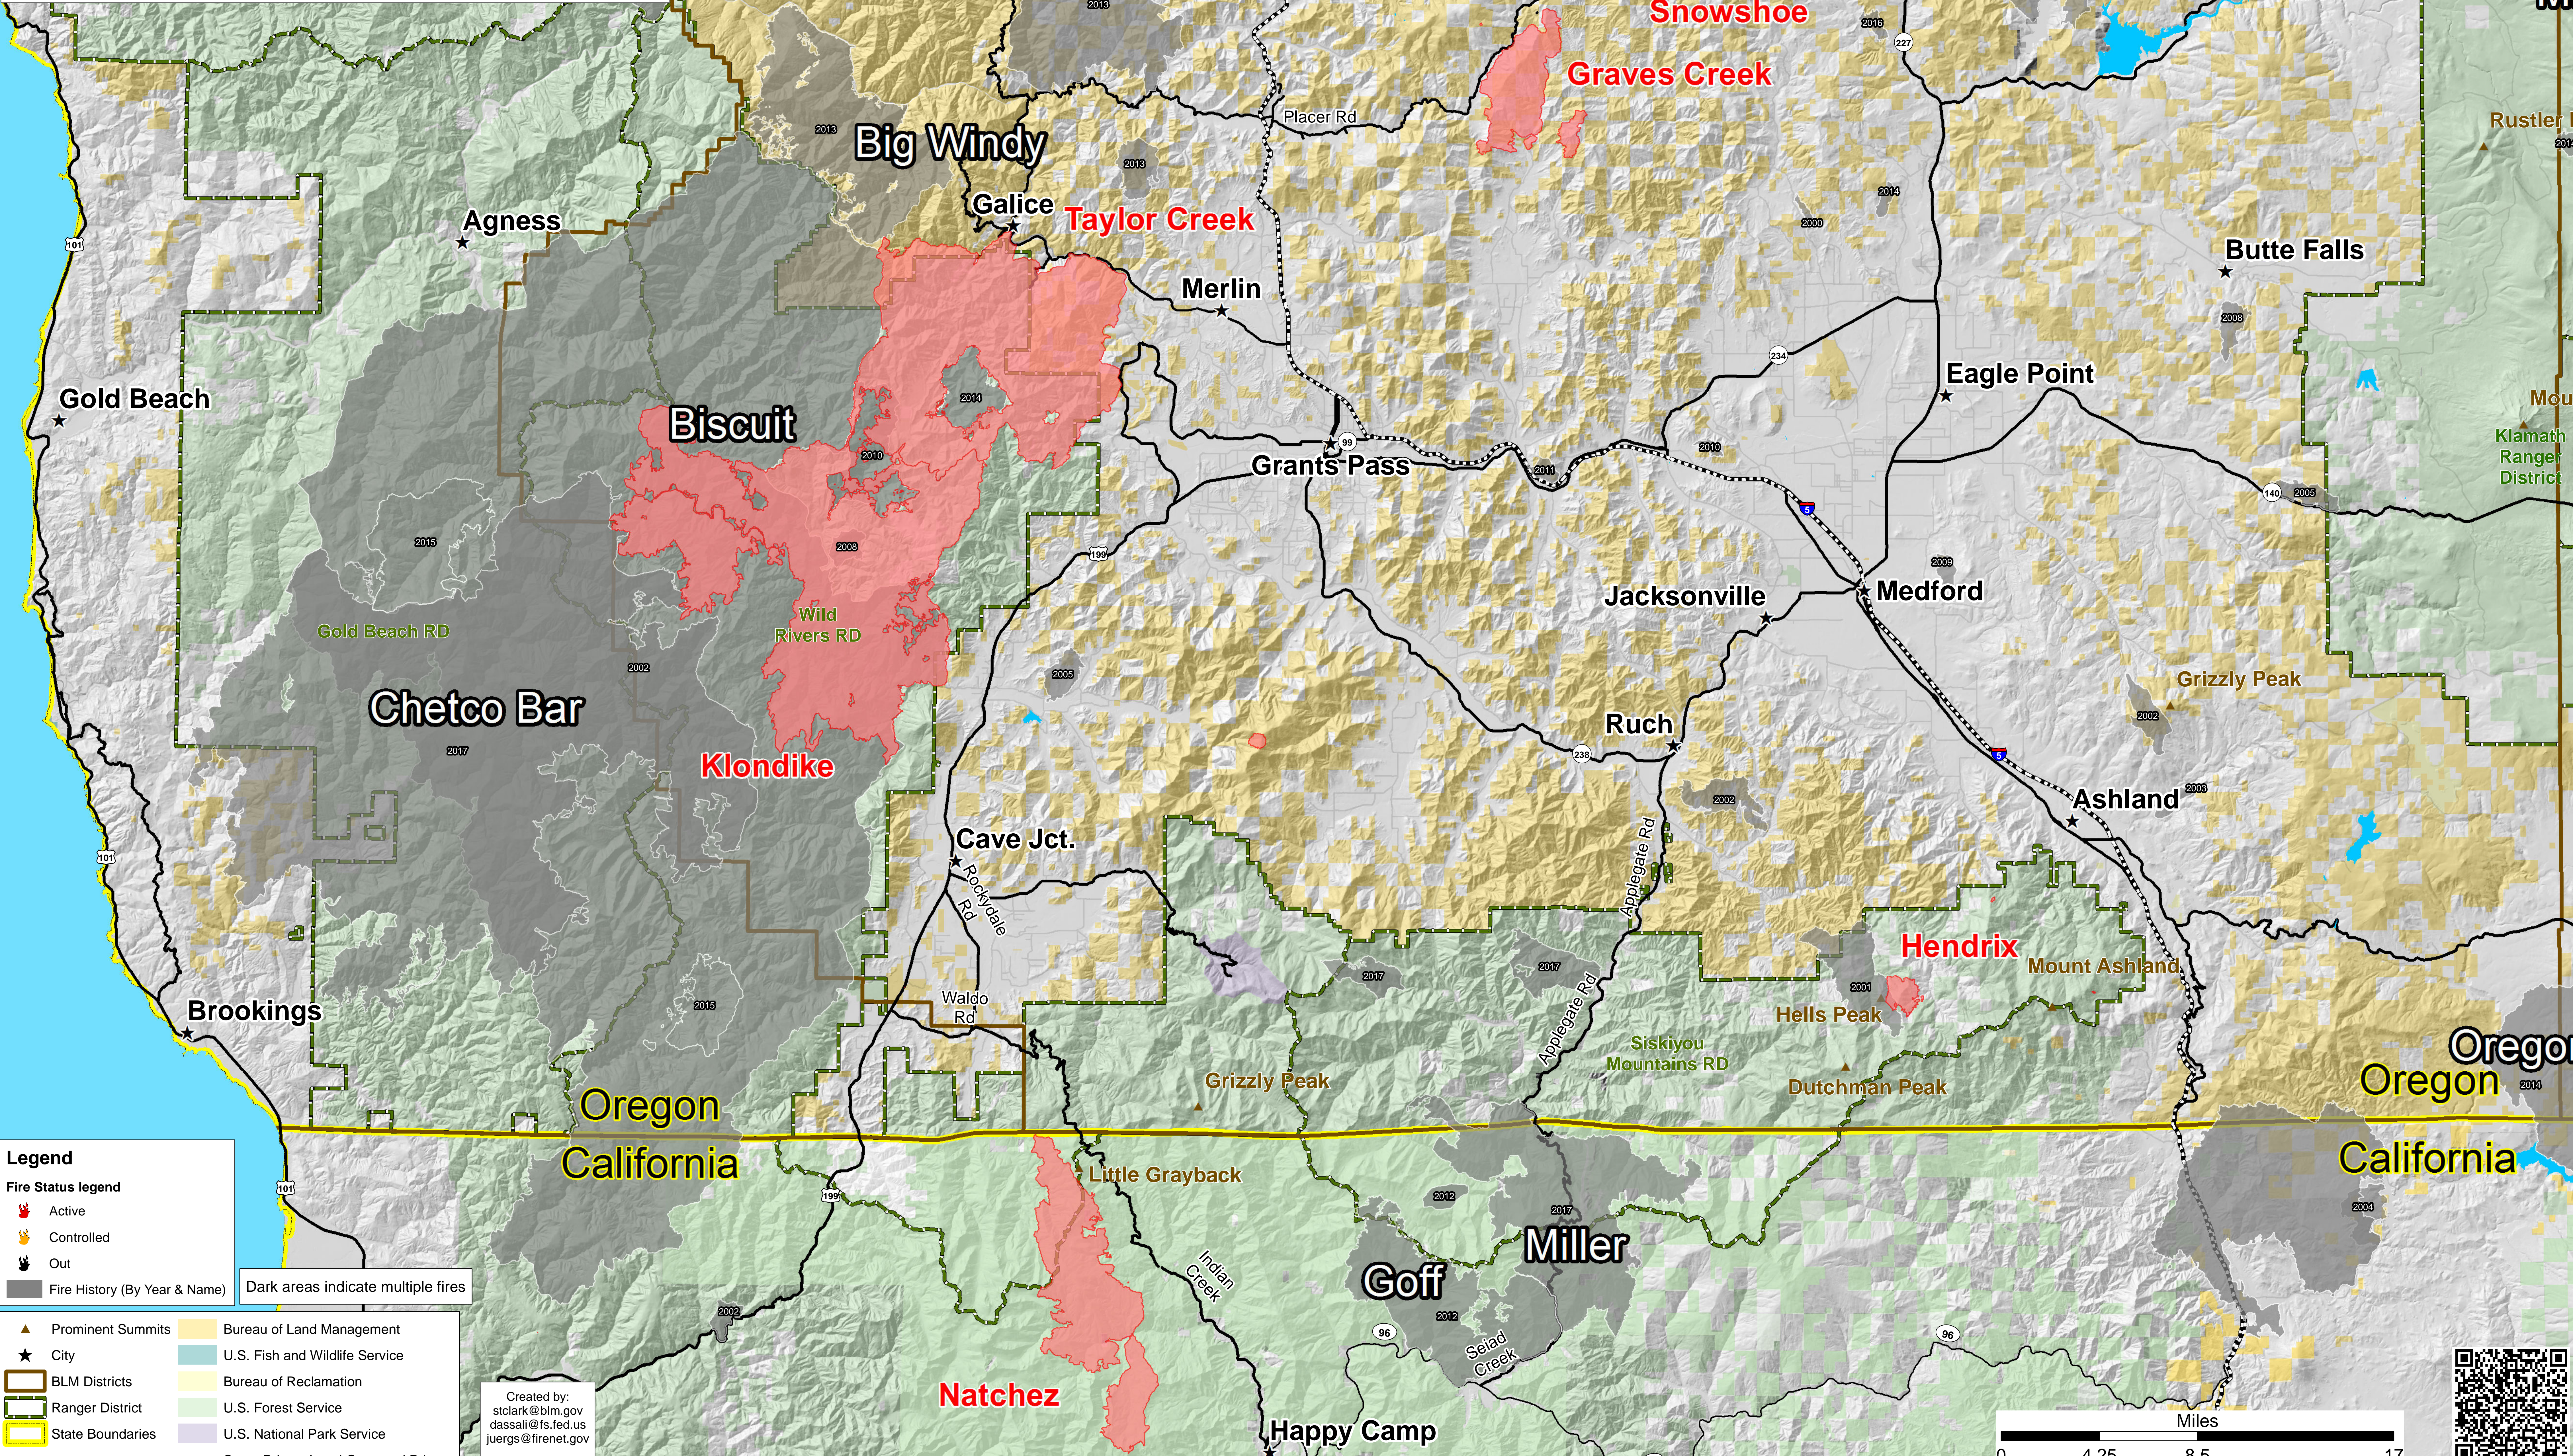

# All Fire Locations History Map 1998-2017

Aug 22, 2018

Klamath National Forest  
 Rogue River-Siskiyou National Forest  
 Umpqua National Forest  
 Medford BLM District

**Legend**

**Fire Status legend**

- Active
- Controlled
- Out
- Fire History (By Year & Name) Dark areas indicate multiple fires

- ▲ Prominent Summits
- Bureau of Land Management
- ★ City
- U.S. Fish and Wildlife Service
- BLM Districts
- Bureau of Reclamation
- Ranger District
- U.S. Forest Service
- State Boundaries
- U.S. National Park Service
- State, Private, Local Govt, and Private