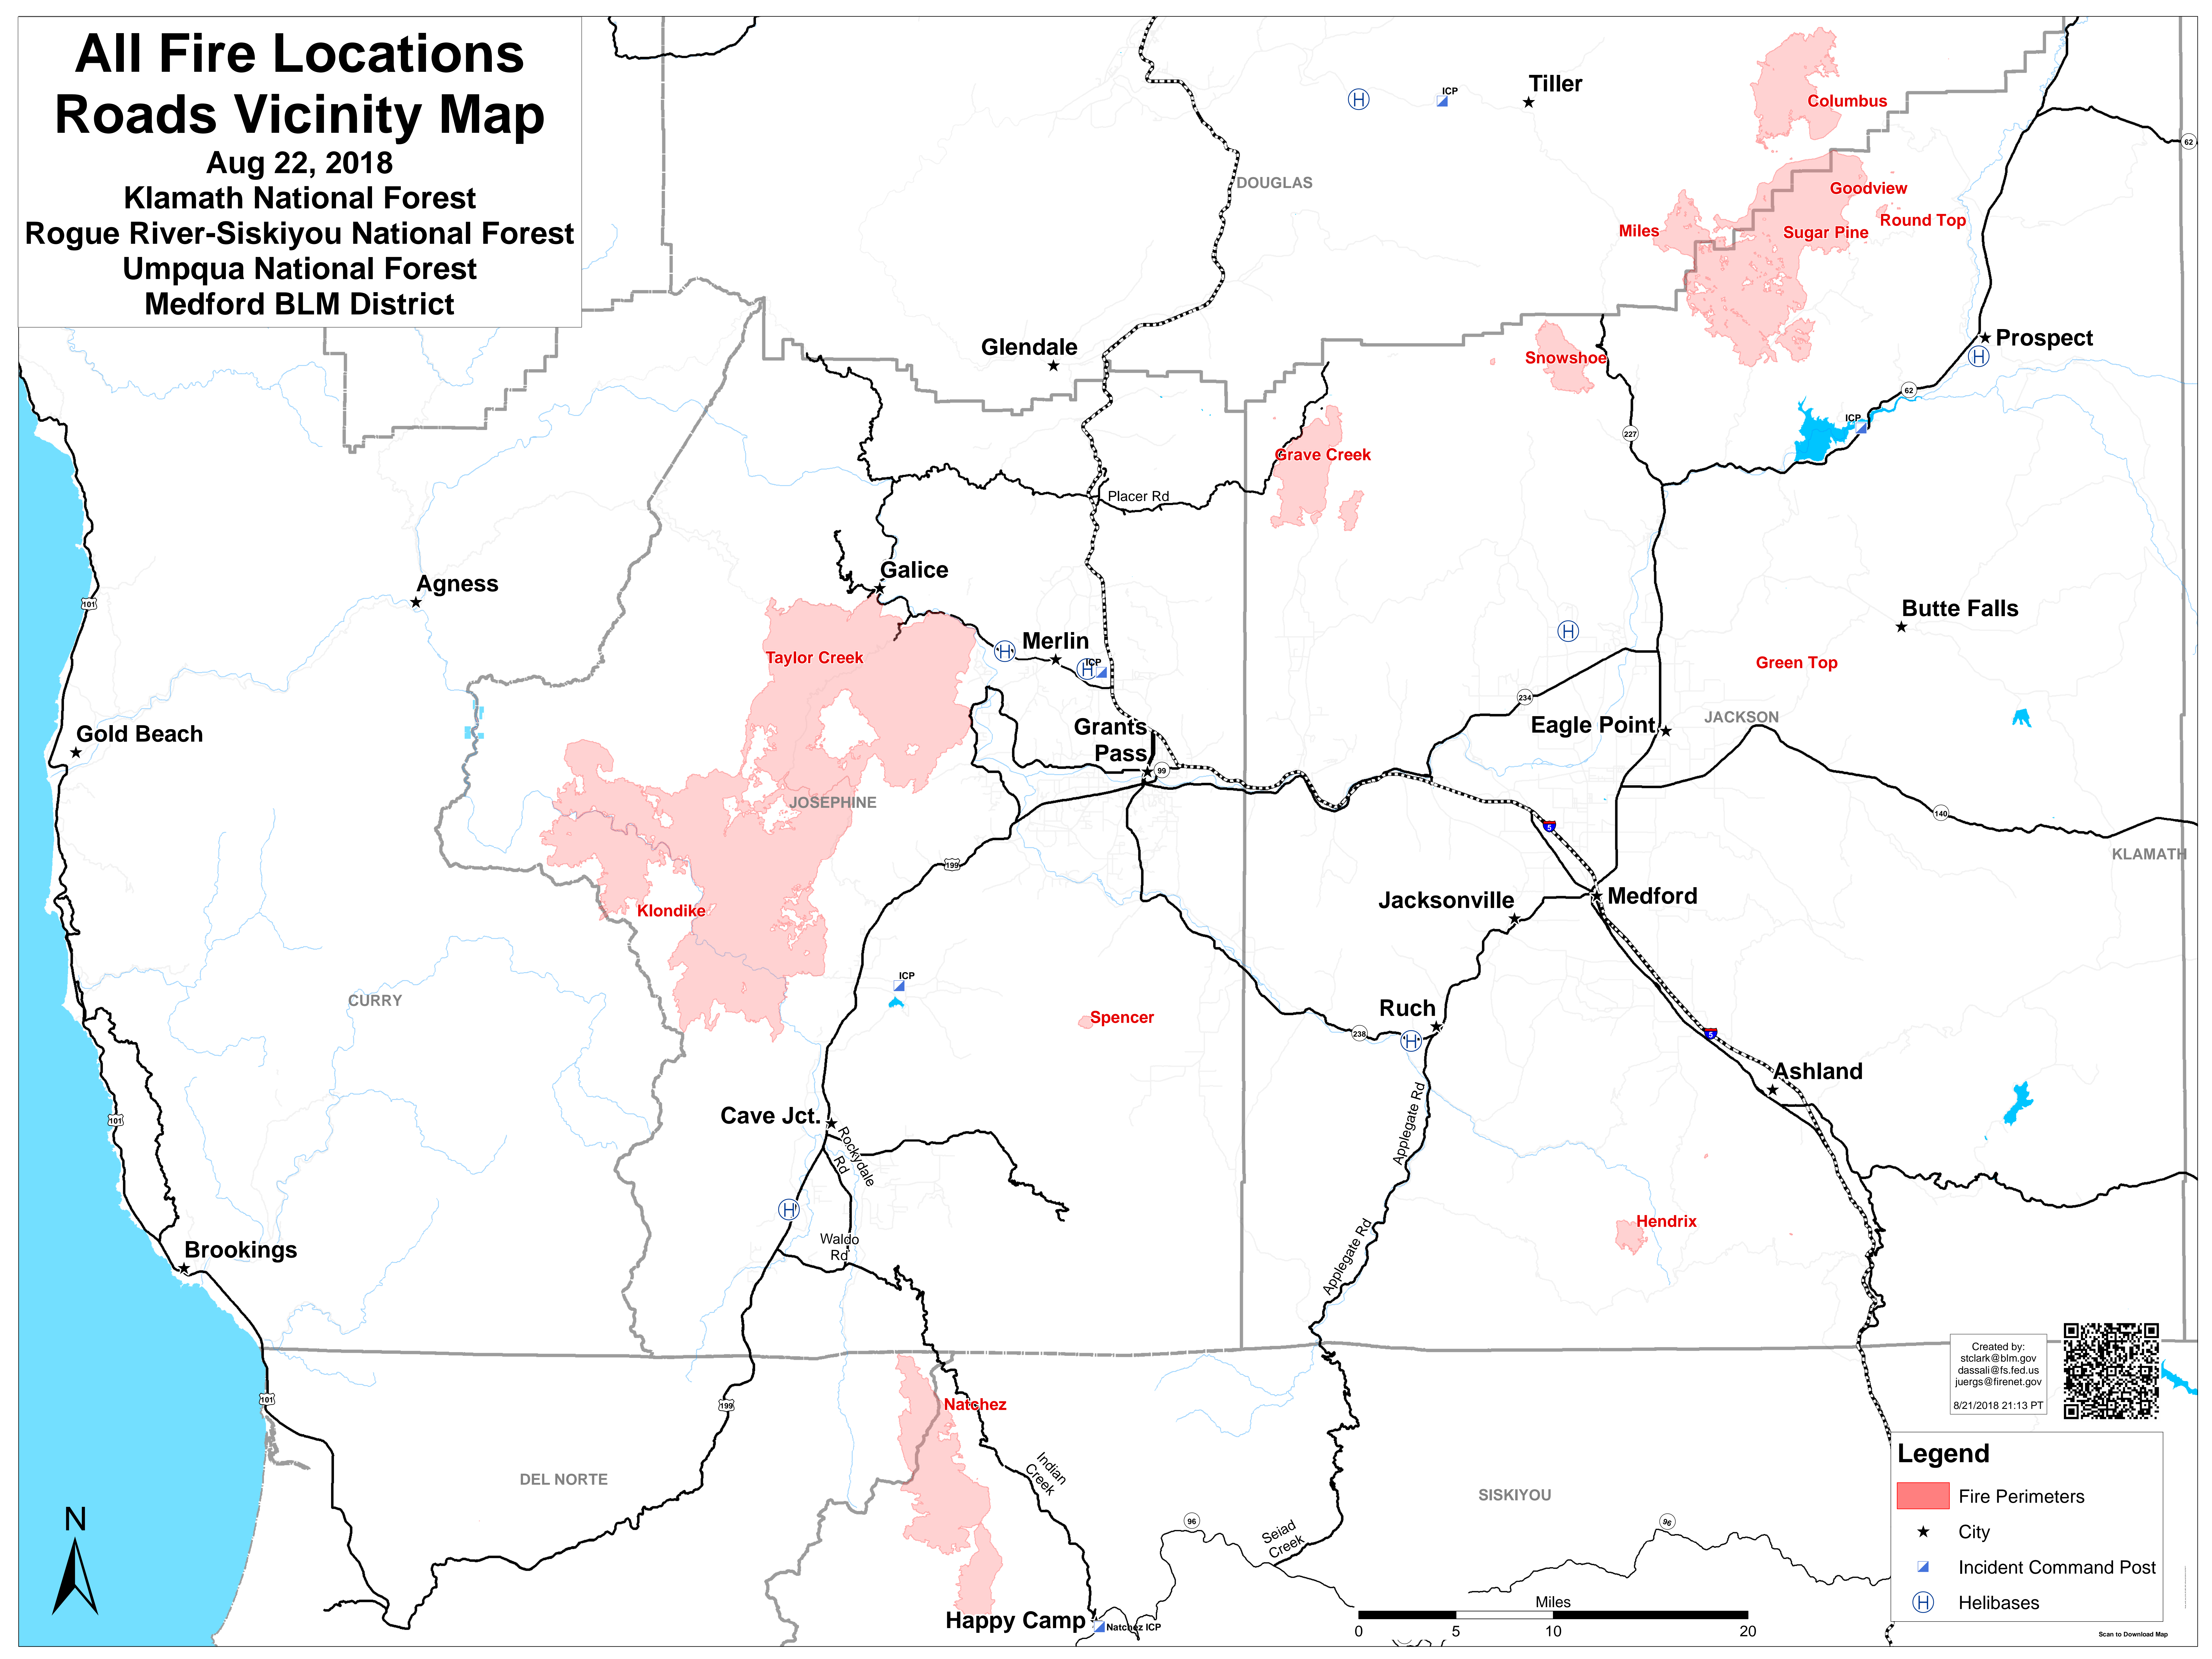

All Fire Locations Roads Vicinity Map

Aug 22, 2018
Klamath National Forest
Rogue River-Siskiyou National Forest
Umpqua National Forest
Medford BLM District

Created by:
stclark@blm.gov
dassali@fs.fed.us
juergs@firenet.gov
8/21/2018 21:13 PT

Legend

- Fire Perimeters
- City
- Incident Command Post
- Helibases