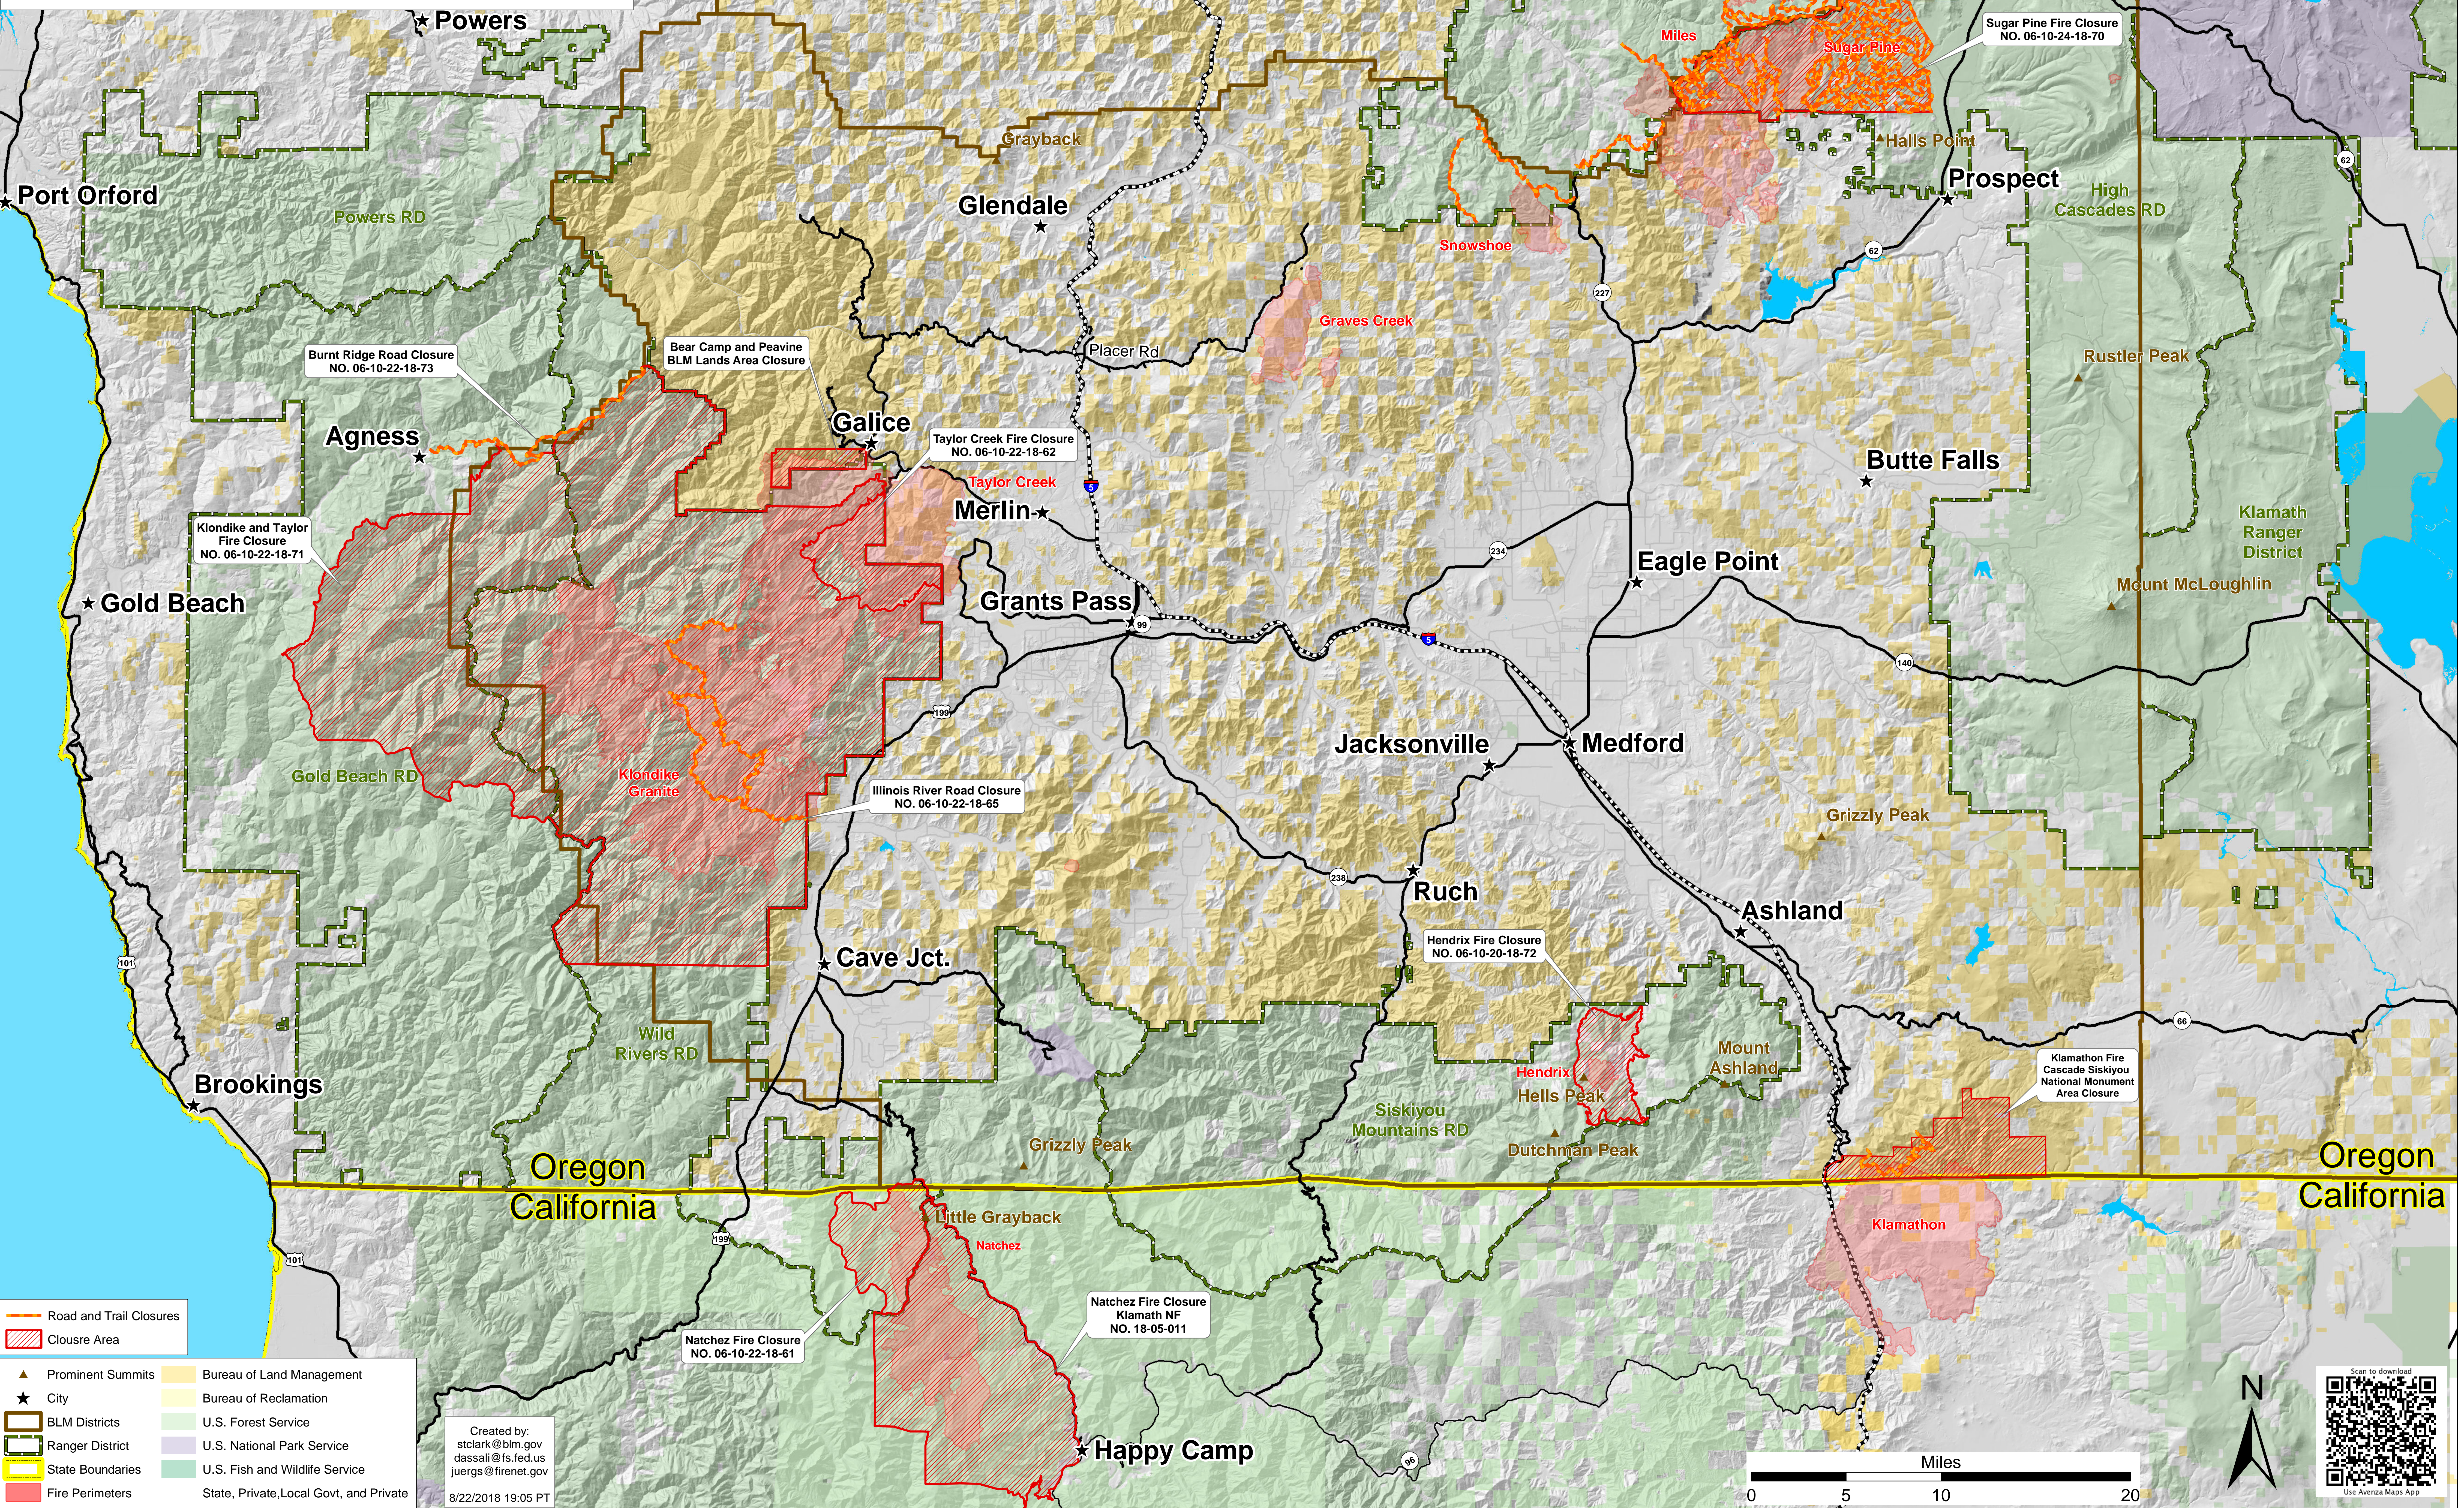

All Fire Closures Vicinity Map

August 23, 2018

Klamath National Forest
Rogue River-Siskiyou National Forest
Umpqua National Forest
Medford BLM District

Created by:
stclark@blm.gov
dassali@fs.fed.us
juergs@firenet.gov
8/22/2018 19:05 PT