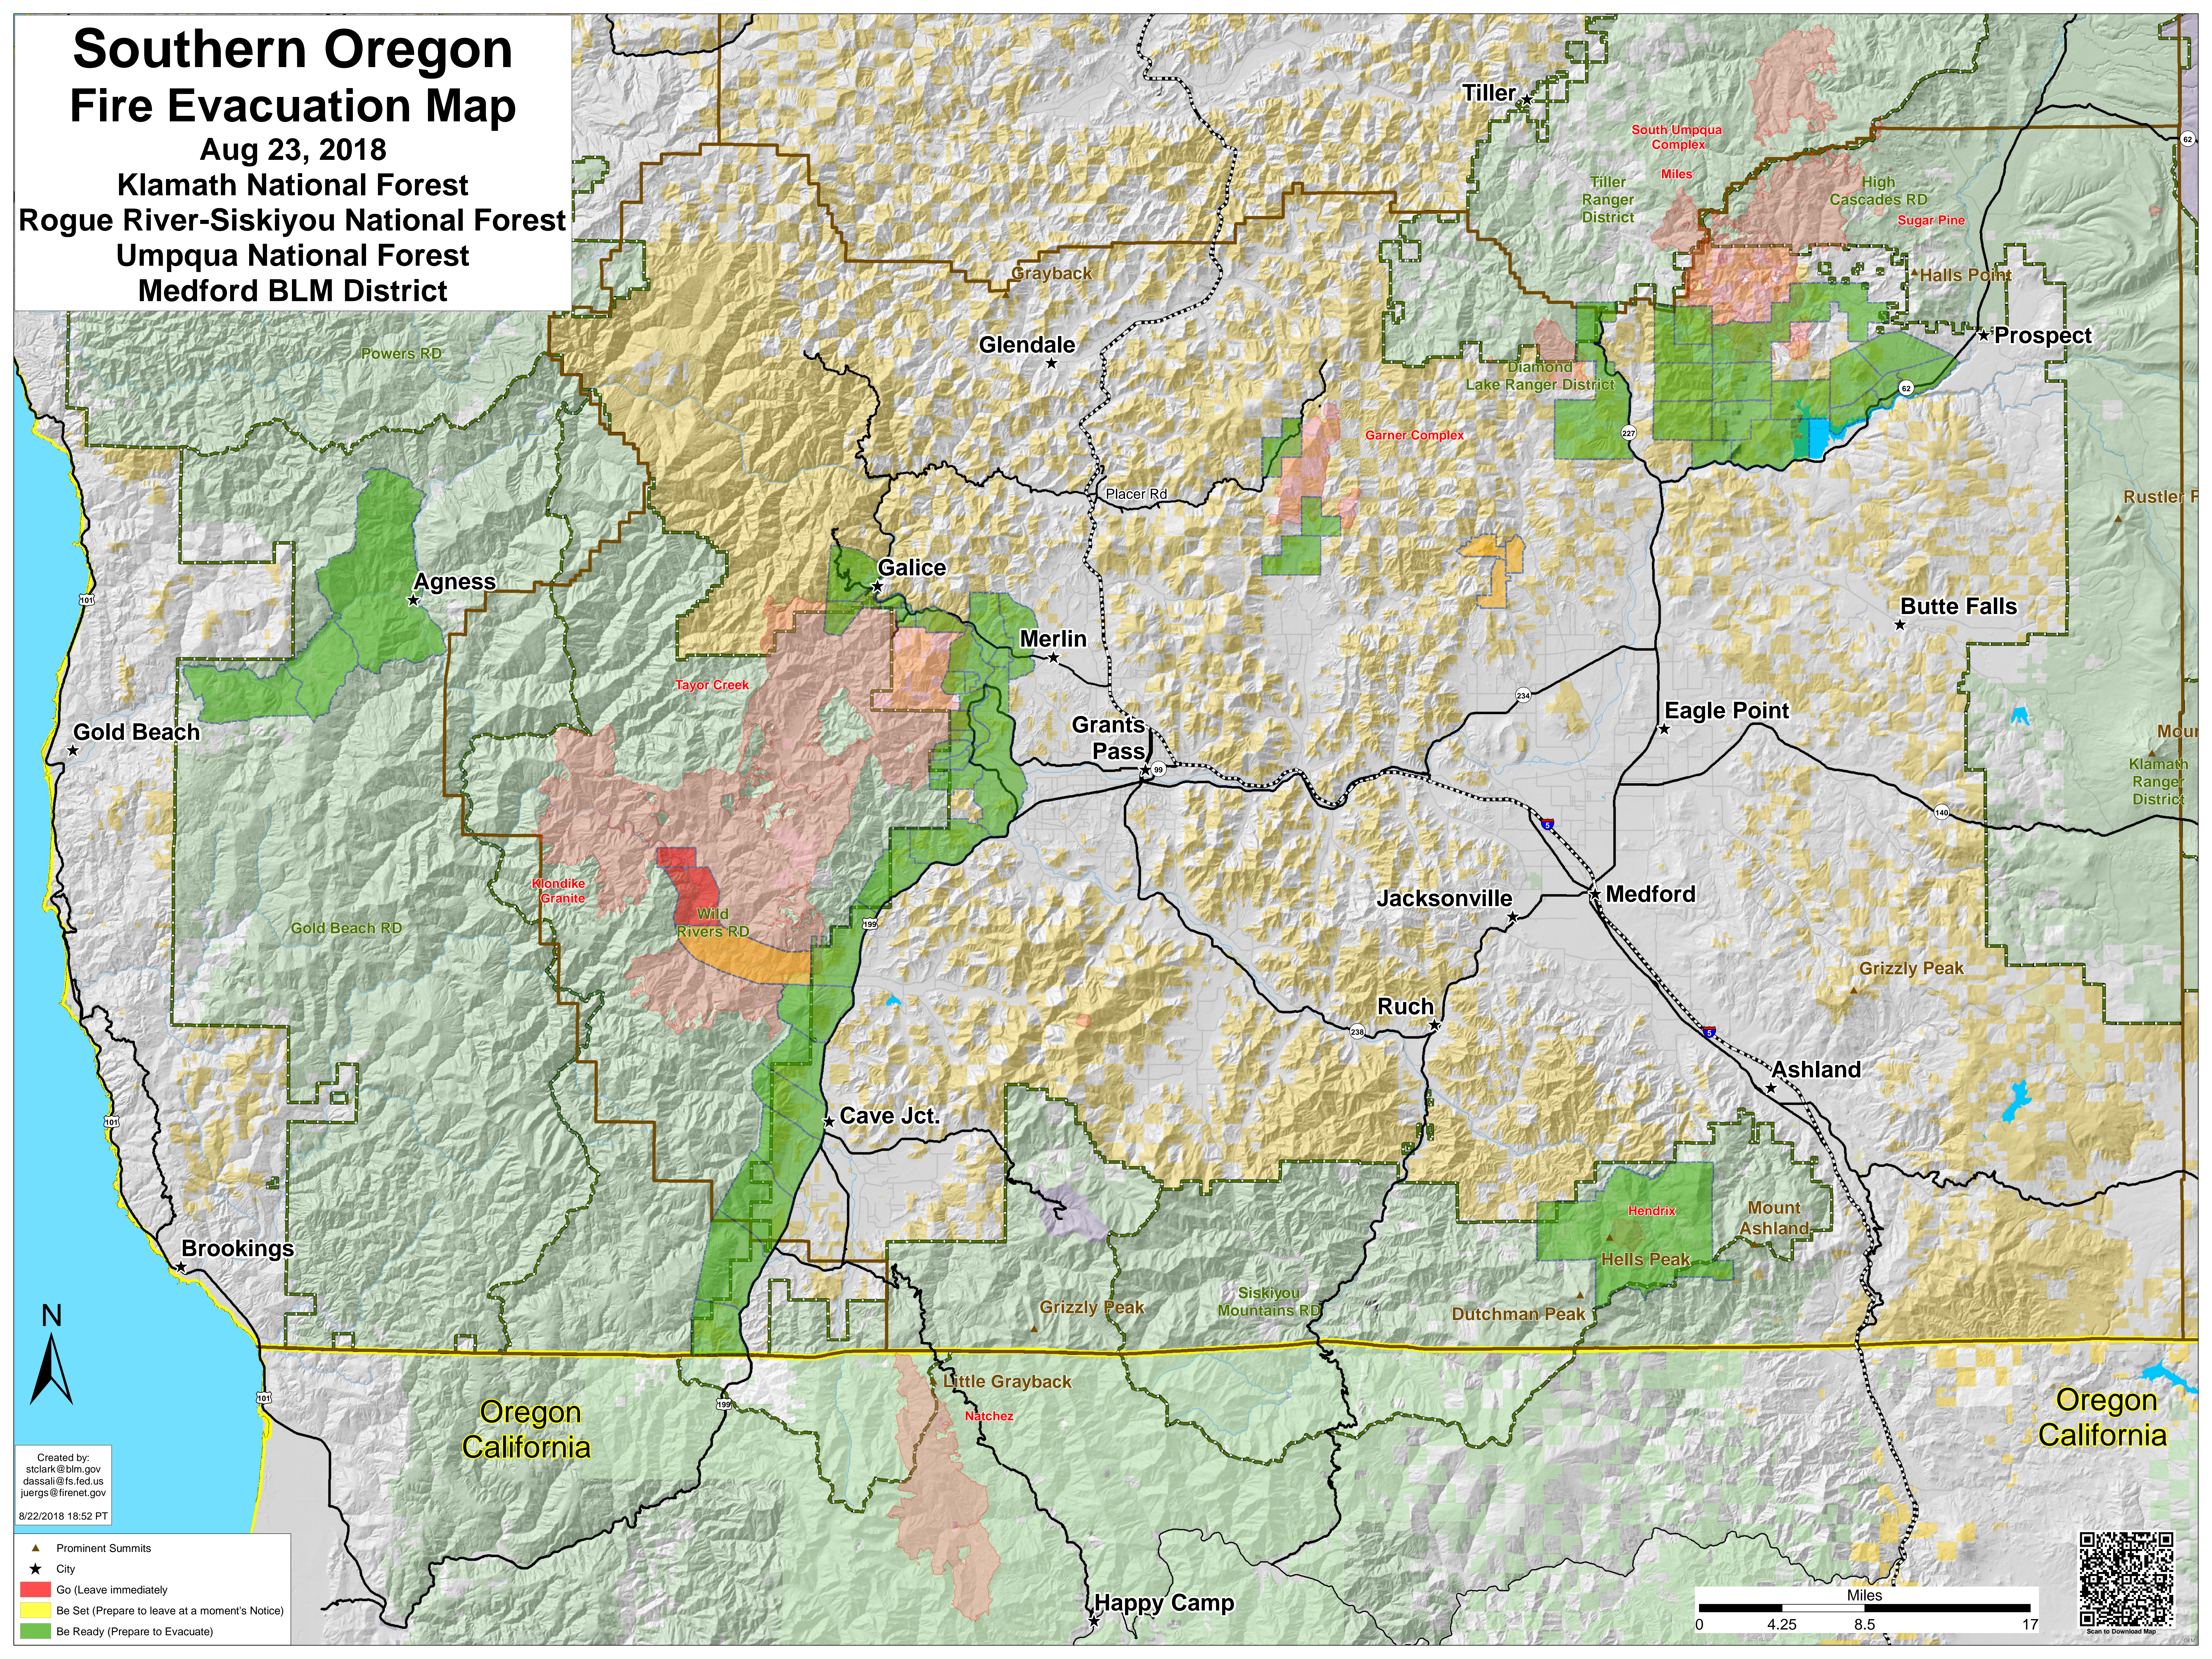

# Southern Oregon Fire Evacuation Map

Aug 23, 2018

Klamath National Forest

Rogue River-Siskiyou National Forest

Umpqua National Forest

Medford BLM District

Created by:  
stclark@blm.gov  
dassali@fs.fed.us  
juergs@firenet.gov  
8/22/2018 18:52 PT

- ▲ Prominent Summits
- ★ City
- Red: Go (Leave immediately)
- Yellow: Be Set (Prepare to leave at a moment's Notice)
- Green: Be Ready (Prepare to Evacuate)