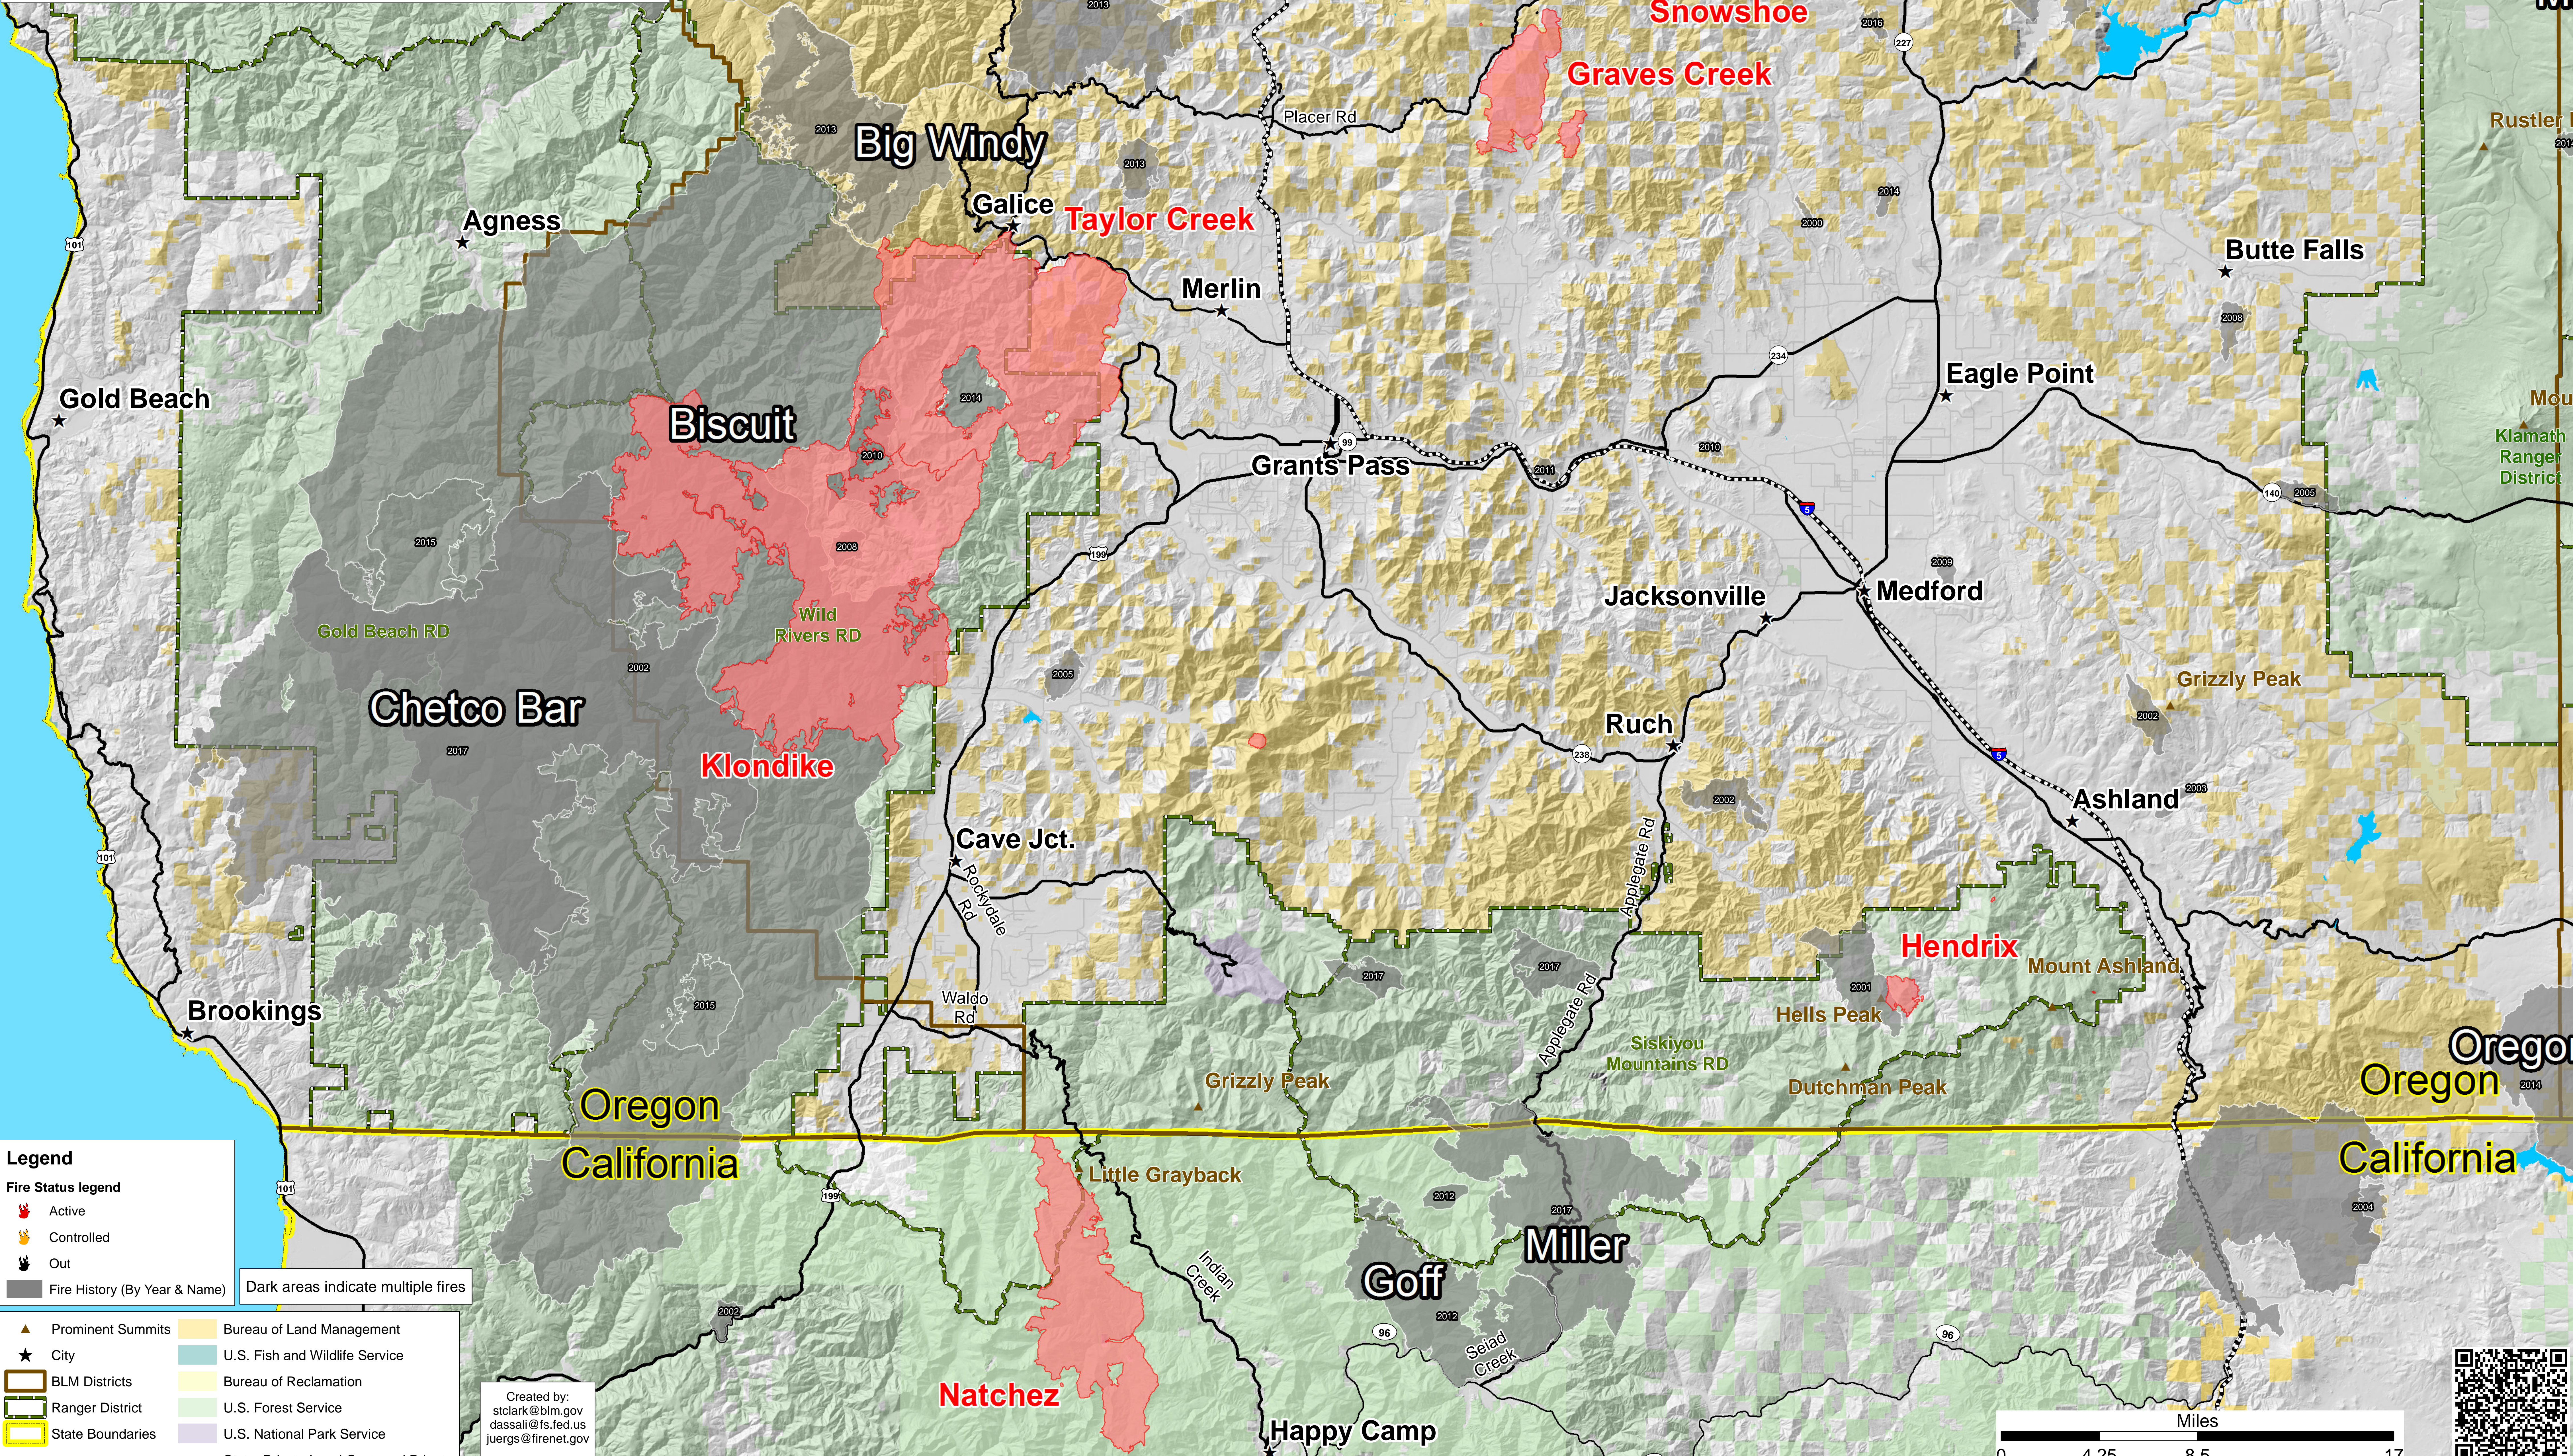

All Fire Locations History Map 1998-2017

Aug 23, 2018

Klamath National Forest
 Rogue River-Siskiyou National Forest
 Umpqua National Forest
 Medford BLM District

Legend

Fire Status legend

- Active
- Controlled
- Out
- Fire History (By Year & Name) Dark areas indicate multiple fires

- Prominent Summits
- City
- BLM Districts
- Ranger District
- State Boundaries
- Bureau of Land Management
- U.S. Fish and Wildlife Service
- Bureau of Reclamation
- U.S. Forest Service
- U.S. National Park Service
- State, Private, Local Govt, and Private