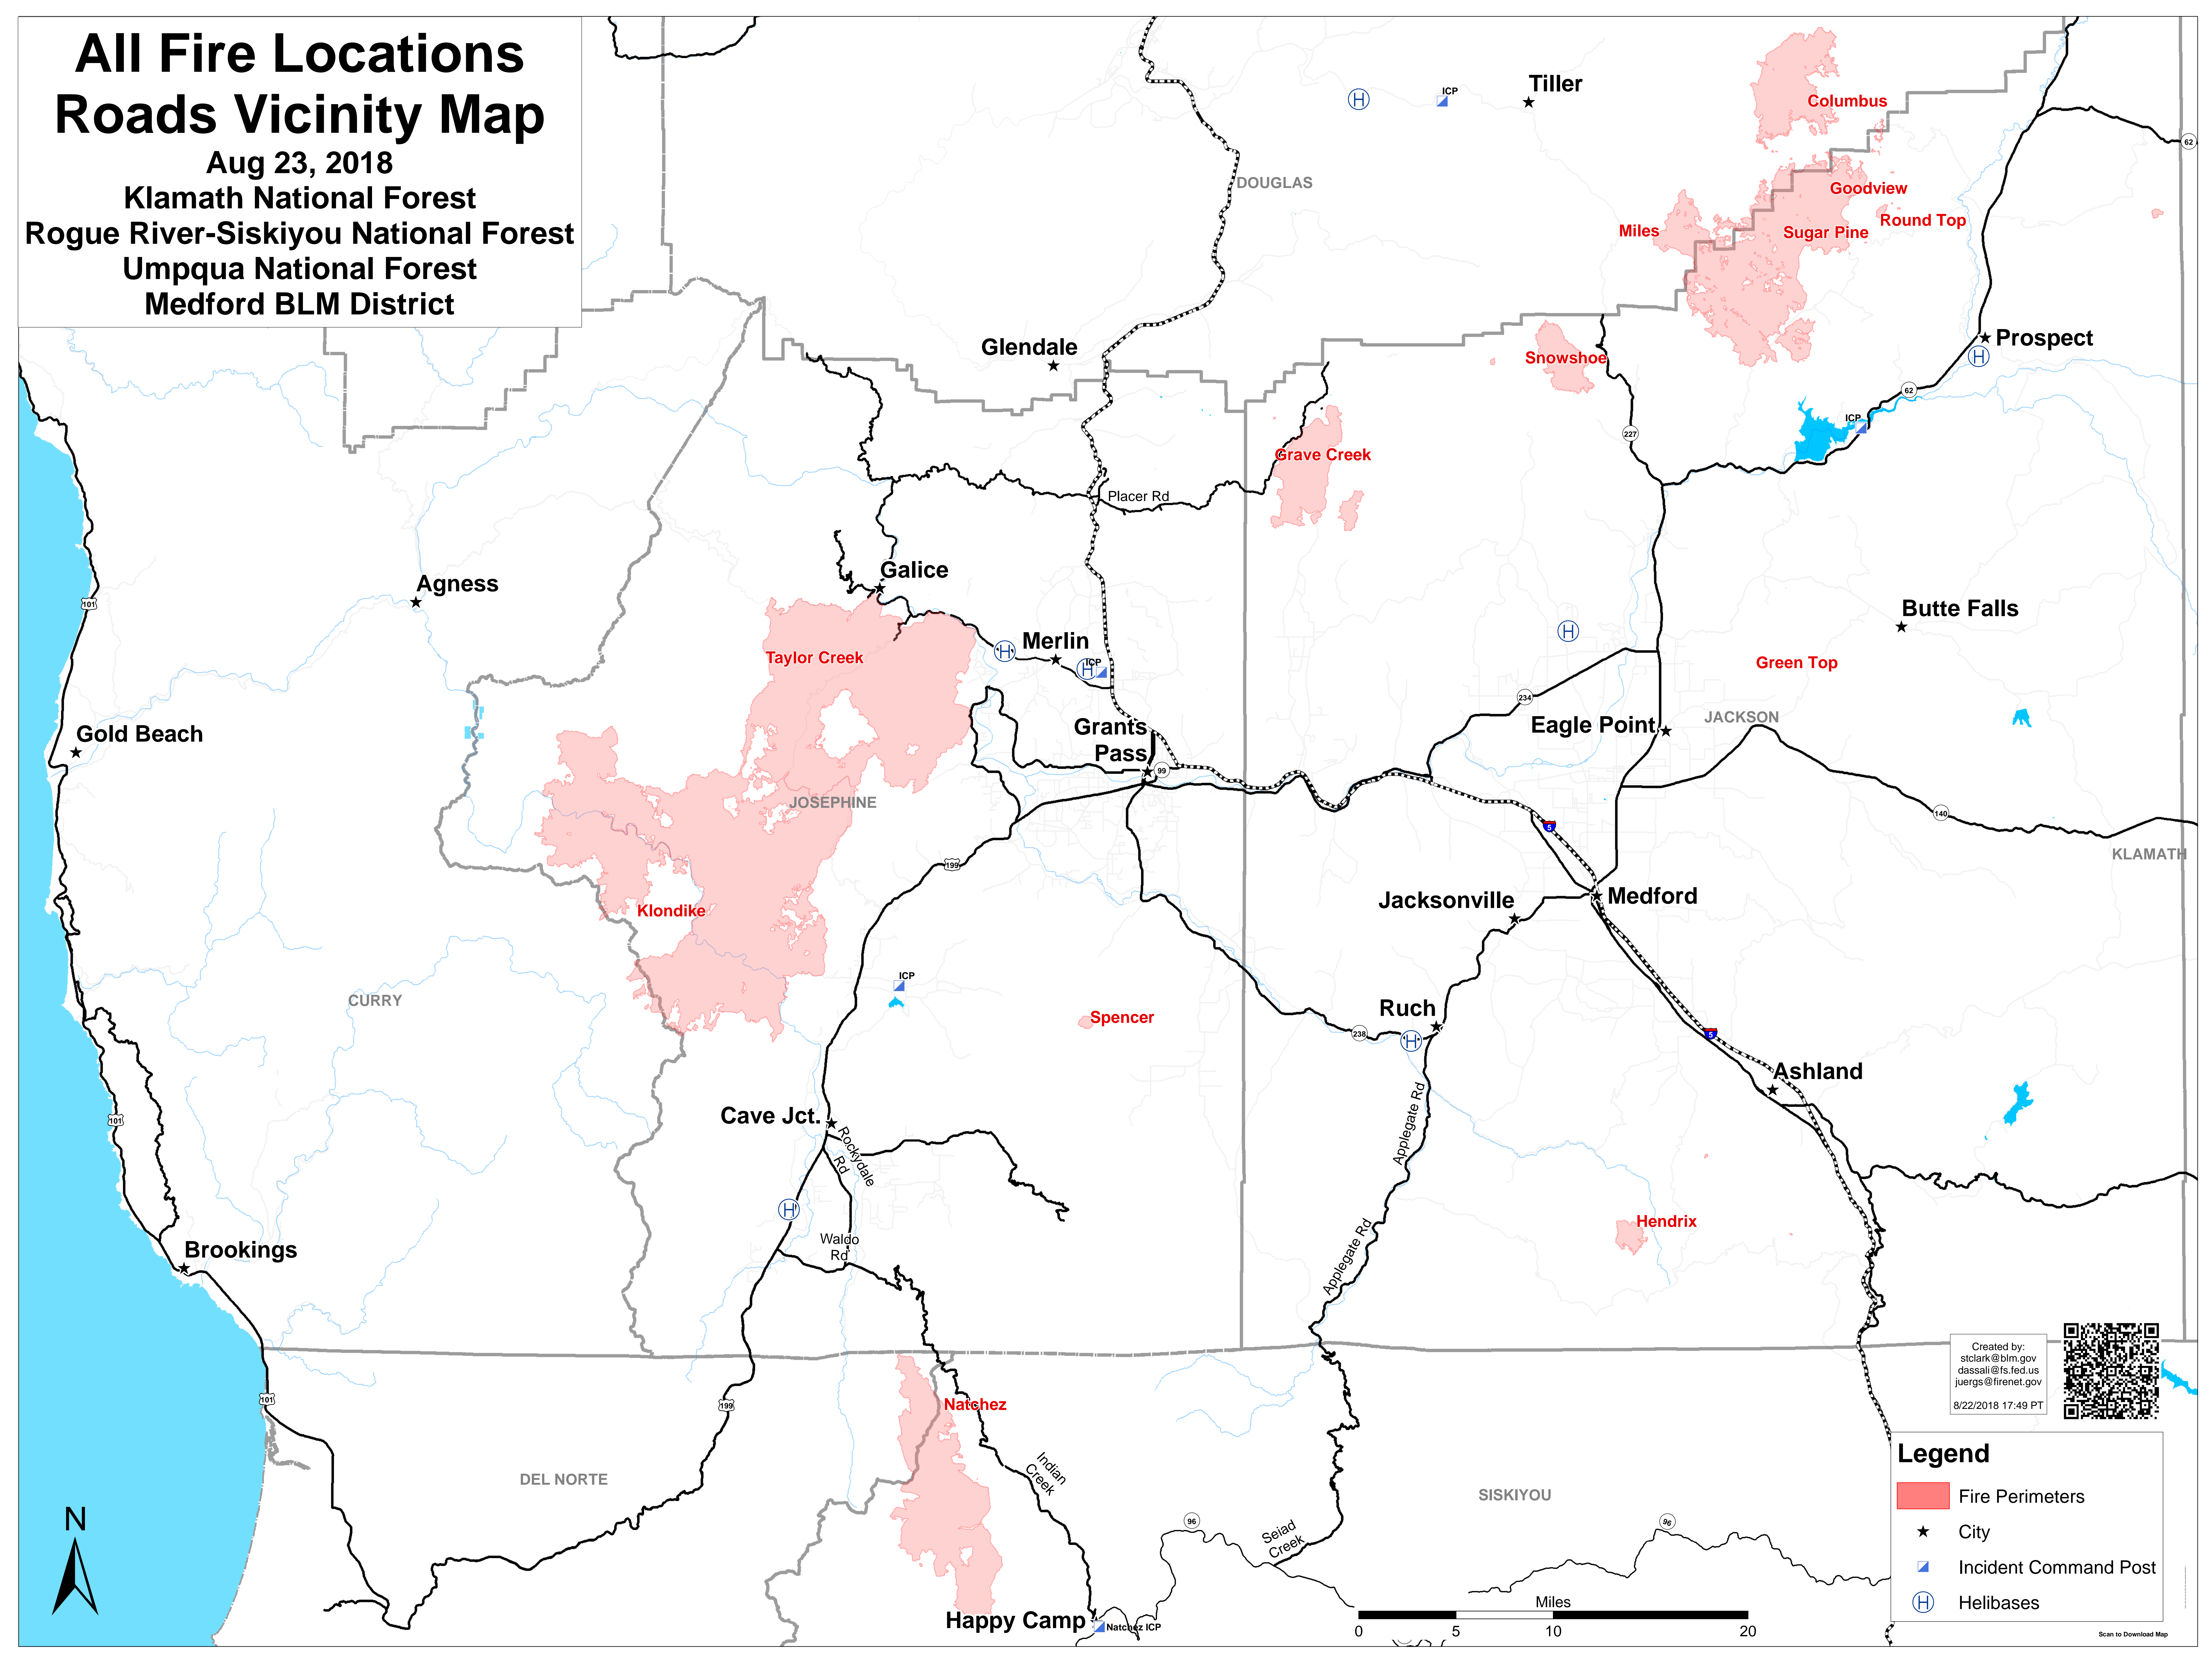

All Fire Locations Roads Vicinity Map

Aug 23, 2018
Klamath National Forest
Rogue River-Siskiyou National Forest
Umpqua National Forest
Medford BLM District

Created by:
stclark@blm.gov
dassali@fs.fed.us
juergs@firenet.gov
8/22/2018 17:49 PT

Legend

- Fire Perimeters
- City
- Incident Command Post
- Helibases