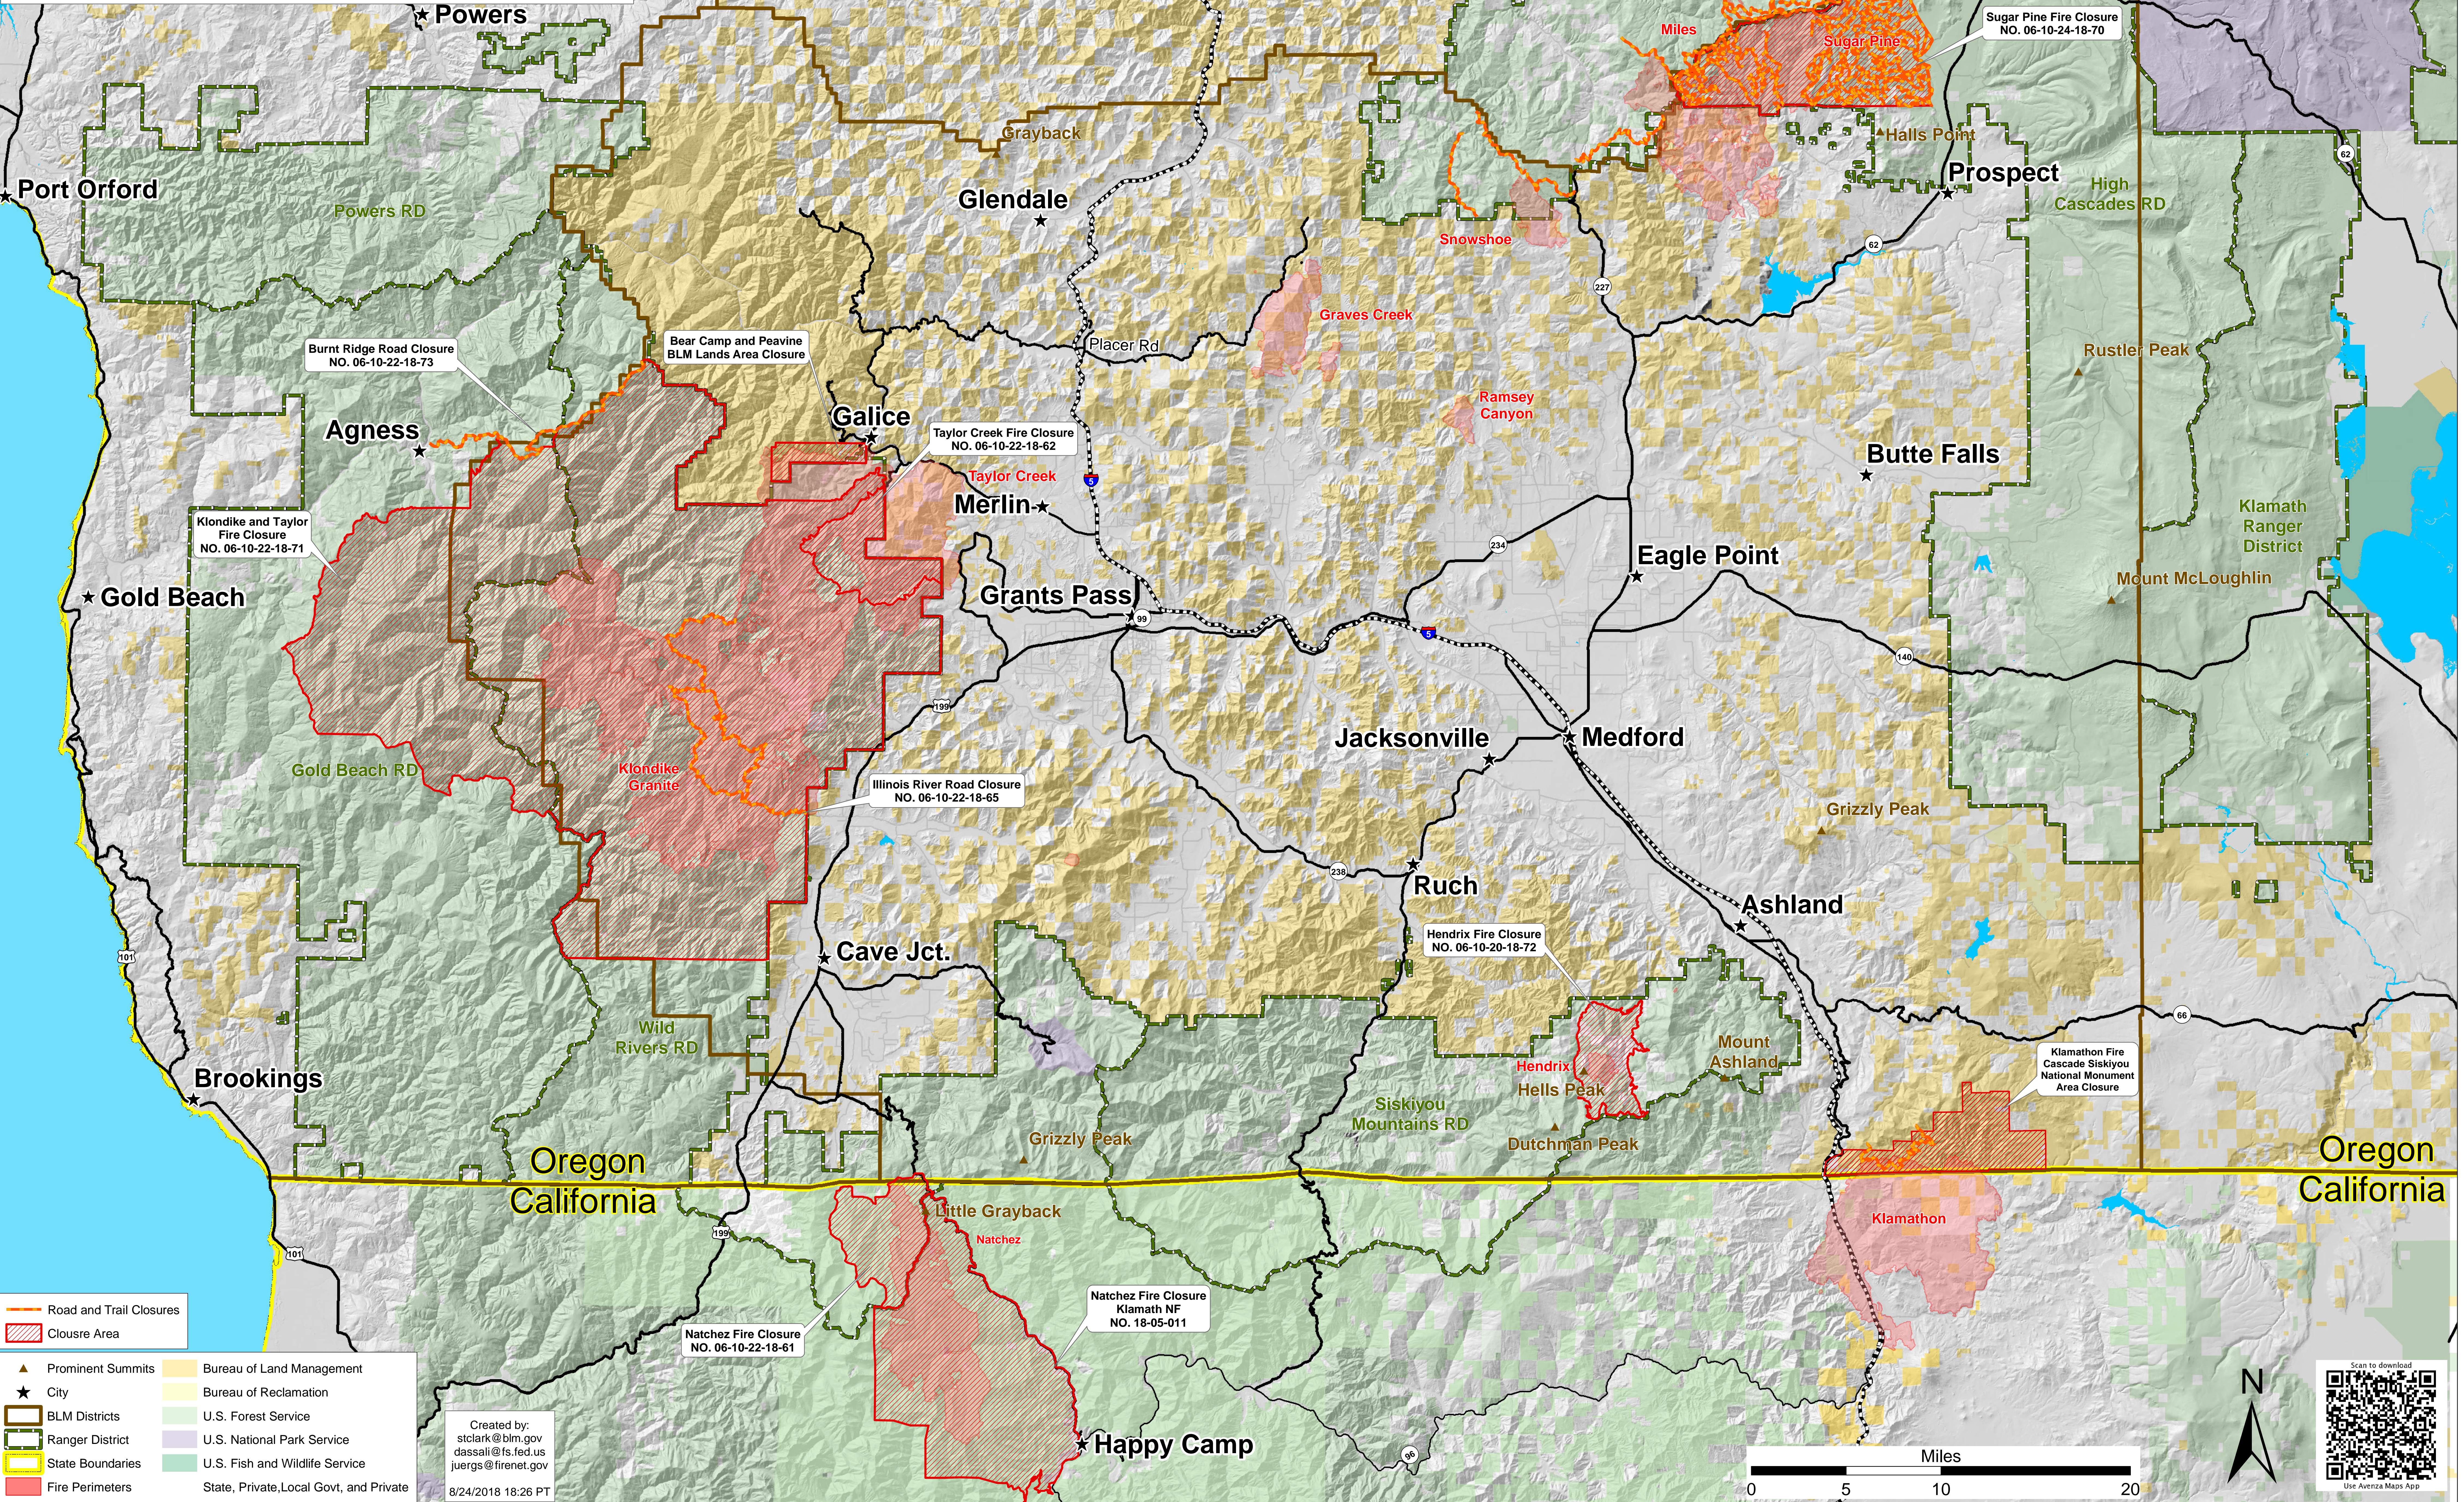

All Fire Closures Vicinity Map

August 25, 2018

Klamath National Forest
 Rogue River-Siskiyou National Forest
 Umpqua National Forest
 Medford BLM District

Road and Trail Closures	Bureau of Land Management
Closure Area	Bureau of Reclamation
Prominent Summits	U.S. Forest Service
City	U.S. National Park Service
BLM Districts	U.S. Fish and Wildlife Service
Ranger District	State, Private, Local Govt, and Private
State Boundaries	
Fire Perimeters	