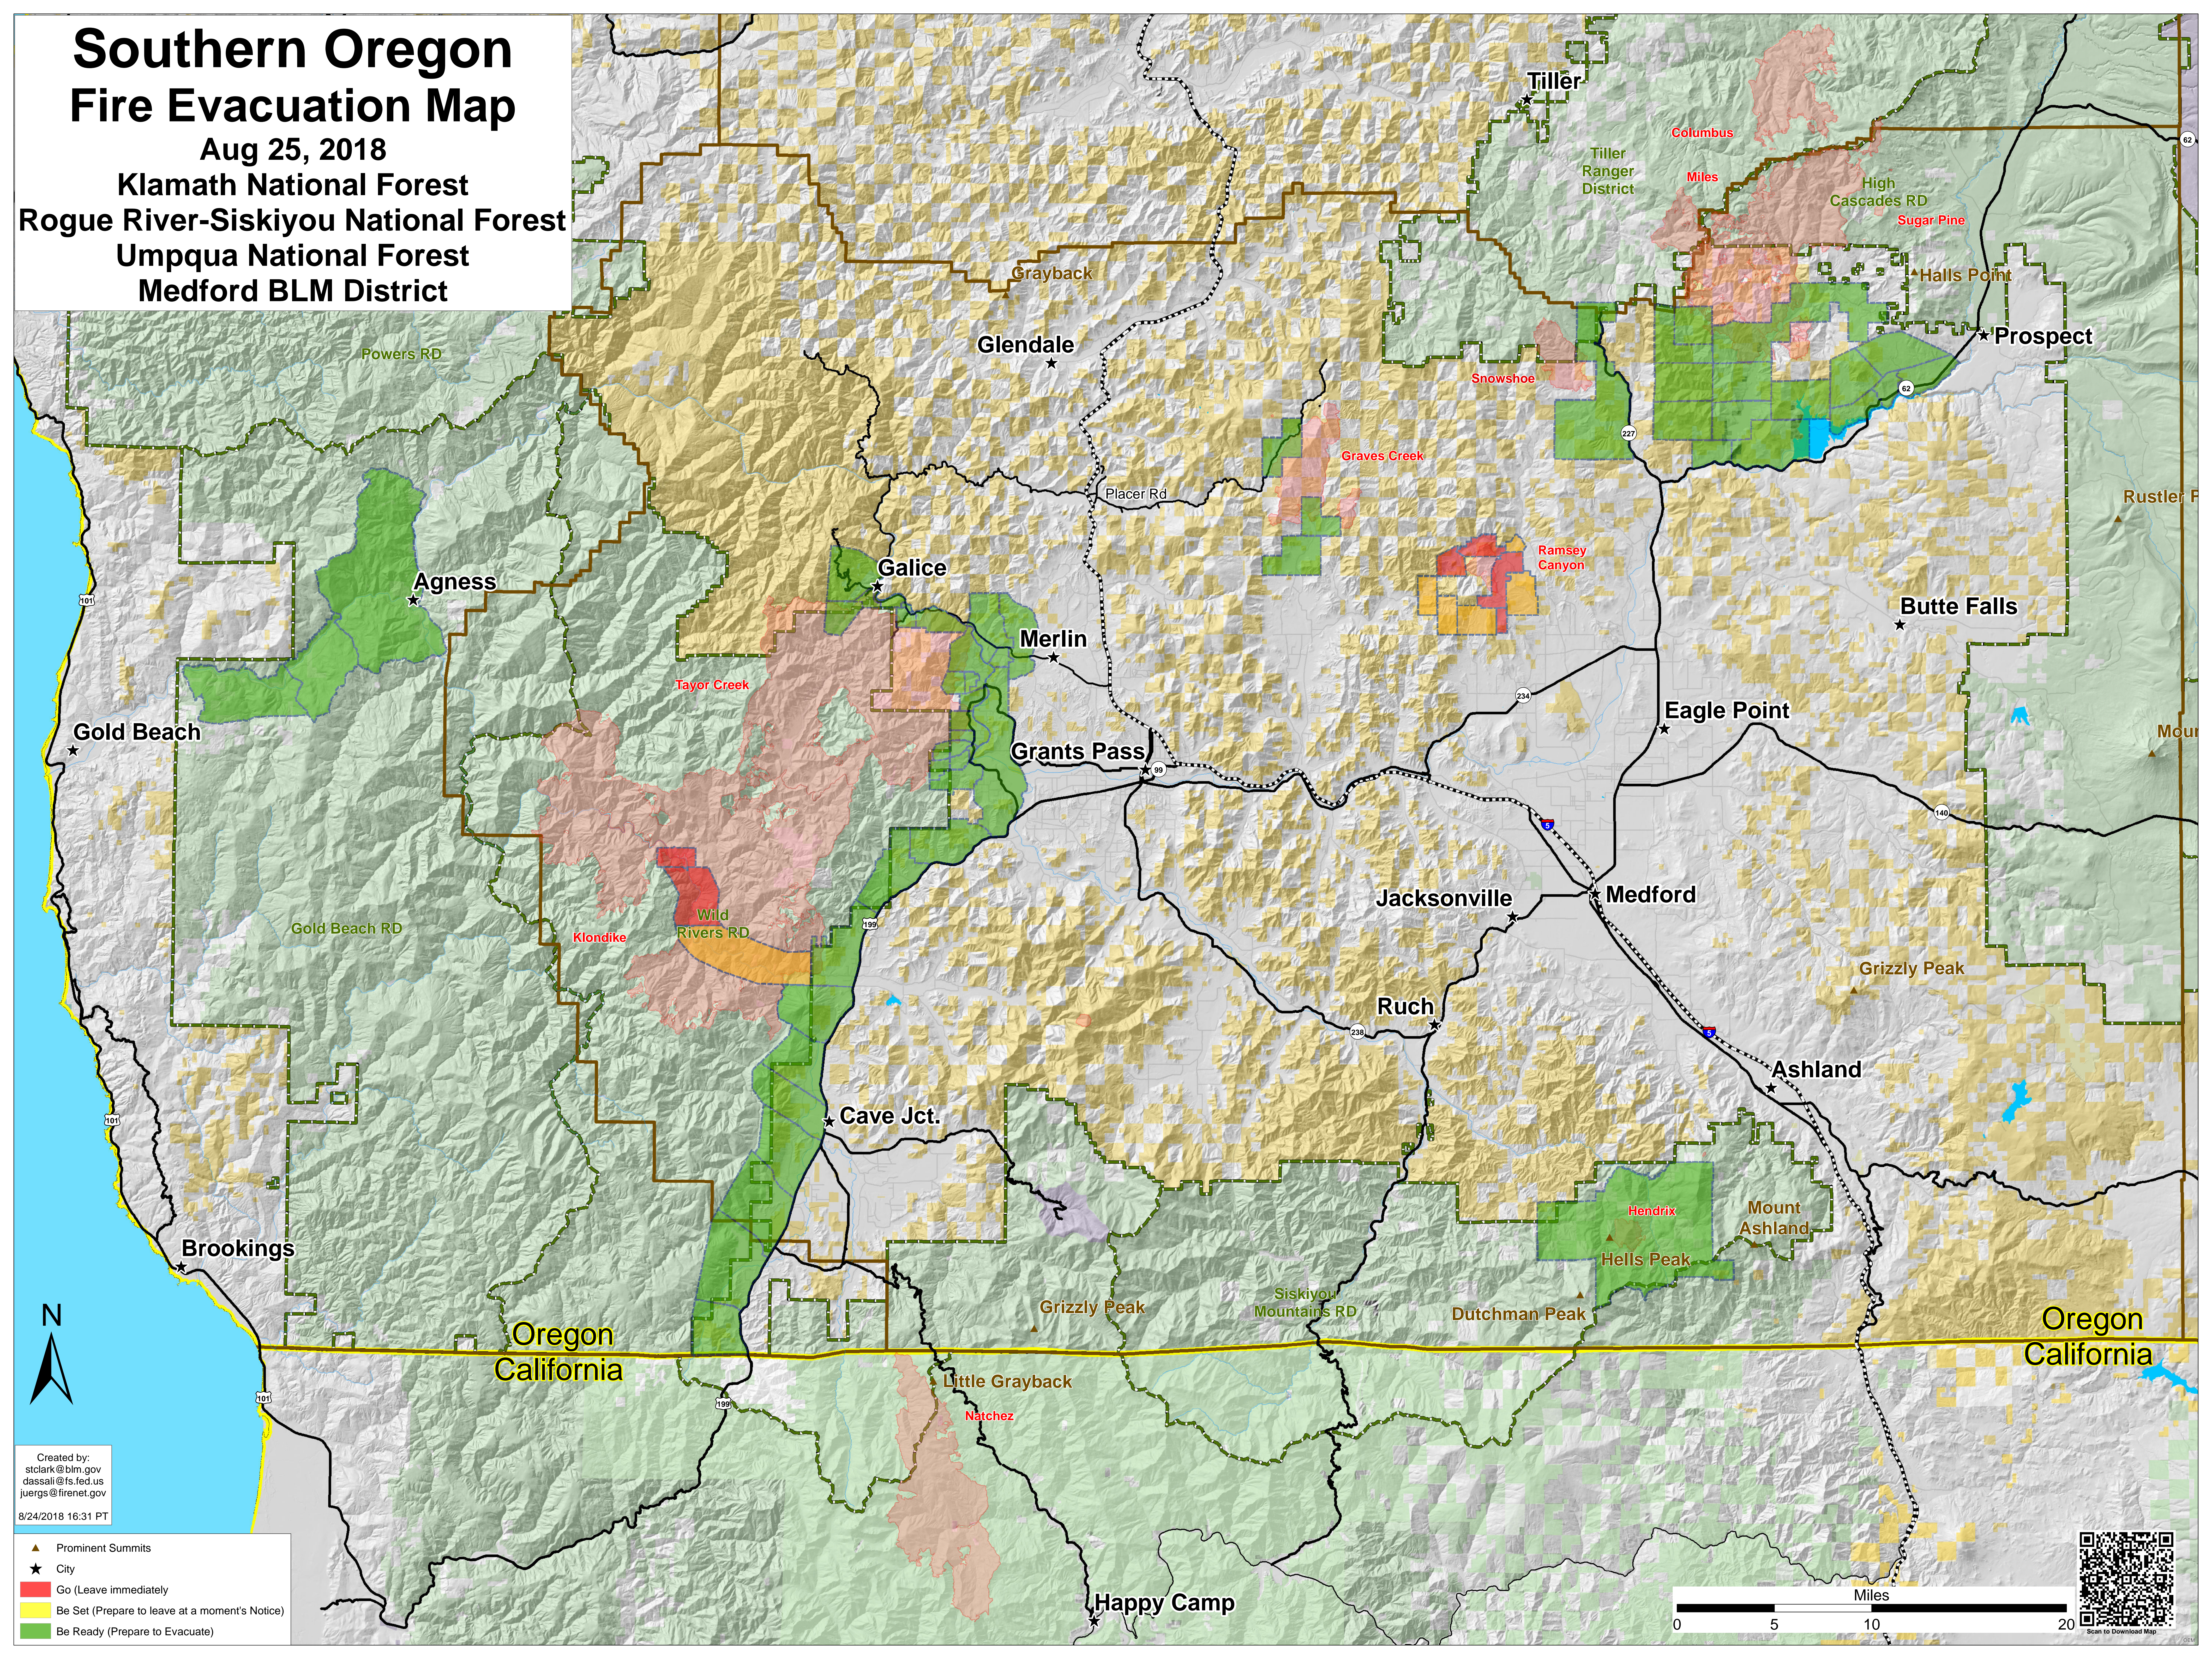

# Southern Oregon Fire Evacuation Map

Aug 25, 2018

Klamath National Forest

Rogue River-Siskiyou National Forest

Umpqua National Forest

Medford BLM District

Created by:  
stclark@blm.gov  
dassali@fs.fed.us  
juergs@firenet.gov  
8/24/2018 16:31 PT

- ▲ Prominent Summits
- ★ City
- Red: Go (Leave immediately)
- Yellow: Be Set (Prepare to leave at a moment's Notice)
- Green: Be Ready (Prepare to Evacuate)

Miles  
0 5 10 20  
Scan to Download Map