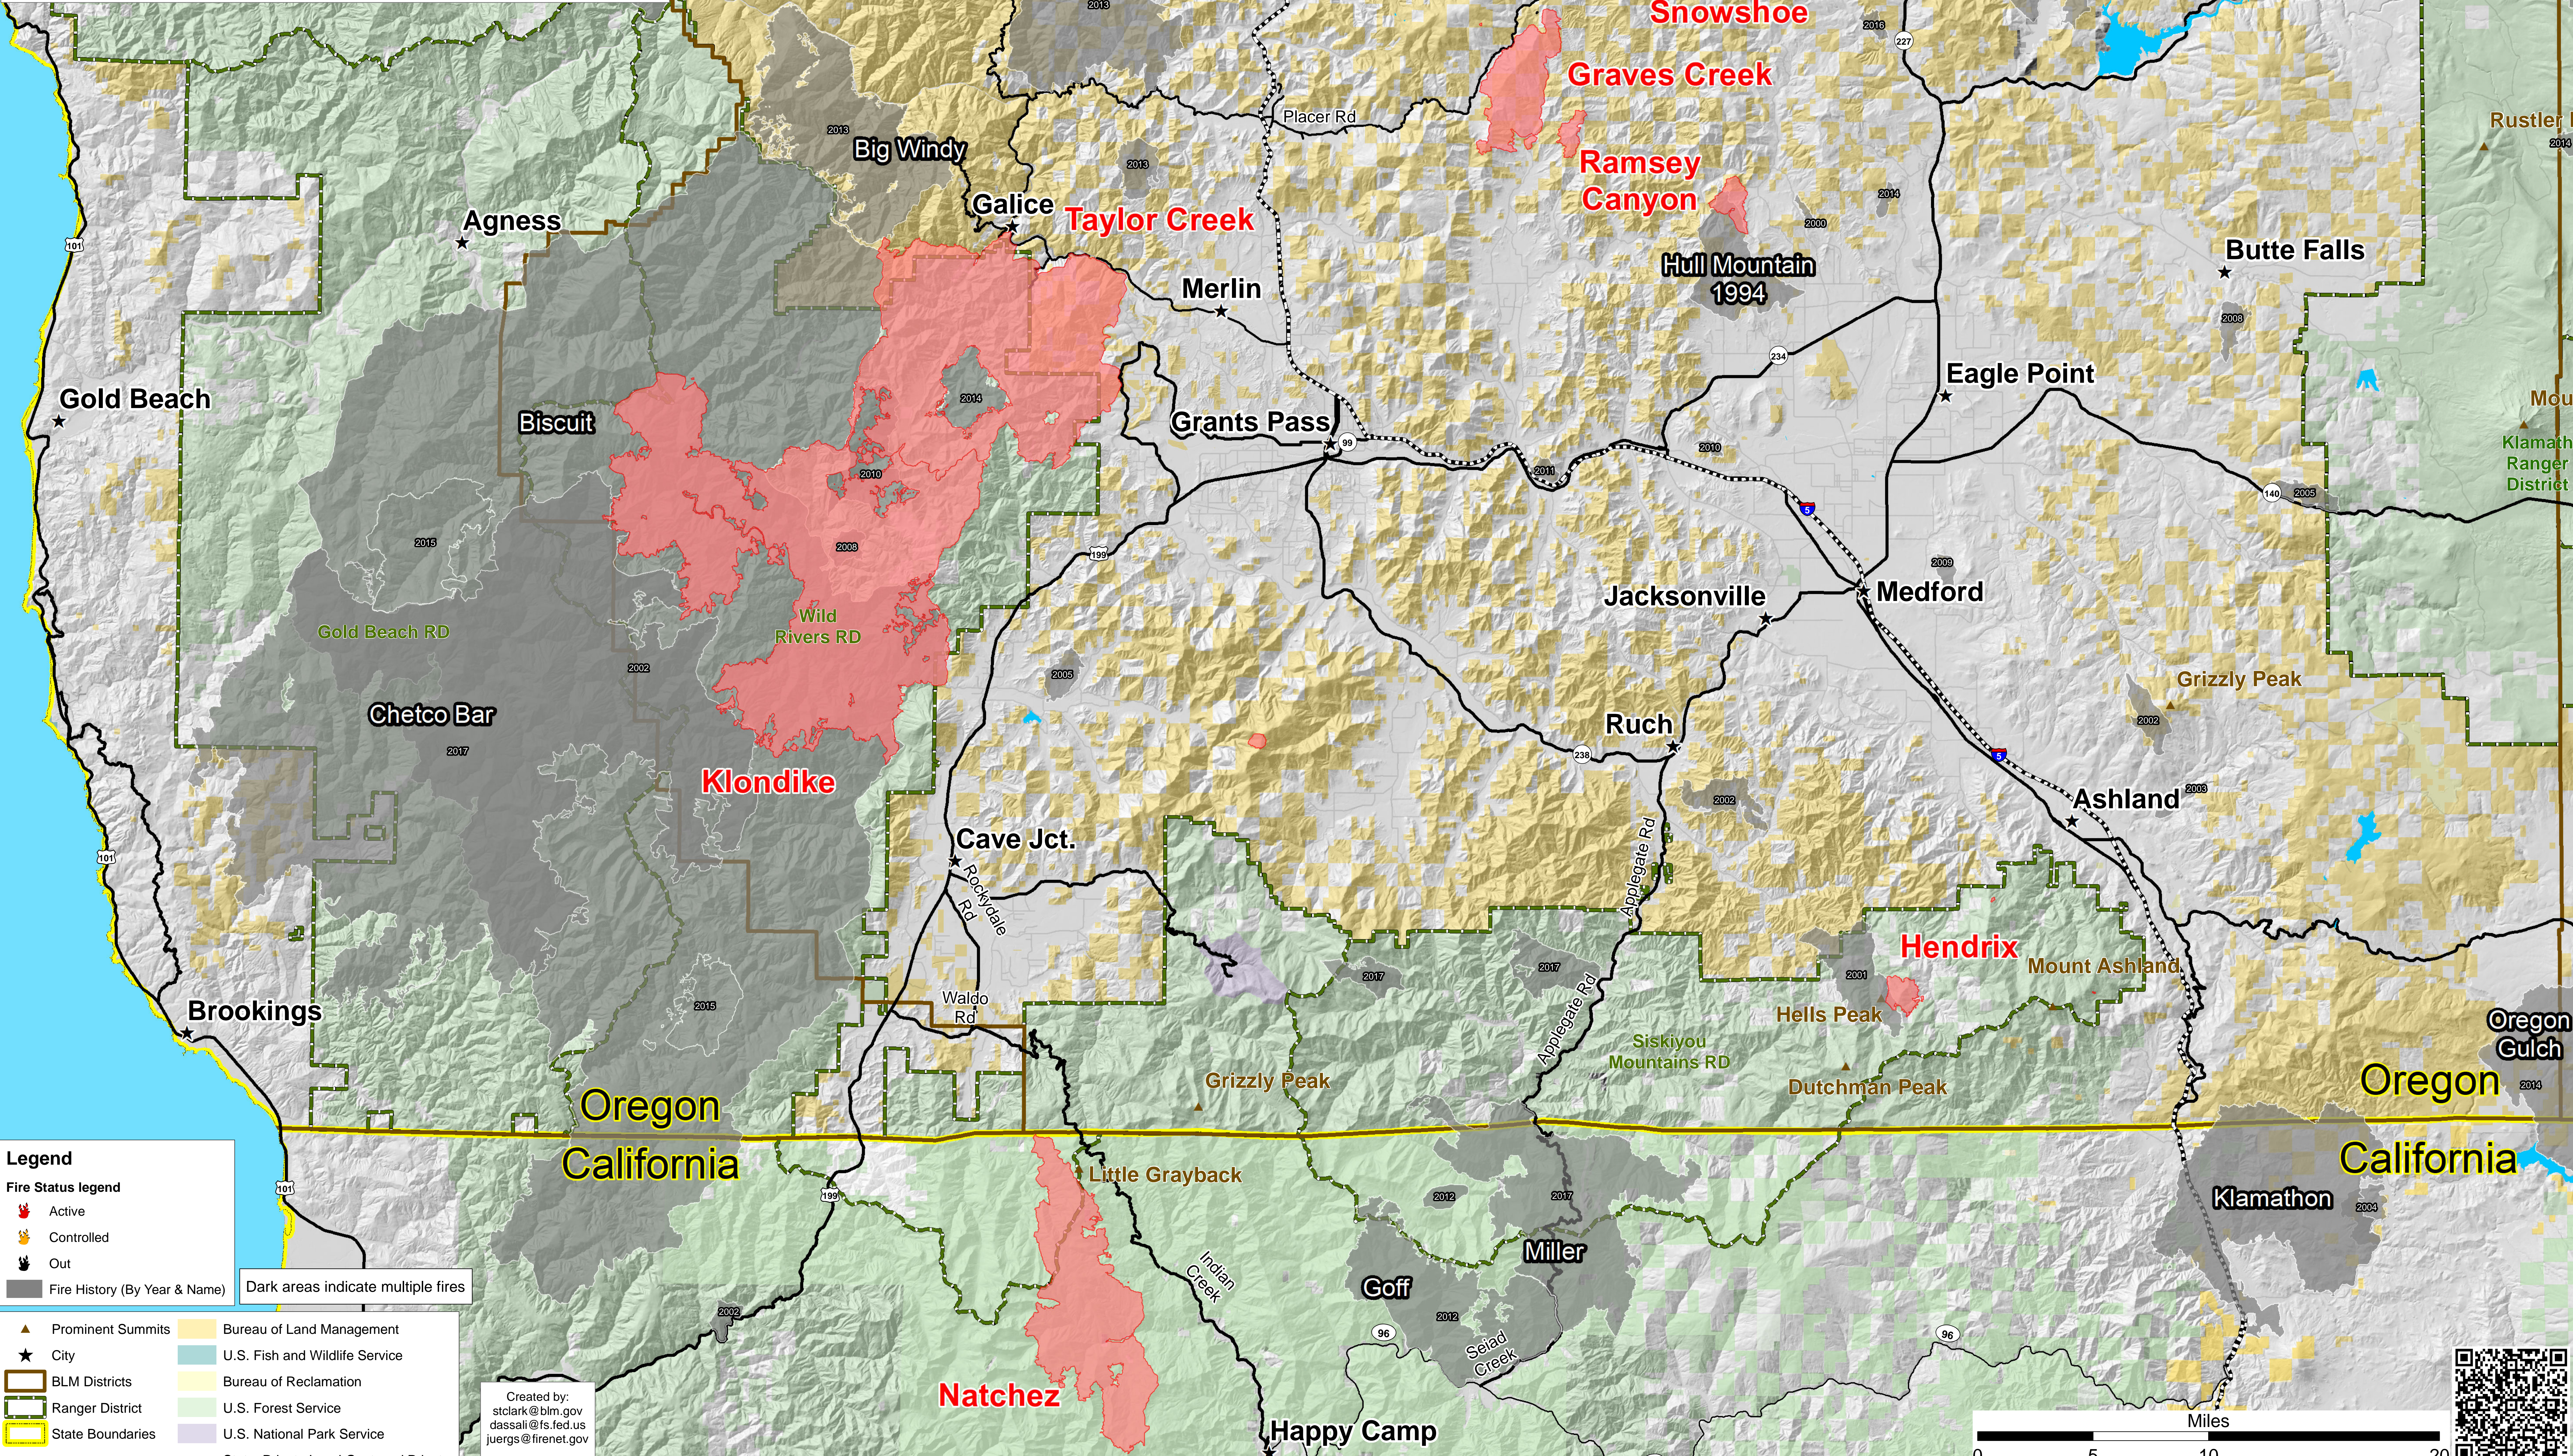

# All Fire Locations History Map 1998-2017

Aug 25, 2018

Klamath National Forest  
 Rogue River-Siskiyou National Forest  
 Umpqua National Forest  
 Medford BLM District

**Legend**

**Fire Status legend**

- Active
- Controlled
- Out
- Fire History (By Year & Name) Dark areas indicate multiple fires

- Prominent Summits
- City
- BLM Districts
- Ranger District
- State Boundaries
- Bureau of Land Management
- U.S. Fish and Wildlife Service
- Bureau of Reclamation
- U.S. Forest Service
- U.S. National Park Service
- State, Private, Local Govt, and Private