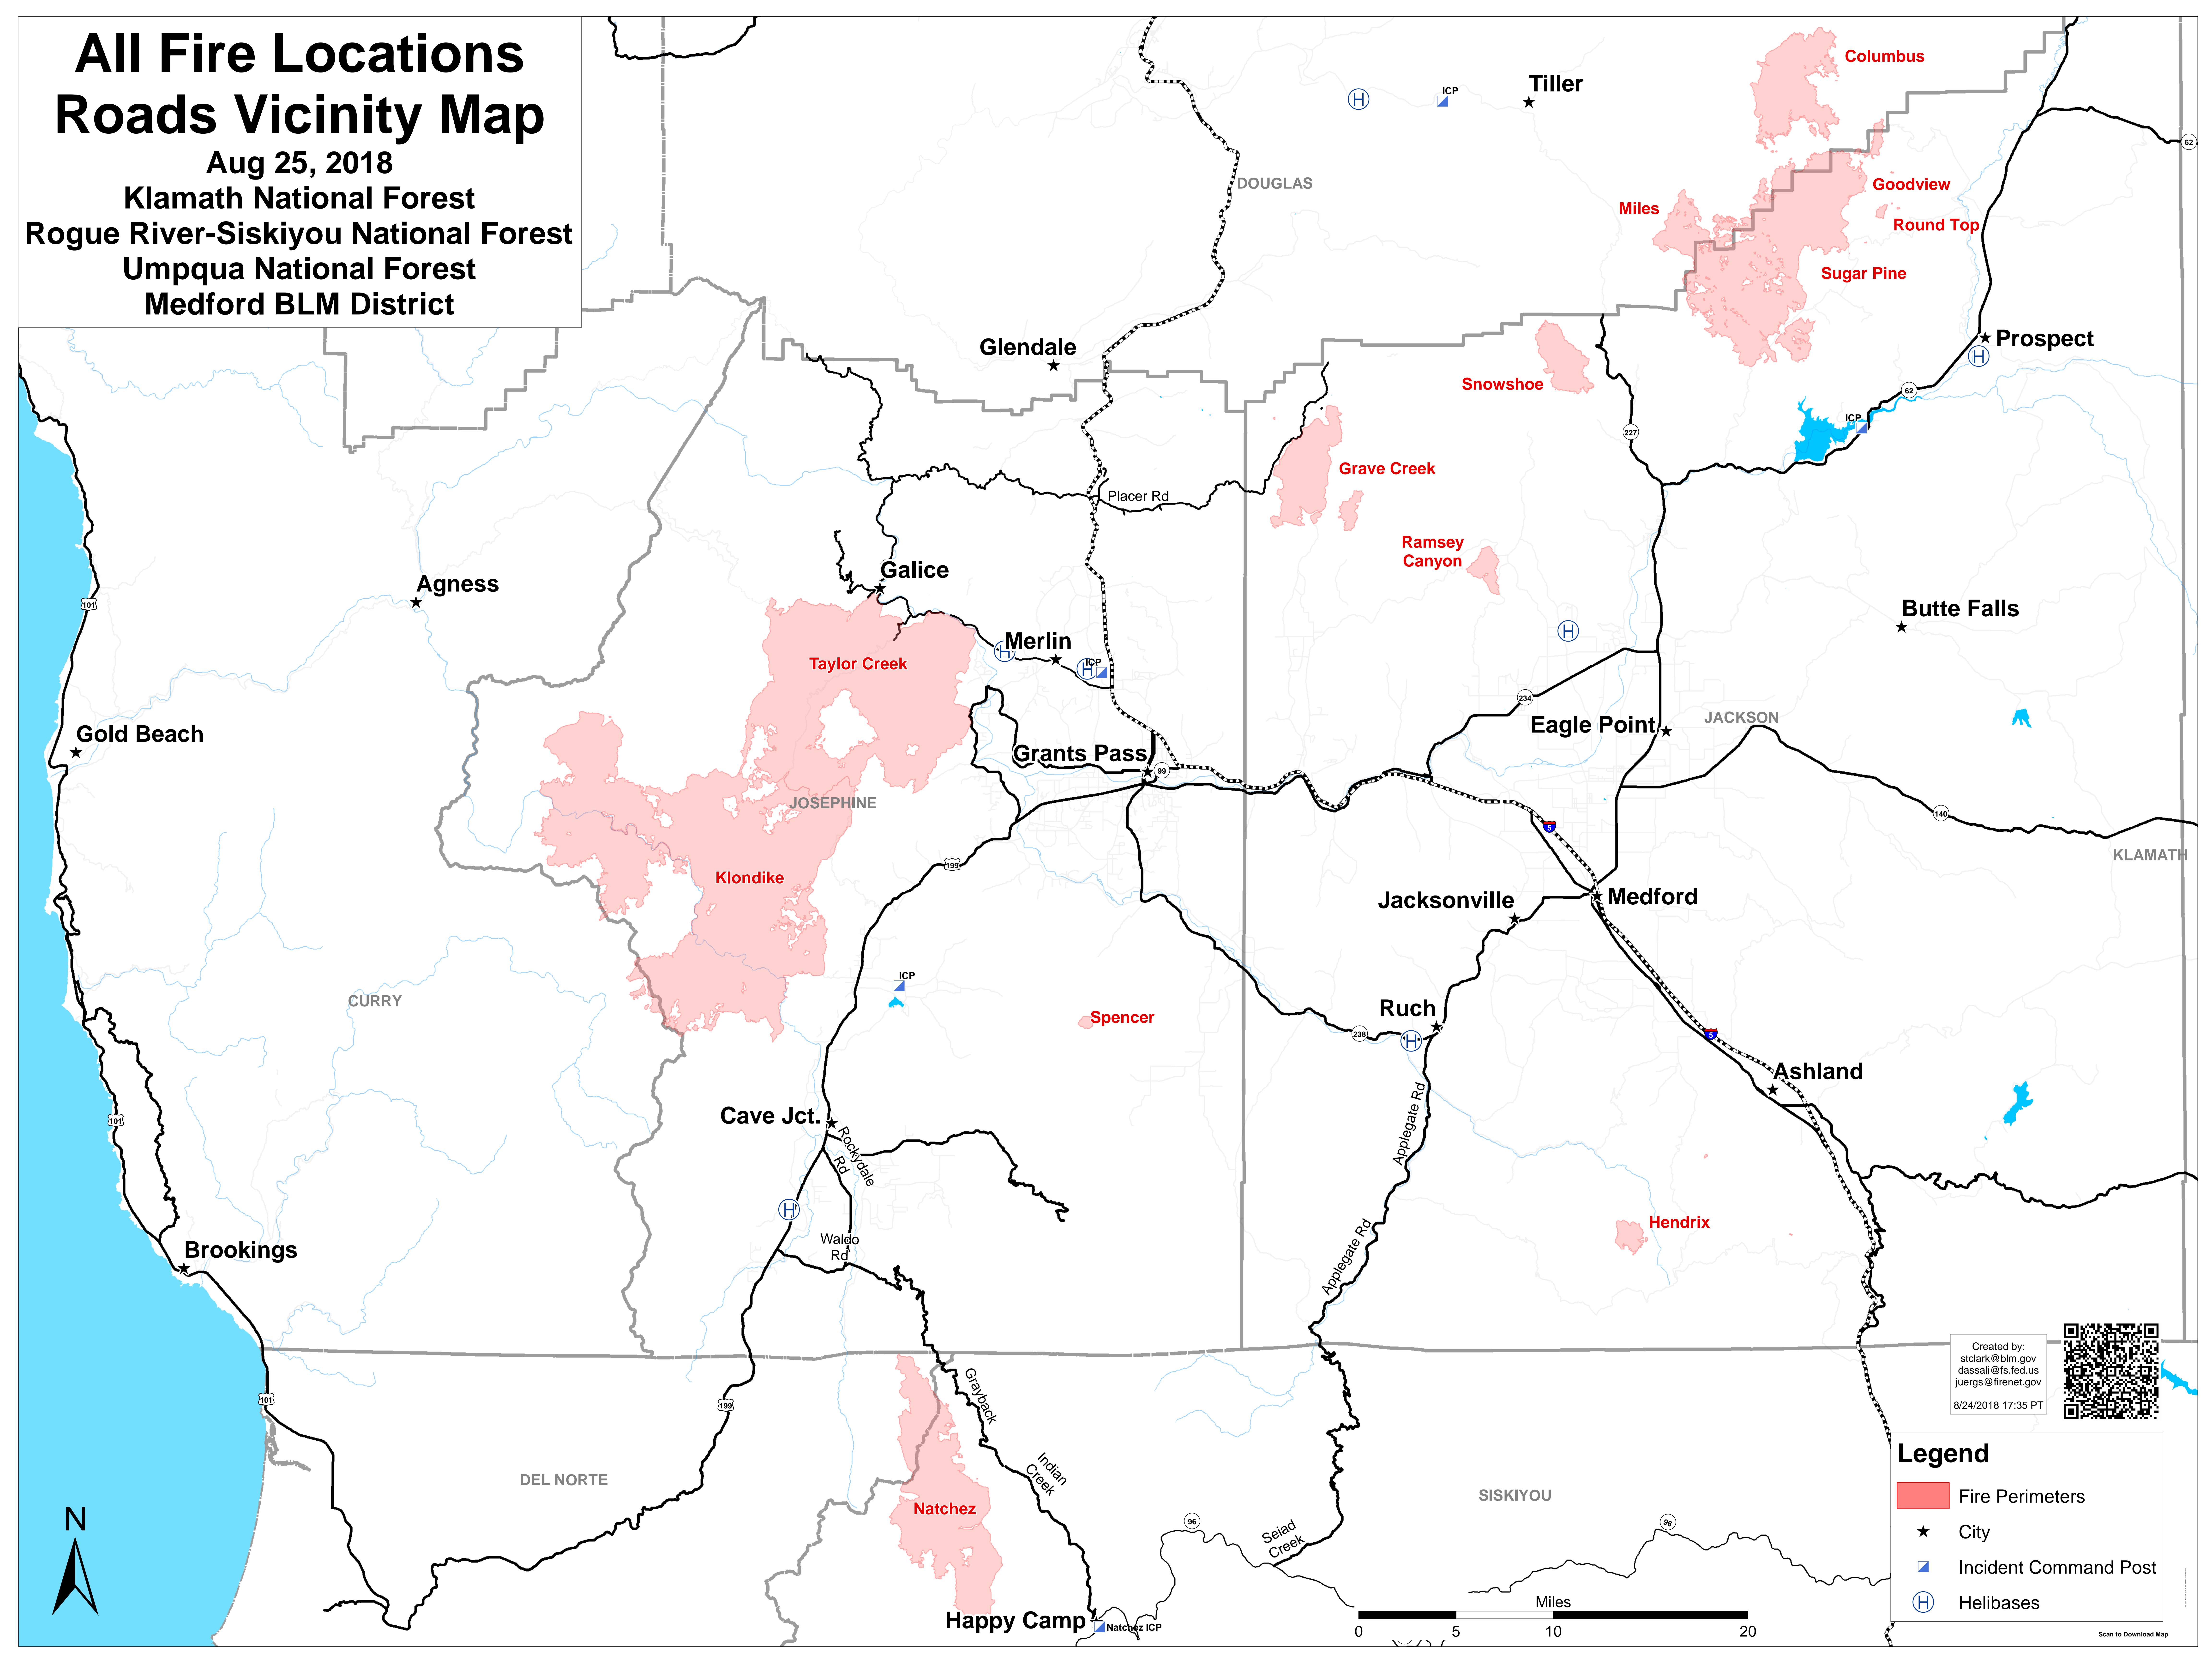

All Fire Locations Roads Vicinity Map

Aug 25, 2018

Klamath National Forest
Rogue River-Siskiyou National Forest
Umpqua National Forest
Medford BLM District

Created by:
stclark@blm.gov
dassali@fs.fed.us
juergs@firenet.gov
8/24/2018 17:35 PT

Legend

-  Fire Perimeters
-  City
-  Incident Command Post
-  Helibases

Scan to Download Map