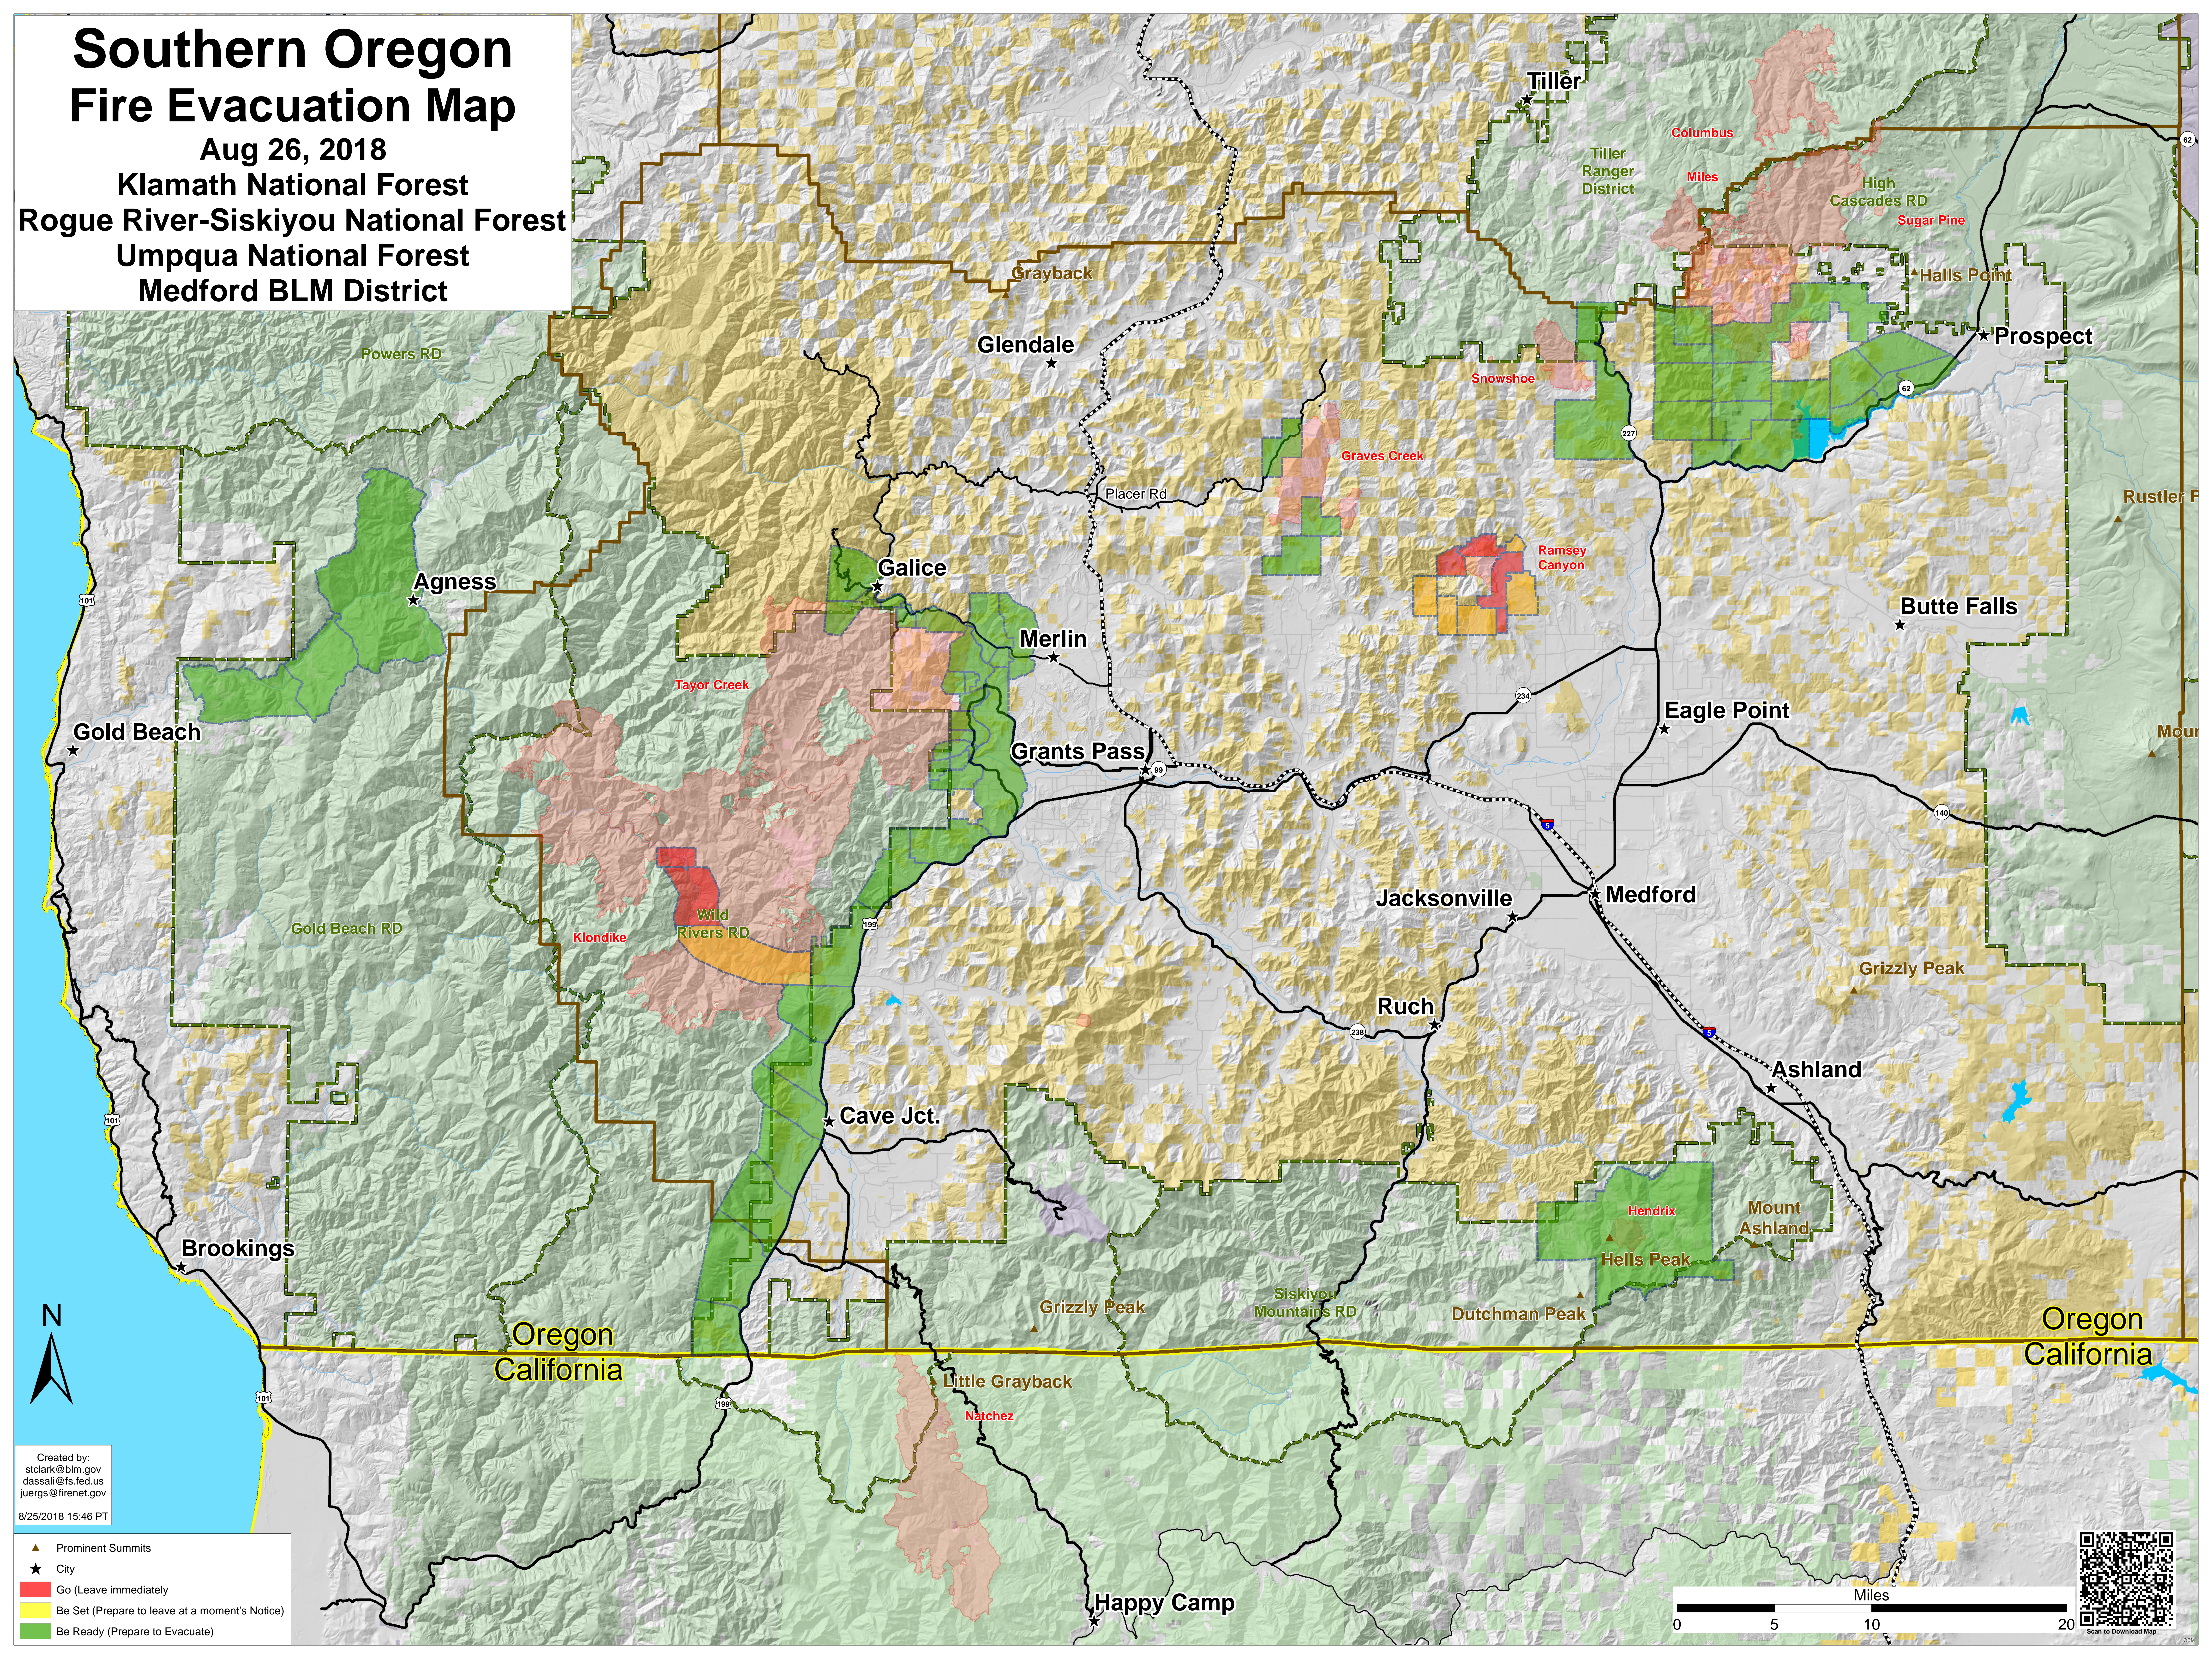

# Southern Oregon Fire Evacuation Map

Aug 26, 2018

Klamath National Forest

Rogue River-Siskiyou National Forest

Umpqua National Forest

Medford BLM District

Created by:  
stclark@blm.gov  
dassali@fs.fed.us  
juergs@firenet.gov  
8/25/2018 15:46 PT

- ▲ Prominent Summits
- ★ City
- Red: Go (Leave immediately)
- Yellow: Be Set (Prepare to leave at a moment's Notice)
- Green: Be Ready (Prepare to Evacuate)

Miles

0 5 10 20