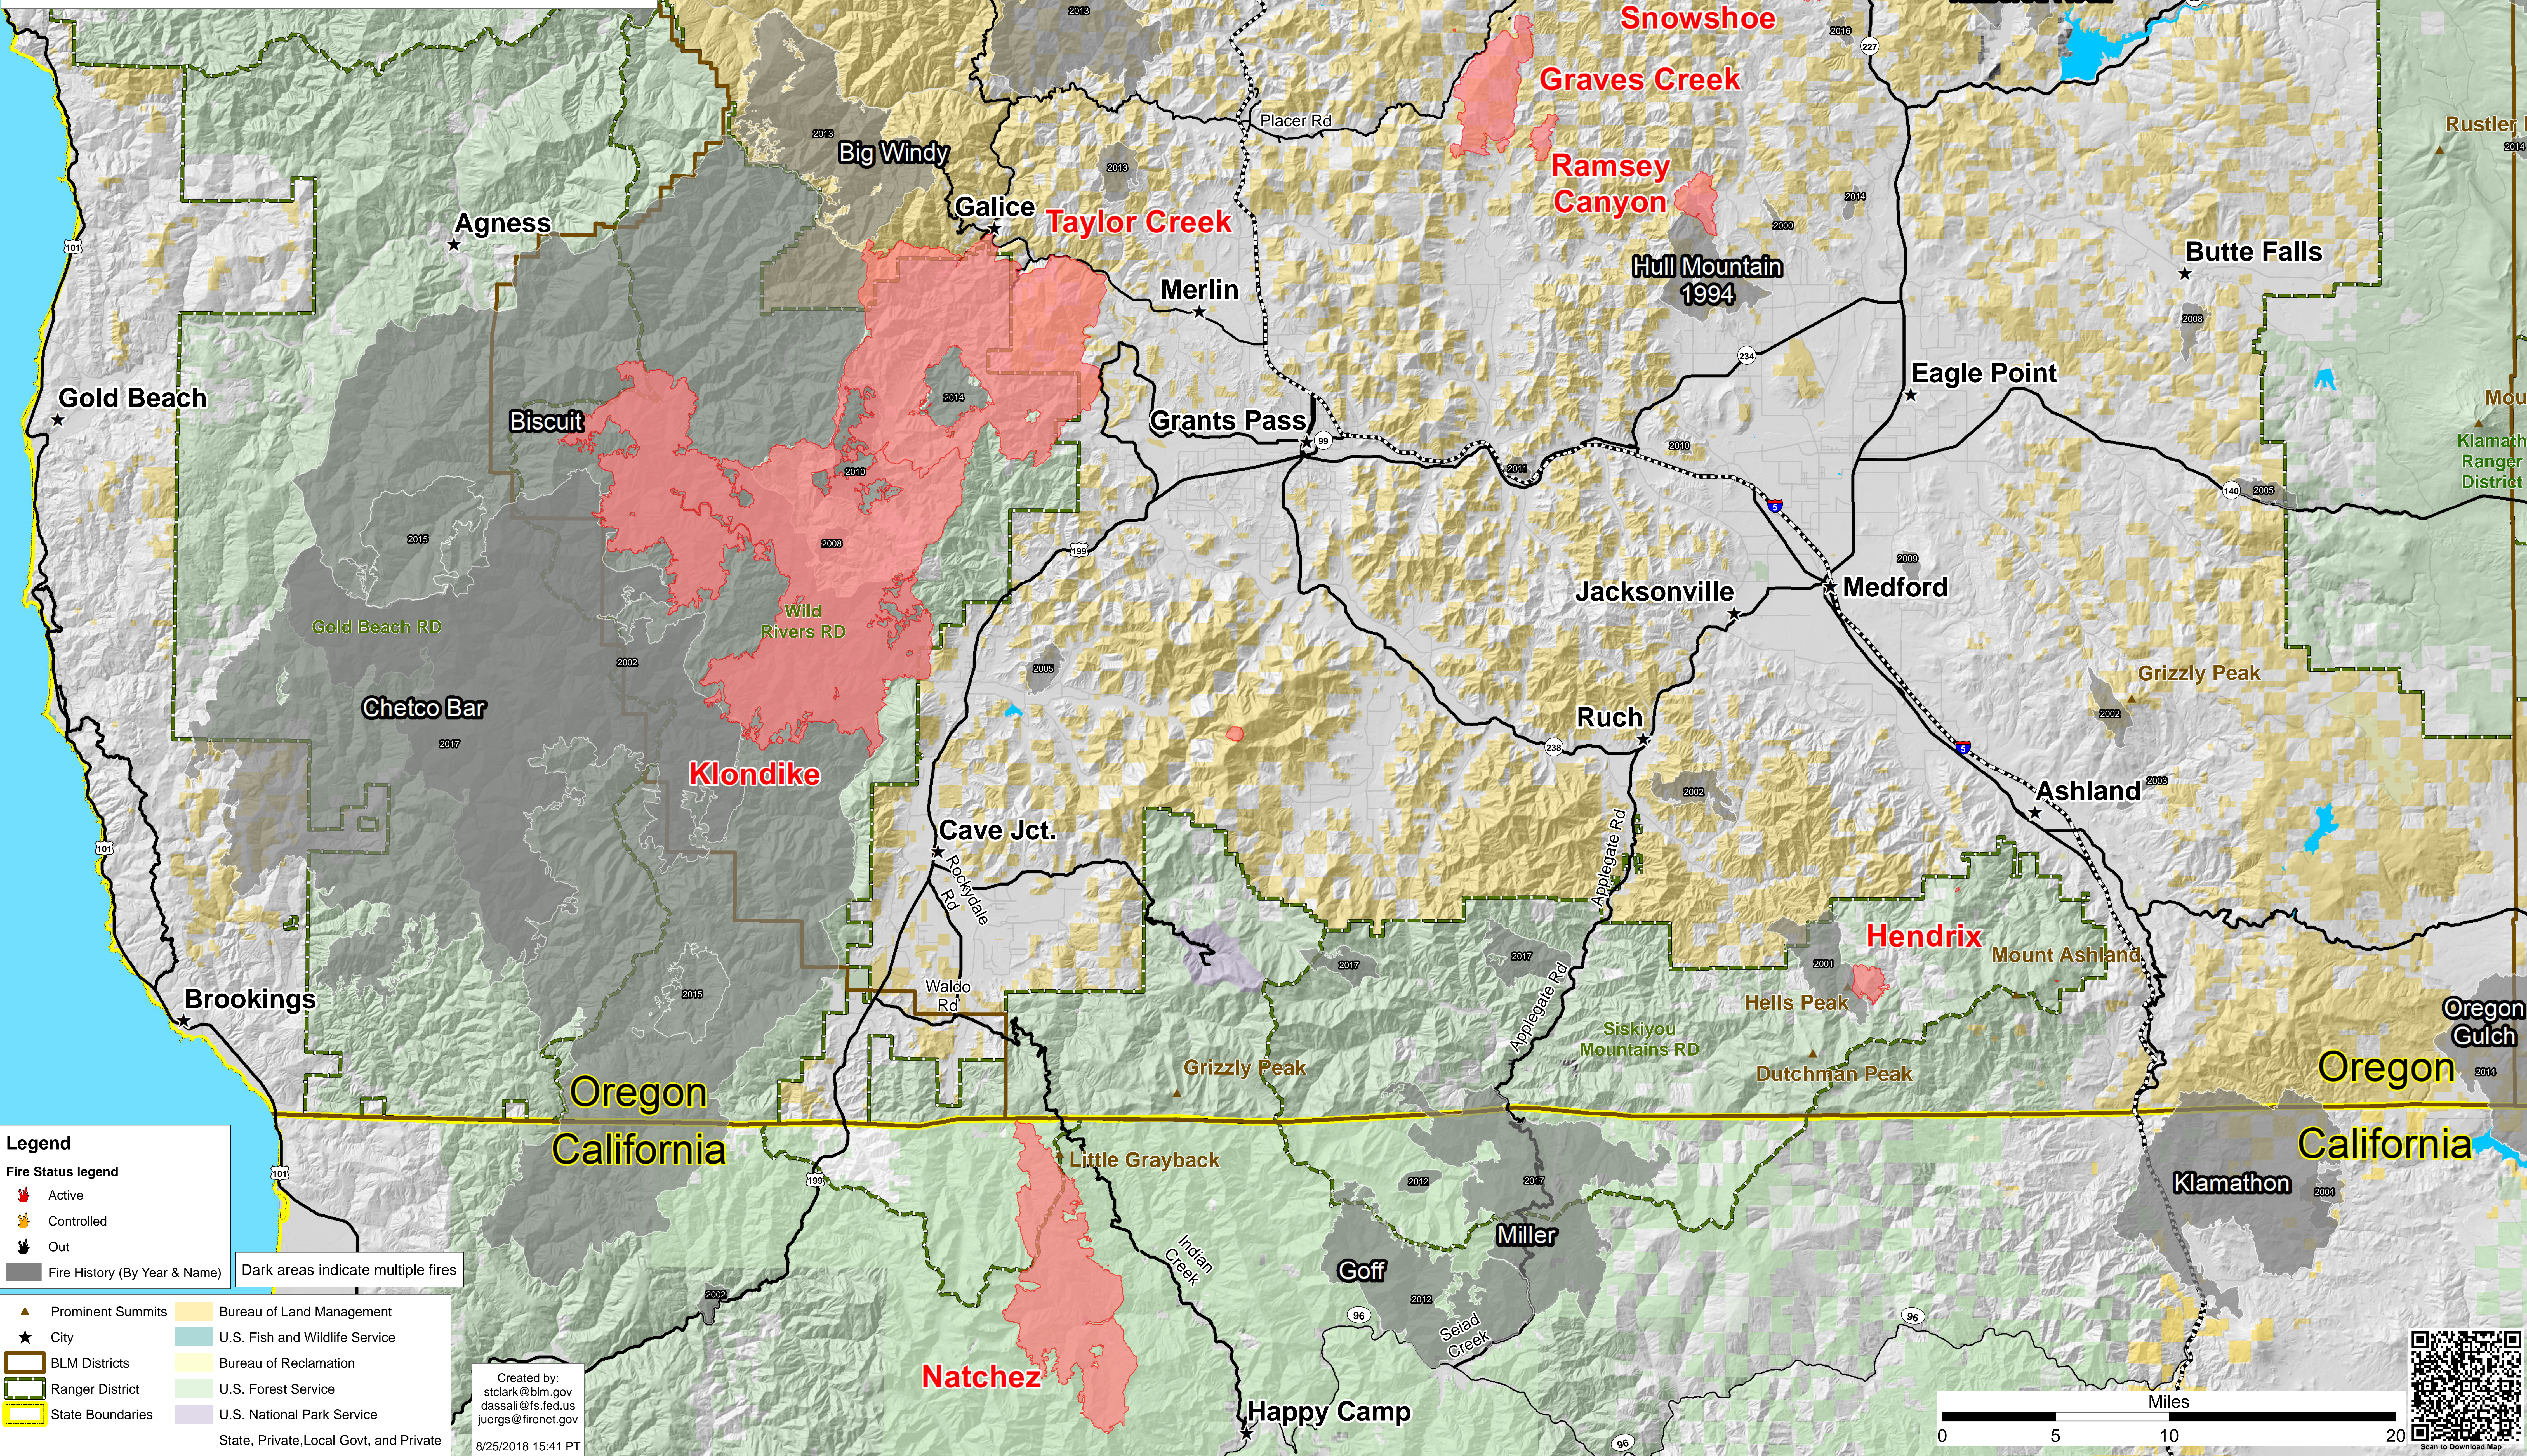

All Fire Locations History Map 1998-2017

Aug 26, 2018

Klamath National Forest
 Rogue River-Siskiyou National Forest
 Umpqua National Forest
 Medford BLM District

Legend

Fire Status legend

- Active
- Controlled
- Out
- Fire History (By Year & Name) Dark areas indicate multiple fires

- Prominent Summits
- City
- BLM Districts
- Ranger District
- State Boundaries
- Bureau of Land Management
- U.S. Fish and Wildlife Service
- Bureau of Reclamation
- U.S. Forest Service
- U.S. National Park Service
- State, Private, Local Govt, and Private