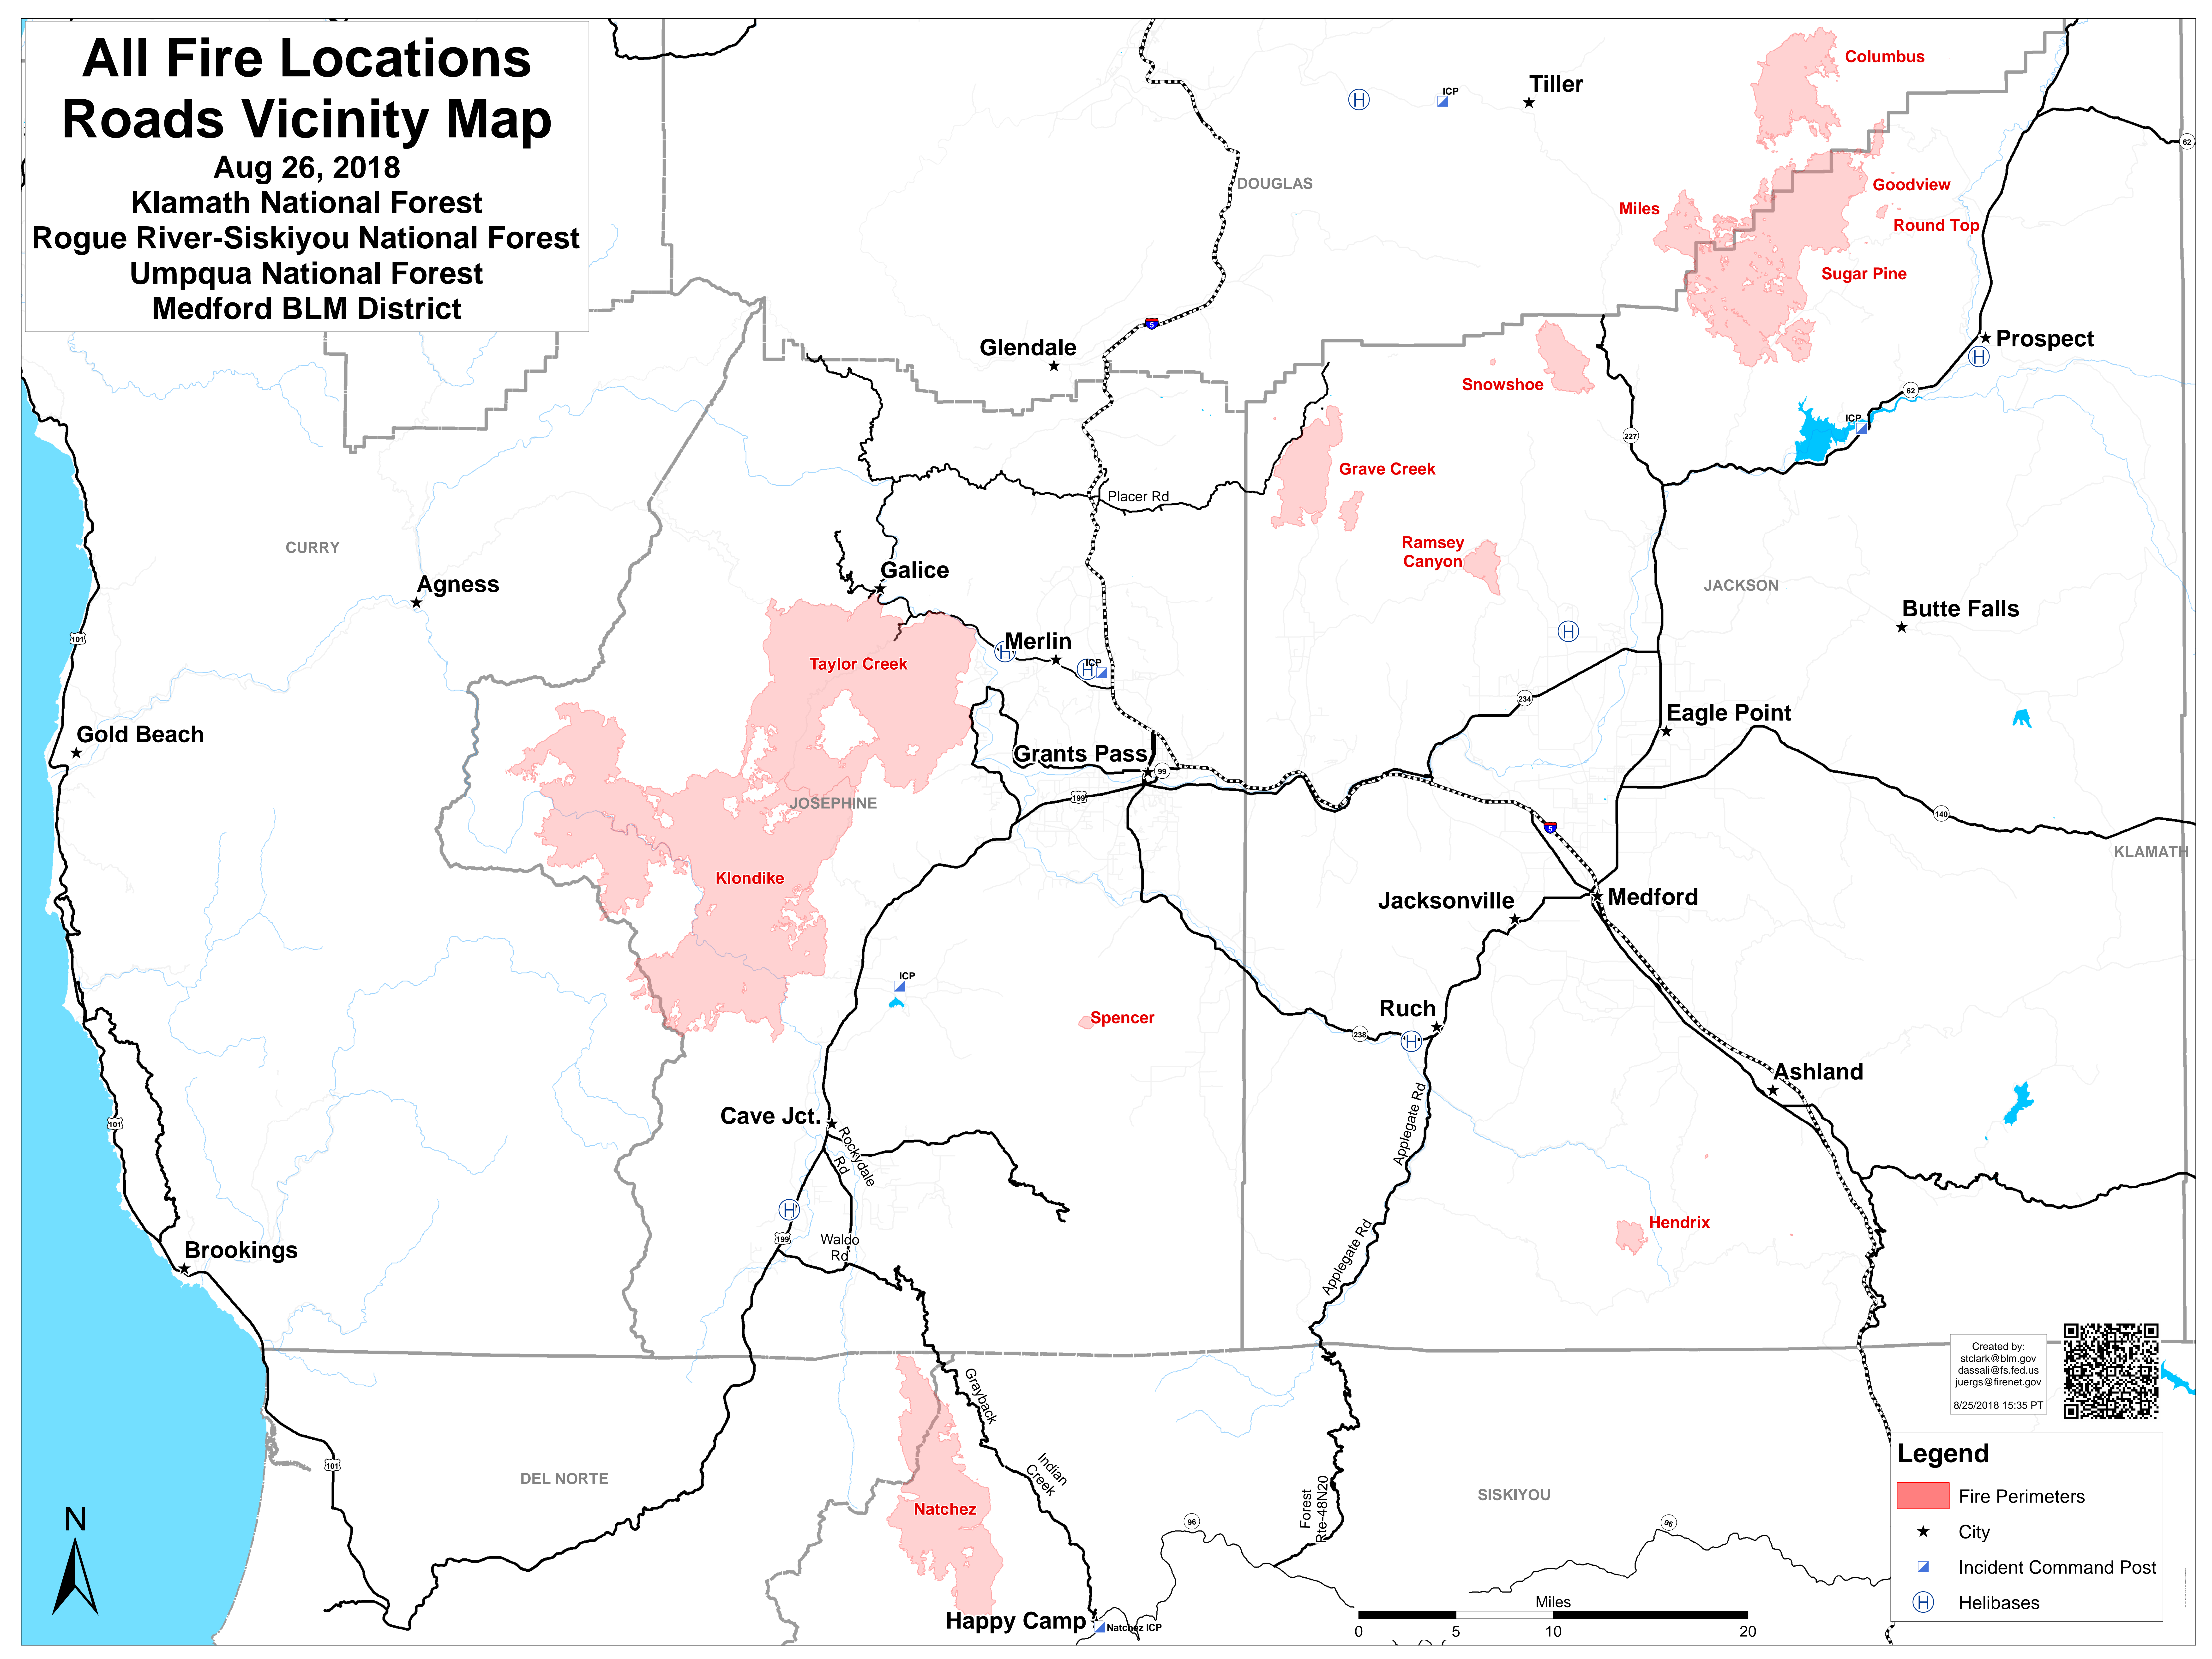

All Fire Locations Roads Vicinity Map

Aug 26, 2018

Klamath National Forest
Rogue River-Siskiyou National Forest
Umpqua National Forest
Medford BLM District

Created by:
stclark@blm.gov
dassali@fs.fed.us
juergs@firenet.gov
8/25/2018 15:35 PT

Legend

- Fire Perimeters
- City
- Incident Command Post
- Helibases