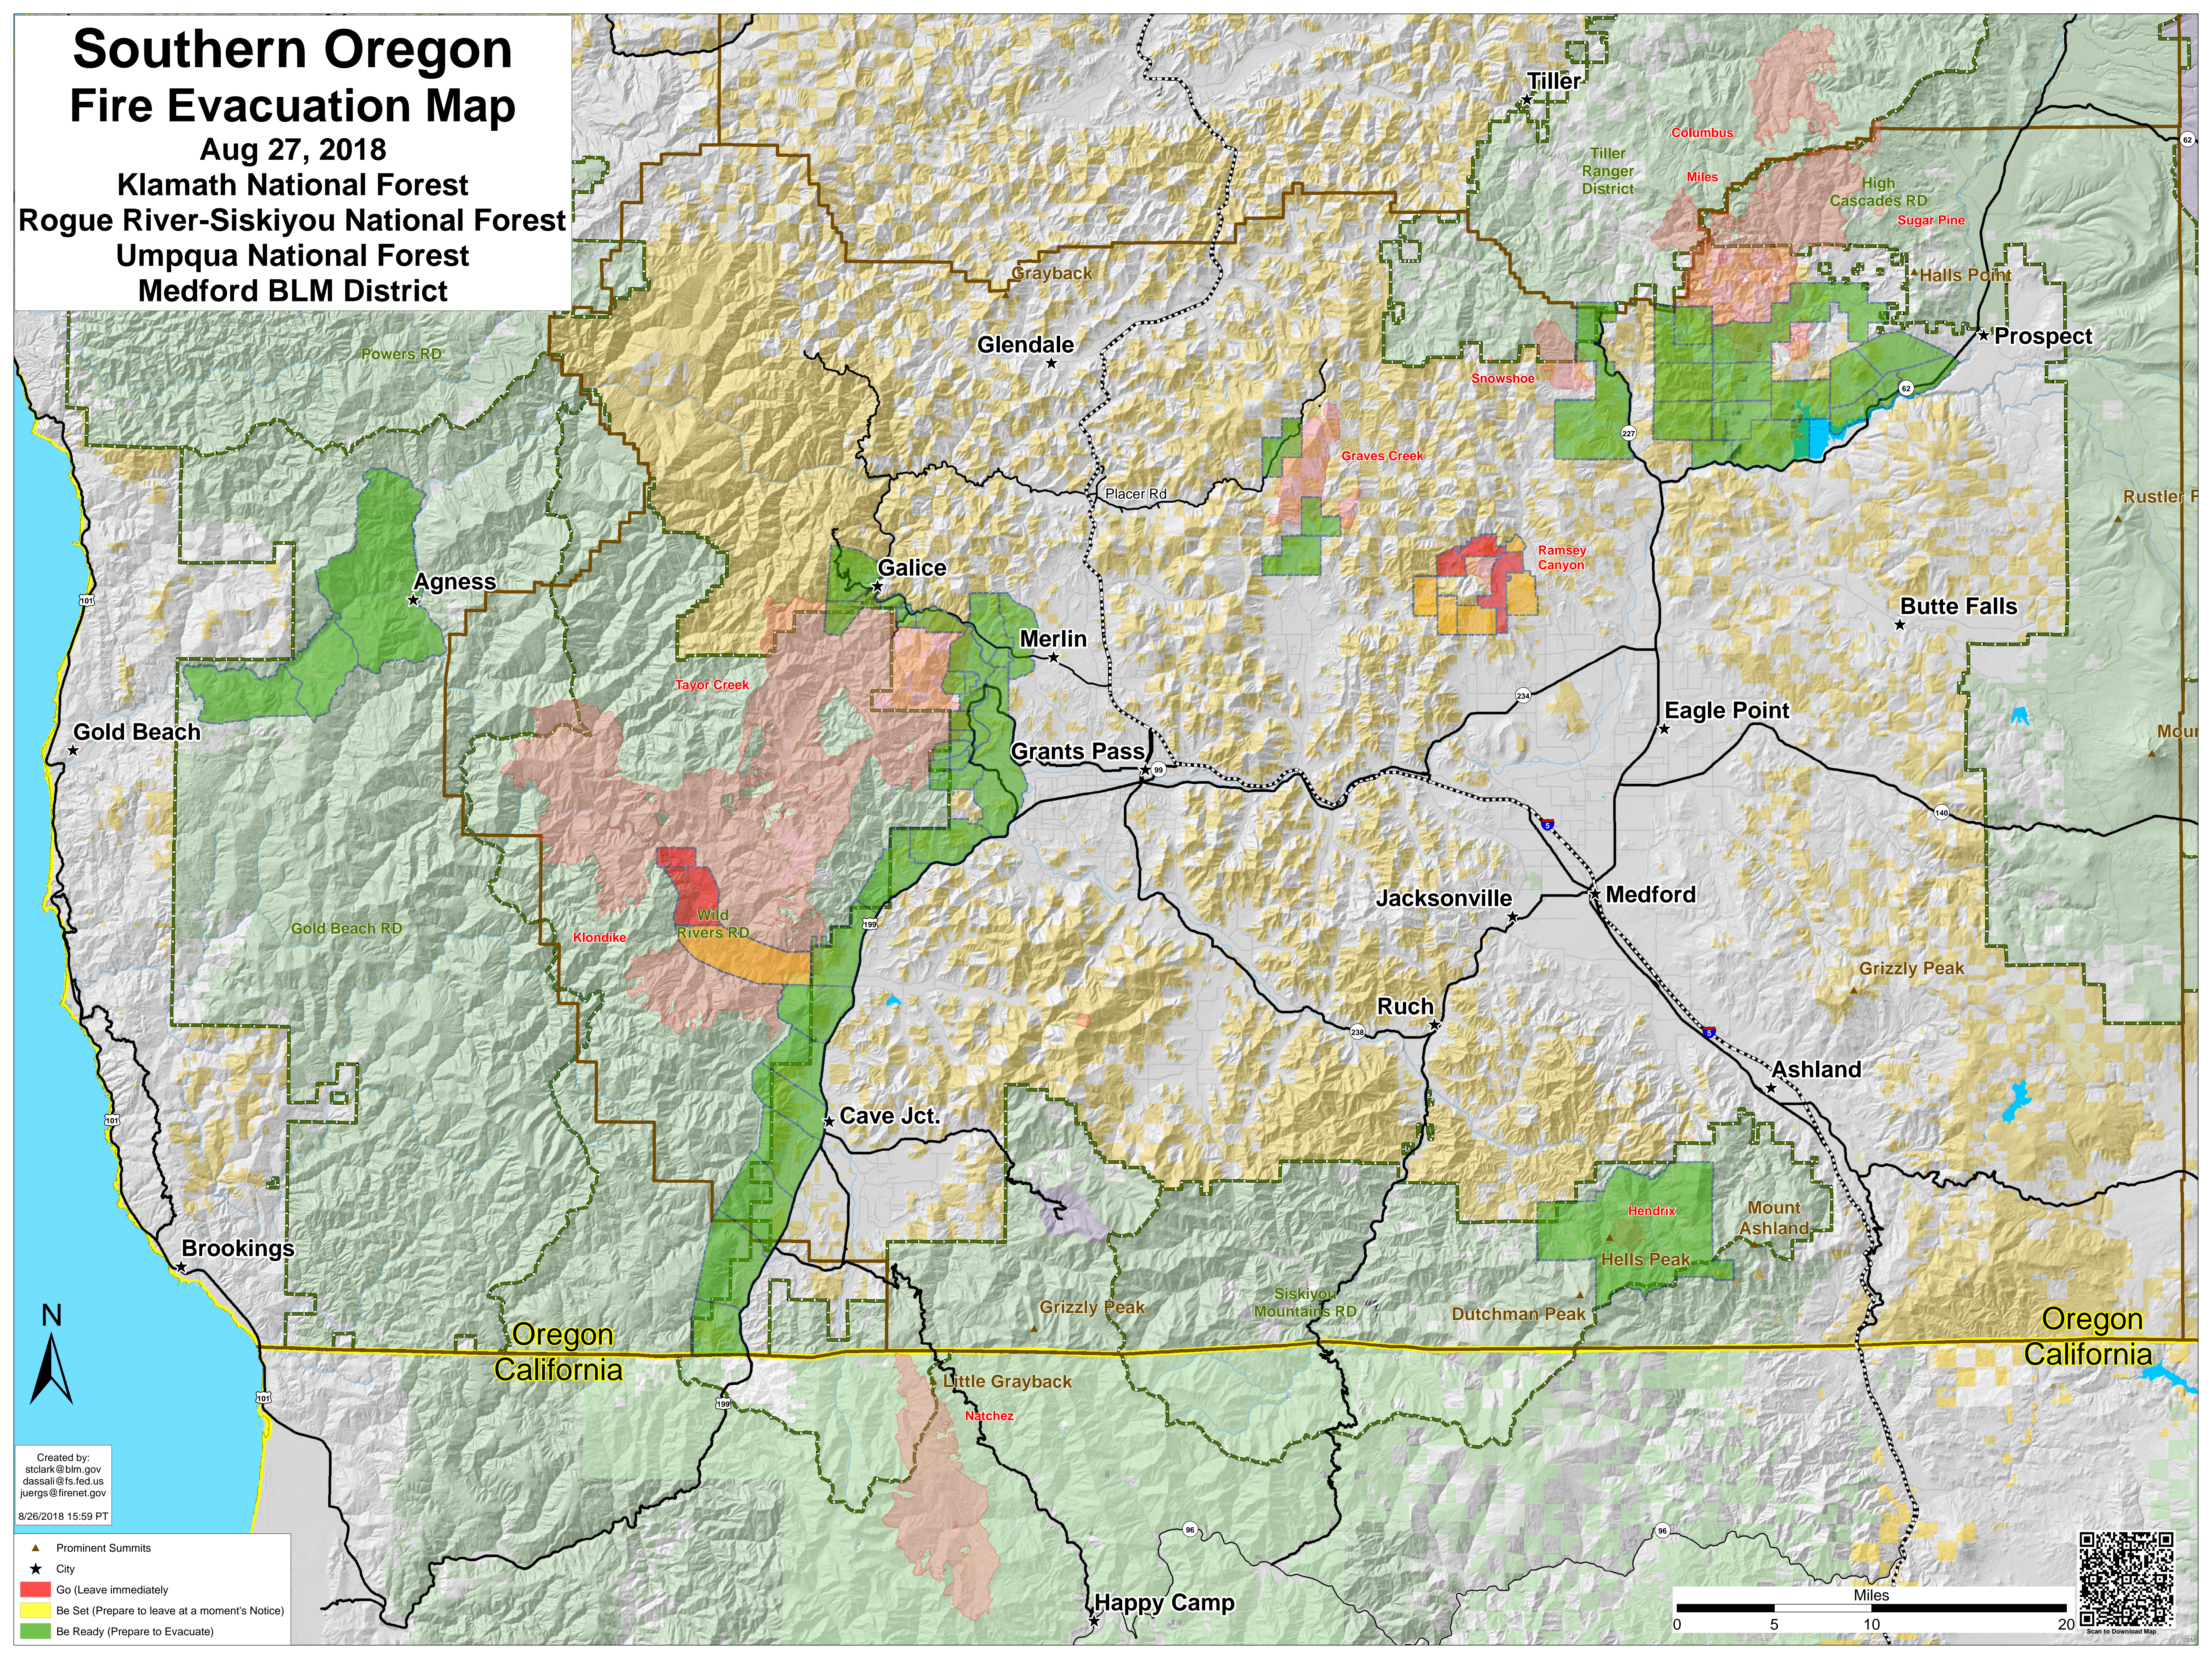

# Southern Oregon Fire Evacuation Map

Aug 27, 2018

Klamath National Forest

Rogue River-Siskiyou National Forest

Umpqua National Forest

Medford BLM District

- ▲ Prominent Summits
- ★ City
- Red: Go (Leave immediately)
- Yellow: Be Set (Prepare to leave at a moment's Notice)
- Green: Be Ready (Prepare to Evacuate)