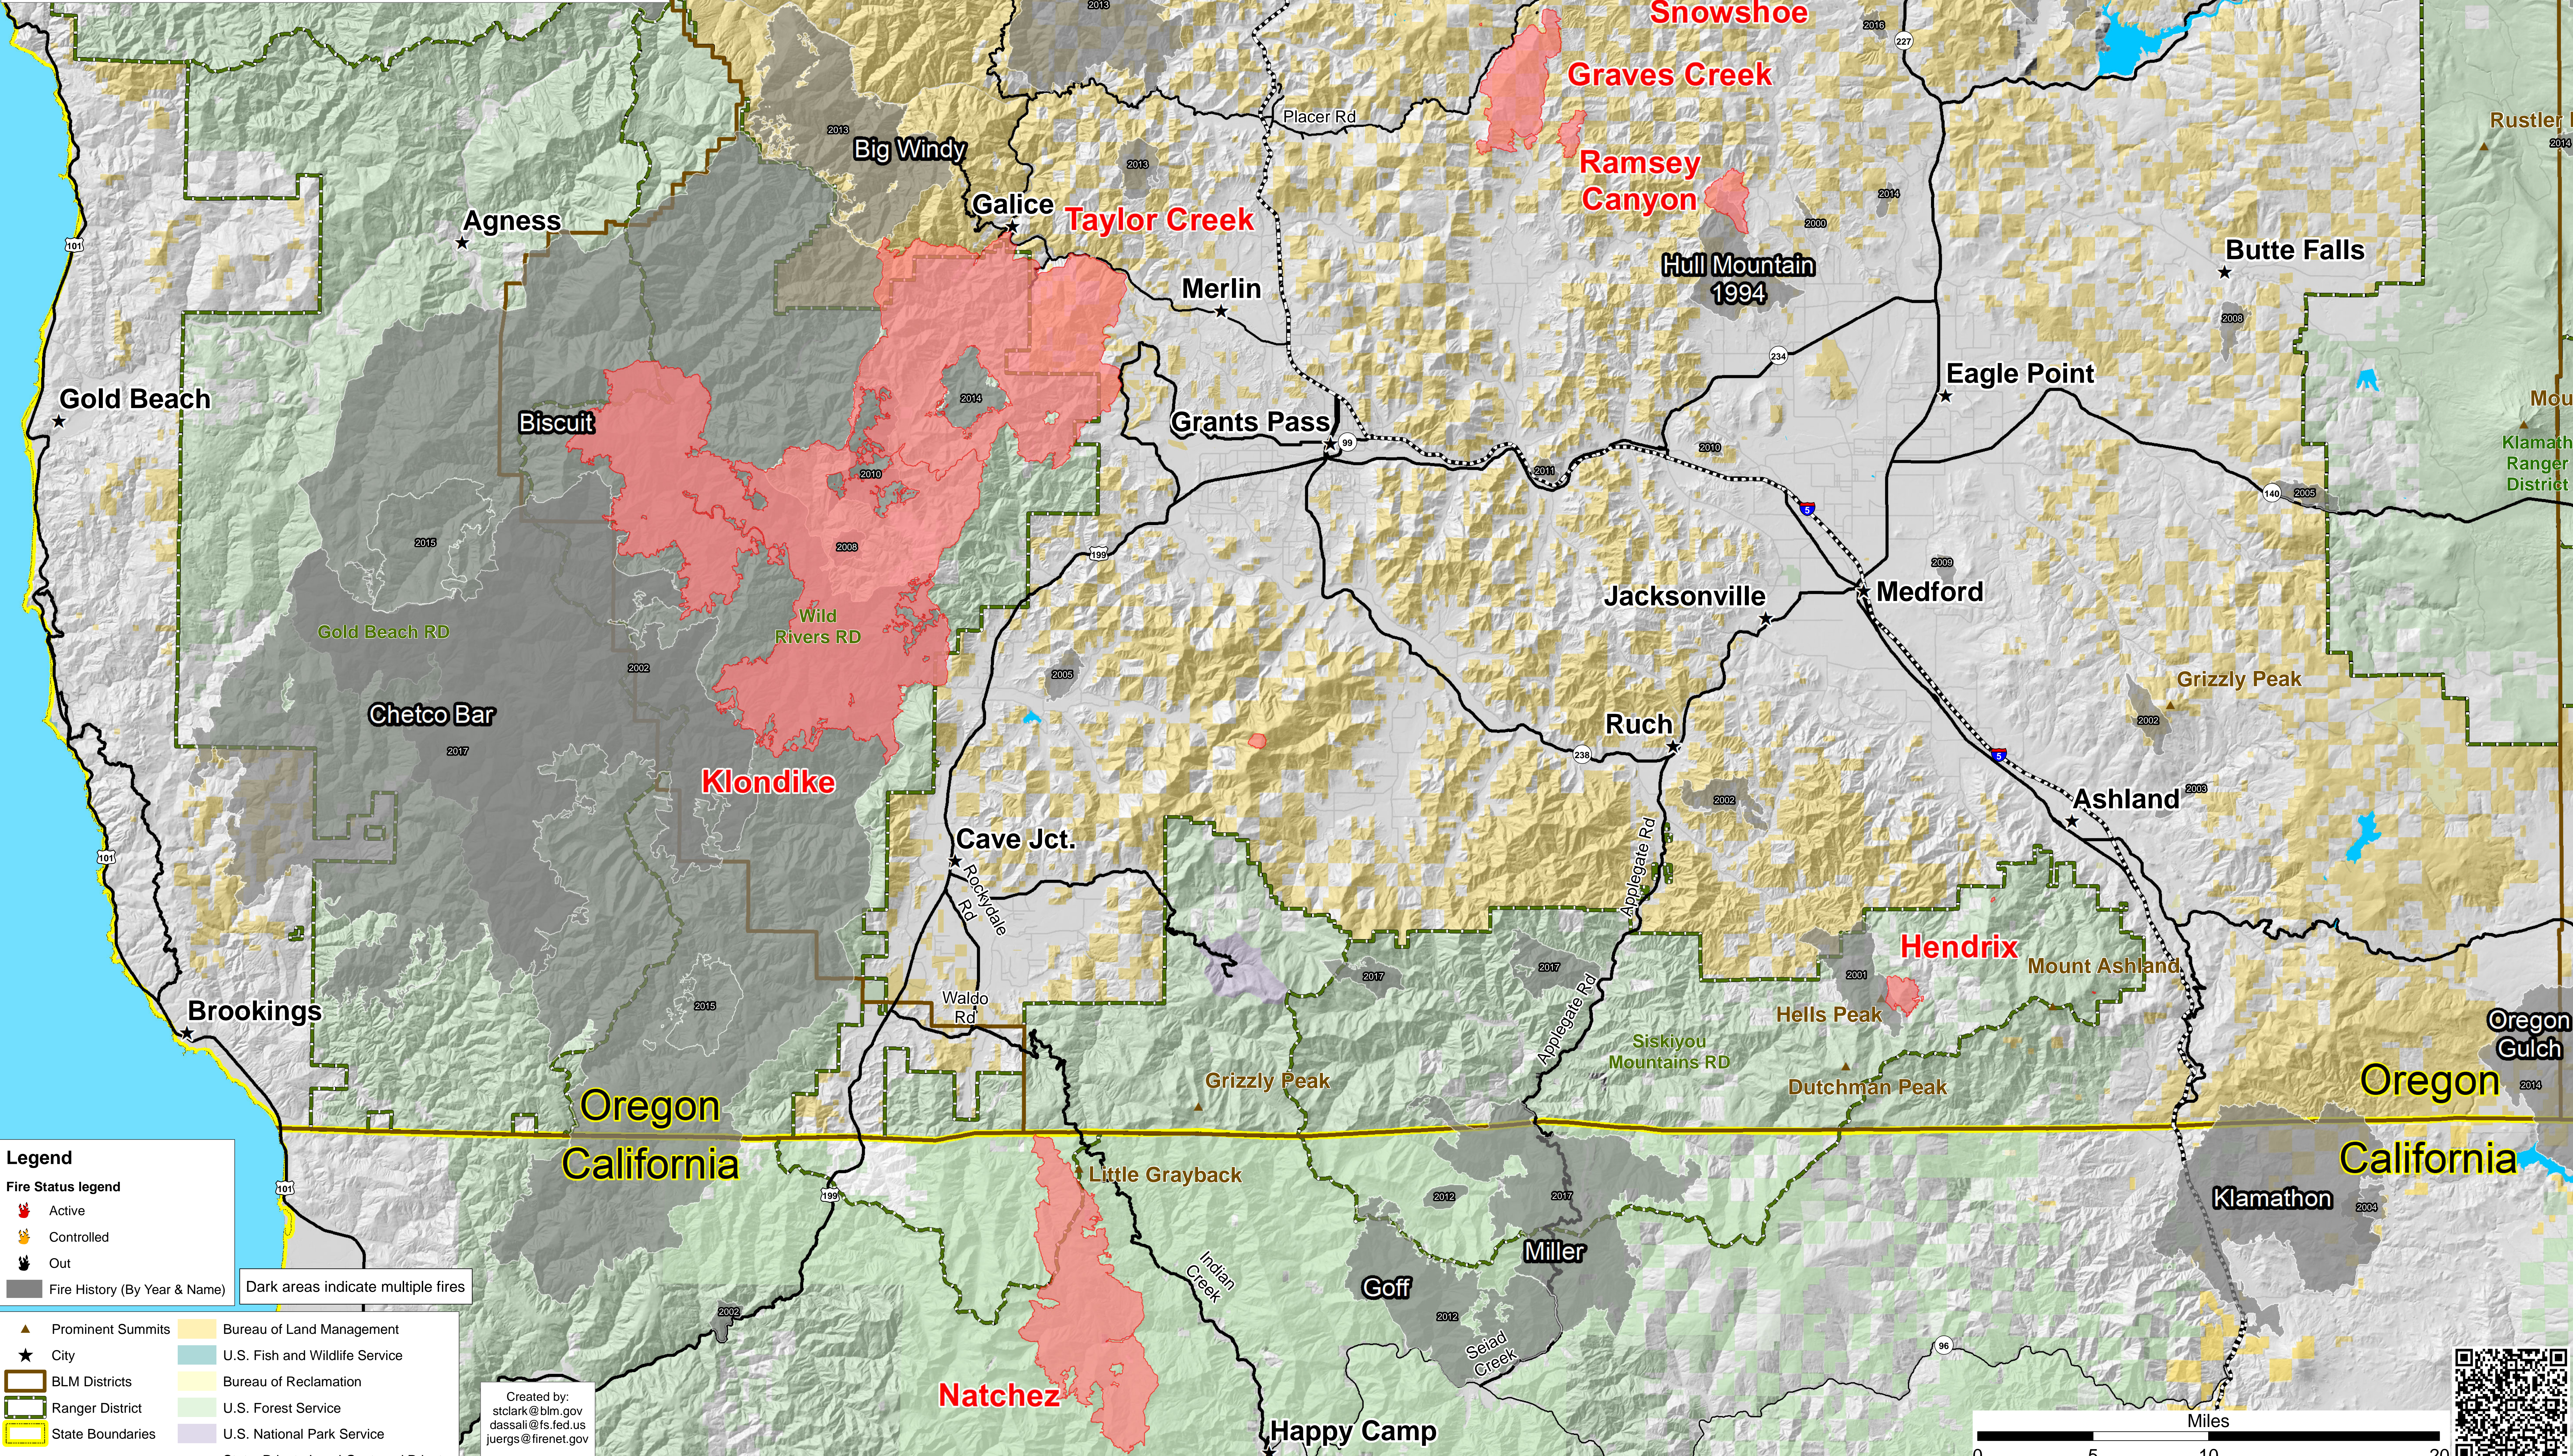

All Fire Locations History Map 1998-2017

Aug 27, 2018

Klamath National Forest
 Rogue River-Siskiyou National Forest
 Umpqua National Forest
 Medford BLM District

Legend

Fire Status legend

- Active
- Controlled
- Out
- Fire History (By Year & Name) Dark areas indicate multiple fires

Geographic Features Legend

- Prominent Summits
- City
- BLM Districts
- Ranger District
- State Boundaries
- Bureau of Land Management
- U.S. Fish and Wildlife Service
- Bureau of Reclamation
- U.S. Forest Service
- U.S. National Park Service
- State, Private, Local Govt, and Private