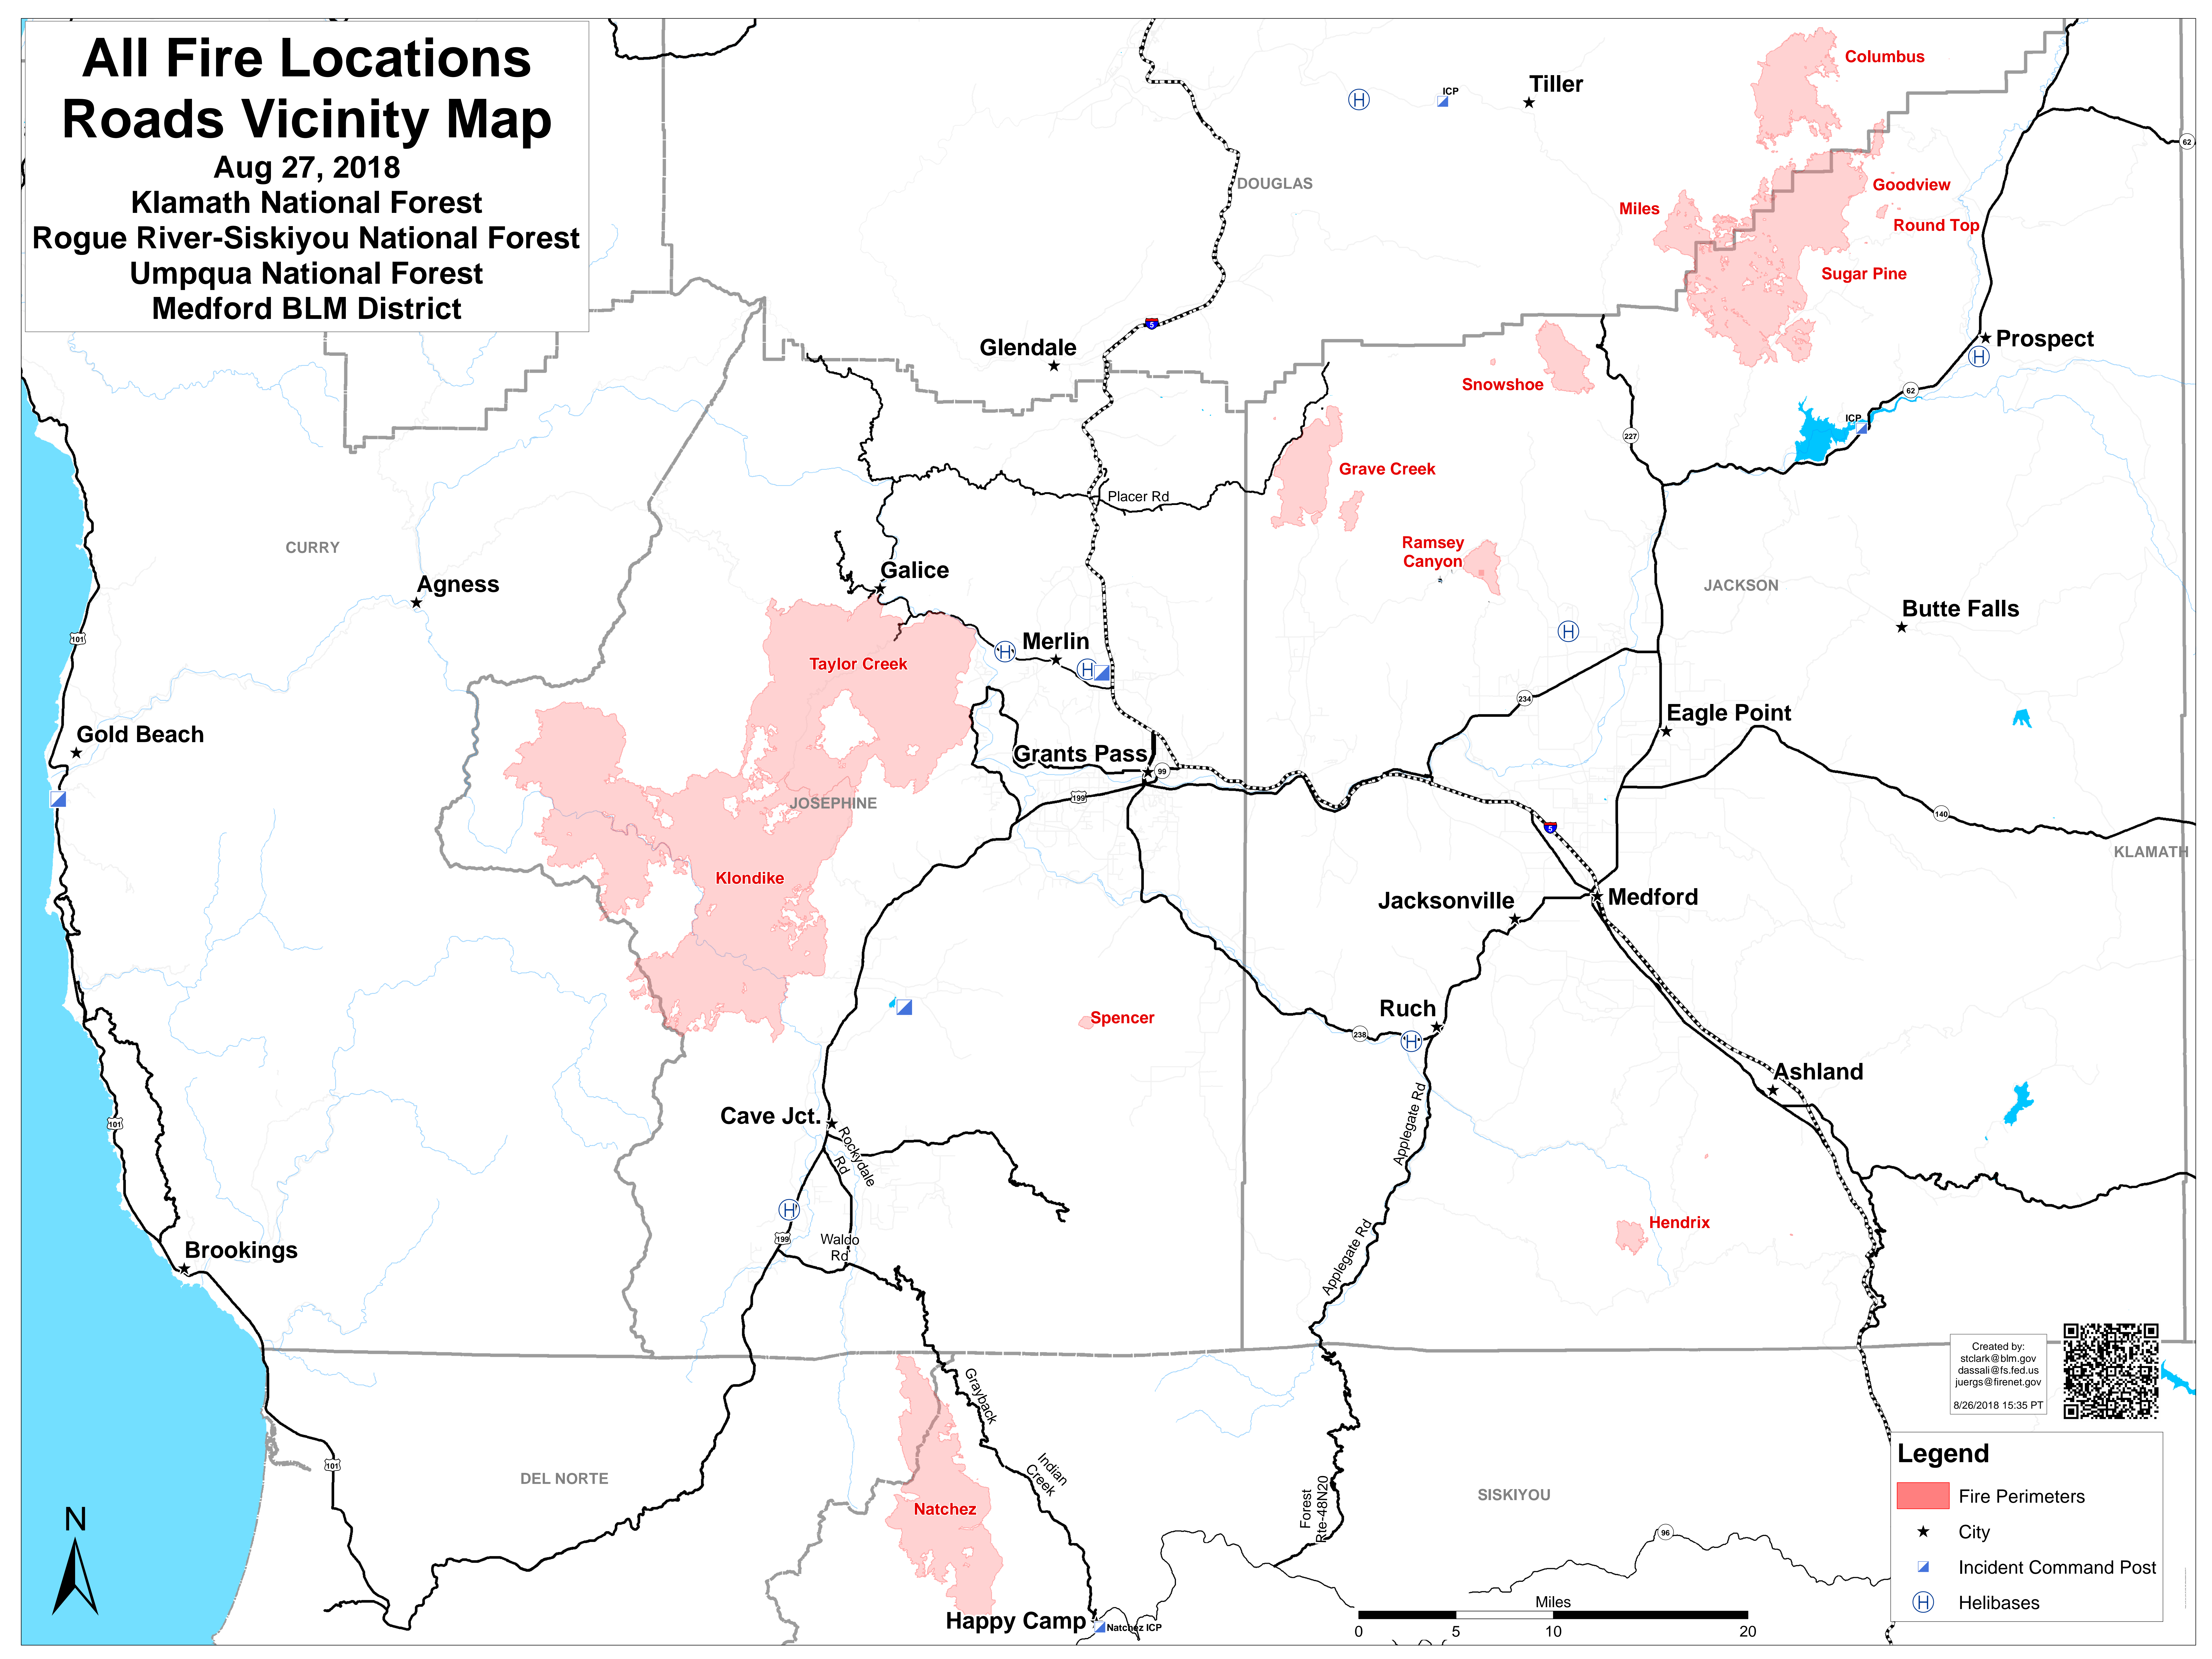

All Fire Locations Roads Vicinity Map

Aug 27, 2018

Klamath National Forest
Rogue River-Siskiyou National Forest
Umpqua National Forest
Medford BLM District

Created by:
stclark@blm.gov
dassali@fs.fed.us
juergs@firenet.gov
8/26/2018 15:35 PT

Legend

- Fire Perimeters
- City
- Incident Command Post
- Helibases