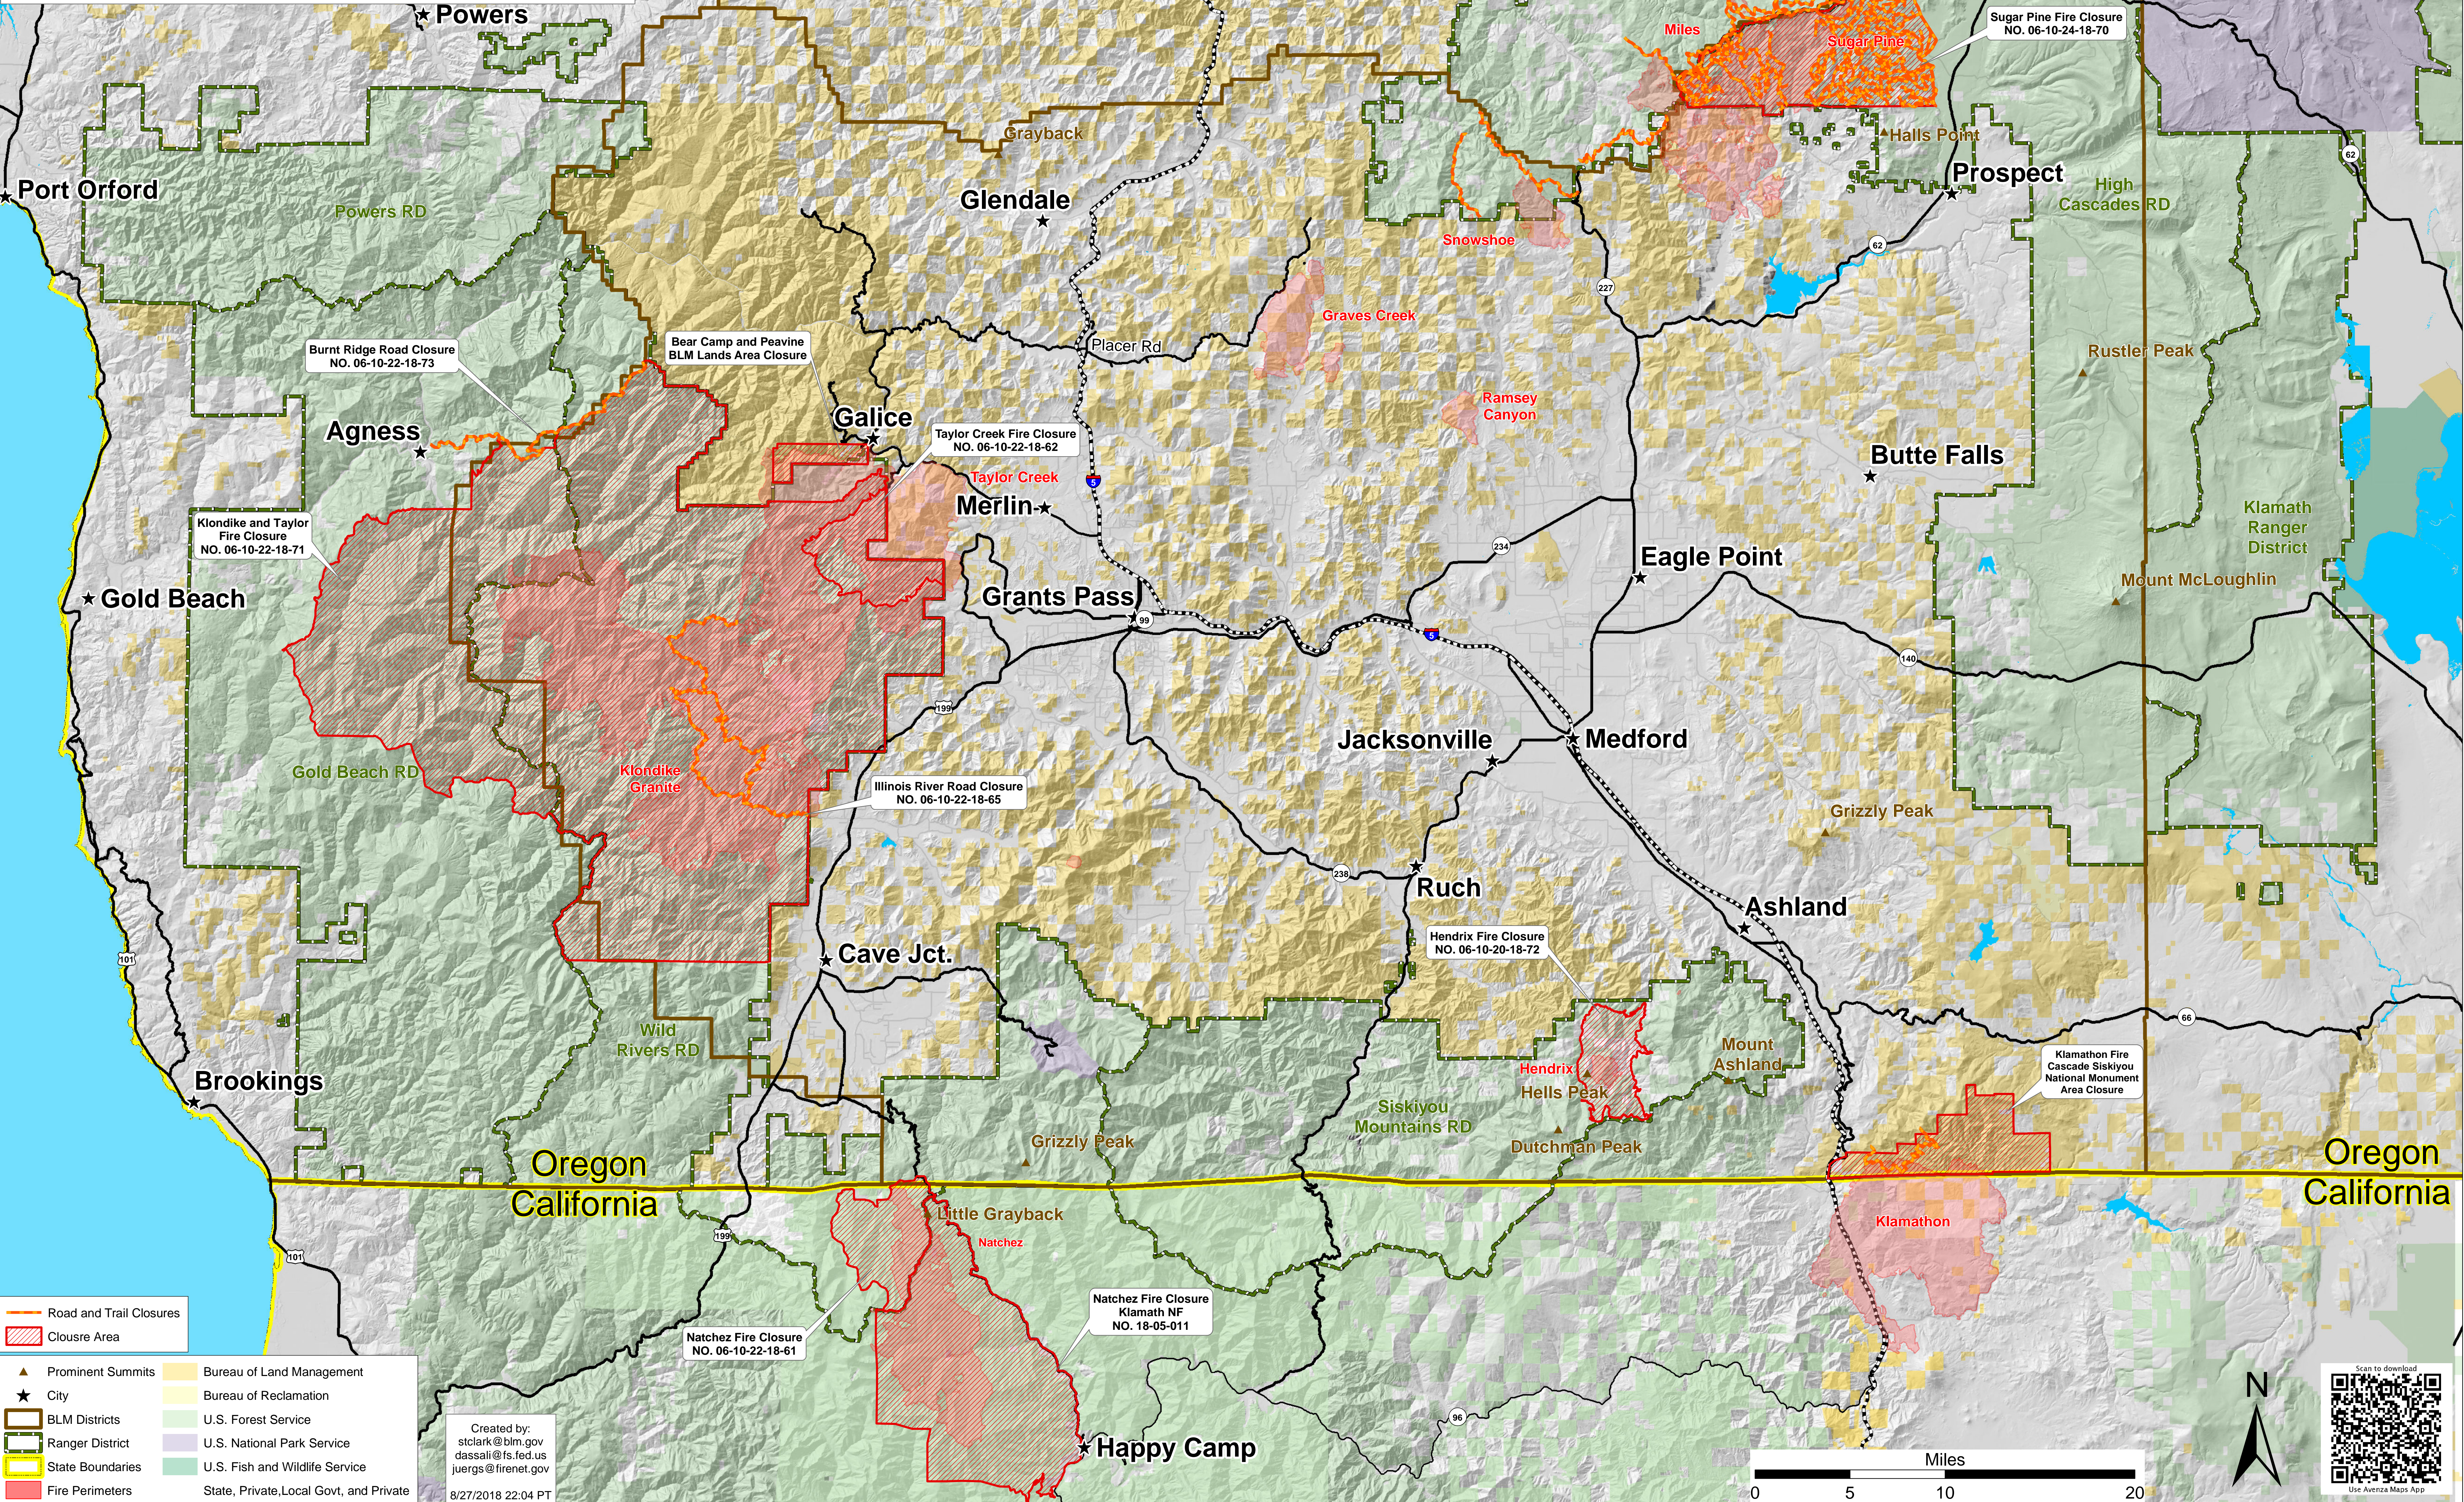

All Fire Closures Vicinity Map

August 28, 2018

Klamath National Forest
Rogue River-Siskiyou National Forest
Umpqua National Forest
Medford BLM District

Legend

- Road and Trail Closures
- Closure Area
- Prominent Summits
- City
- BLM Districts
- Ranger District
- State Boundaries
- Fire Perimeters
- Bureau of Land Management
- Bureau of Reclamation
- U.S. Forest Service
- U.S. National Park Service
- U.S. Fish and Wildlife Service
- State, Private, Local Govt, and Private