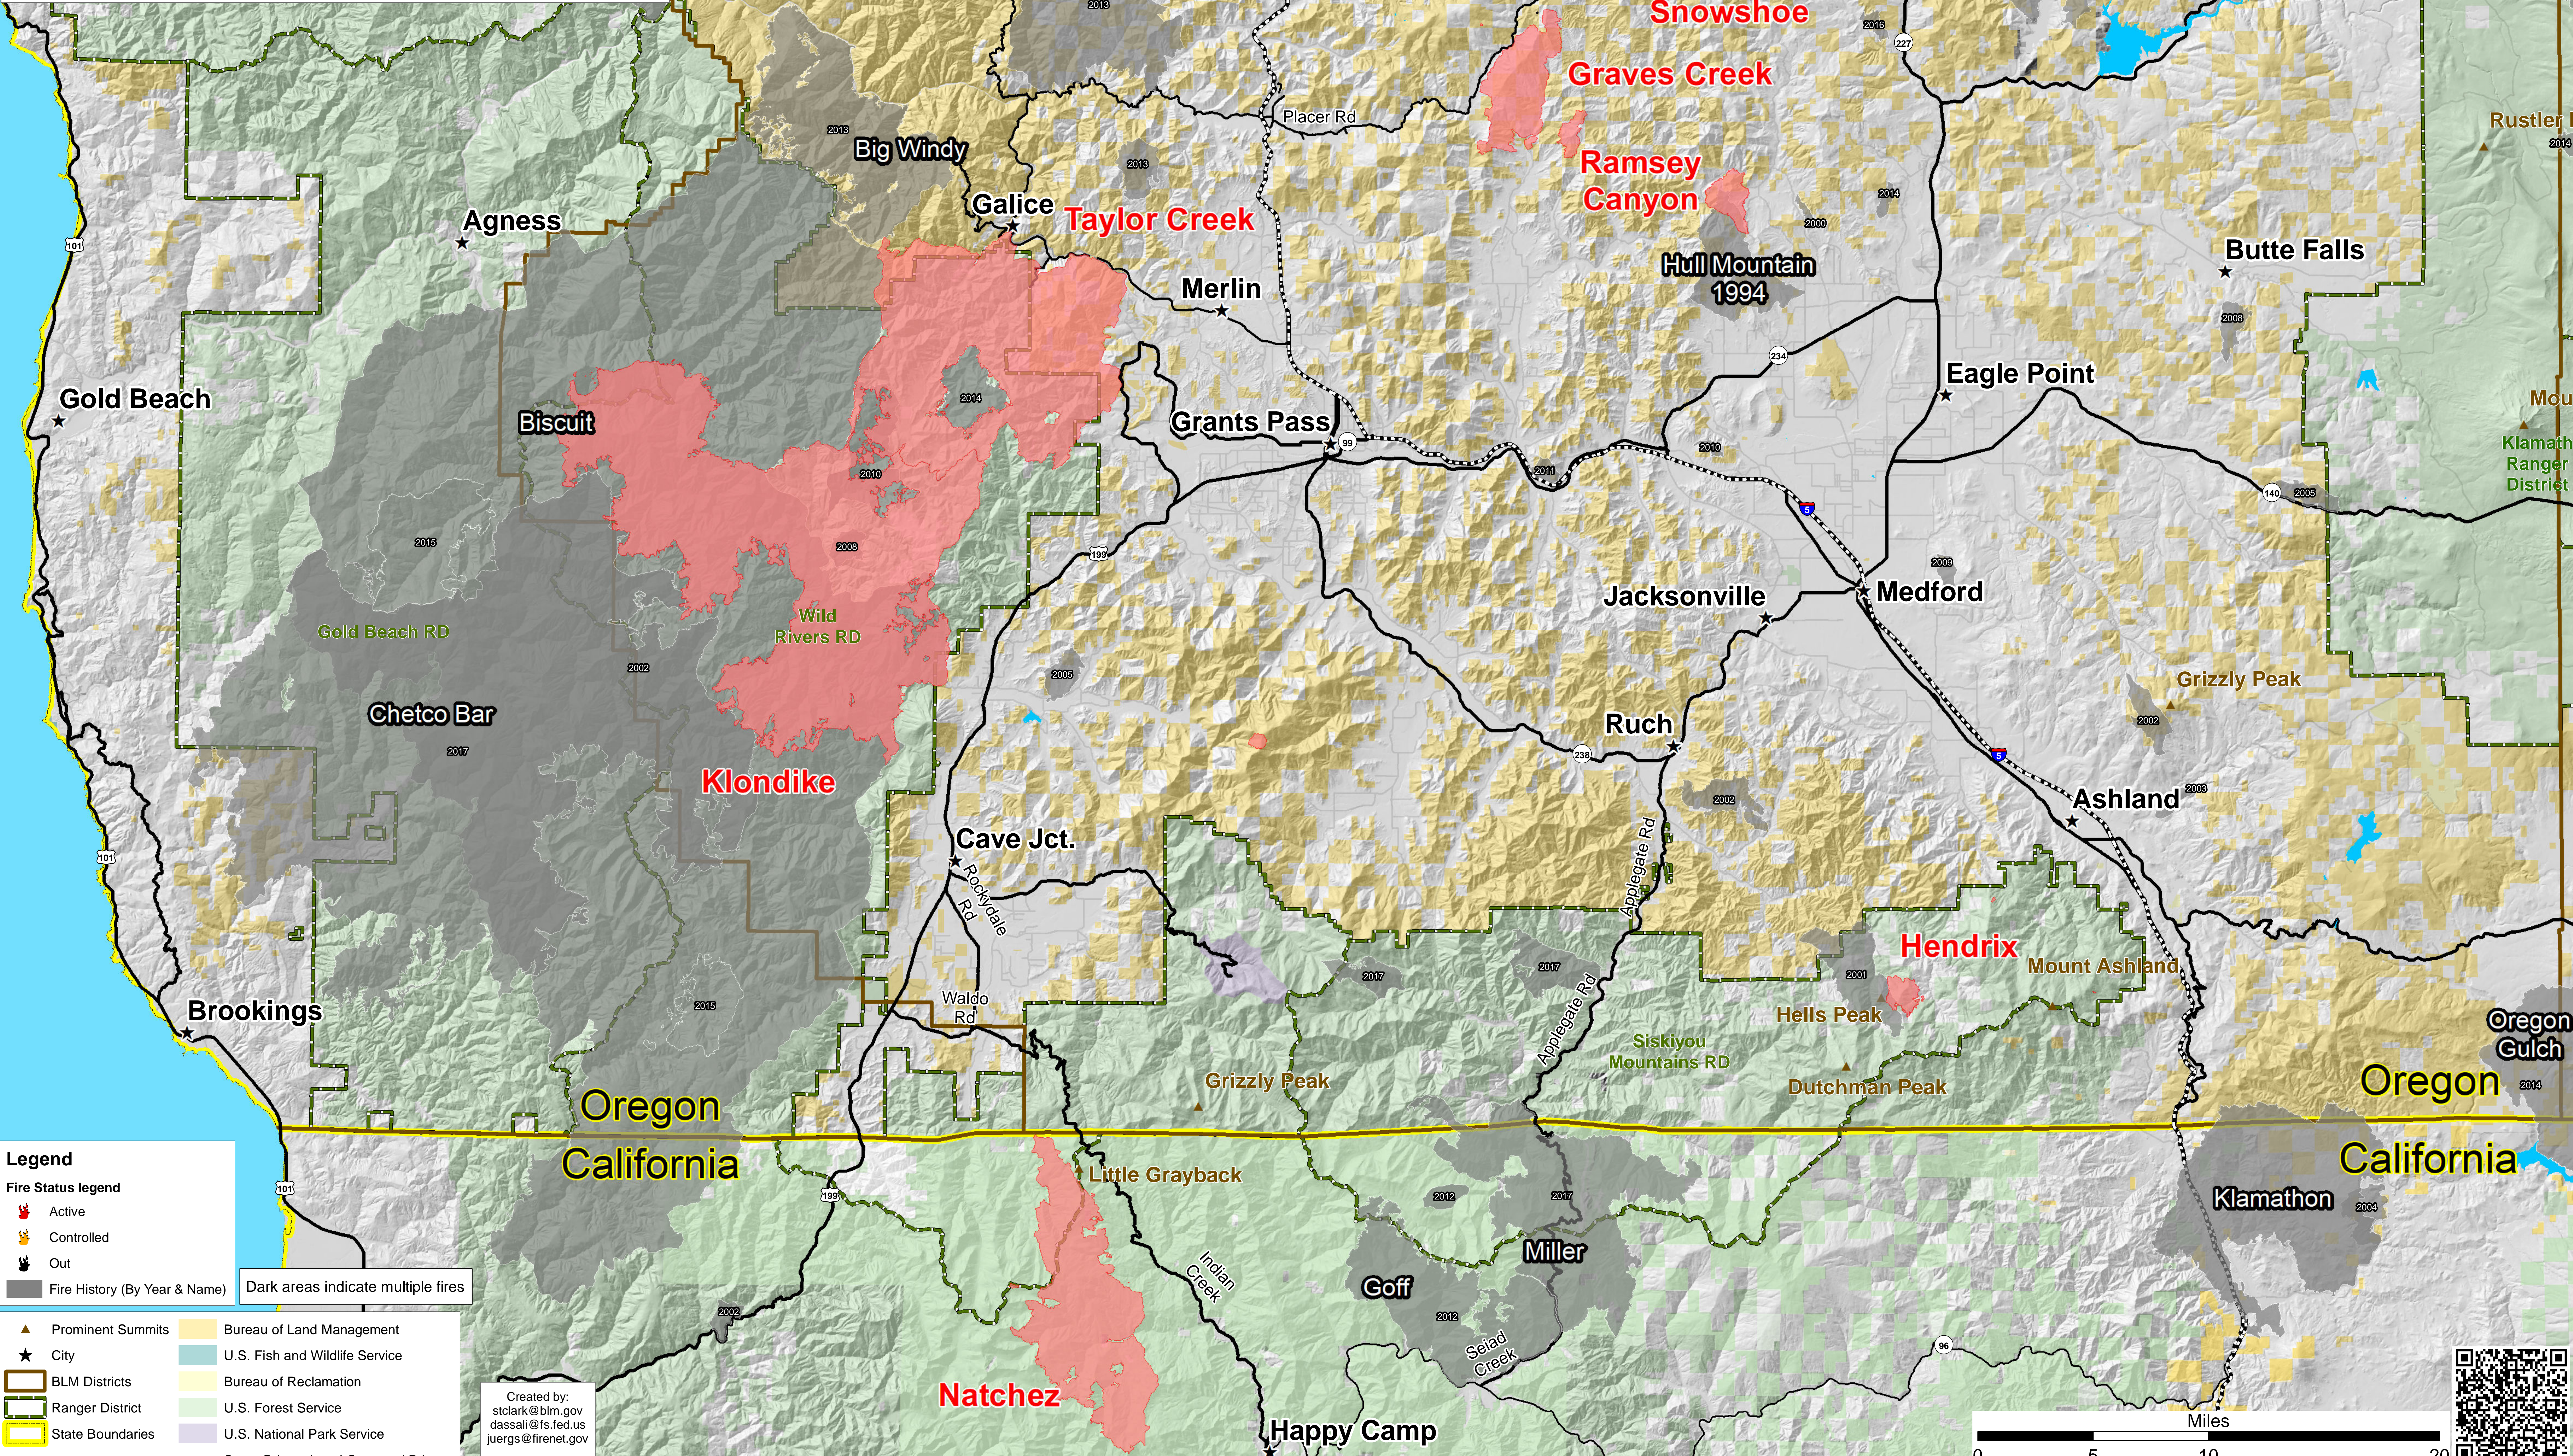

All Fire Locations History Map 1998-2017

Aug 28, 2018

Klamath National Forest
 Rogue River-Siskiyou National Forest
 Umpqua National Forest
 Medford BLM District

Legend

Fire Status legend

- Active
- Controlled
- Out
- Fire History (By Year & Name) Dark areas indicate multiple fires

- Prominent Summits
- City
- BLM Districts
- Ranger District
- State Boundaries
- Bureau of Land Management
- U.S. Fish and Wildlife Service
- Bureau of Reclamation
- U.S. Forest Service
- U.S. National Park Service
- State, Private, Local Govt, and Private