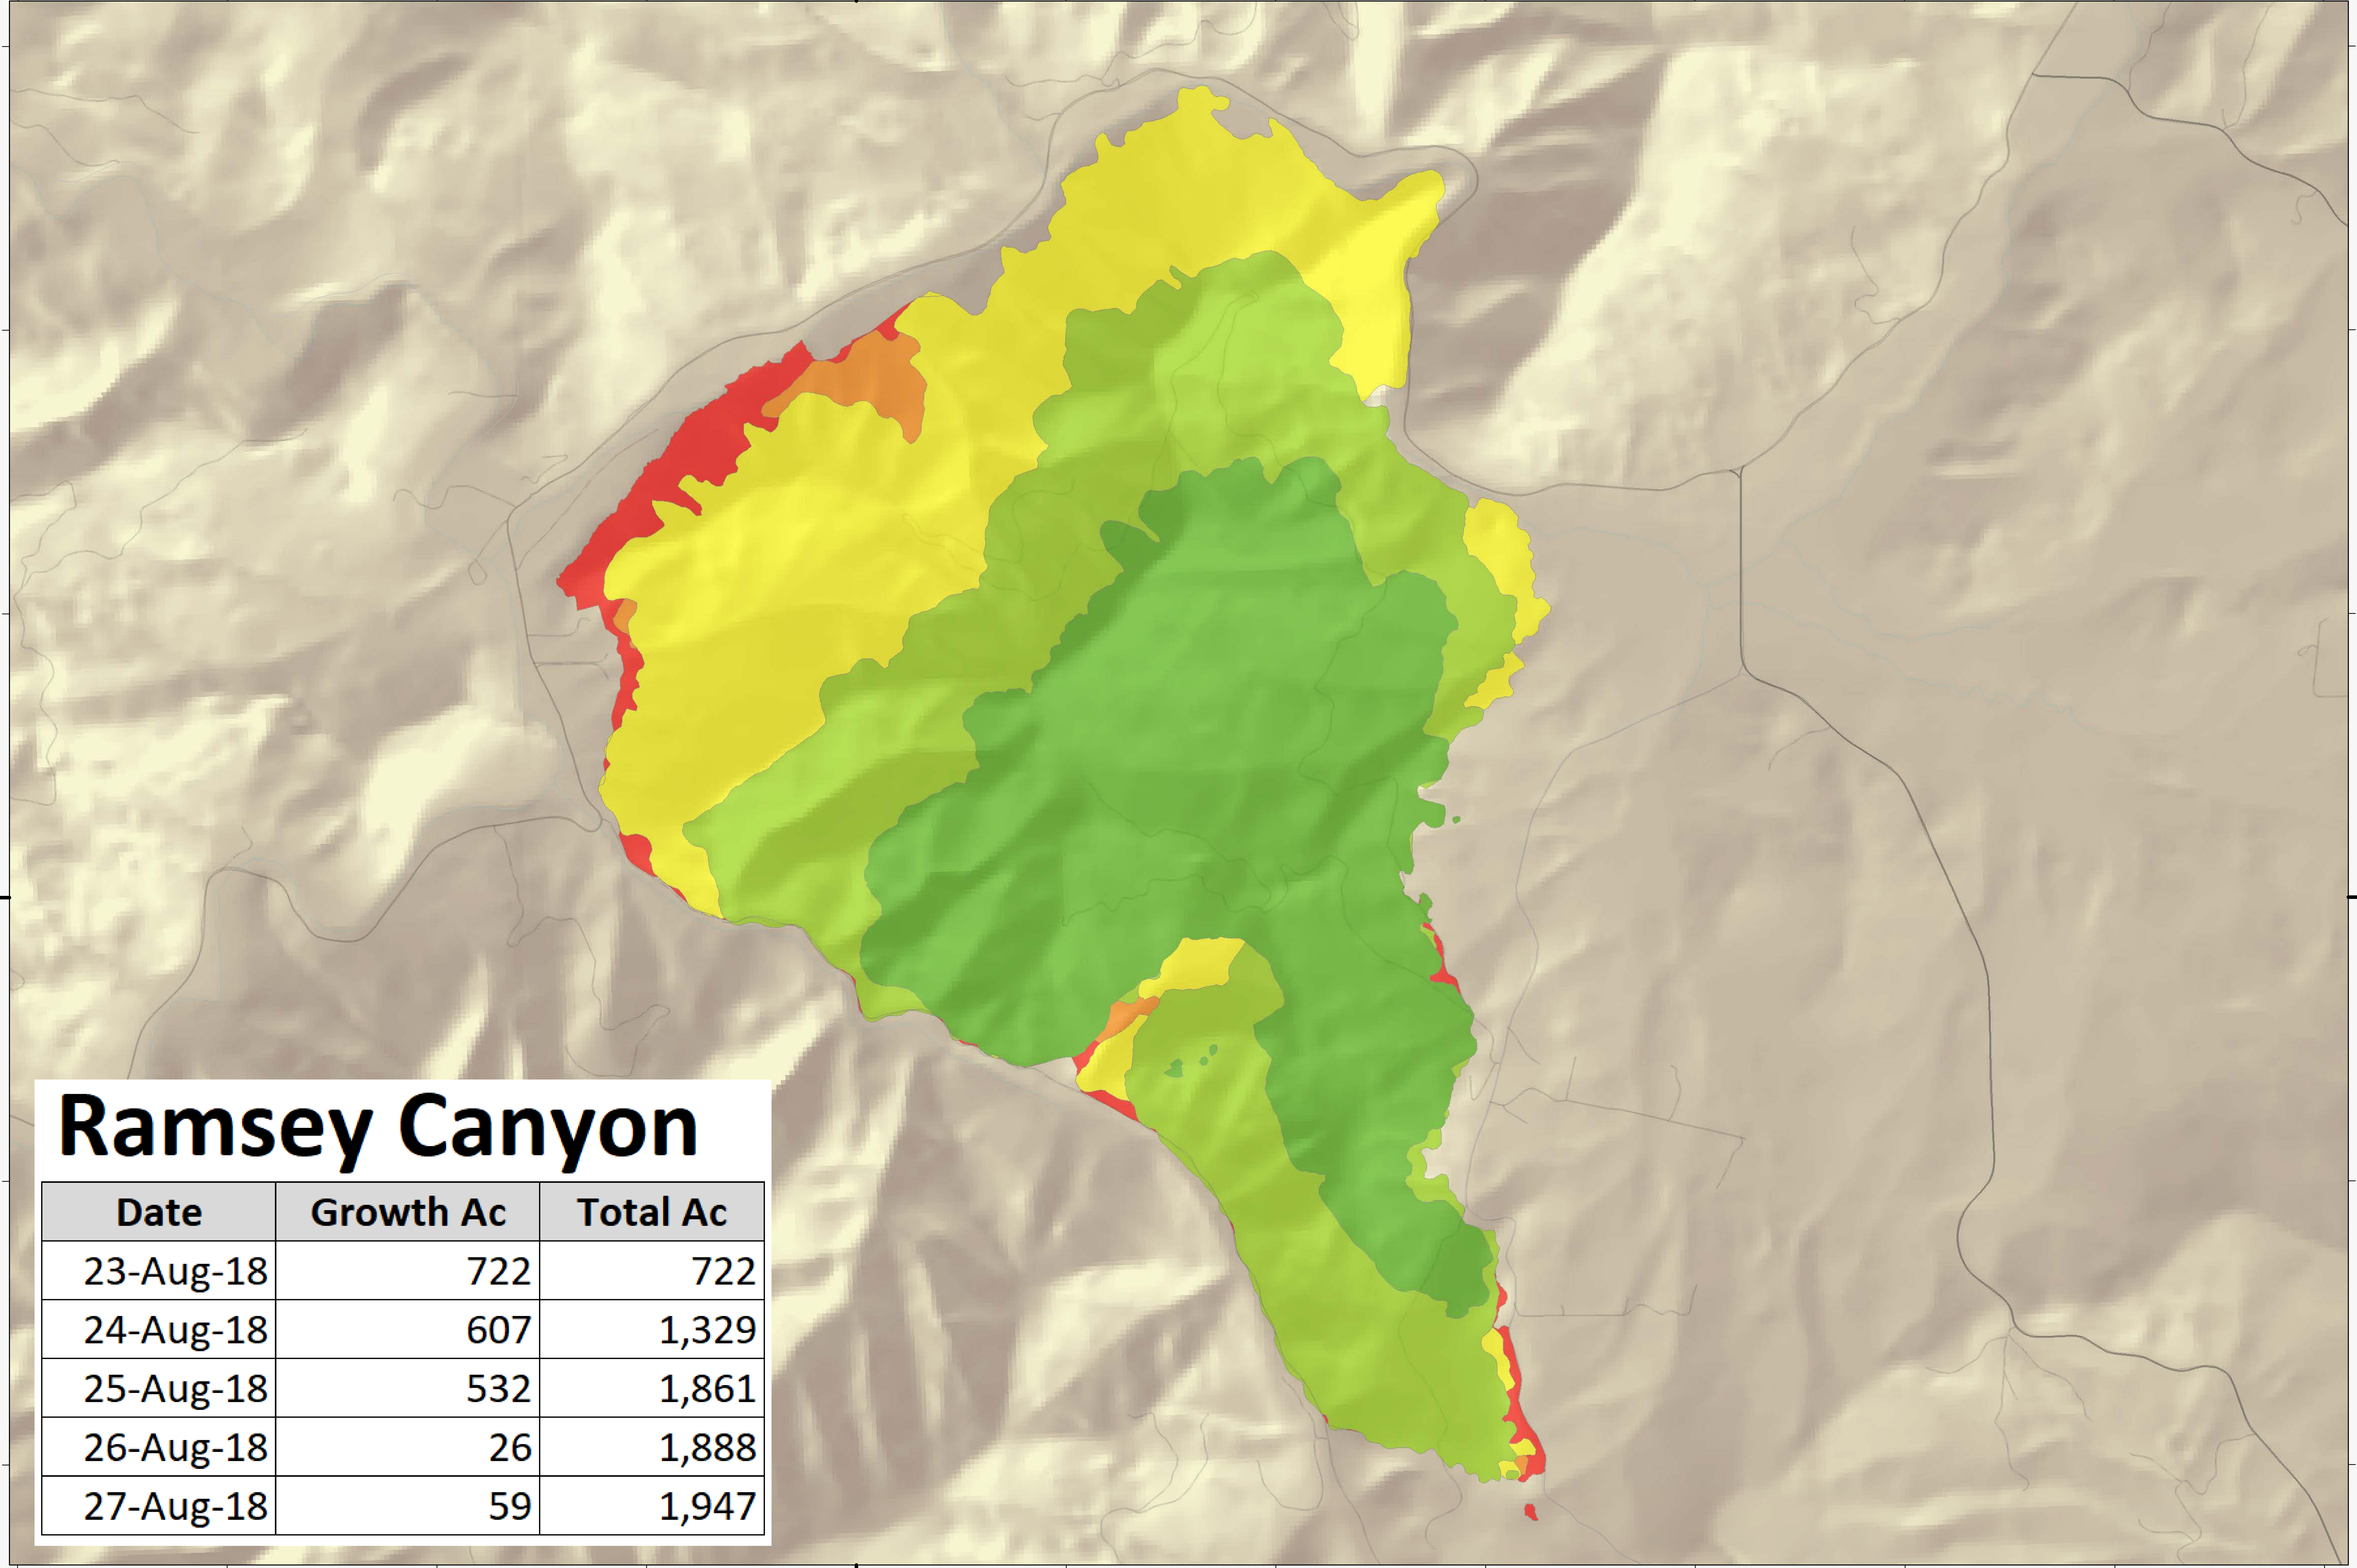

123°0'0"W

Ramsey Canyon

Date	Growth Ac	Total Ac
23-Aug-18	722	722
24-Aug-18	607	1,329
25-Aug-18	532	1,861
26-Aug-18	26	1,888
27-Aug-18	59	1,947

123°0'0"W

- ⊙ Fire_Points
- 8/23/2018
 8/26/2018
- 8/24/2018
 8/27/2018
- 8/25/2018

Progression Map Ramsey Canyon

IR Data as of: 08/25/2018 21:57

Created by:
OR Medford Fire Support
8/27/2018 15:06 PT

S OR MED
Ramsey
Prog
8/27/2018