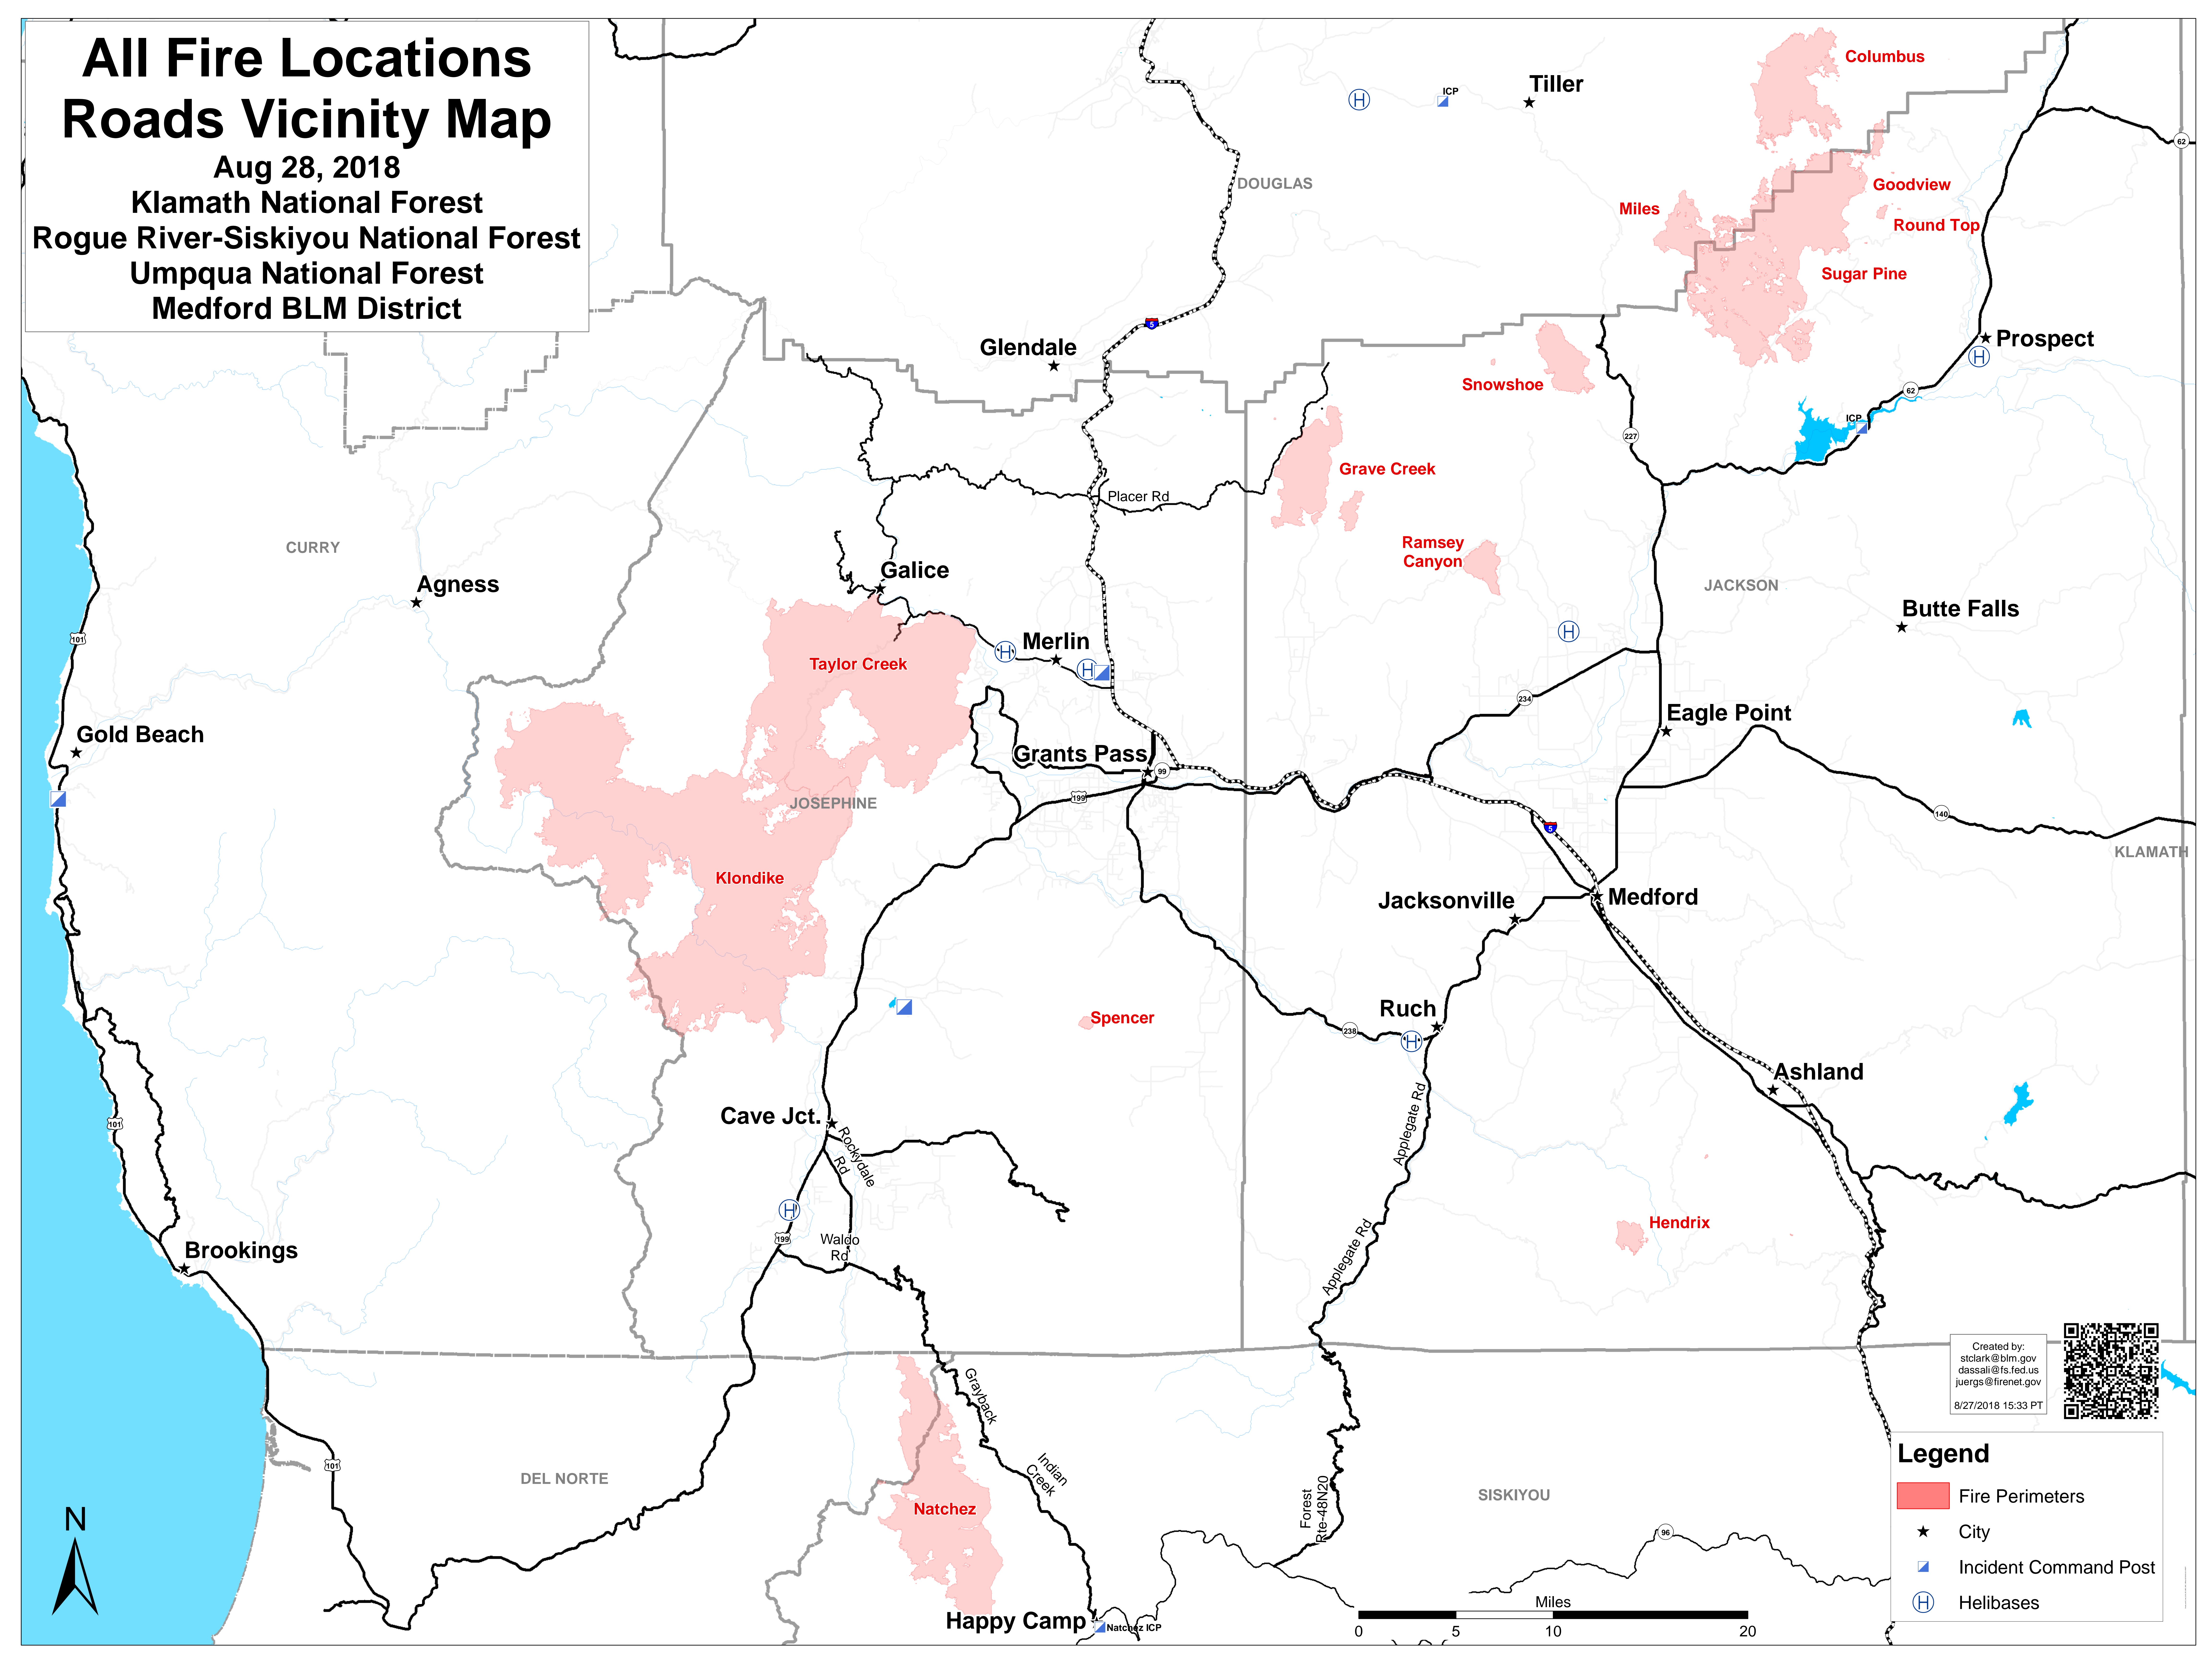

All Fire Locations Roads Vicinity Map

Aug 28, 2018

Klamath National Forest
Rogue River-Siskiyou National Forest
Umpqua National Forest
Medford BLM District

Created by:
stclark@blm.gov
dassali@fs.fed.us
juergs@firenet.gov
8/27/2018 15:33 PT

Legend

- Fire Perimeters
- City
- Incident Command Post
- Helibases