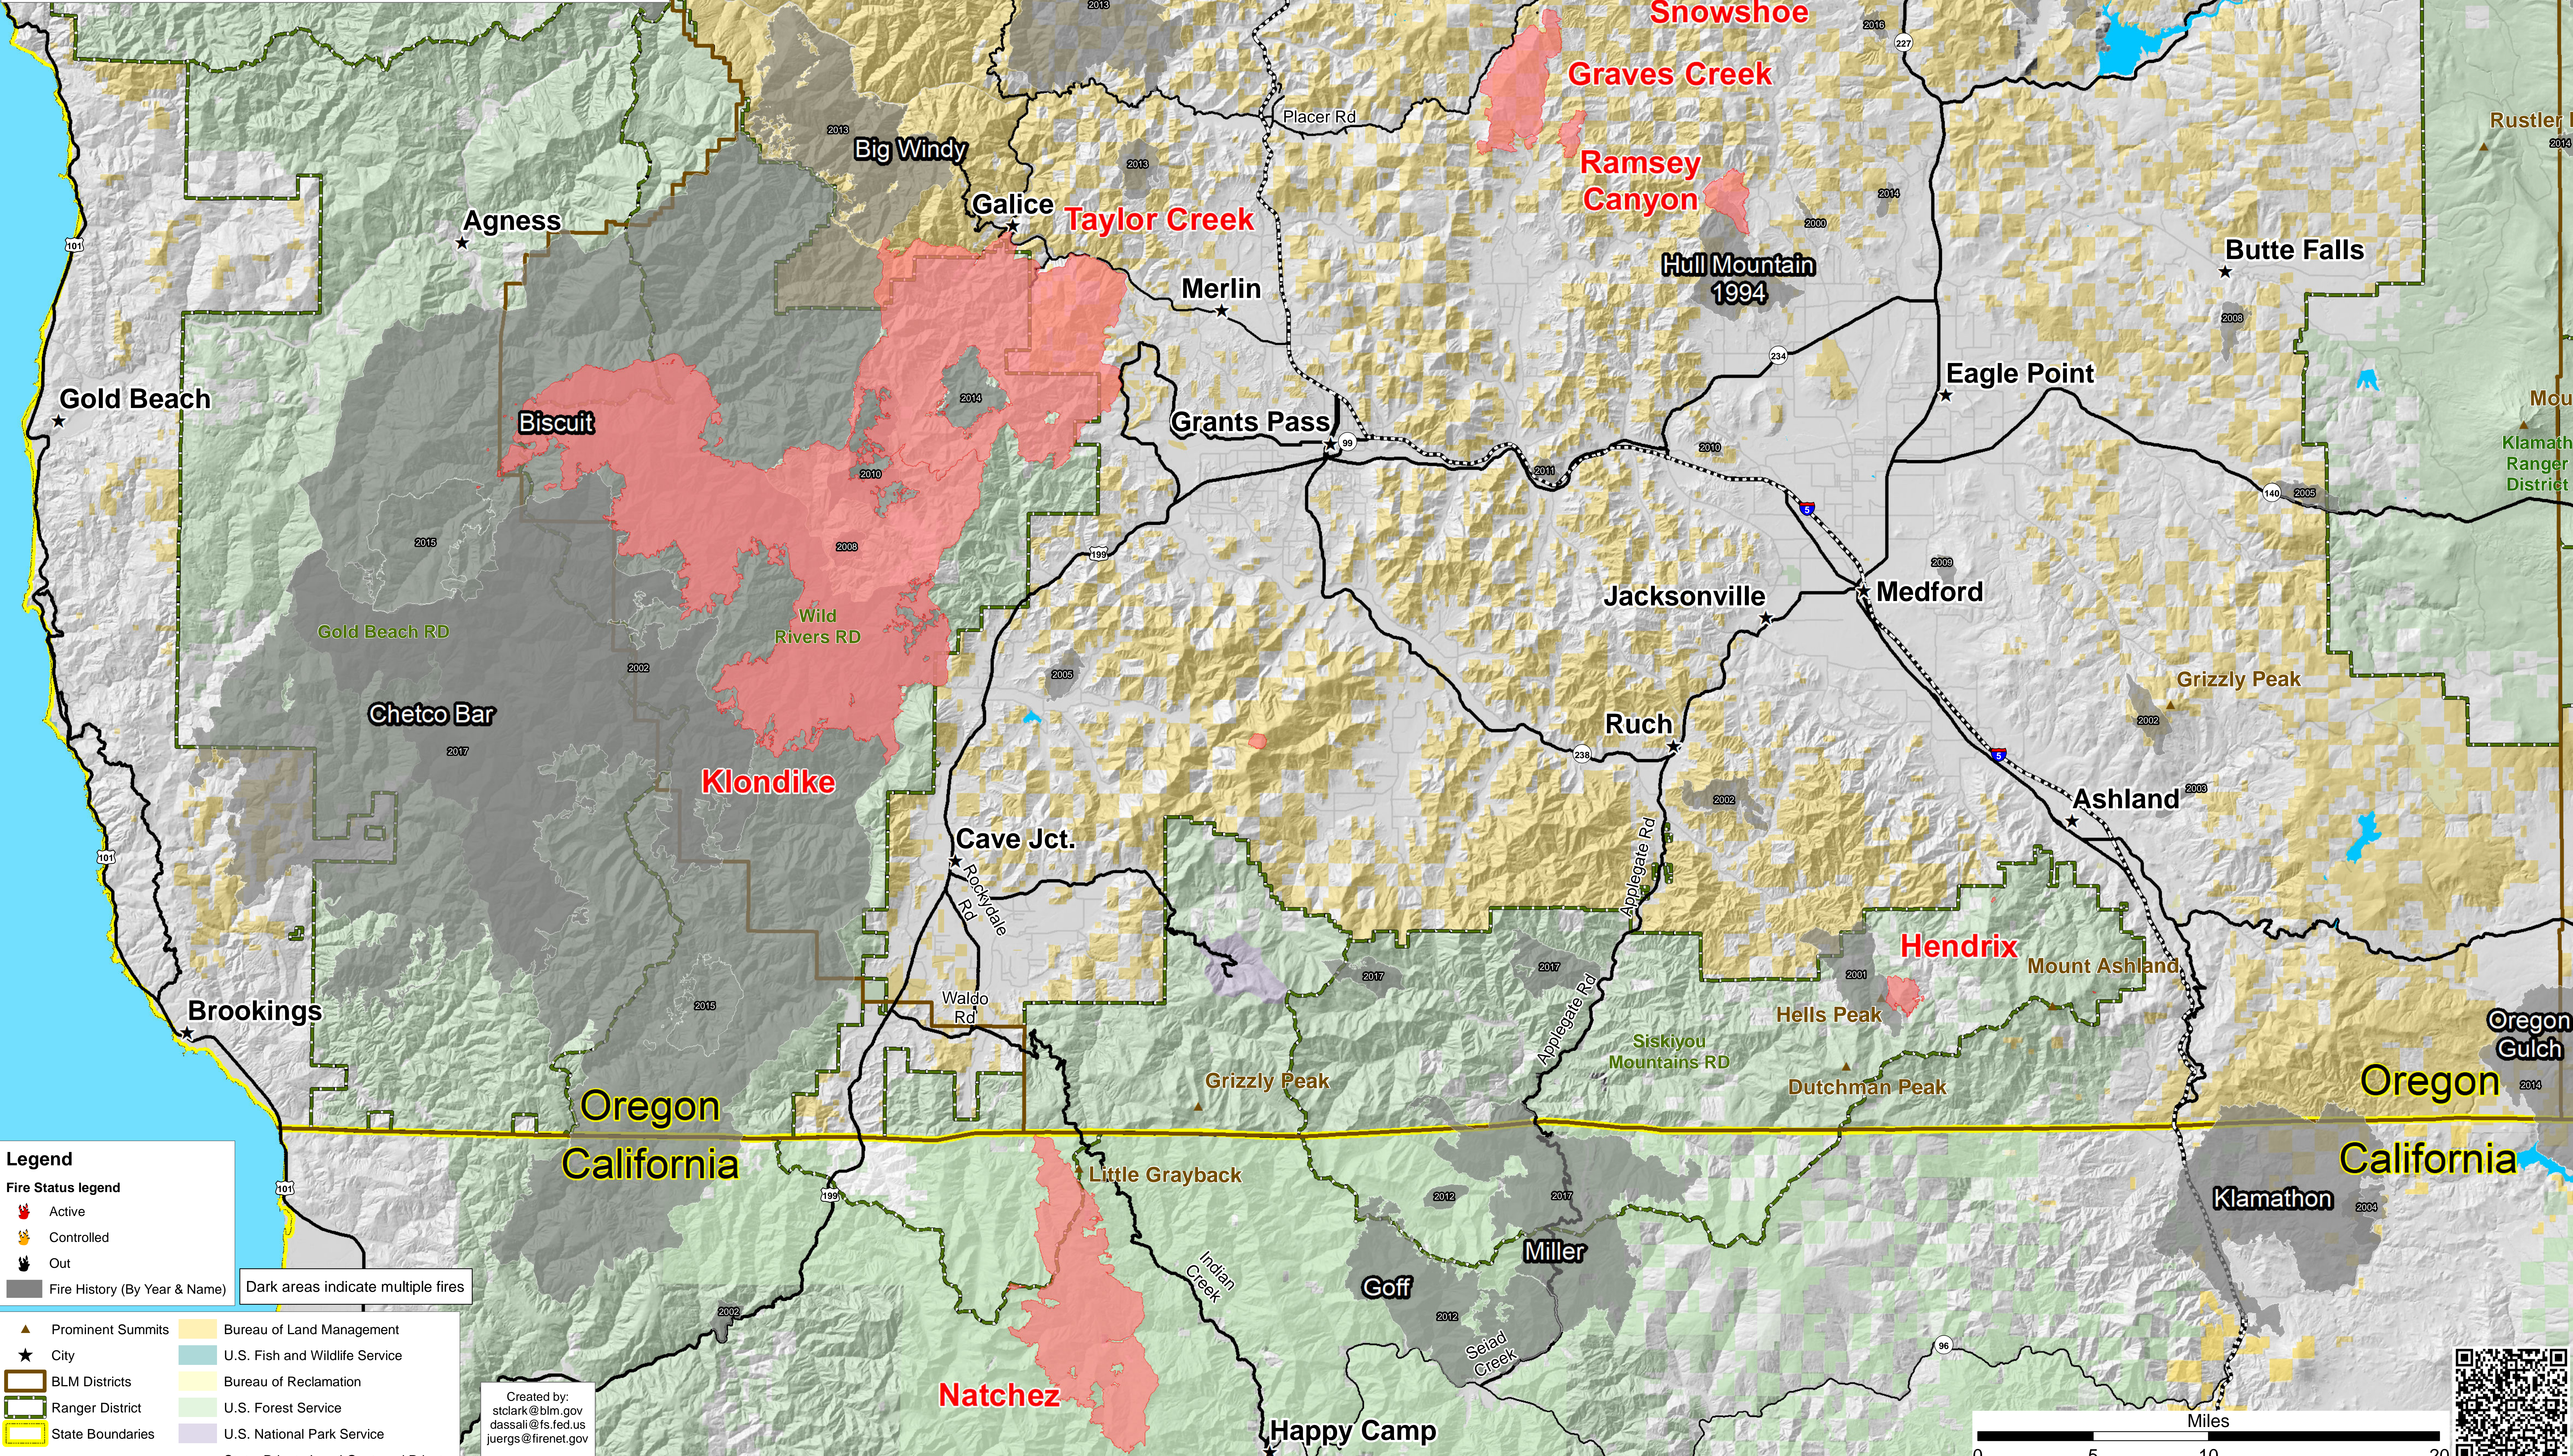

All Fire Locations History Map 1998-2017

Aug 29, 2018

Klamath National Forest
 Rogue River-Siskiyou National Forest
 Umpqua National Forest
 Medford BLM District

Legend

Fire Status legend

- Active
- Controlled
- Out
- Fire History (By Year & Name) - Dark areas indicate multiple fires

Other Symbols

- Prominent Summits
- City
- BLM Districts
- Ranger District
- State Boundaries
- Bureau of Land Management
- U.S. Fish and Wildlife Service
- Bureau of Reclamation
- U.S. Forest Service
- U.S. National Park Service
- State, Private, Local Govt, and Private