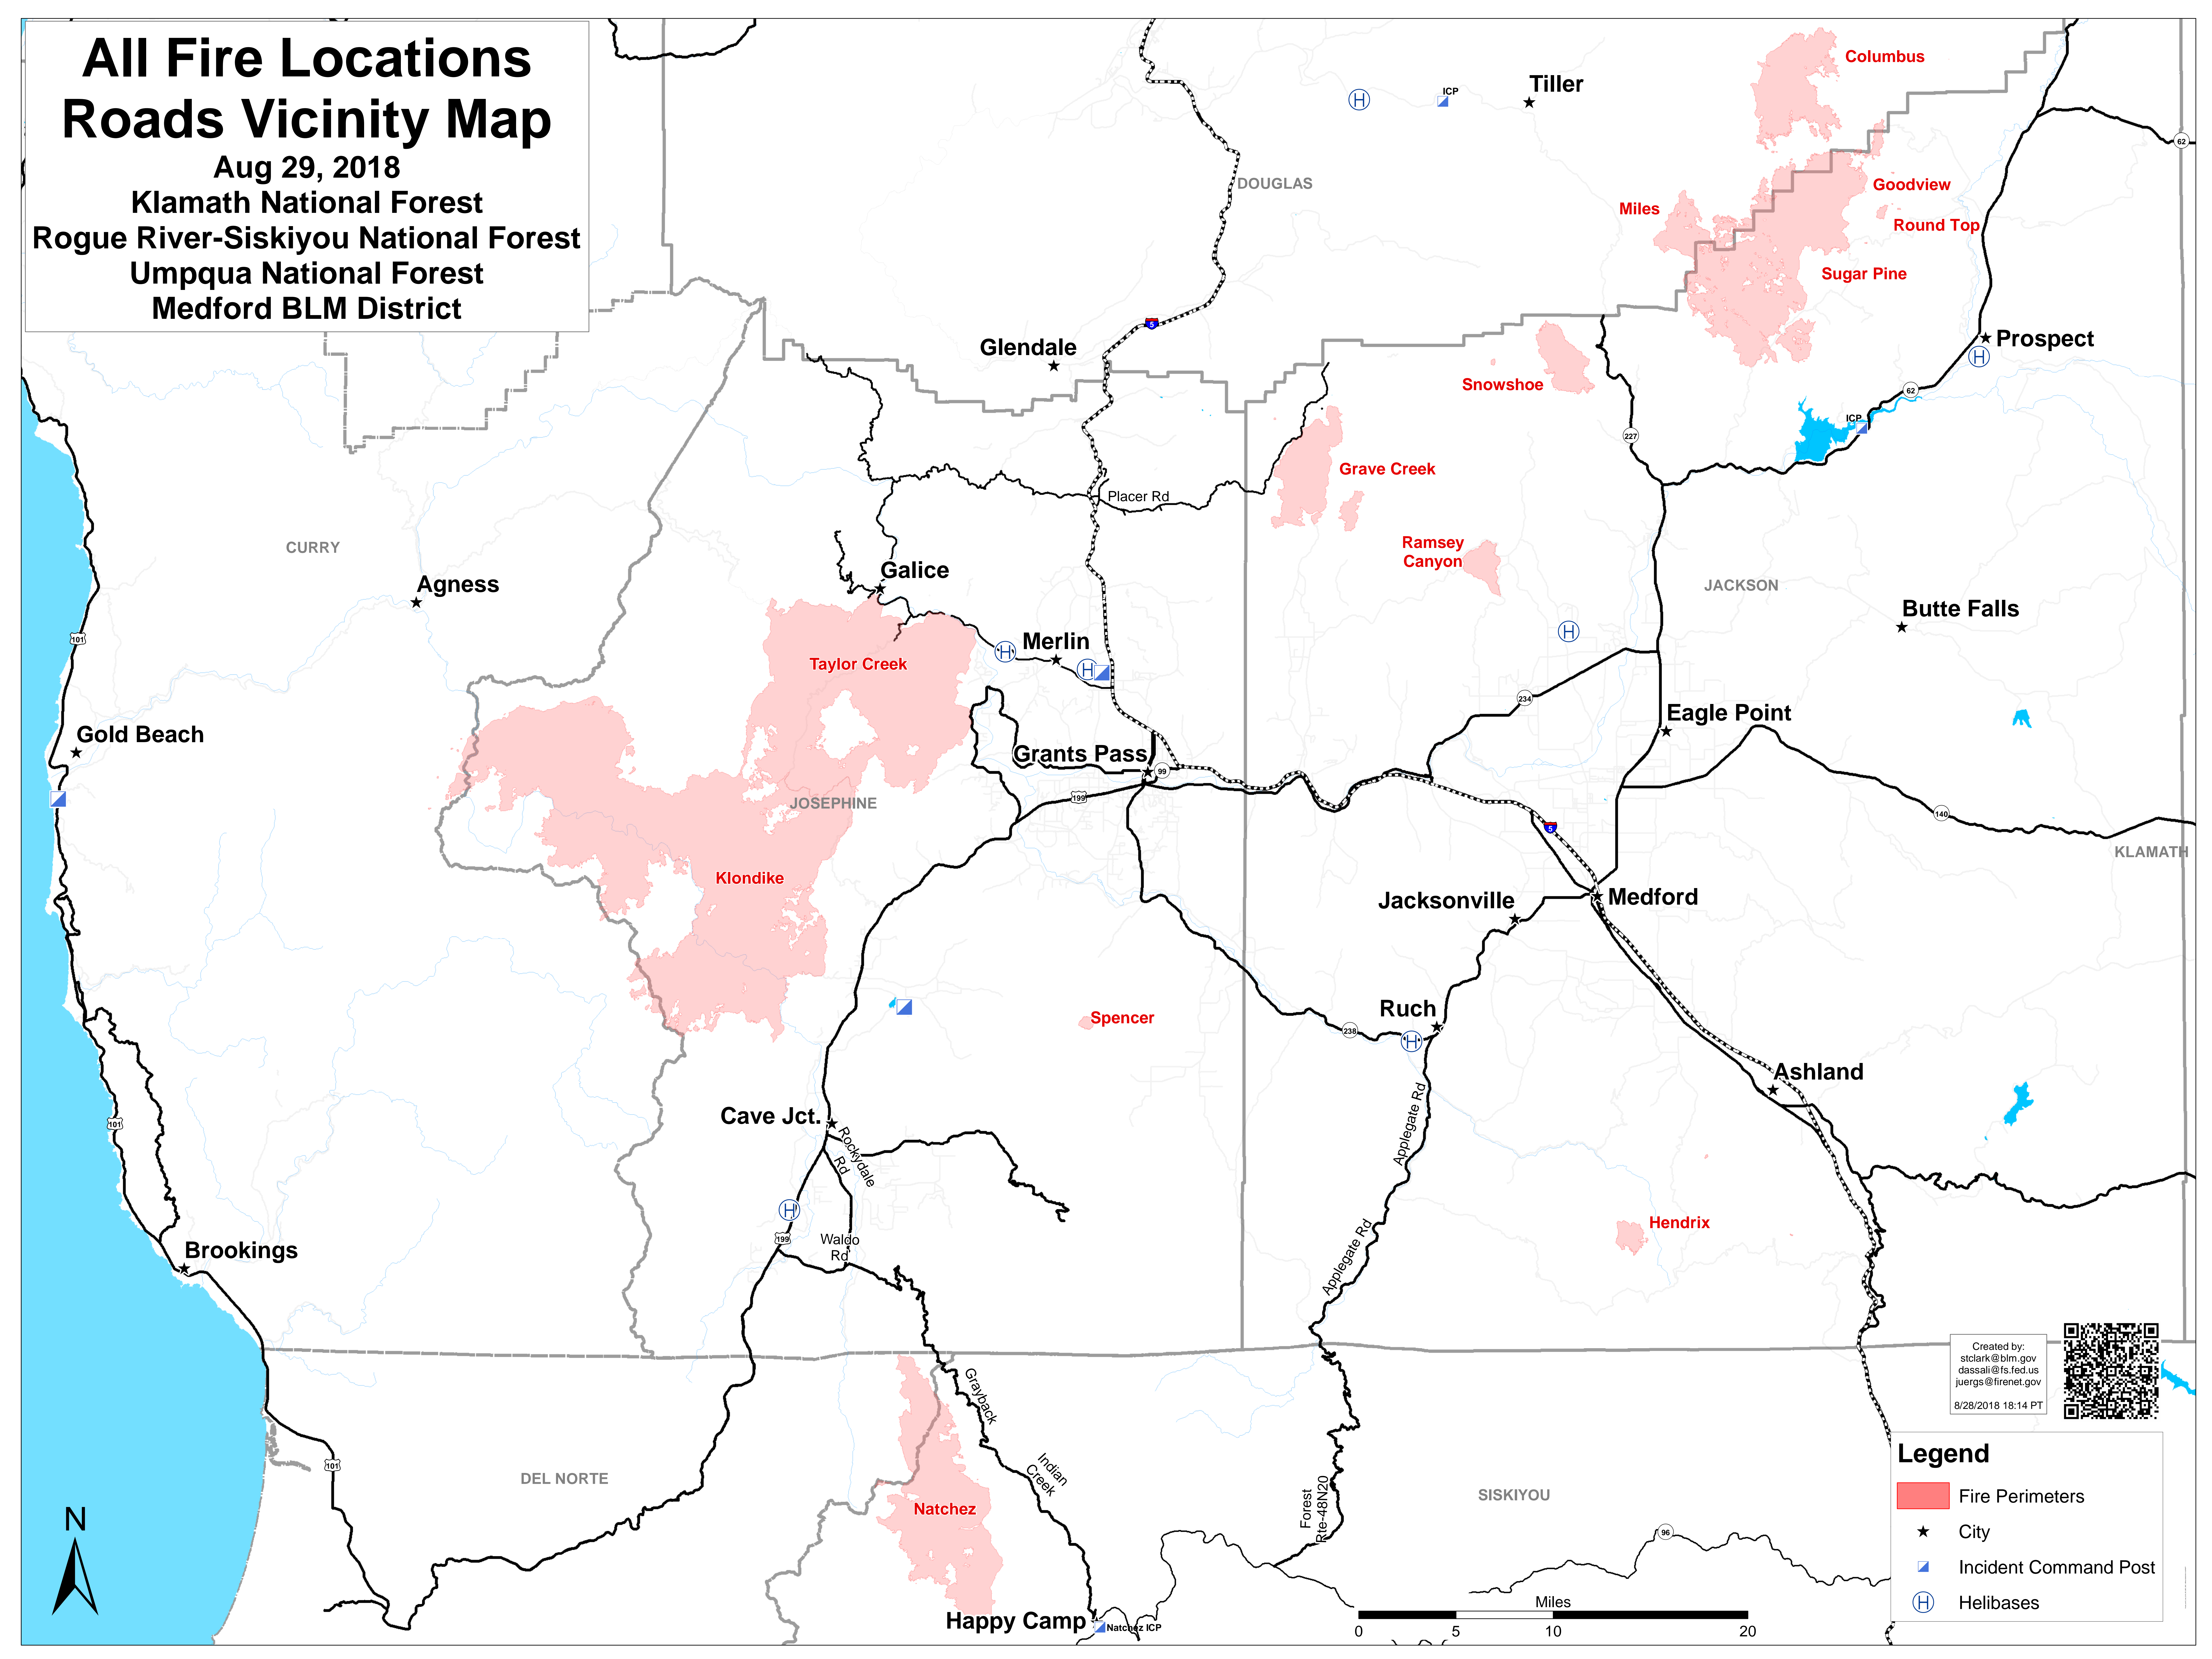

All Fire Locations Roads Vicinity Map

Aug 29, 2018

Klamath National Forest
Rogue River-Siskiyou National Forest
Umpqua National Forest
Medford BLM District

Created by:
stclark@blm.gov
dassali@fs.fed.us
juergs@firenet.gov
8/28/2018 18:14 PT

Legend

-  Fire Perimeters
-  City
-  Incident Command Post
-  Helibases