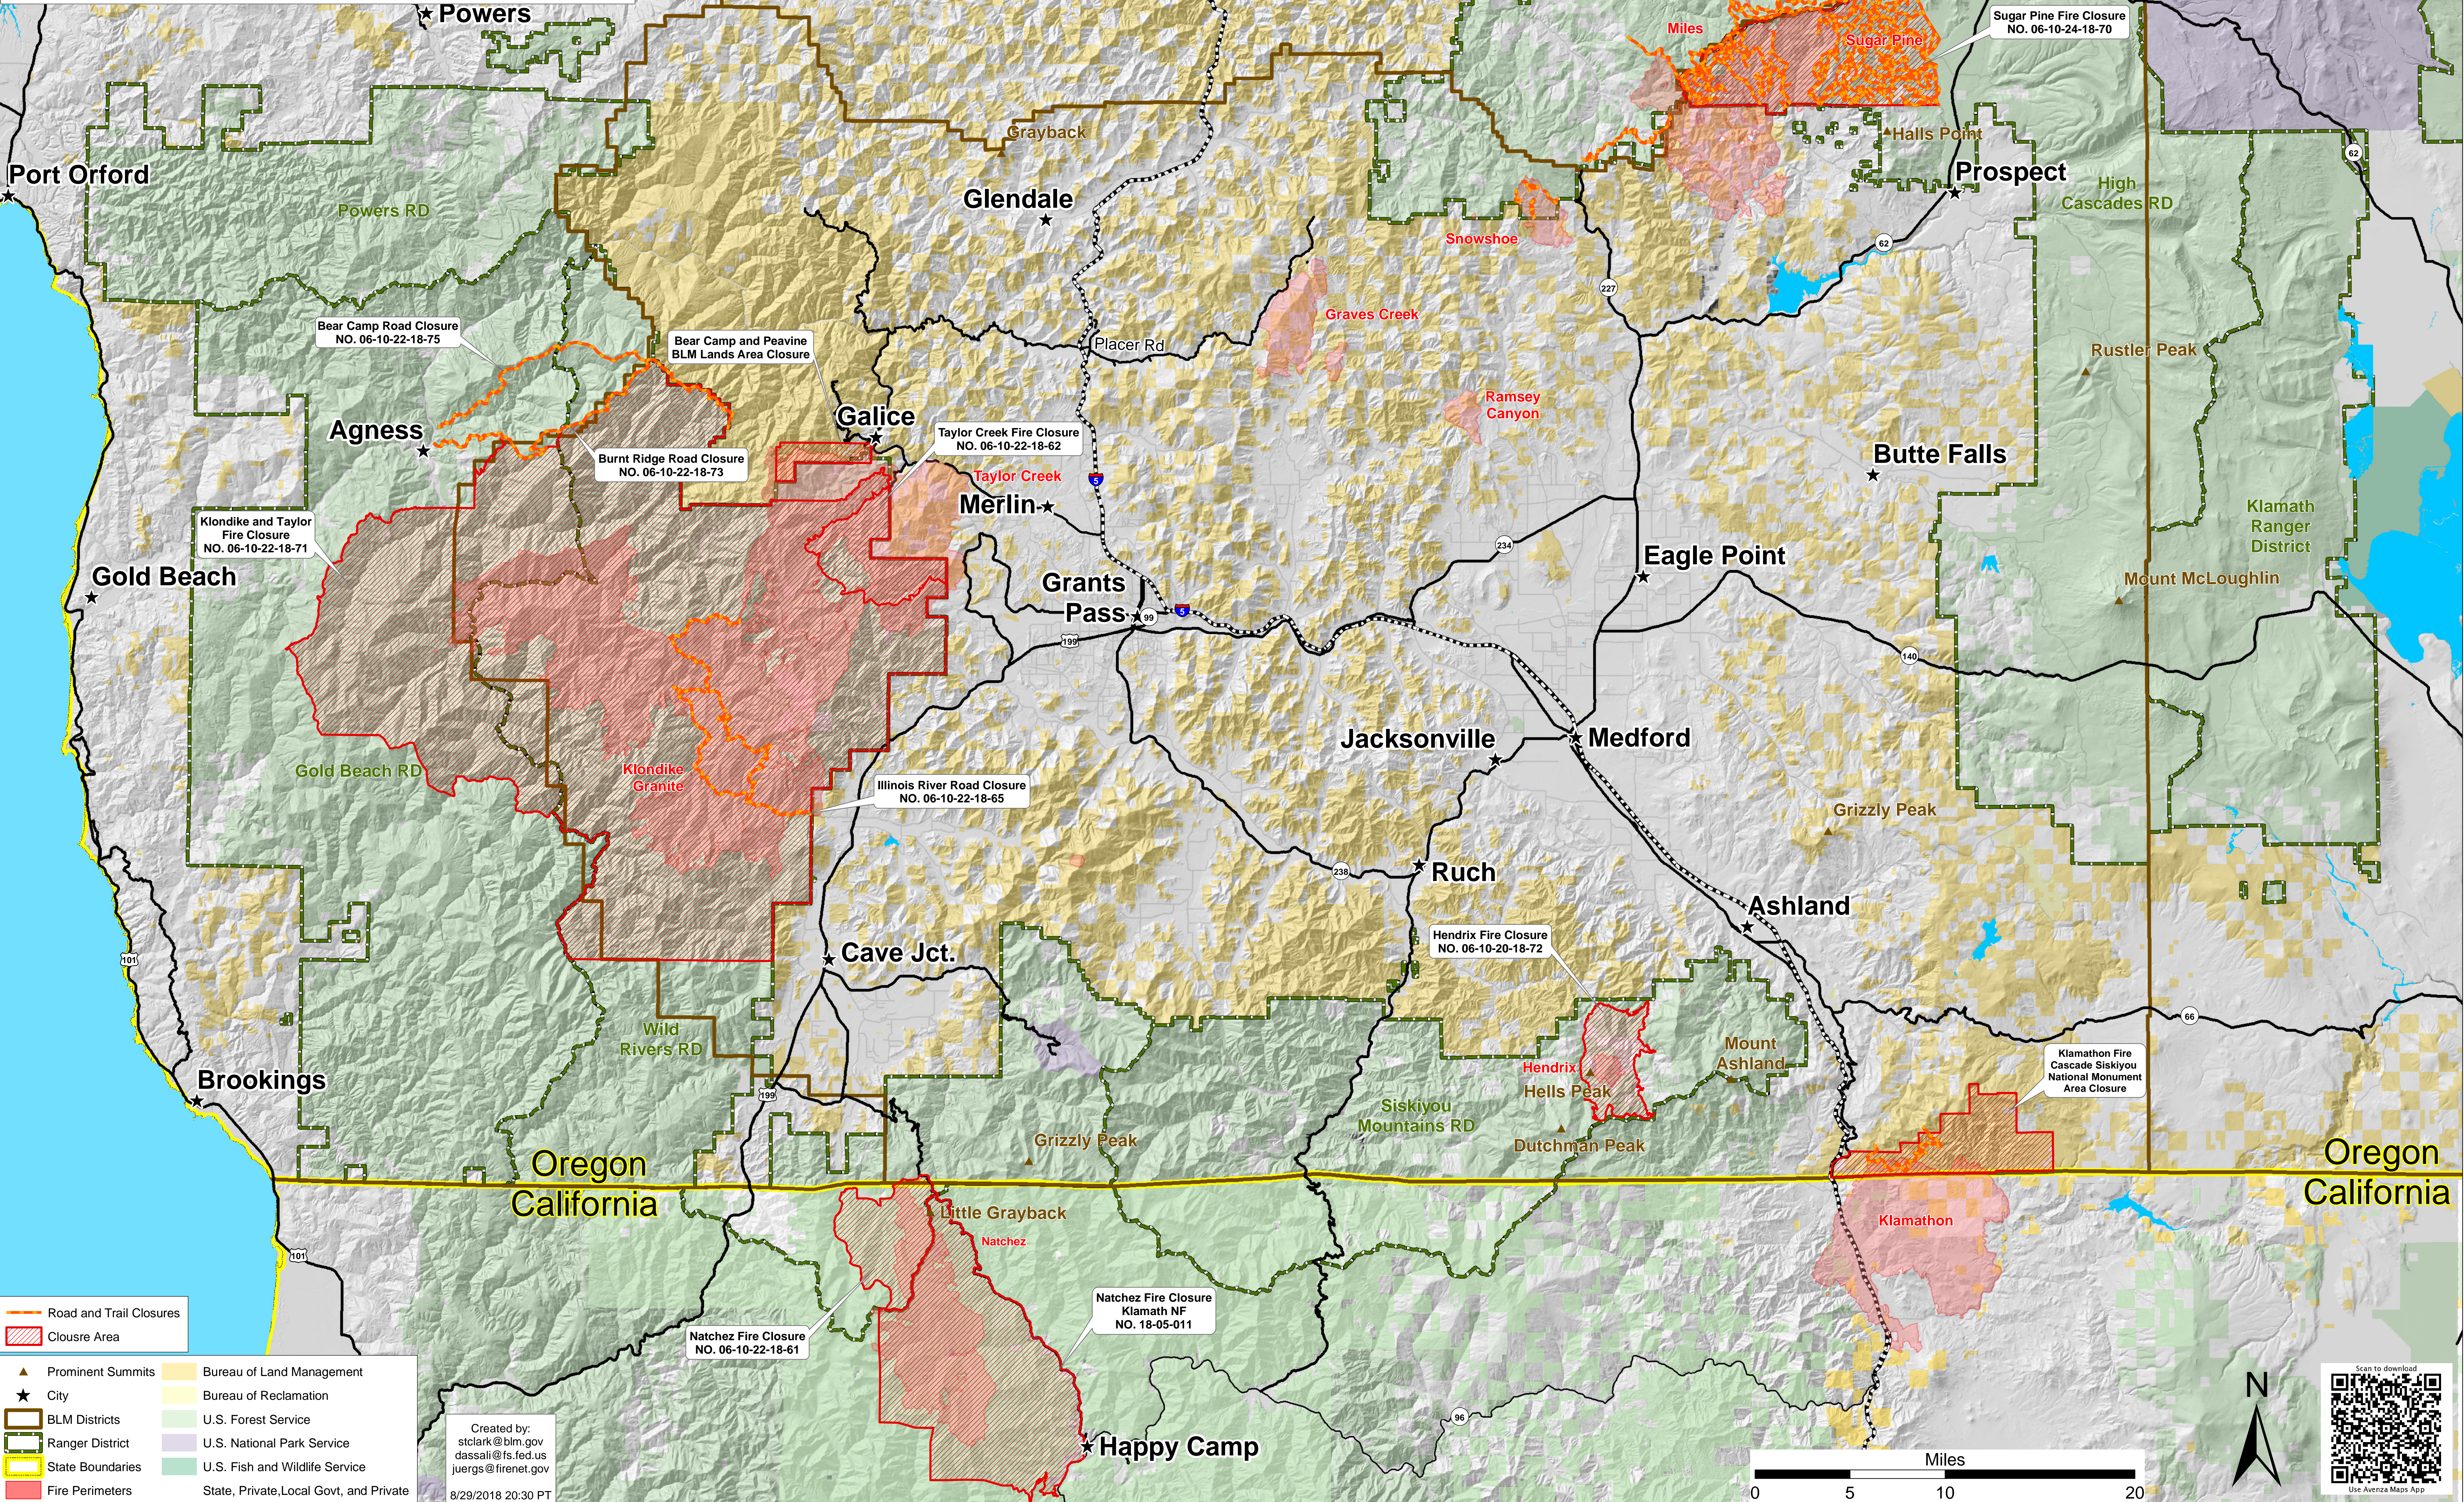

# All Fire Closures Vicinity Map

August 30, 2018

Klamath National Forest  
Rogue River-Siskiyou National Forest  
Umpqua National Forest  
Medford BLM District

Legend:

- Road and Trail Closures
- Closure Area
- Prominent Summits
- City
- BLM Districts
- Ranger District
- State Boundaries
- Fire Perimeters
- Bureau of Land Management
- Bureau of Reclamation
- U.S. Forest Service
- U.S. National Park Service
- U.S. Fish and Wildlife Service
- State, Private, Local Govt, and Private