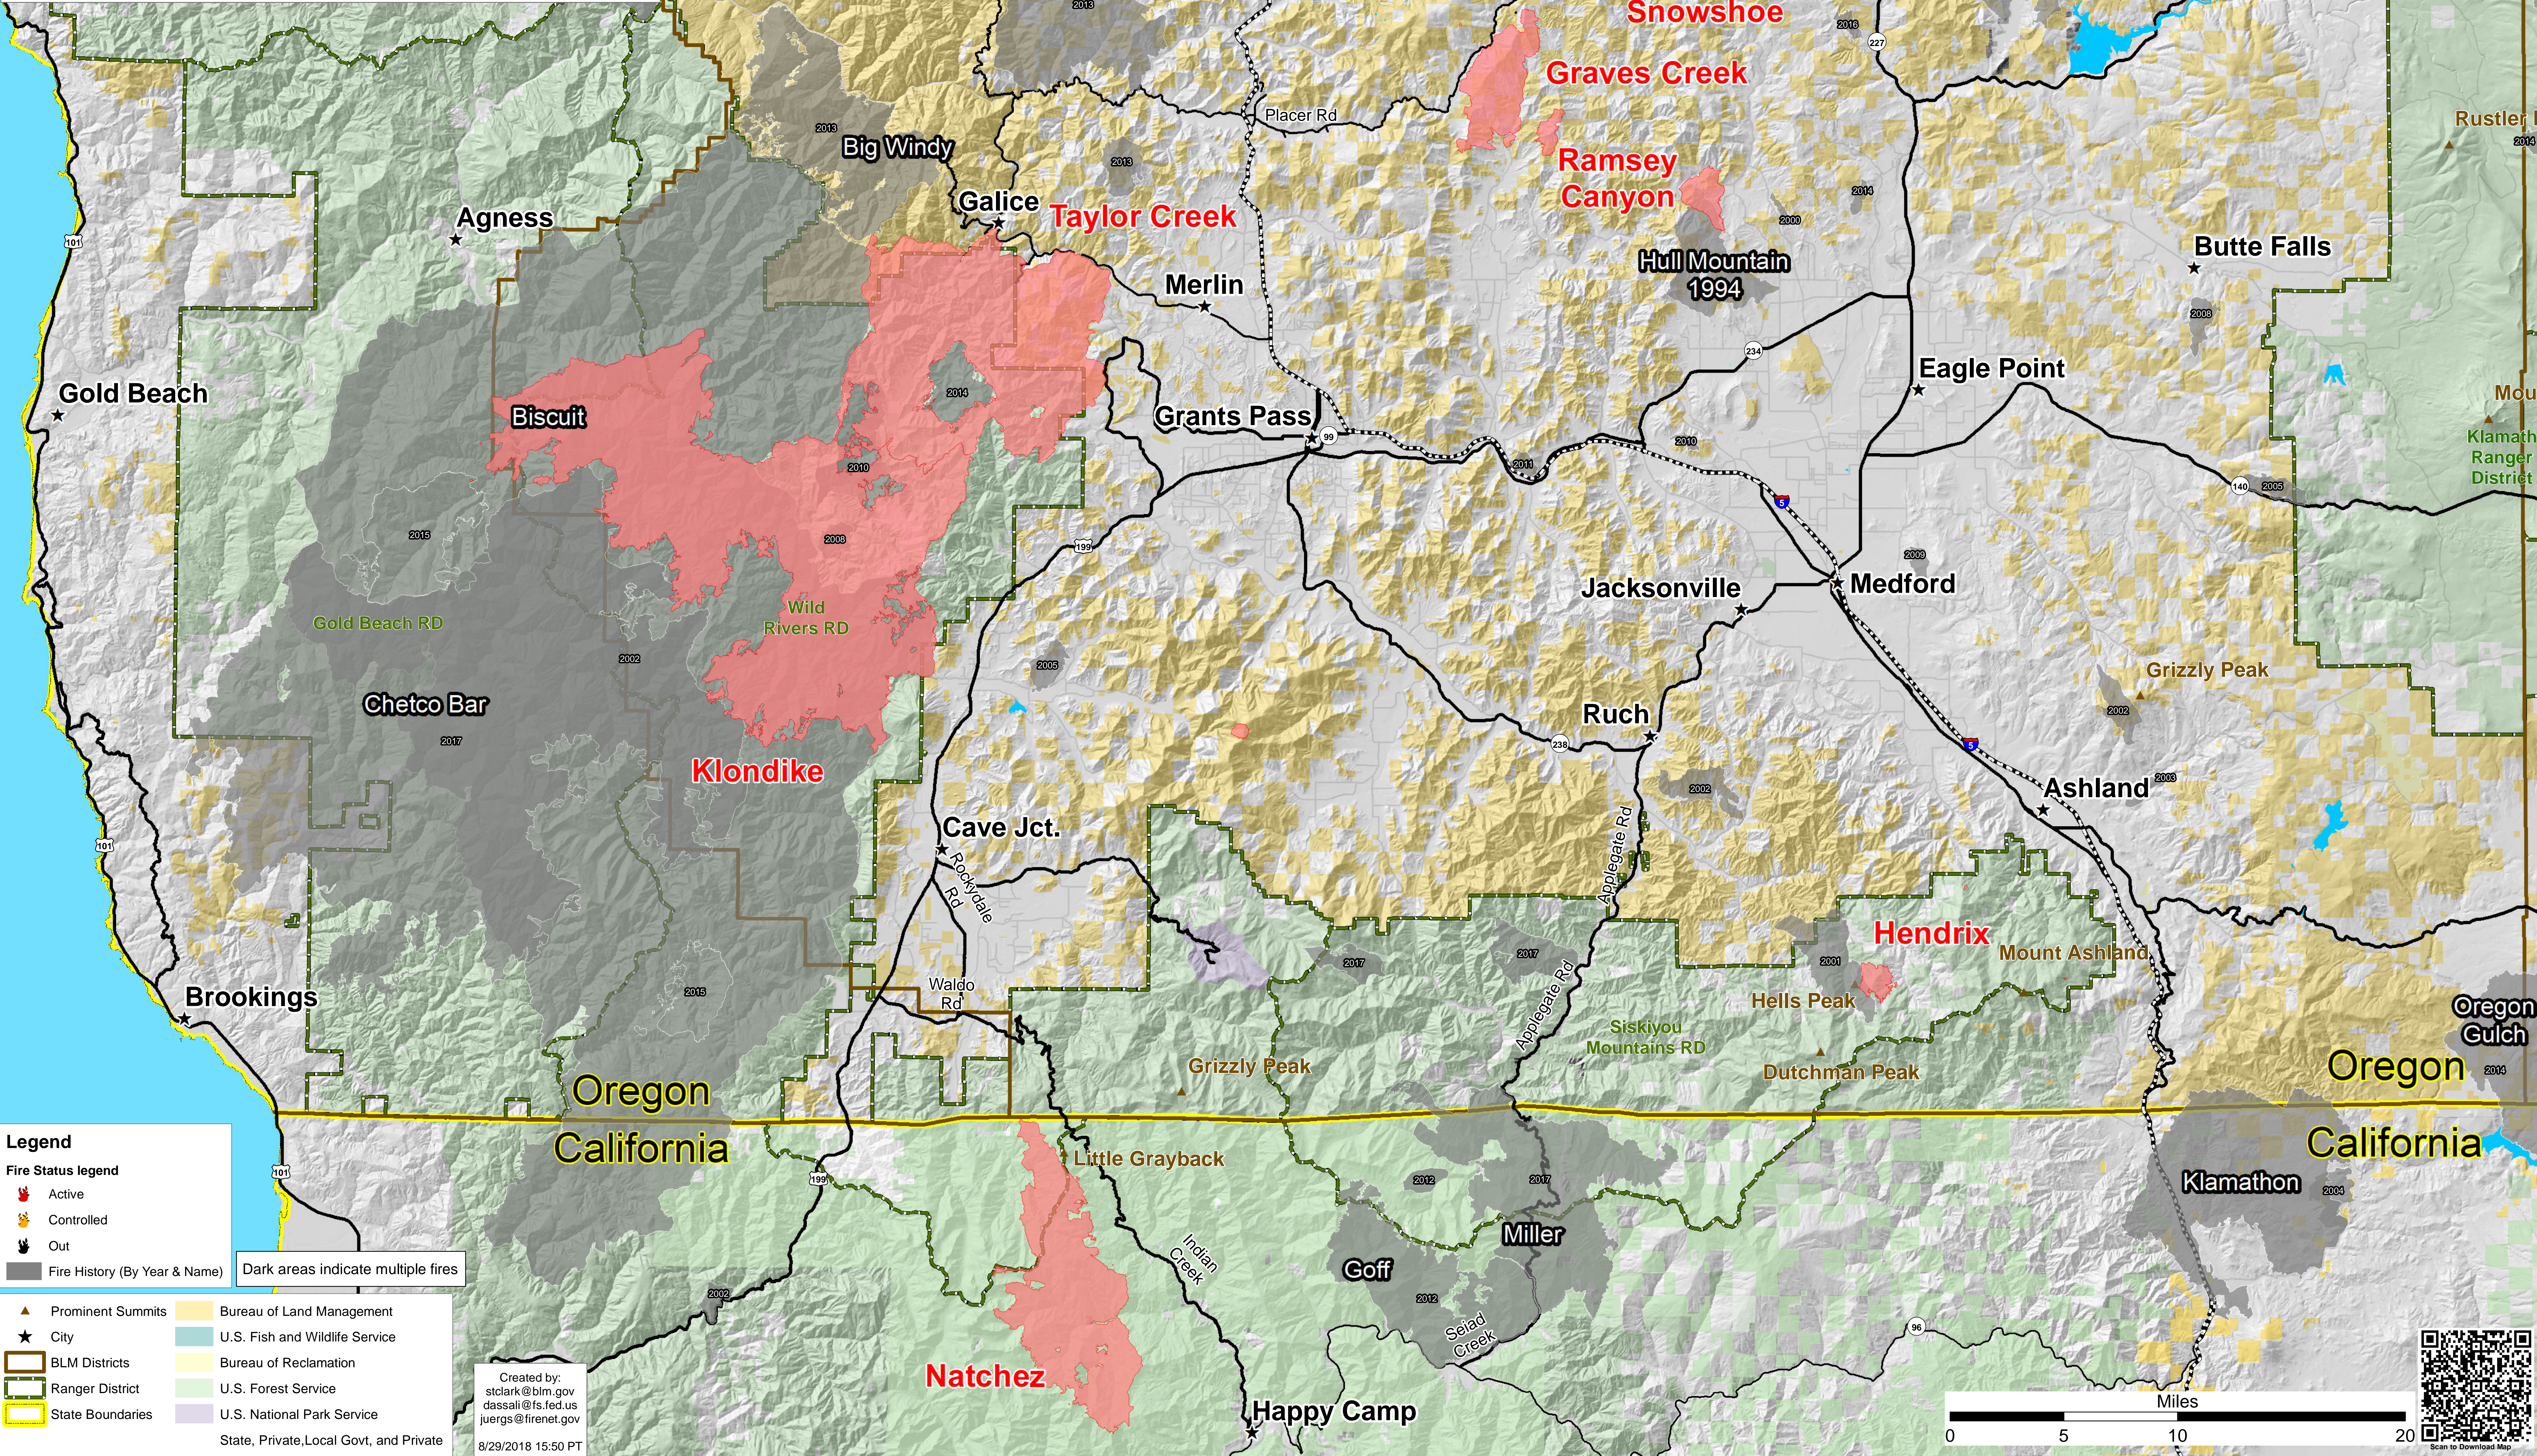

All Fire Locations History Map 1998-2017

Aug 30, 2018

Klamath National Forest
 Rogue River-Siskiyou National Forest
 Umpqua National Forest
 Medford BLM District

Legend

Fire Status legend

- Active
- Controlled
- Out
- Fire History (By Year & Name) Dark areas indicate multiple fires

Geographic Features

- Prominent Summits
- City
- BLM Districts
- Ranger District
- State Boundaries
- Bureau of Land Management
- U.S. Fish and Wildlife Service
- Bureau of Reclamation
- U.S. Forest Service
- U.S. National Park Service
- State, Private, Local Govt, and Private