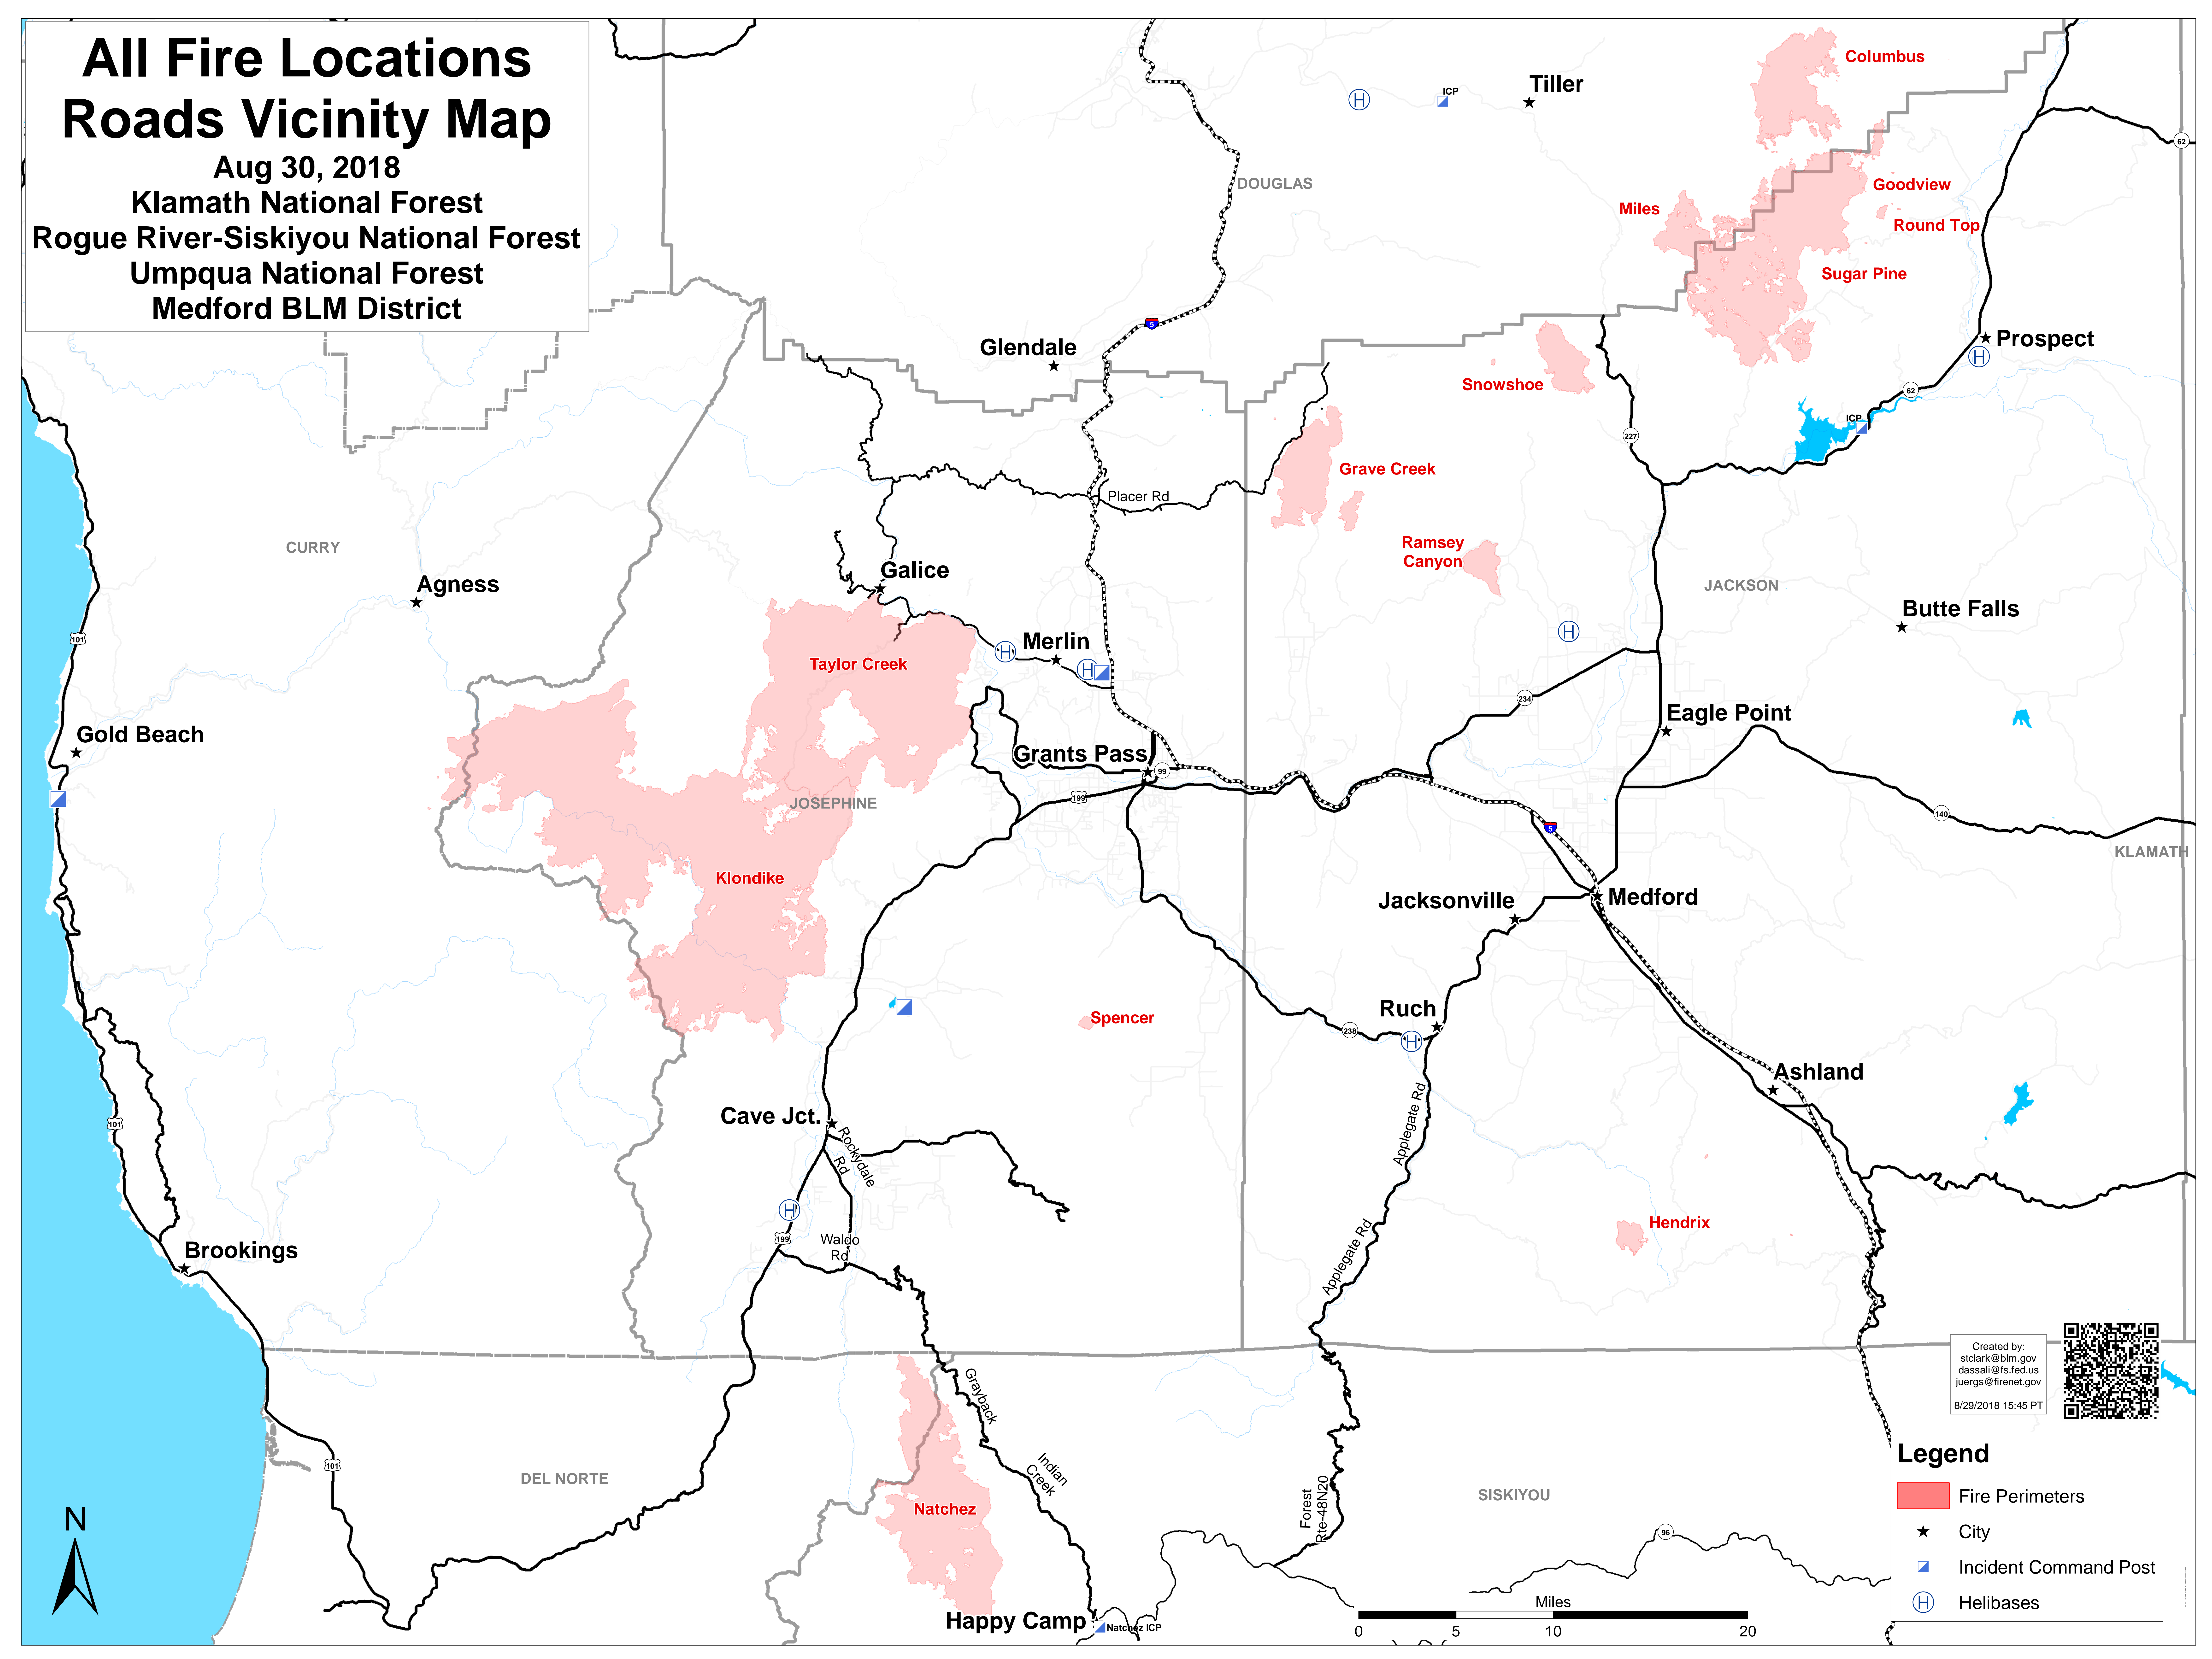

# All Fire Locations Roads Vicinity Map

Aug 30, 2018

Klamath National Forest  
Rogue River-Siskiyou National Forest  
Umpqua National Forest  
Medford BLM District

Created by:  
stclark@blm.gov  
dassali@fs.fed.us  
juergs@firenet.gov  
8/29/2018 15:45 PT

## Legend

- Fire Perimeters
- City
- Incident Command Post
- Helibases

Miles

0 5 10 20