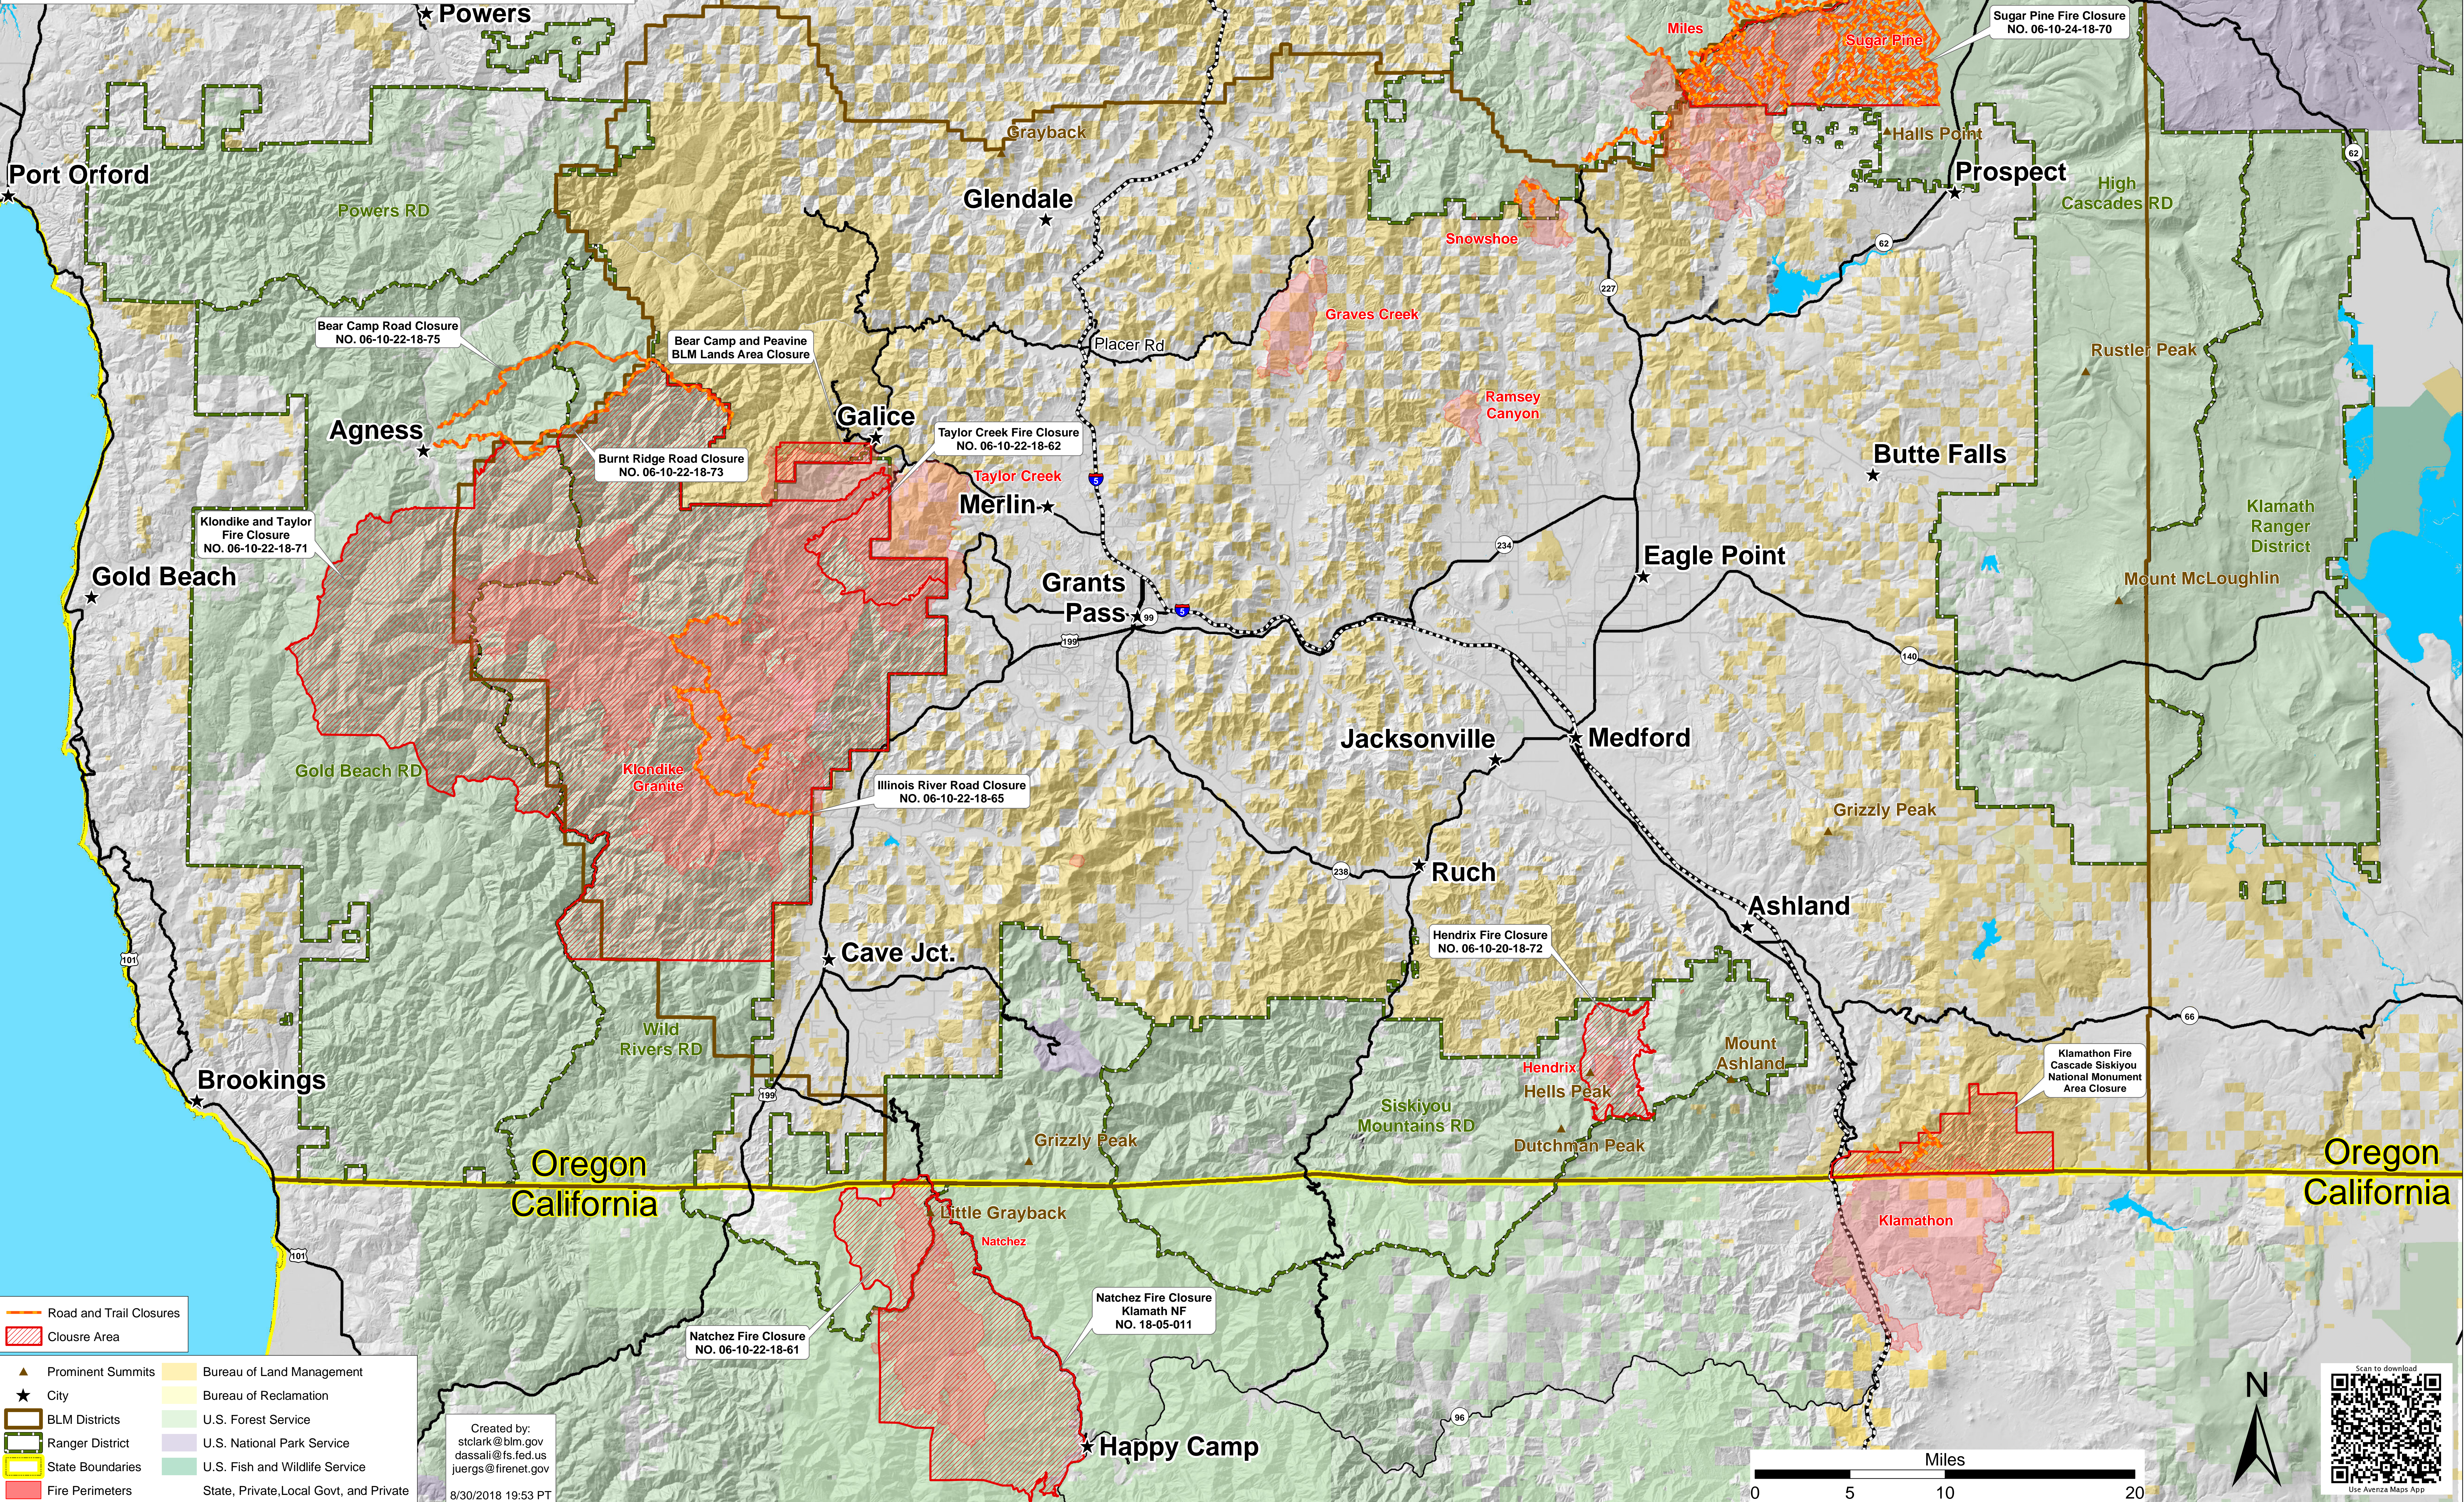

All Fire Closures Vicinity Map

August 31, 2018

Klamath National Forest
Rogue River-Siskiyou National Forest
Umpqua National Forest
Medford BLM District

Legend

- Road and Trail Closures
- Closure Area
- Prominent Summits
- City
- BLM Districts
- Ranger District
- State Boundaries
- Fire Perimeters
- Bureau of Land Management
- Bureau of Reclamation
- U.S. Forest Service
- U.S. National Park Service
- U.S. Fish and Wildlife Service
- State, Private, Local Govt, and Private