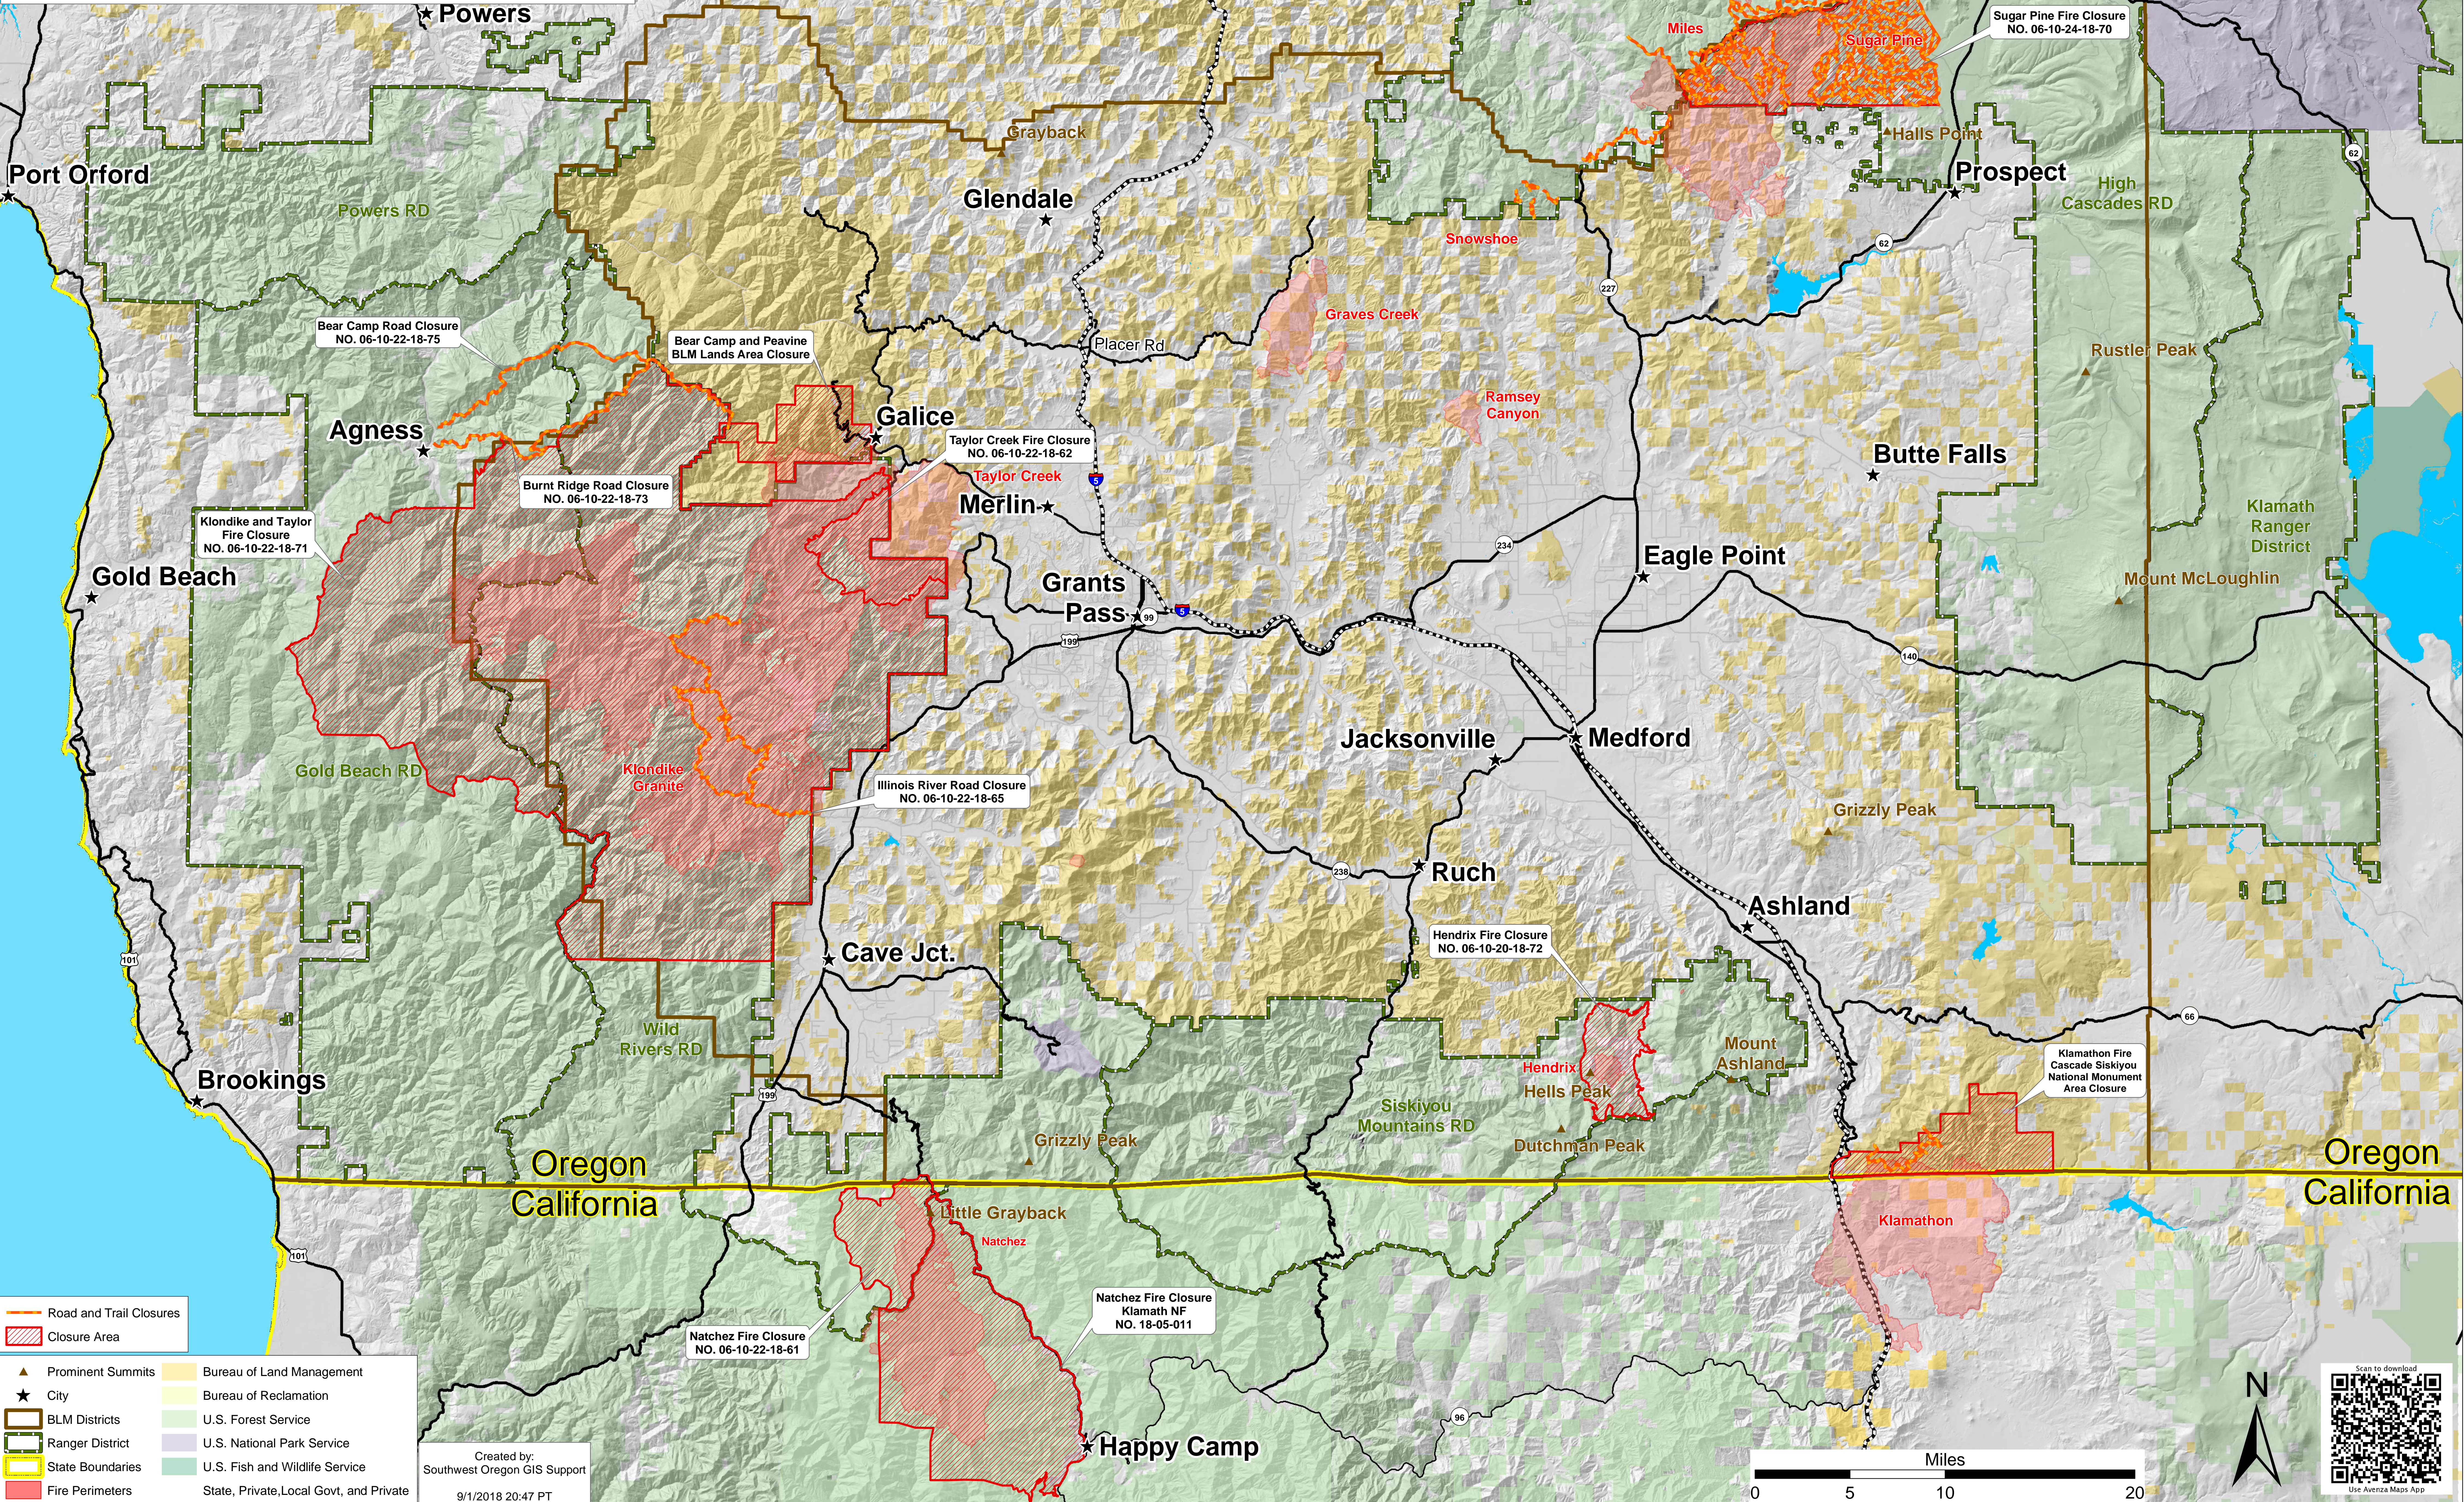

# All Fire Closures Vicinity Map

September 02, 2018

Klamath National Forest  
Rogue River-Siskiyou National Forest  
Umpqua National Forest  
Medford BLM District

Created by:  
Southwest Oregon GIS Support  
9/1/2018 20:47 PT