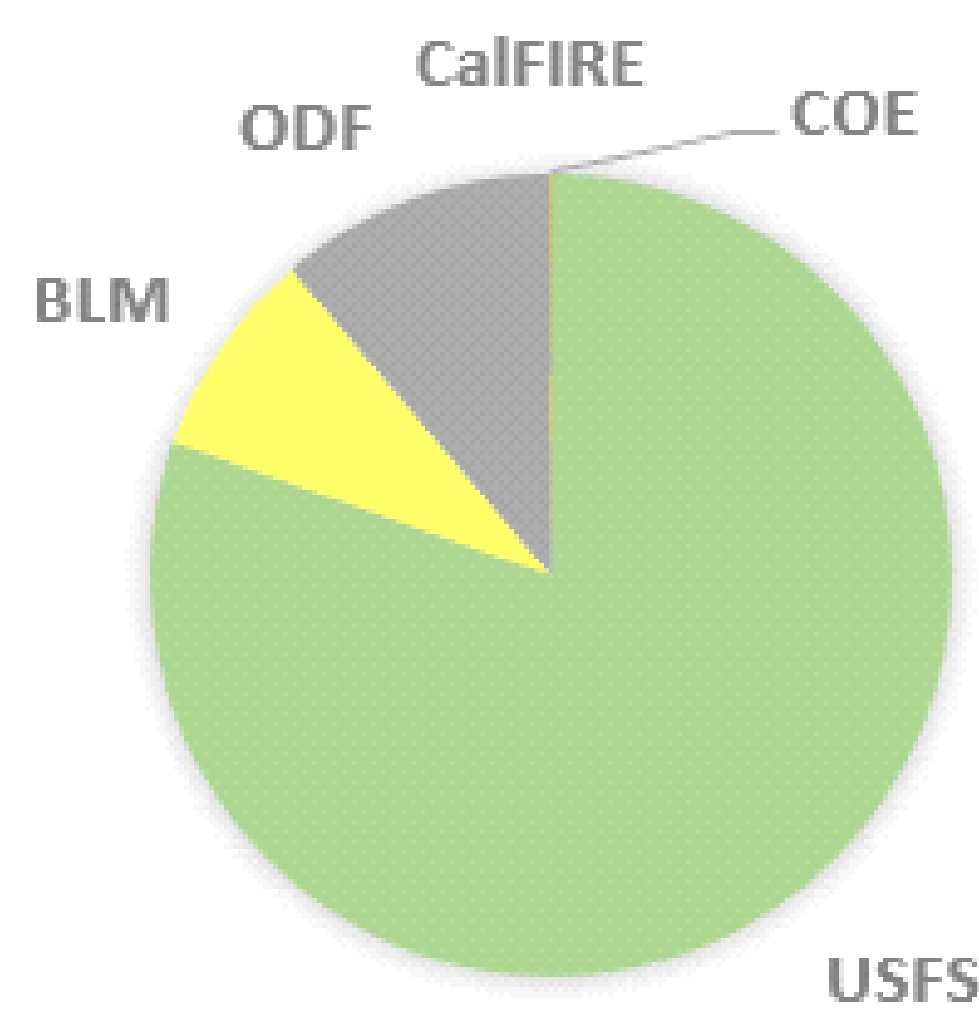

Ownership Map

Sep 01, 2018

Legend

- Fire Perimeter
- BLM Districts
- Ranger District
- State Boundaries
- Bureau of Land Management
- U.S. Fish and Wildlife Service
- Bureau of Reclamation
- U.S. Forest Service
- U.S. National Park Service
- State, Private, Local Govt, and Private
- Prominent Summits
- City
- COE - Army Corps of Engineer

Total

Owner	Acres
USFS	193,907
BLM	20,251
ODF	26,743
CalFIRE	203
COE	60
Total	241,164