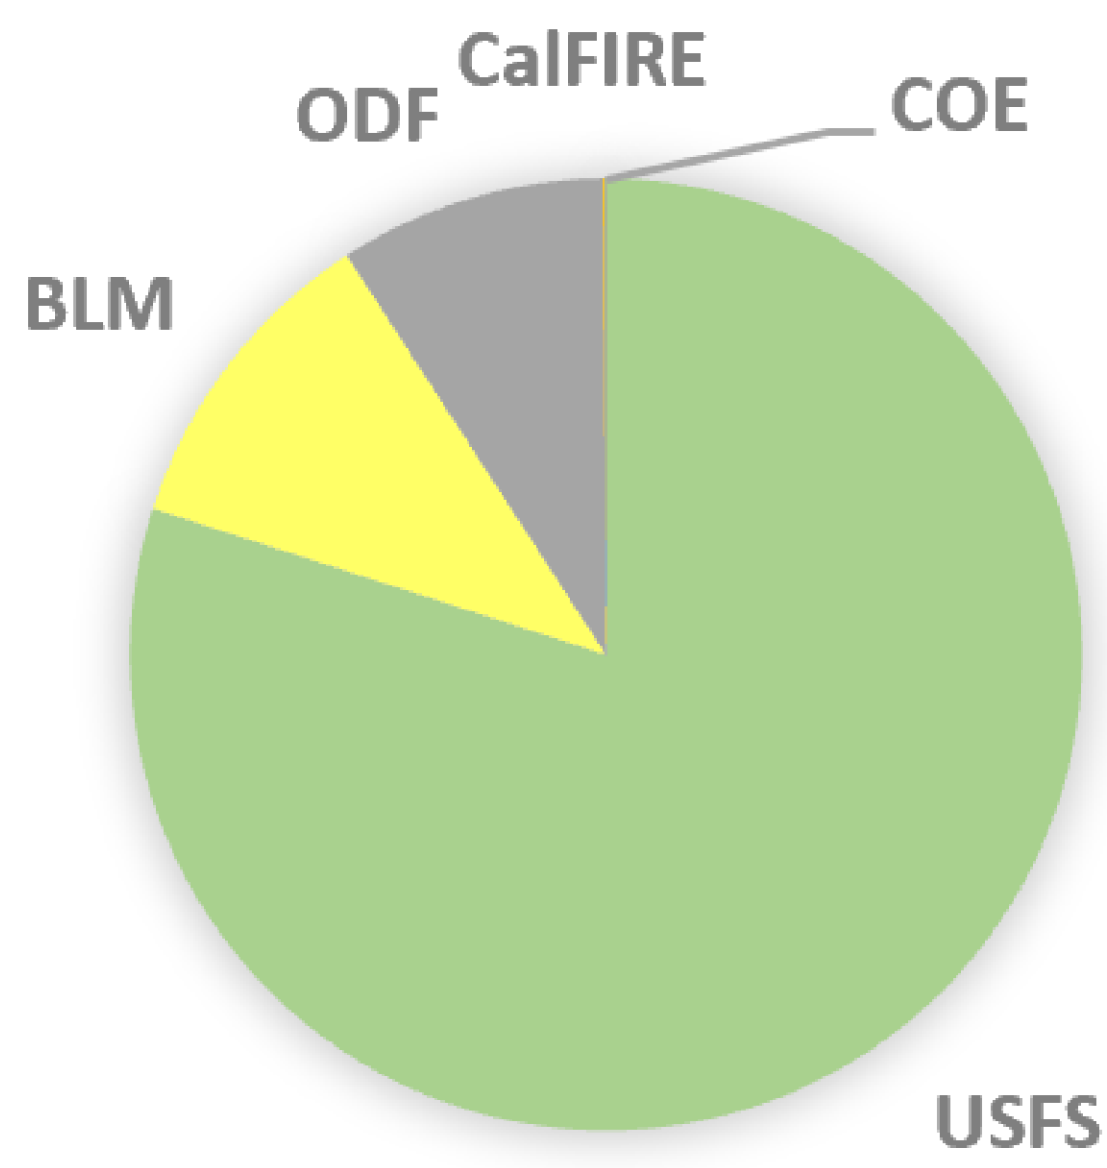

Ownership Map

Sep 05, 2018

Legend

- ★ City
- ▲ Prominent Summits
- ▭ Fire Perimeter
- ▭ BLM Districts
- ▭ Ranger District
- ▭ State Boundaries
- Bureau of Land Management
- U.S. Fish and Wildlife Service
- Bureau of Reclamation
- U.S. Forest Service
- U.S. National Park Service
- ▭ State, Private, Local Govt, and Private
- ▭ COE - Army Corps of Engineer

Total

Owner	Acres
USFS	206,865
BLM	28,150
ODF	23,429
CalFIRE	203
COE	60
Total	258,707

Base of IR Data as of 9/03/2018 2157 hrs

Created by:
Southwest Oregon GIS Support
9/4/2018 2:11:16 PT