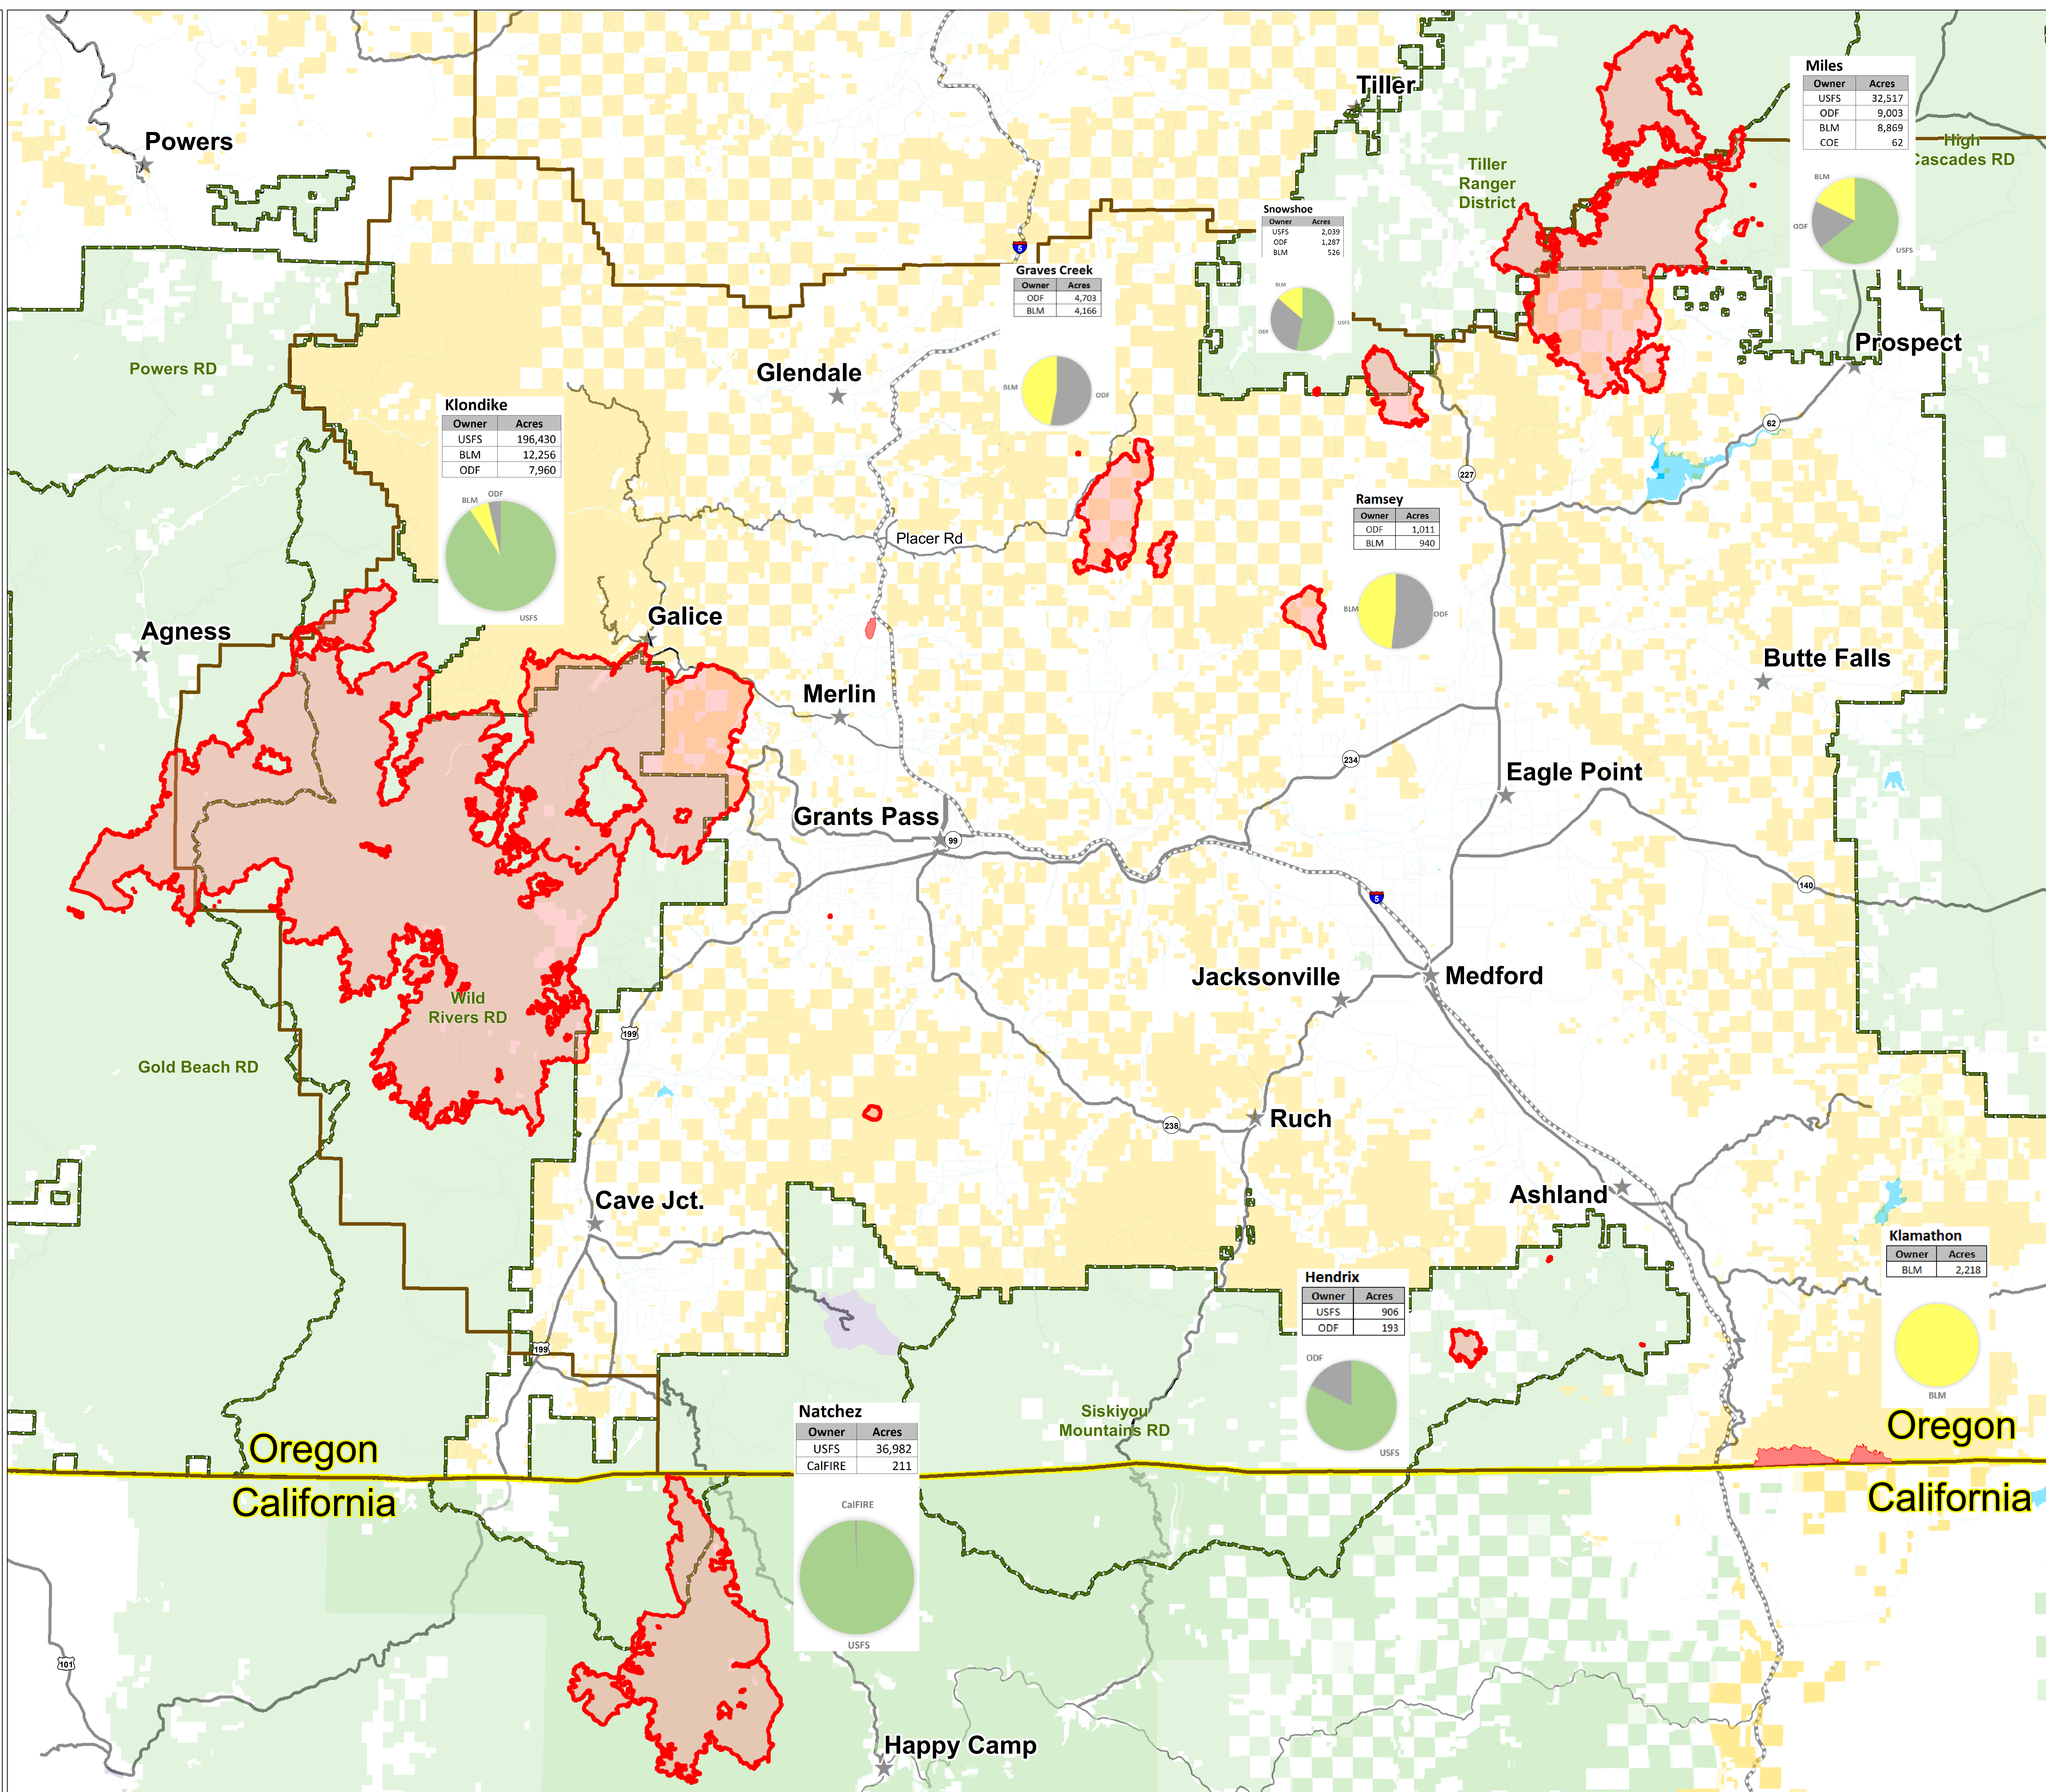

Ownership Map

Sep 28, 2018

- Fire Perimeter
- BLM Districts
- Ranger District
- State Boundaries
- Bureau of Land Management
- U.S. Fish and Wildlife Service
- Bureau of Reclamation
- U.S. Forest Service
- U.S. National Park Service
- State, Private, Local Govt, and Private
- ★ City

Total

Owner	Acres
USFS	268,873
BLM	29,207
ODF	24,157
CalFIRE	211
COE	62
Total	322,511

Ranger District	Acres
Wild Rivers	172,703
Klamath NF	32,492
Gold Beach	28,153
High Cascades	17,877
Tiller	16,627
Siskiyou Mountains	905

BLM District	Acres
Medford District	28,709
Roseburg District	231

Base of IR Data as of 9/27/2018 2239 hrs

Created by:
Southwest Oregon GIS Support
9/28/2018 14:20 PT

Owner	Acres
USFS	32,517
ODF	9,003
BLM	8,869
COE	62

Owner	Acres
USFS	196,430
BLM	12,256
ODF	7,960

Owner	Acres
USFS	2,039
ODF	1,187
BLM	526

Owner	Acres
USFS	2,039
ODF	1,187
BLM	526

Owner	Acres
ODF	1,011
BLM	940

Owner	Acres
USFS	906
ODF	193

Owner	Acres
USFS	36,982
CalFIRE	211