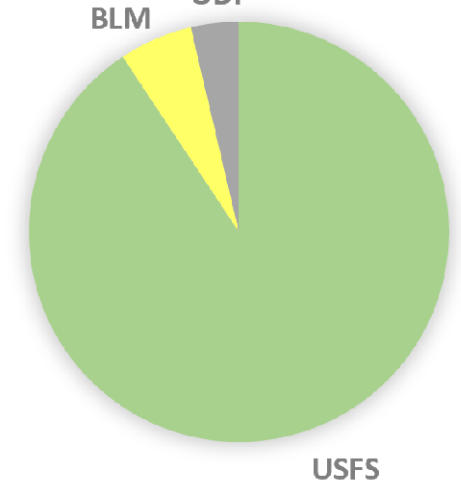

BLM District	Acres
Medford District	28,709
Roseburg District	231

Base of IR Data as of 9/27/2018 2239 hrs

Created by:
Southwest Oregon GIS Support
9/28/2018 14:20 PT

Owner	Acres
USFS	32,517
ODF	9,003
BLM	8,869
COE	62

Owner	Acres
USFS	196,430
BLM	12,256
ODF	7,960

Owner	Acres
USFS	2,039
ODF	1,187
BLM	526

Owner	Acres
USFS	2,039
ODF	1,187
BLM	526

Owner	Acres
ODF	1,011
BLM	940

Owner	Acres
USFS	906
ODF	193

Owner	Acres
USFS	36,982
CalFIRE	211