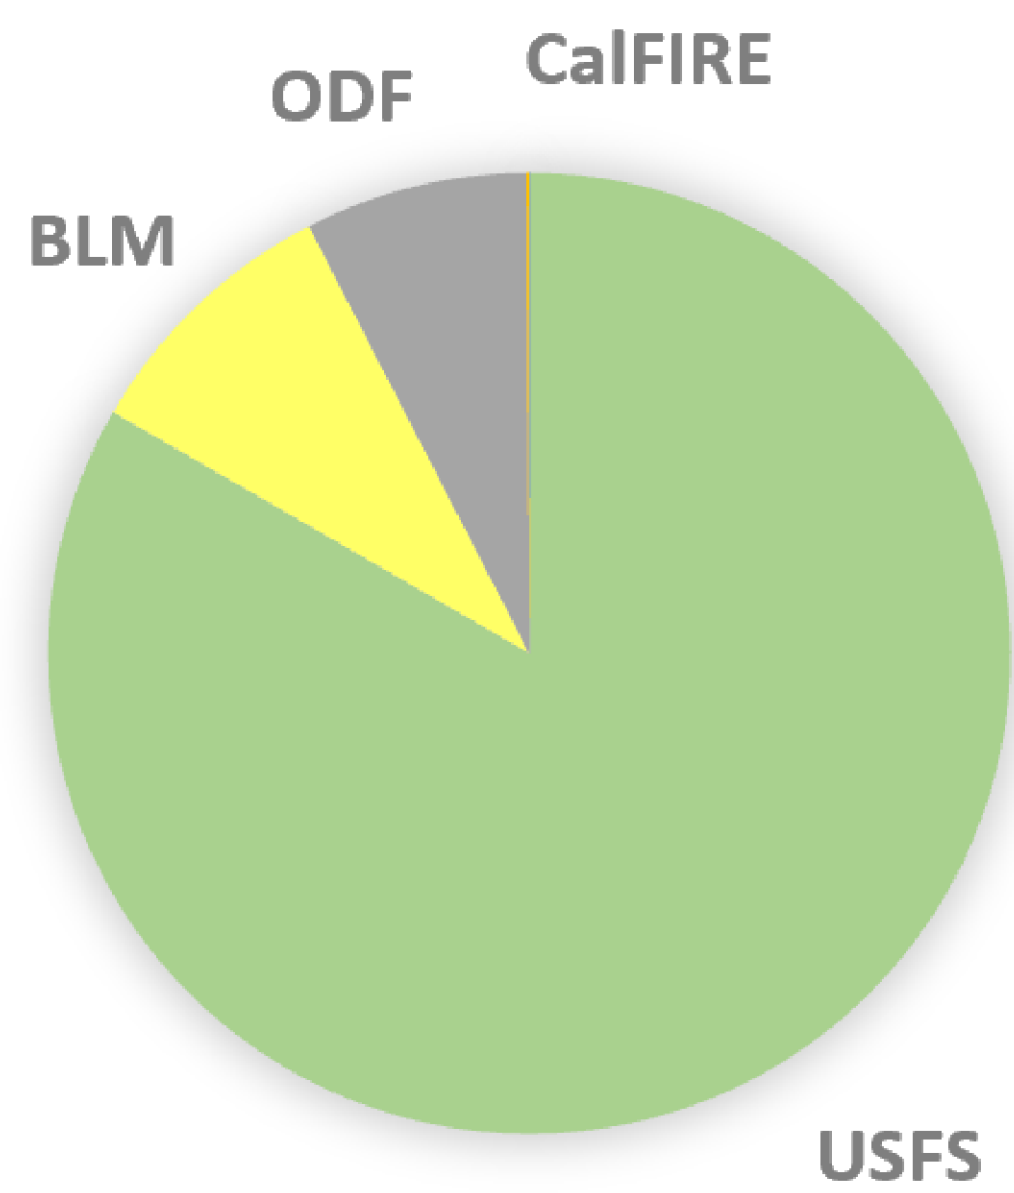

Ownership Map

Sep 28, 2018

- Fire Perimeter
- BLM Districts
- Ranger District
- State Boundaries
- Bureau of Land Management
- U.S. Fish and Wildlife Service
- Bureau of Reclamation
- U.S. Forest Service
- U.S. National Park Service
- State, Private, Local Govt, and Private
- ★ City

Total

Owner	Acres
USFS	268,873
BLM	29,207
ODF	24,157
CalFIRE	211
COE	62
Total	322,511

Ranger District	Acres
Wild Rivers	172,703
Klamath NF	32,492
Gold Beach	28,153
High Cascades	17,877
Tiller	16,627
Siskiyou Mountains	905

BLM District	Acres
Medford District	28,709
Roseburg District	231

Base of IR Data as of 9/27/2018 2239 hrs

Created by:
Southwest Oregon GIS Support
9/28/2018 14:20 PT

Owner	Acres
USFS	32,517
ODF	9,003
BLM	8,869
COE	62

Owner	Acres
USFS	196,430
BLM	12,256
ODF	7,960

Owner	Acres
USFS	2,039
ODF	1,187
BLM	526

Owner	Acres
USFS	2,039
ODF	1,187
BLM	526

Owner	Acres
ODF	1,011
BLM	940

Owner	Acres
USFS	906
ODF	193

Owner	Acres
USFS	36,982
CalFIRE	211