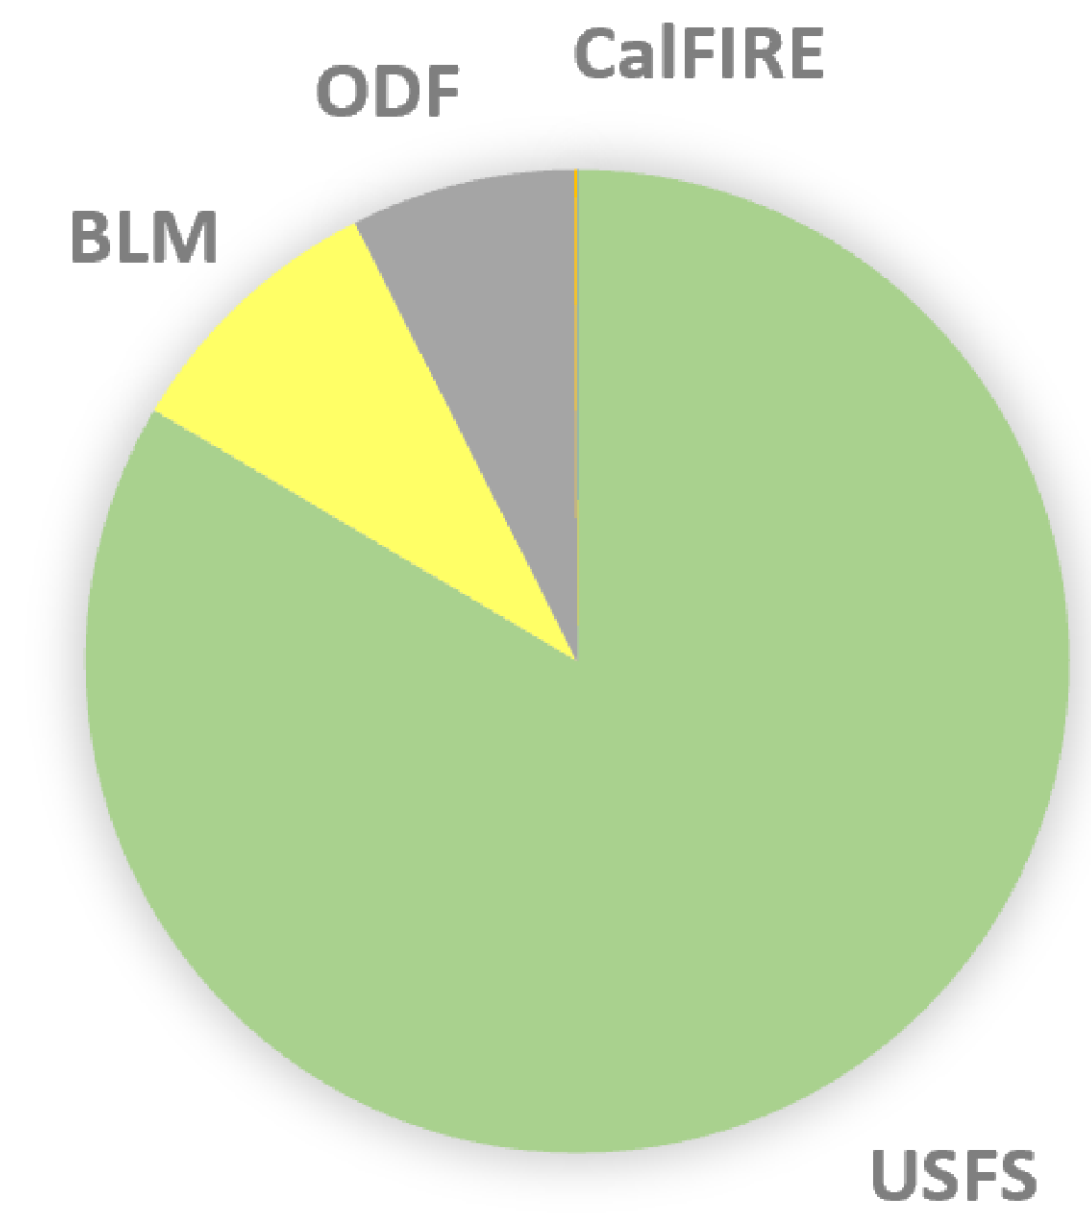

Ownership Map

Oct 6, 2018

- Fire Perimeter
- BLM Districts
- Ranger District
- State Boundaries
- Bureau of Land Management
- U.S. Fish and Wildlife Service
- Bureau of Reclamation
- U.S. Forest Service
- U.S. National Park Service
- State, Private, Local Govt, and Private

★ City

Total

Owner	Acres
USFS	273,142
BLM	29,410
ODF	24,157
CalFIRE	211
COE	62
Total	326,982