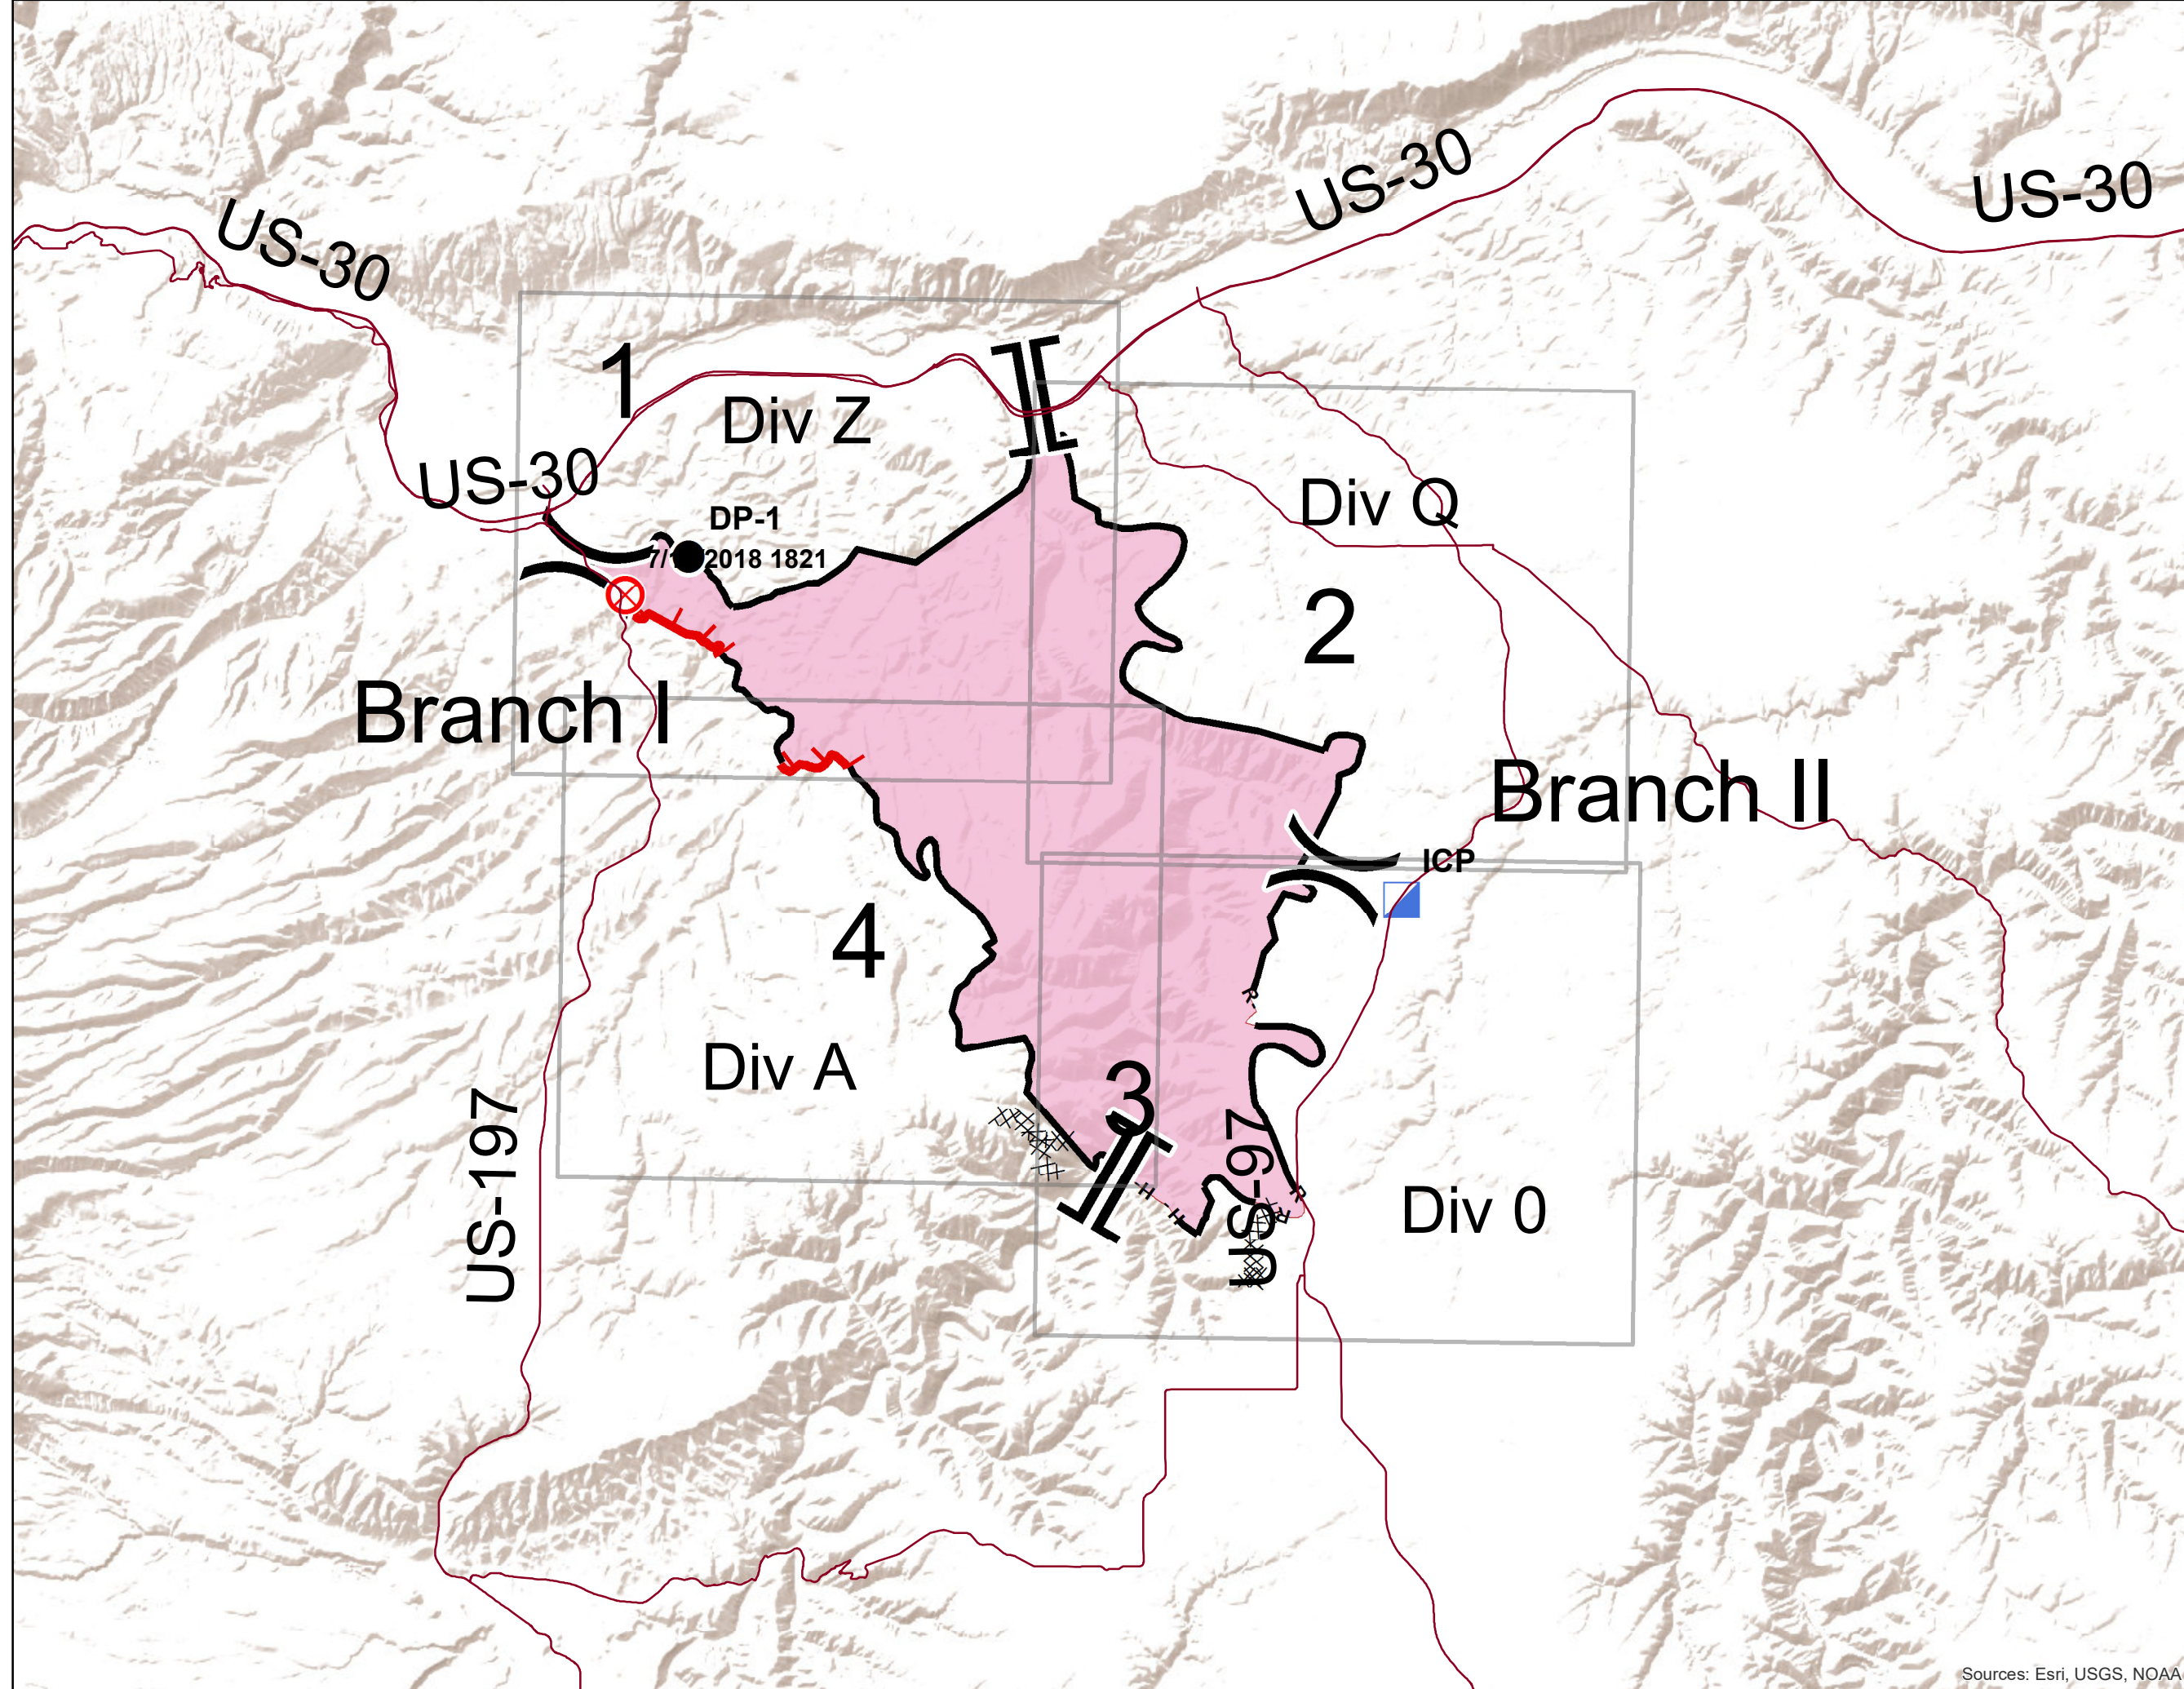

IAP Map
Substation Fire
7/23/2018
0600

- Highways
- Uncontrolled Fire Edge
- Completed Line
- Completed Dozer Line
- Completed Hand Line
- Road as Completed Line
- Wildfire Daily Fire Perimeter

Index Page