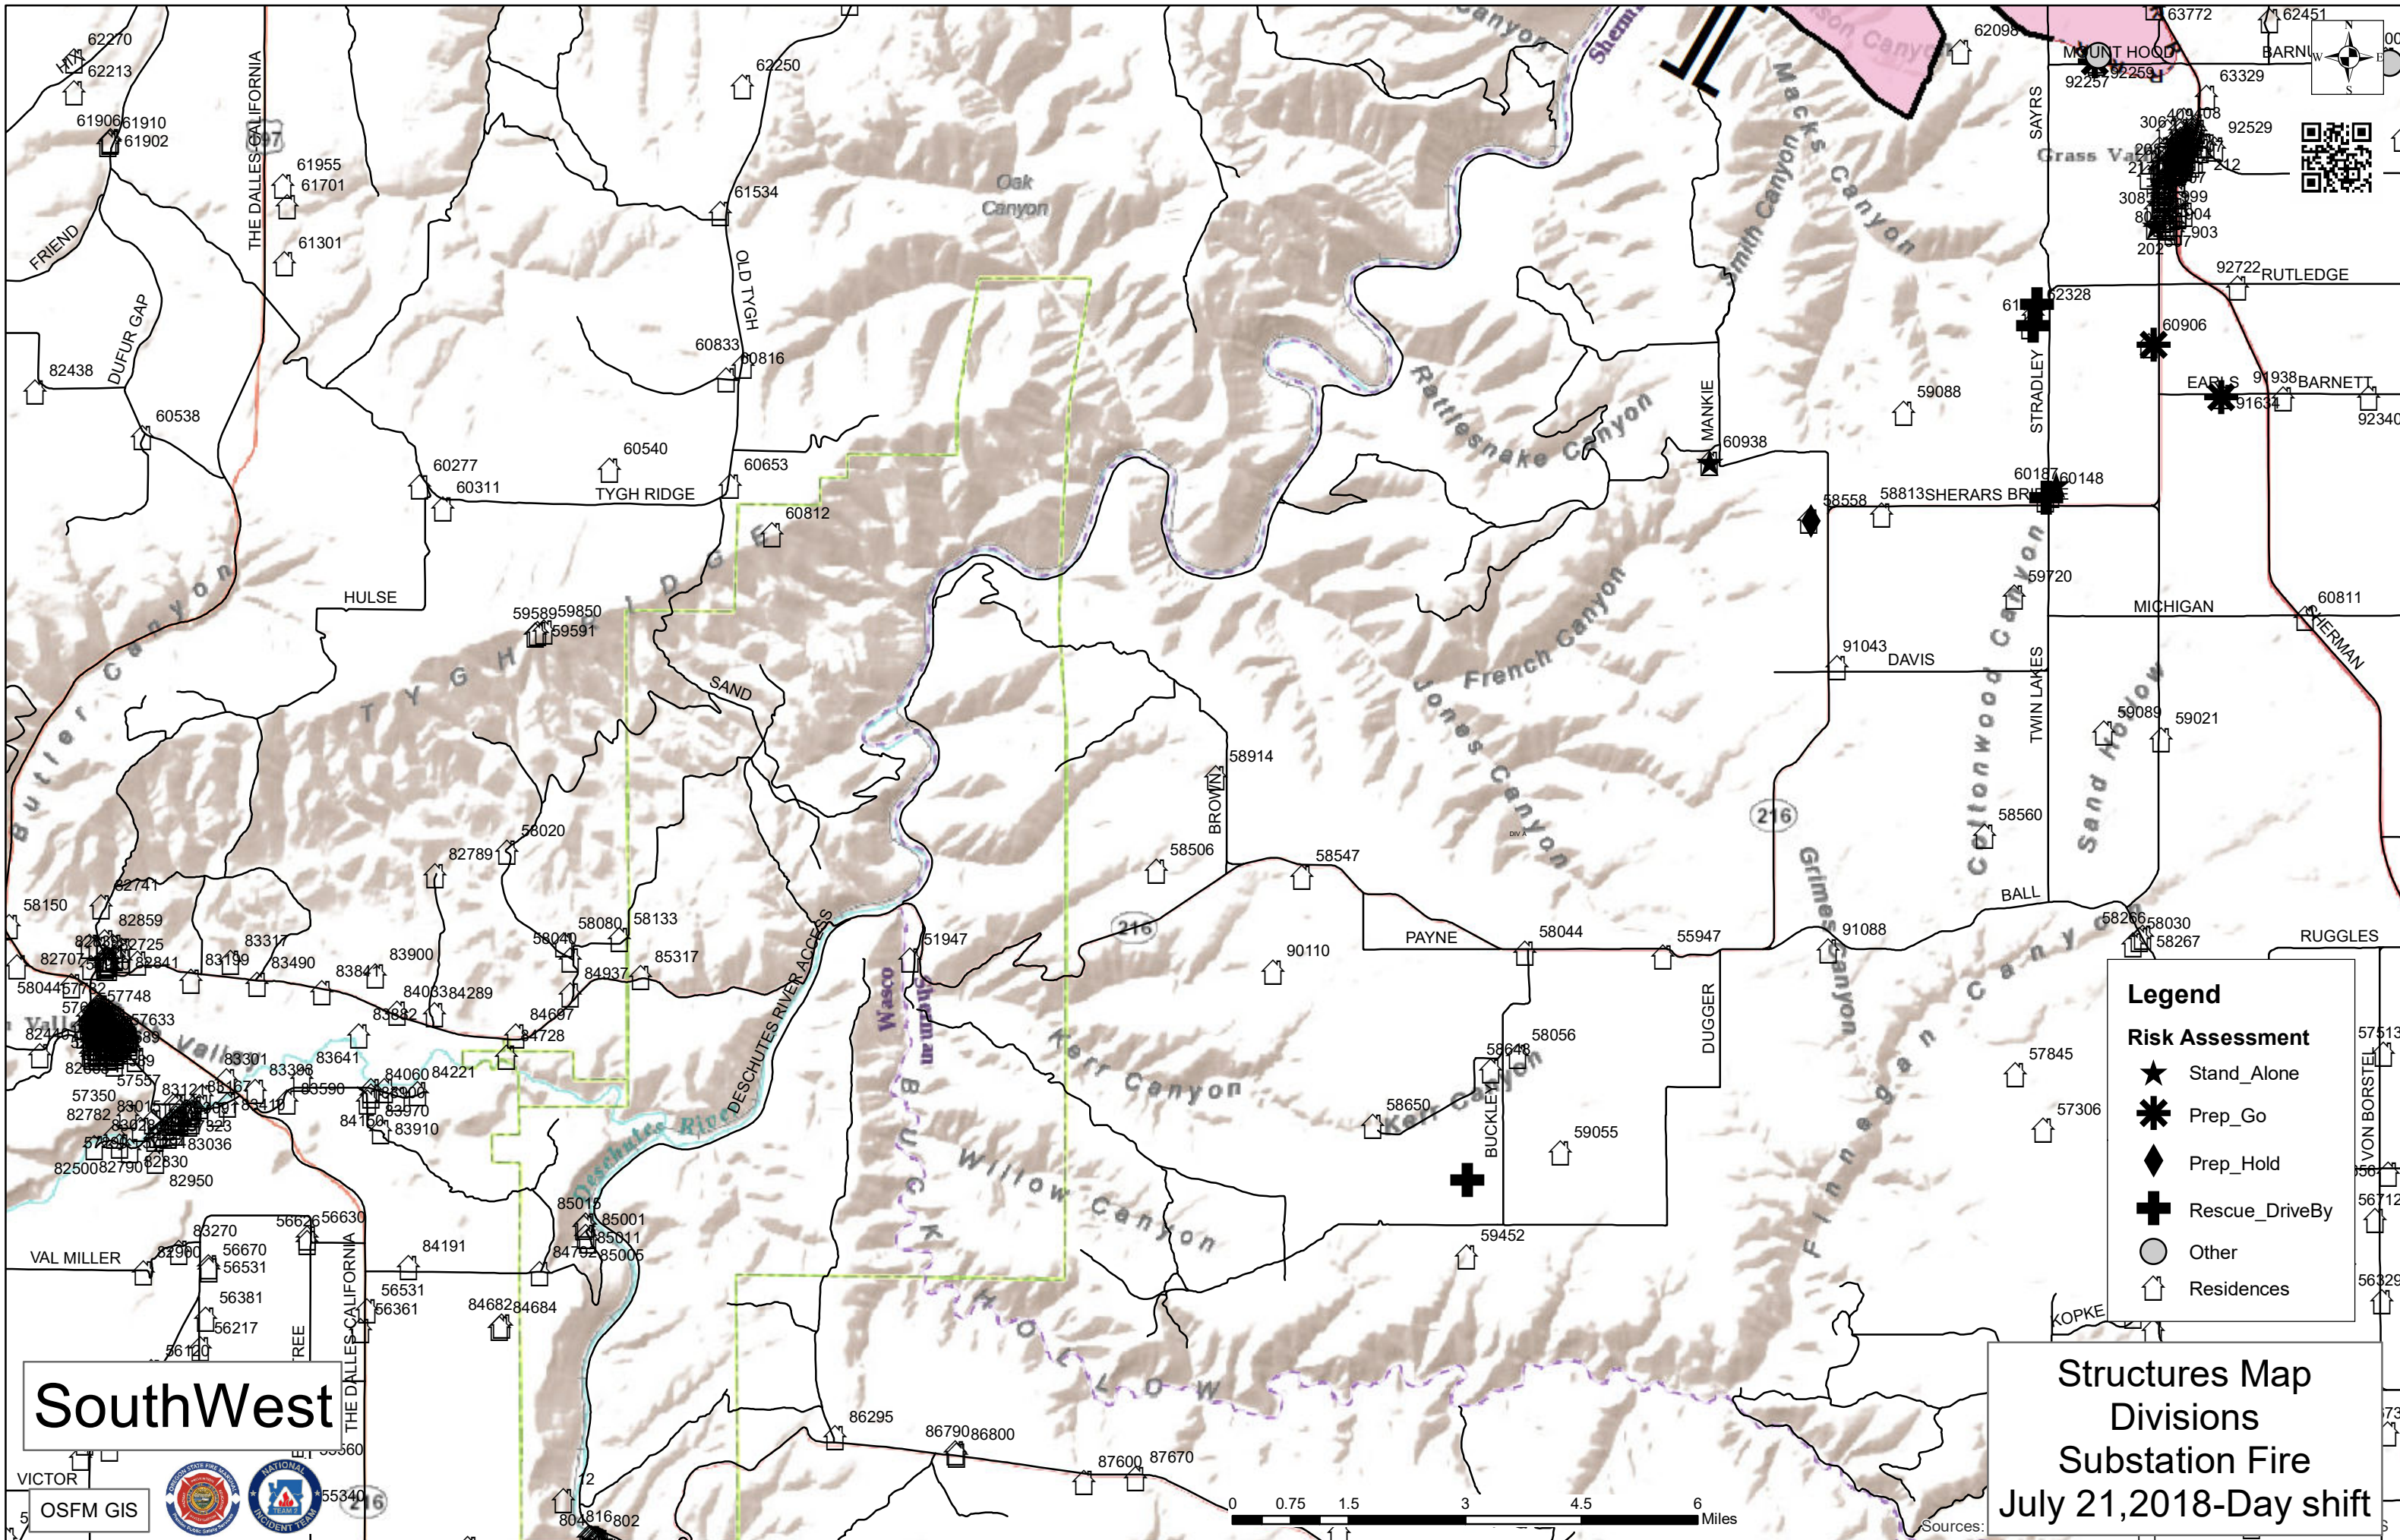

Legend

Risk Assessment

- ★ Stand_Alone
- ✱ Prep_Go
- Prep_Hold
- ⊕ Rescue_DriveBy
- Other
- 🏠 Residences

Structures Map
Divisions
Substation Fire
July 21, 2018-Day shift

SouthWest

OSFM GIS

Sources: