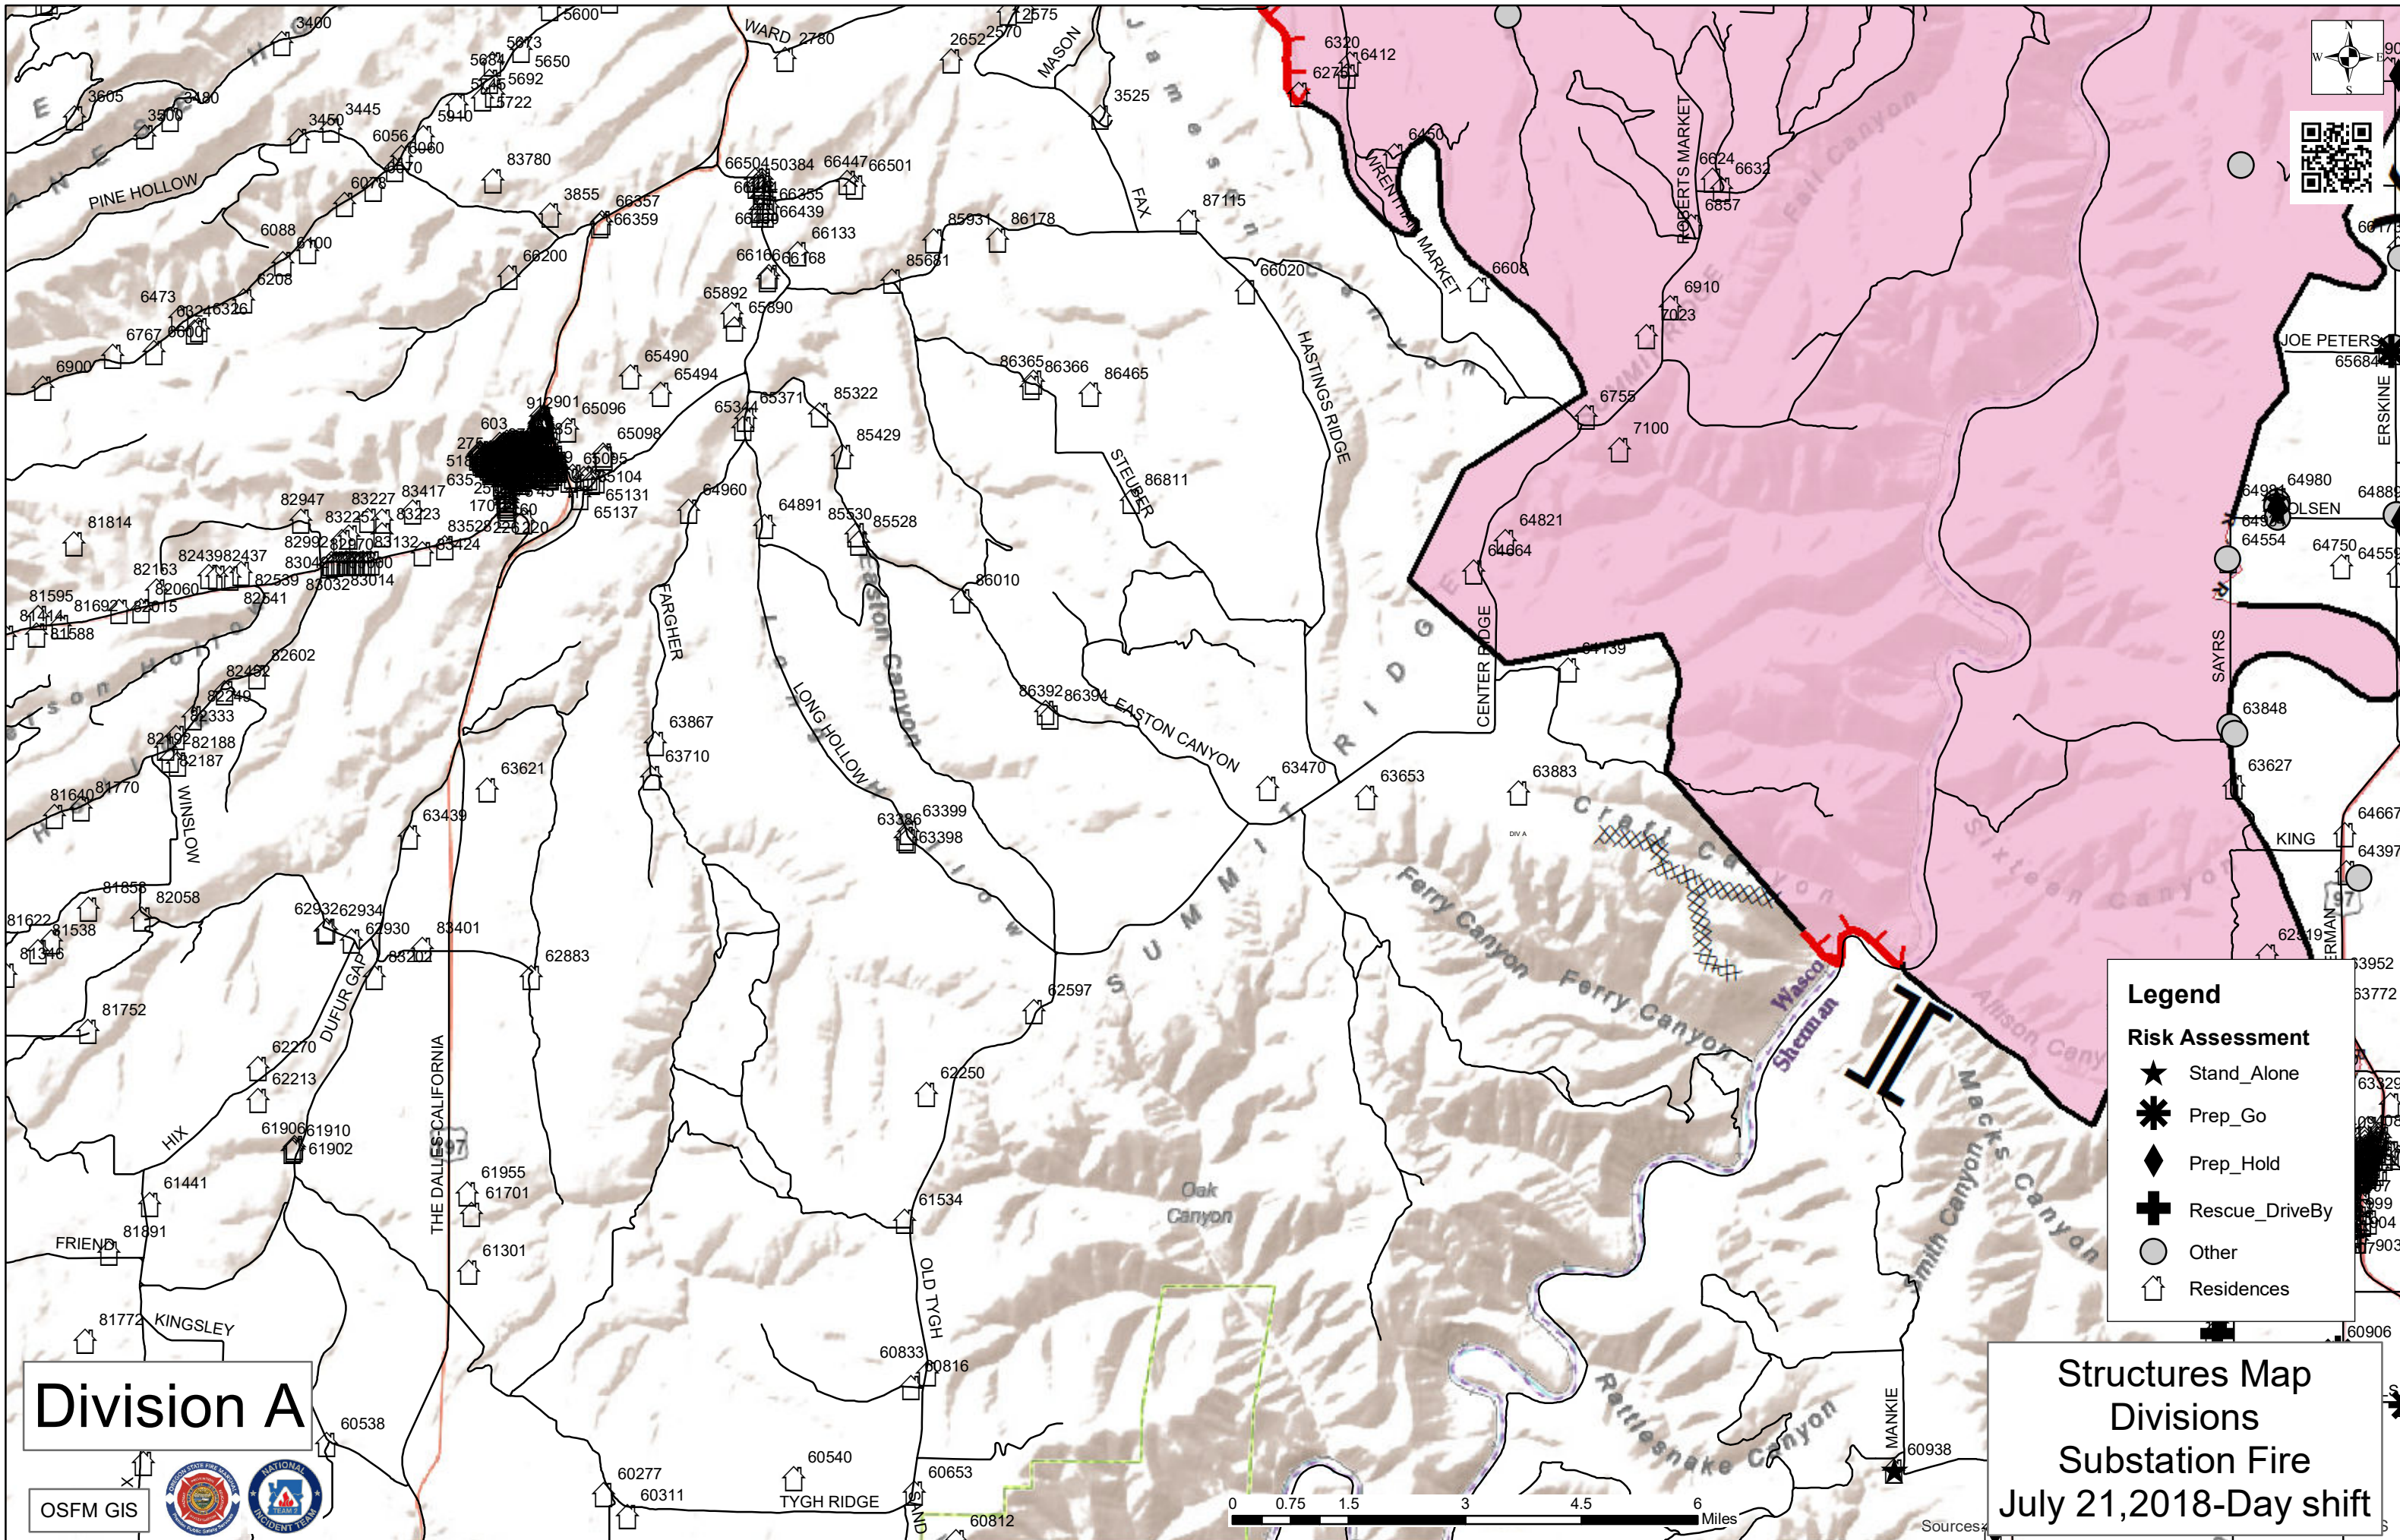

Structures Map
Divisions
Substation Fire
July 21, 2018-Day shift

South

OSFM GIS

Sources:

Legend

Risk Assessment

- ★ Stand_Alone
- ✱ Prep_Go
- ◆ Prep_Hold
- ⊕ Rescue_DriveBy
- Other
- 🏠 Residences

Structures Map
Divisions
Substation Fire
July 21, 2018-Day shift

SouthWest

OSFM GIS

Sources:

Legend

Risk Assessment

- ★ Stand_Alone
- ✱ Prep_Go
- ◆ Prep_Hold
- ⊕ Rescue_DriveBy
- Other
- 🏠 Residences

Division A

Structures Map
Divisions
Substation Fire
July 21, 2018-Day shift