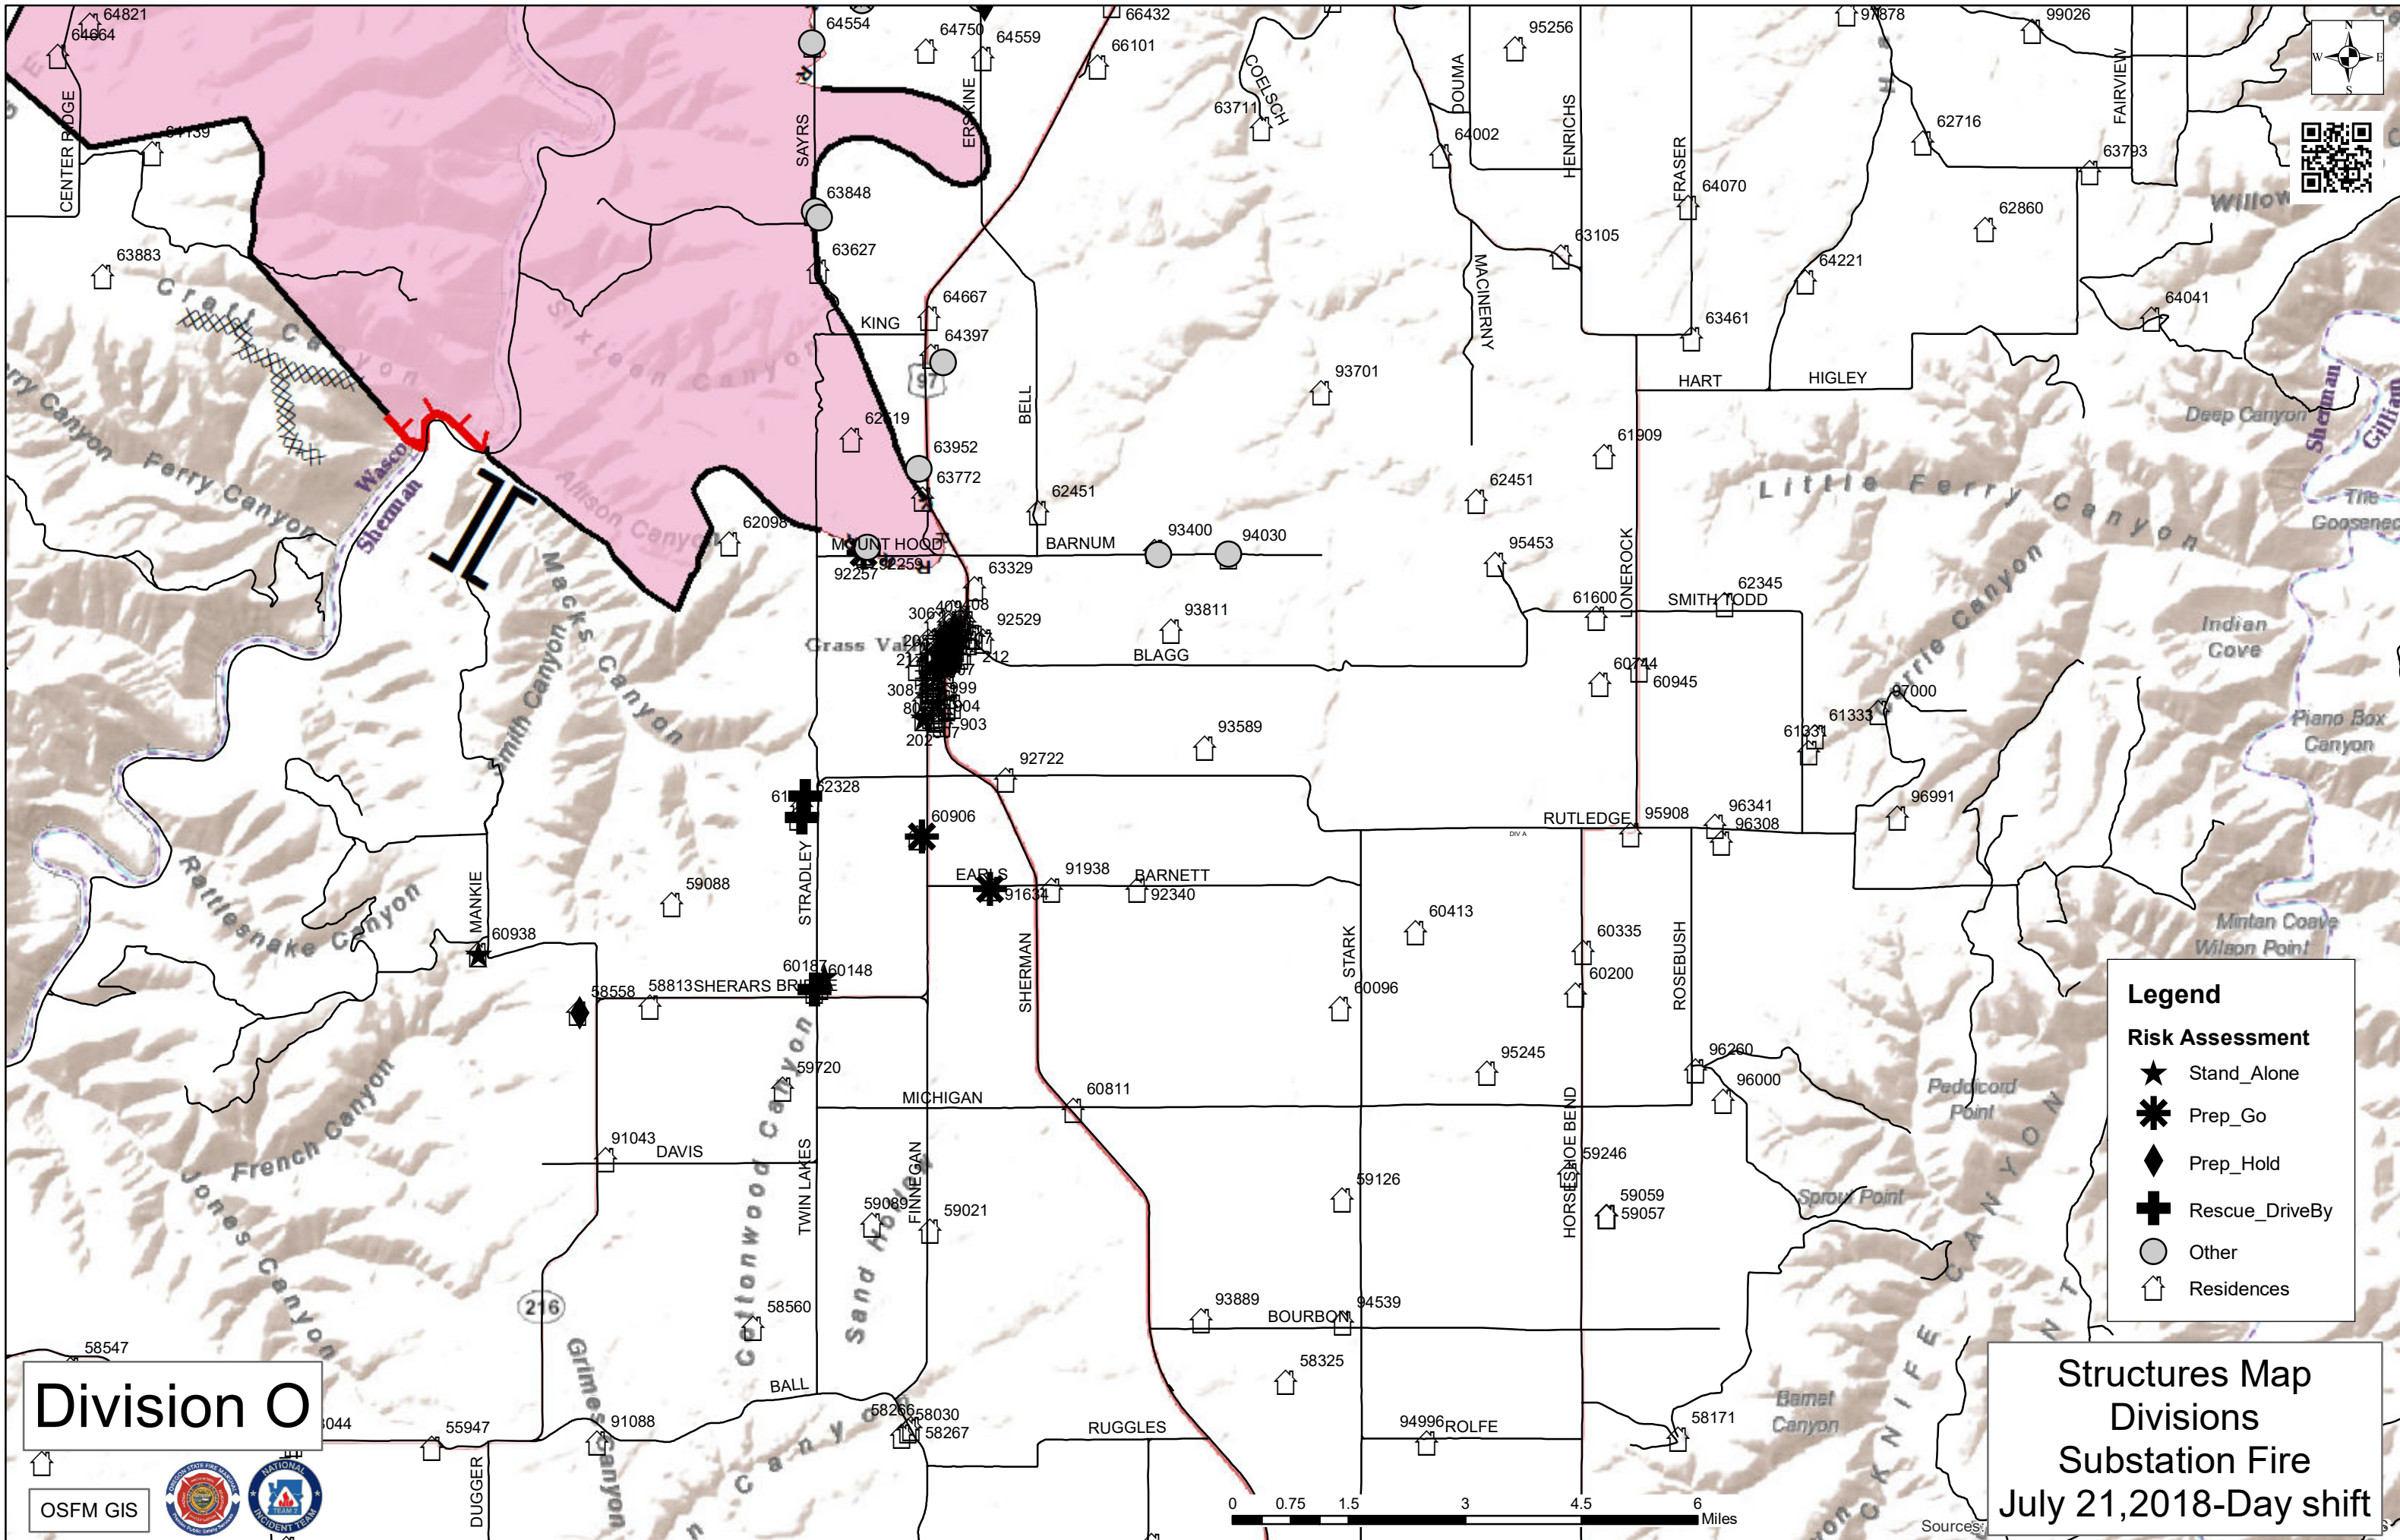

Legend

Risk Assessment

- ★ Stand_Alone
- ✱ Prep_Go
- Prep_Hold
- ✚ Rescue_DriveBy
- Other
- 🏠 Residences

Division O

Structures Map
Divisions
Substation Fire
July 21, 2018-Day shift

Sources: