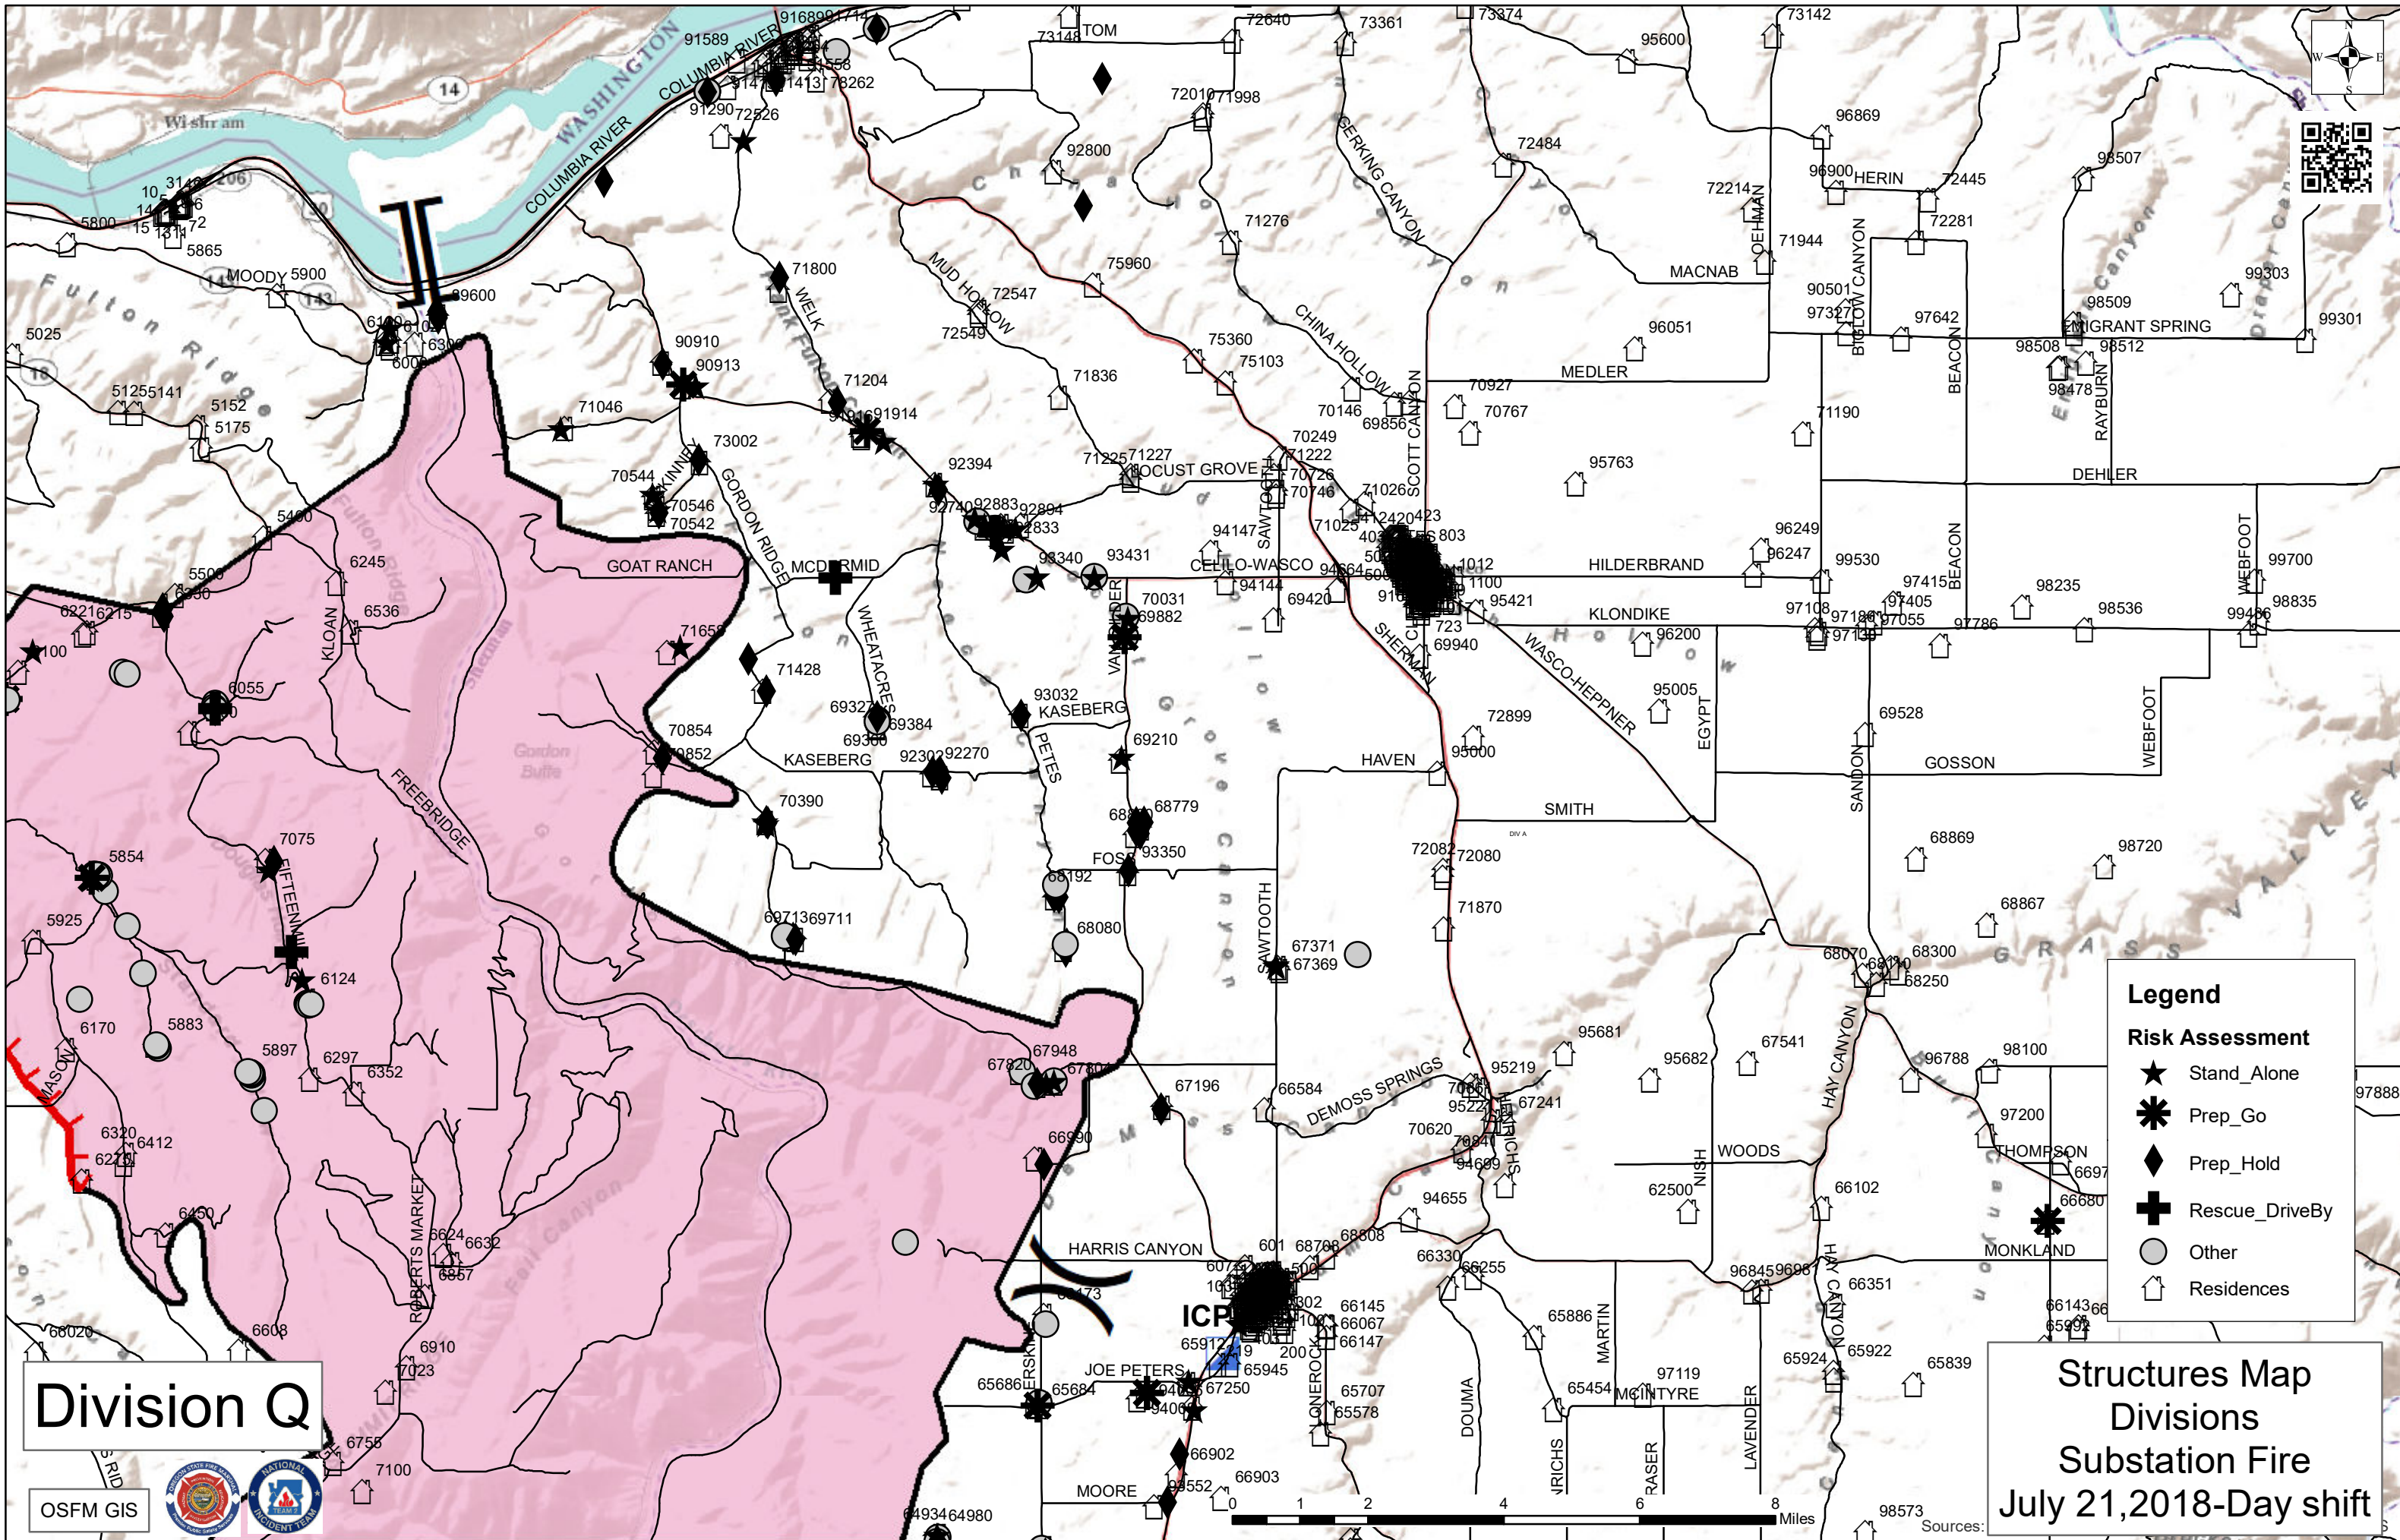

SouthWest

OSFM GIS

Sources:

Legend

Risk Assessment

- ★ Stand_Alone
- ✱ Prep_Go
- ◆ Prep_Hold
- ⊕ Rescue_DriveBy
- Other
- 🏠 Residences

Division A

Structures Map
Divisions
Substation Fire
July 21, 2018-Day shift

Sources

Division Q

OSFM GIS

Structures Map
Divisions
Substation Fire
July 21, 2018-Day shift

Legend

Risk Assessment

- ★ Stand_Alone
- ✱ Prep_Go
- ◆ Prep_Hold
- ⊕ Rescue_DriveBy
- Other
- 🏠 Residences

Legend

Risk Assessment

- ★ Stand_Alone
- ✱ Prep_Go
- ◆ Prep_Hold
- ✚ Rescue_DriveBy
- Other
- 🏠 Residences

Division Q

Structures Map
Divisions
Substation Fire
July 21, 2018-Day shift

Sources:

HARRIS CANYON

VAN GILDER

66067

68808

68708

68588

607

66379
66365

Structures Map
Divisions
Substation Fire
July 21, 2018-Day shift

Legend