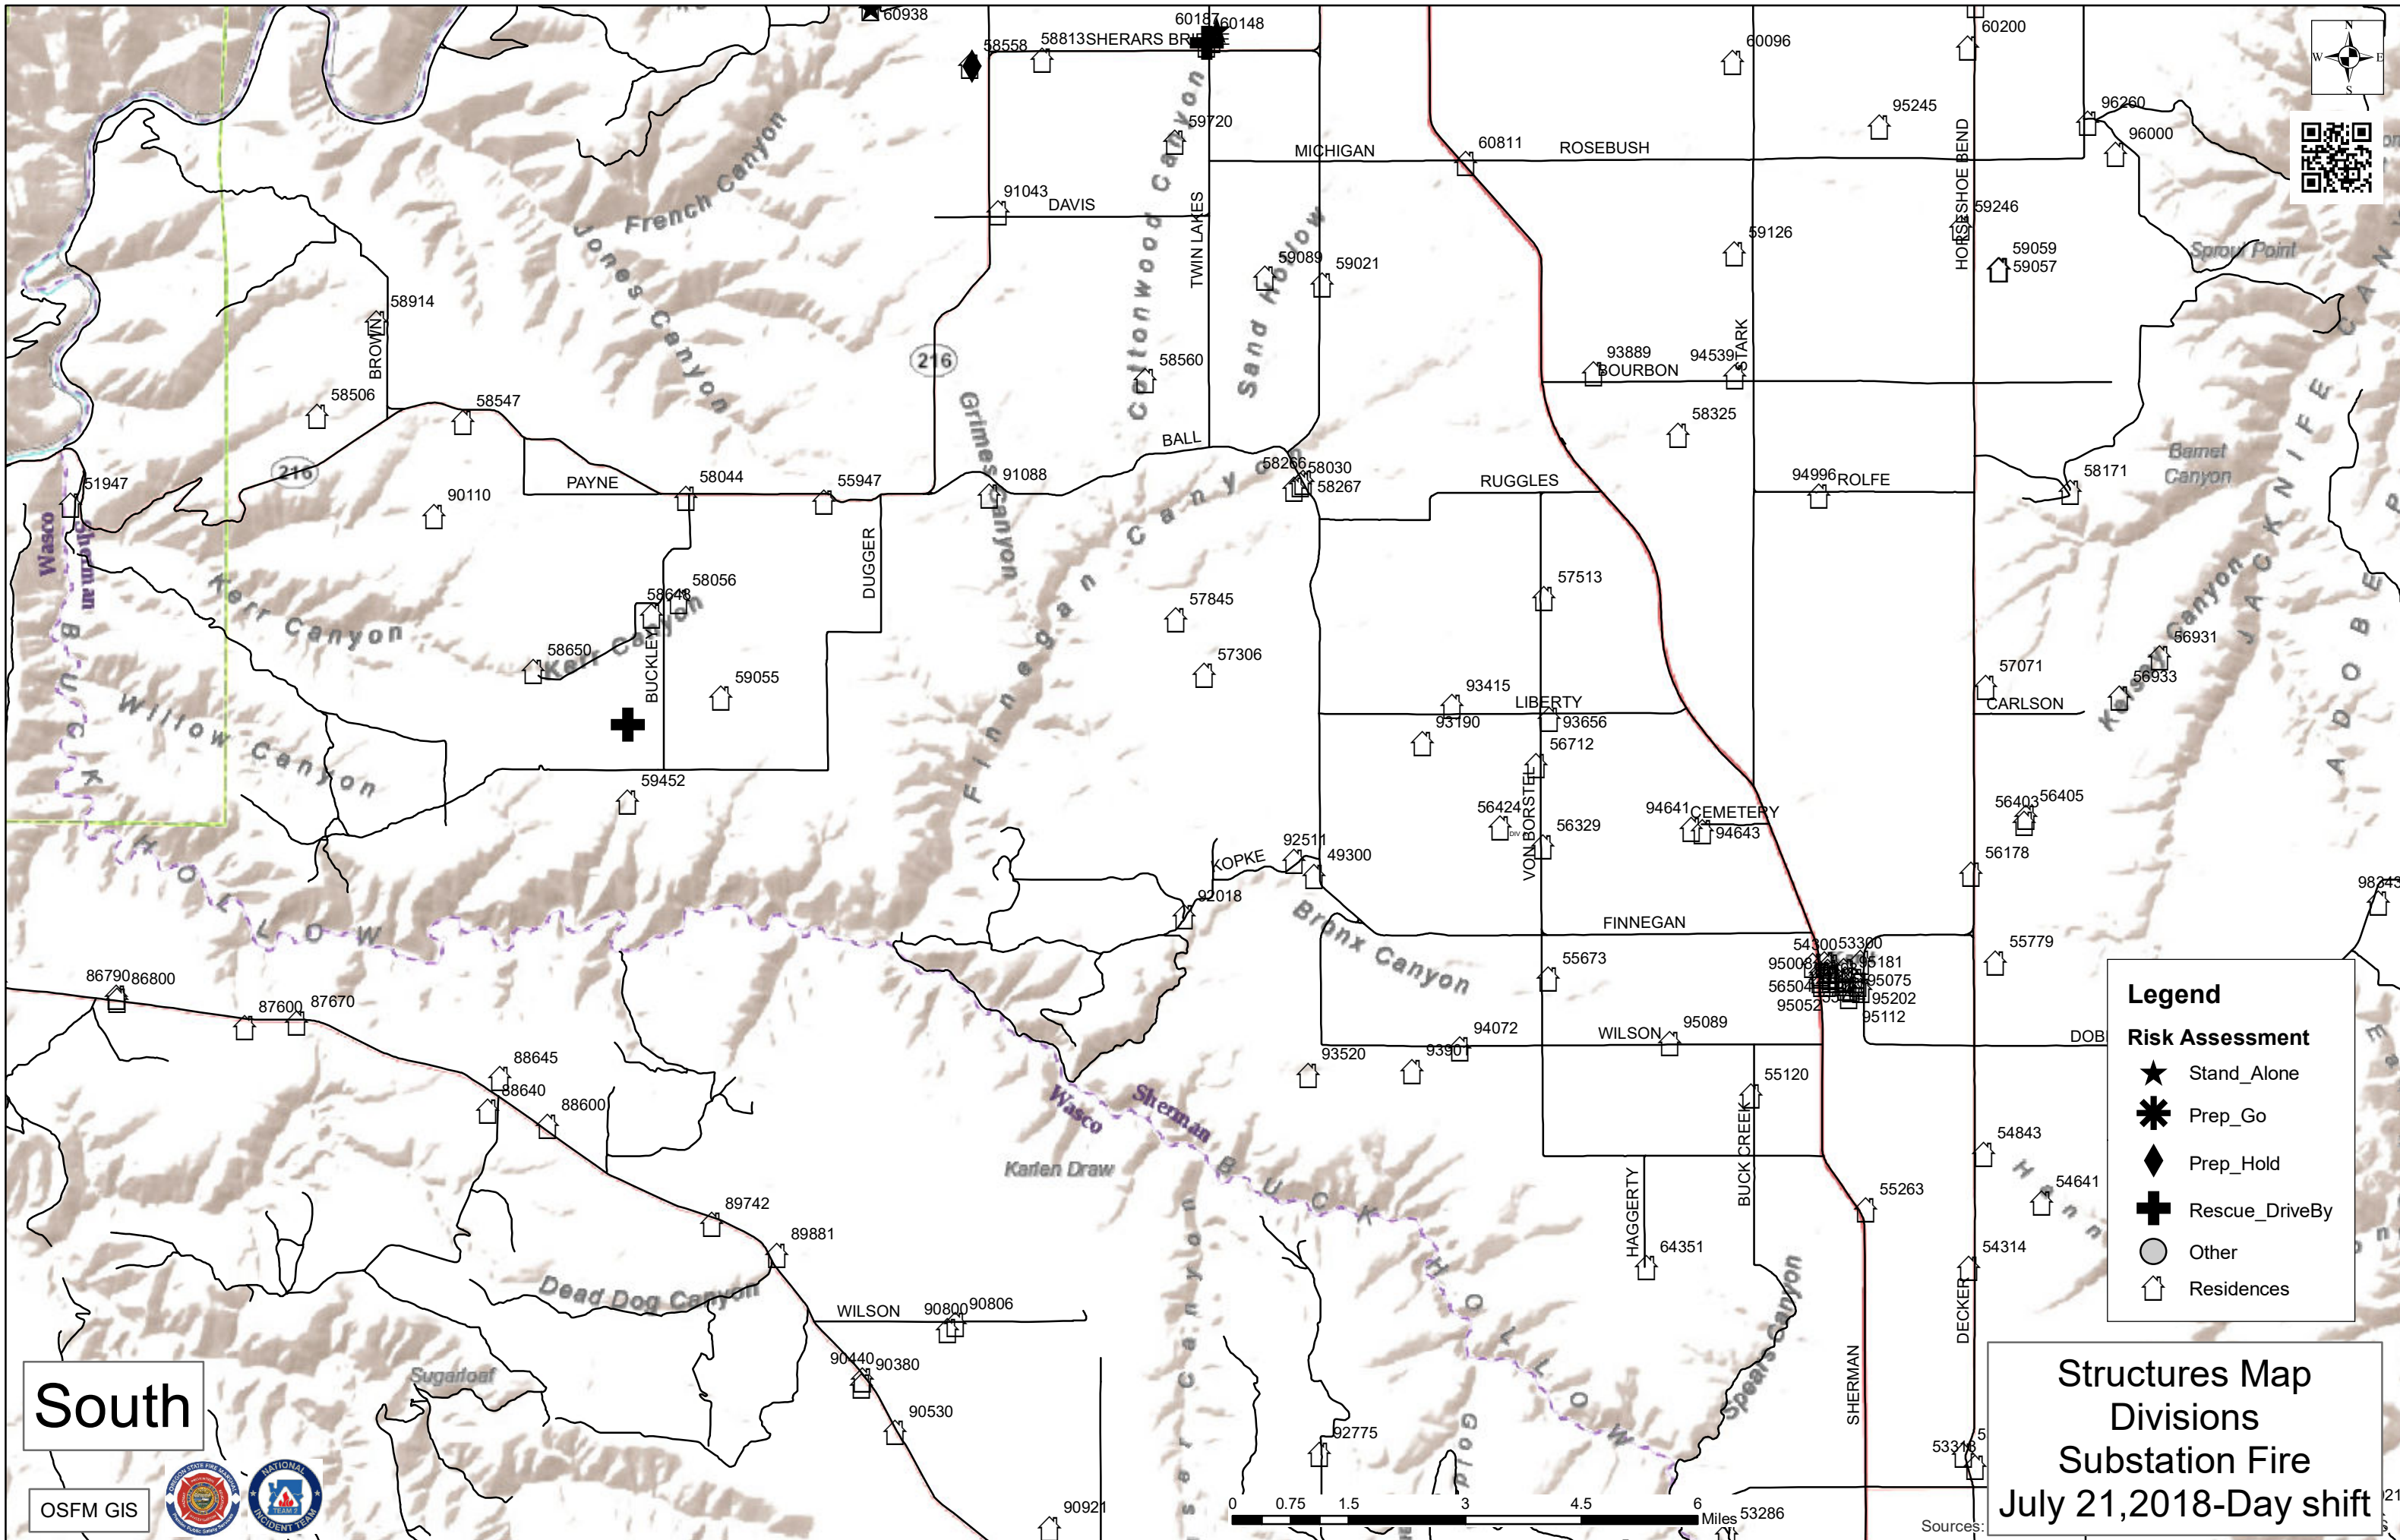

Legend

Risk Assessment

- ★ Stand_Alone
- ✱ Prep_Go
- Prep_Hold
- ⊕ Rescue_DriveBy
- Other
- 🏠 Residences

Structures Map
Divisions
Substation Fire
July 21, 2018-Day shift

South

OSFM GIS

Sources: