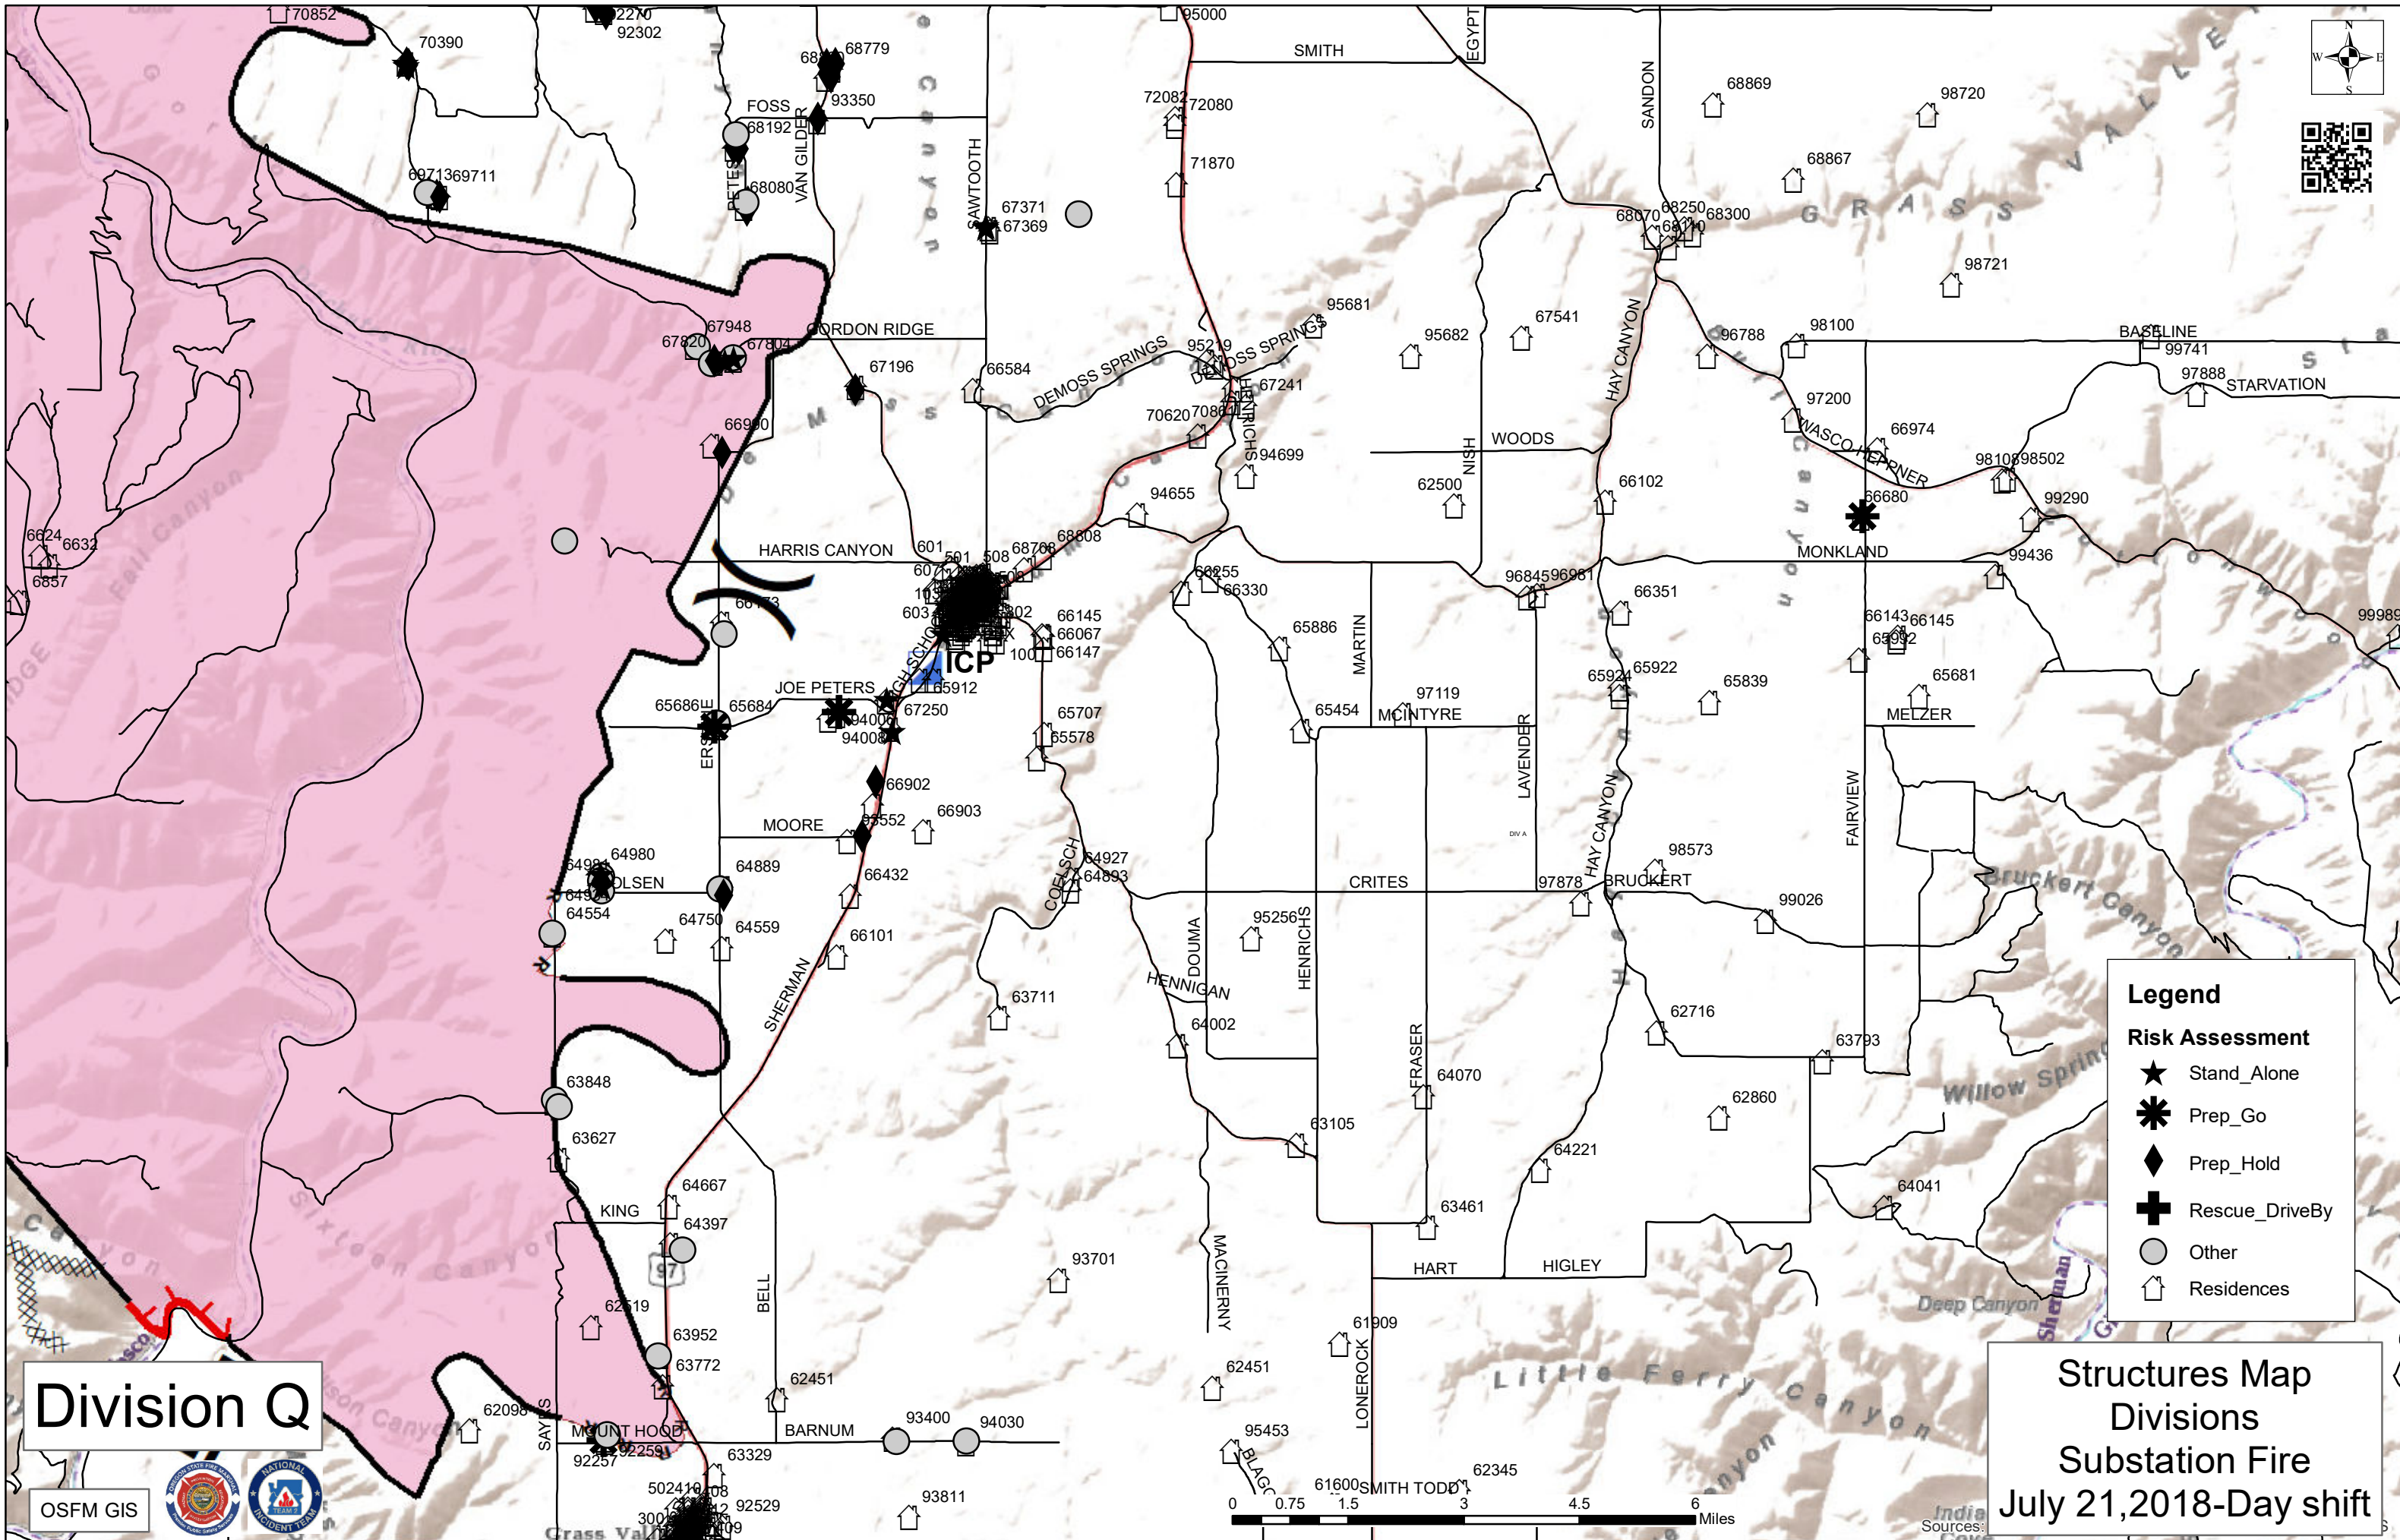

Structures Map
Divisions
Substation Fire
July 21, 2018-Day shift

South

OSFM GIS

Sources:

Legend

Risk Assessment

- ★ Stand_Alone
- ✱ Prep_Go
- ◆ Prep_Hold
- ⊕ Rescue_DriveBy
- Other
- 🏠 Residences

Structures Map
Divisions
Substation Fire
July 21, 2018-Day shift

SouthWest

OSFM GIS

Sources:

Legend

Risk Assessment

- ★ Stand_Alone
- ✱ Prep_Go
- ◆ Prep_Hold
- ⊕ Rescue_DriveBy
- Other
- 🏠 Residences

Division A

Structures Map
Divisions
Substation Fire
July 21, 2018-Day shift

Sources

Division Q

OSFM GIS

Structures Map
Divisions
Substation Fire
July 21, 2018-Day shift

Legend

Risk Assessment

- ★ Stand_Alone
- ✱ Prep_Go
- ◆ Prep_Hold
- ⊕ Rescue_DriveBy
- Other
- 🏠 Residences

Legend

66067

68808

68708

68588

607

66379
66365

Structures Map
Divisions
Substation Fire
July 21, 2018-Day shift

Legend