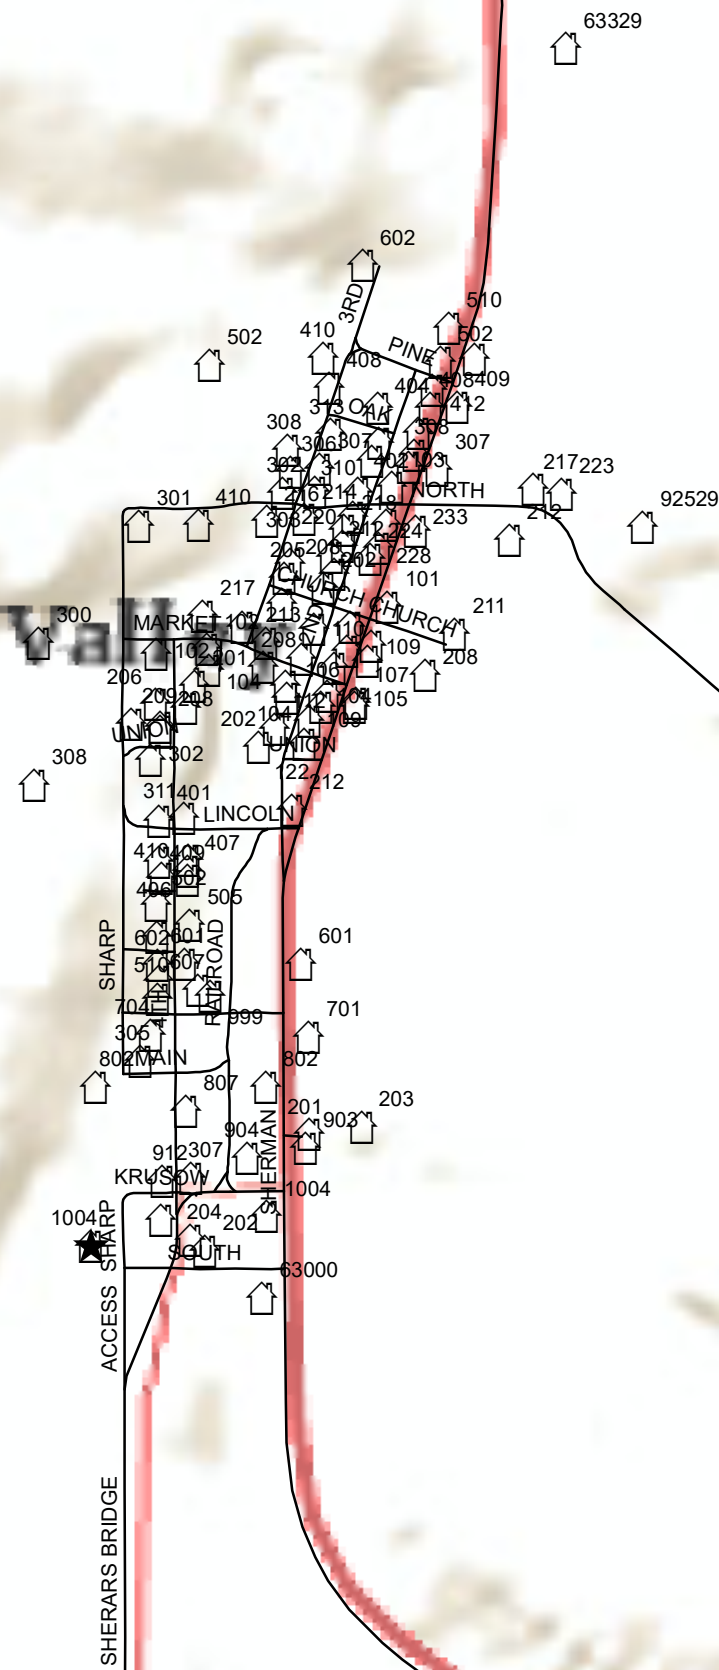

SAYRS

Grass Valley

Legend

Risk Assessment

- ★ Stand_Alone
- ✱ Prep_Go
- Prep_Hold
- ⊕ Rescue_DriveBy
- Other
- 🏠 Residences

Grass Valley

OSFM GIS

Structures Map
Divisions
Substation Fire
July 21, 2018-Day shift

Sources: