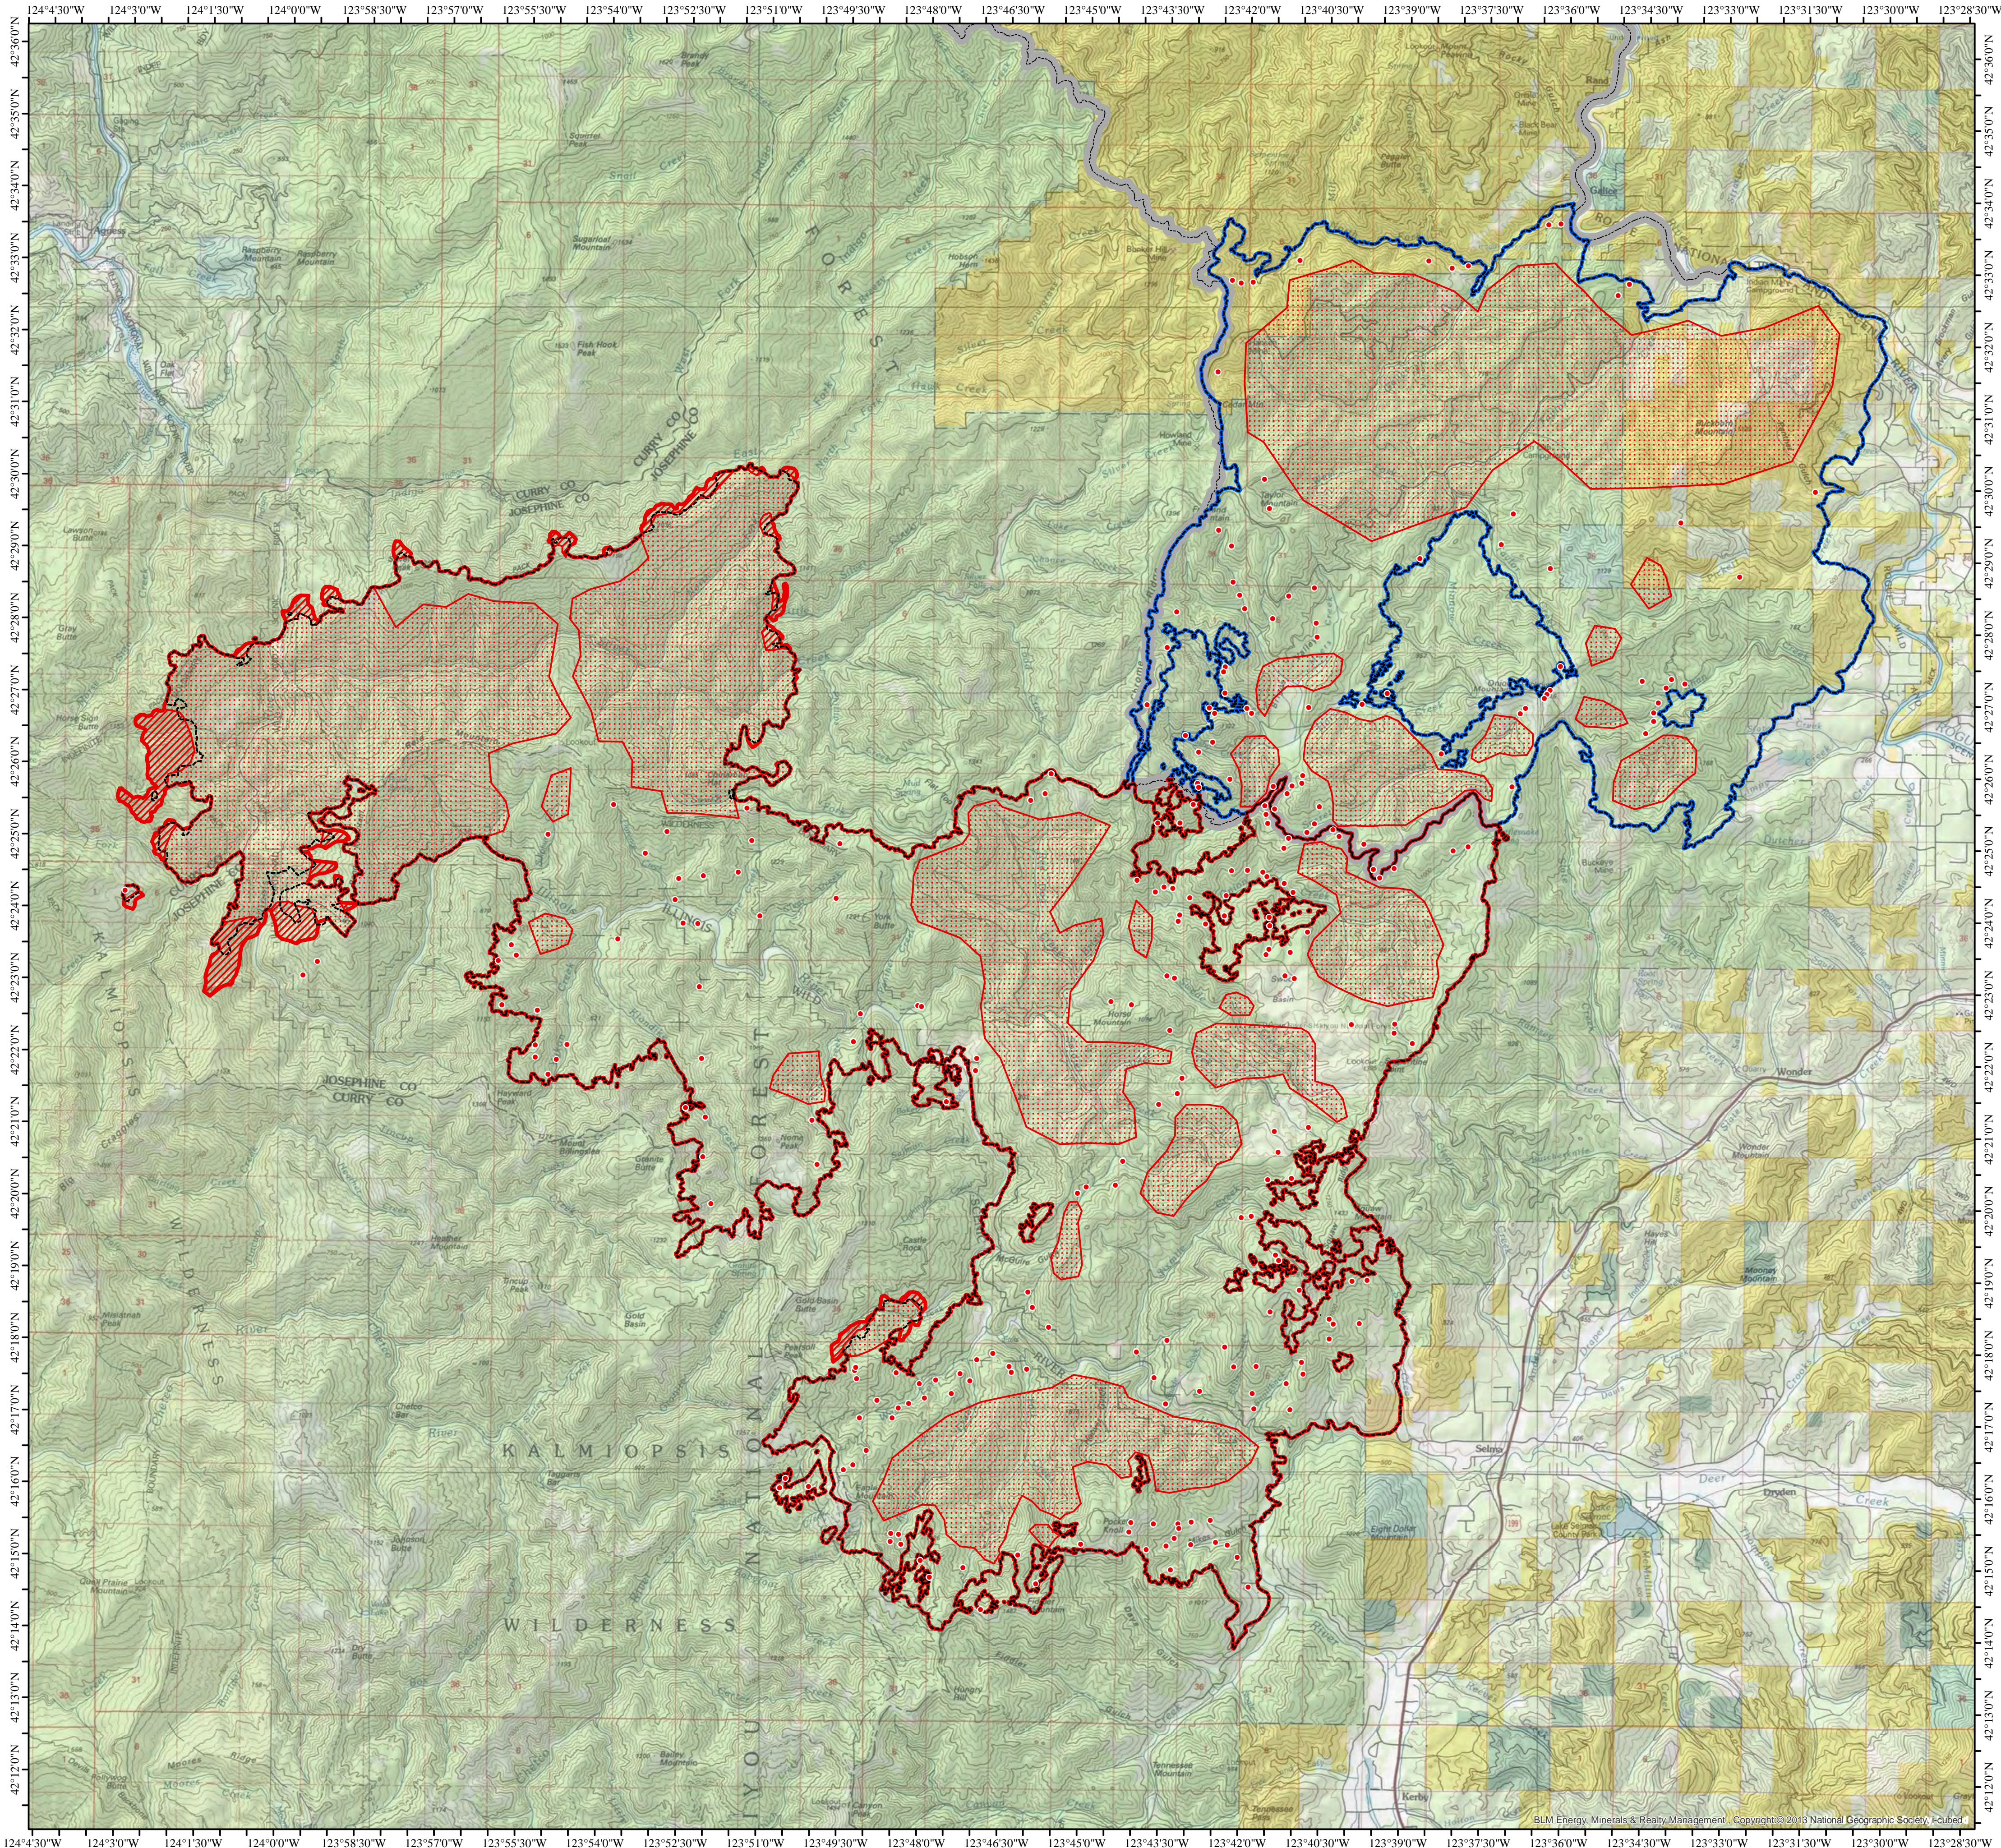

INFRARED MAP

Klondike
OR-RSF-000354
Interpreted (IR) Acres: 106,308

Taylor Creek
OR-MED-000395
Interpreted (IR) Acres: 52,841

Sept. 1, 2018 @ 2259 PDT

IRIN: Cheron Ferland
Nad83 UTM Zone 10

- Isolated Heat
- GIS Perimeter
- Klondike Heat Perimeter
- Taylor Creek Heat Perimeter
- Intense Heat
- Scattered Heat
- Financial Boundary
- Bureau of Land Management (BLM)
- State