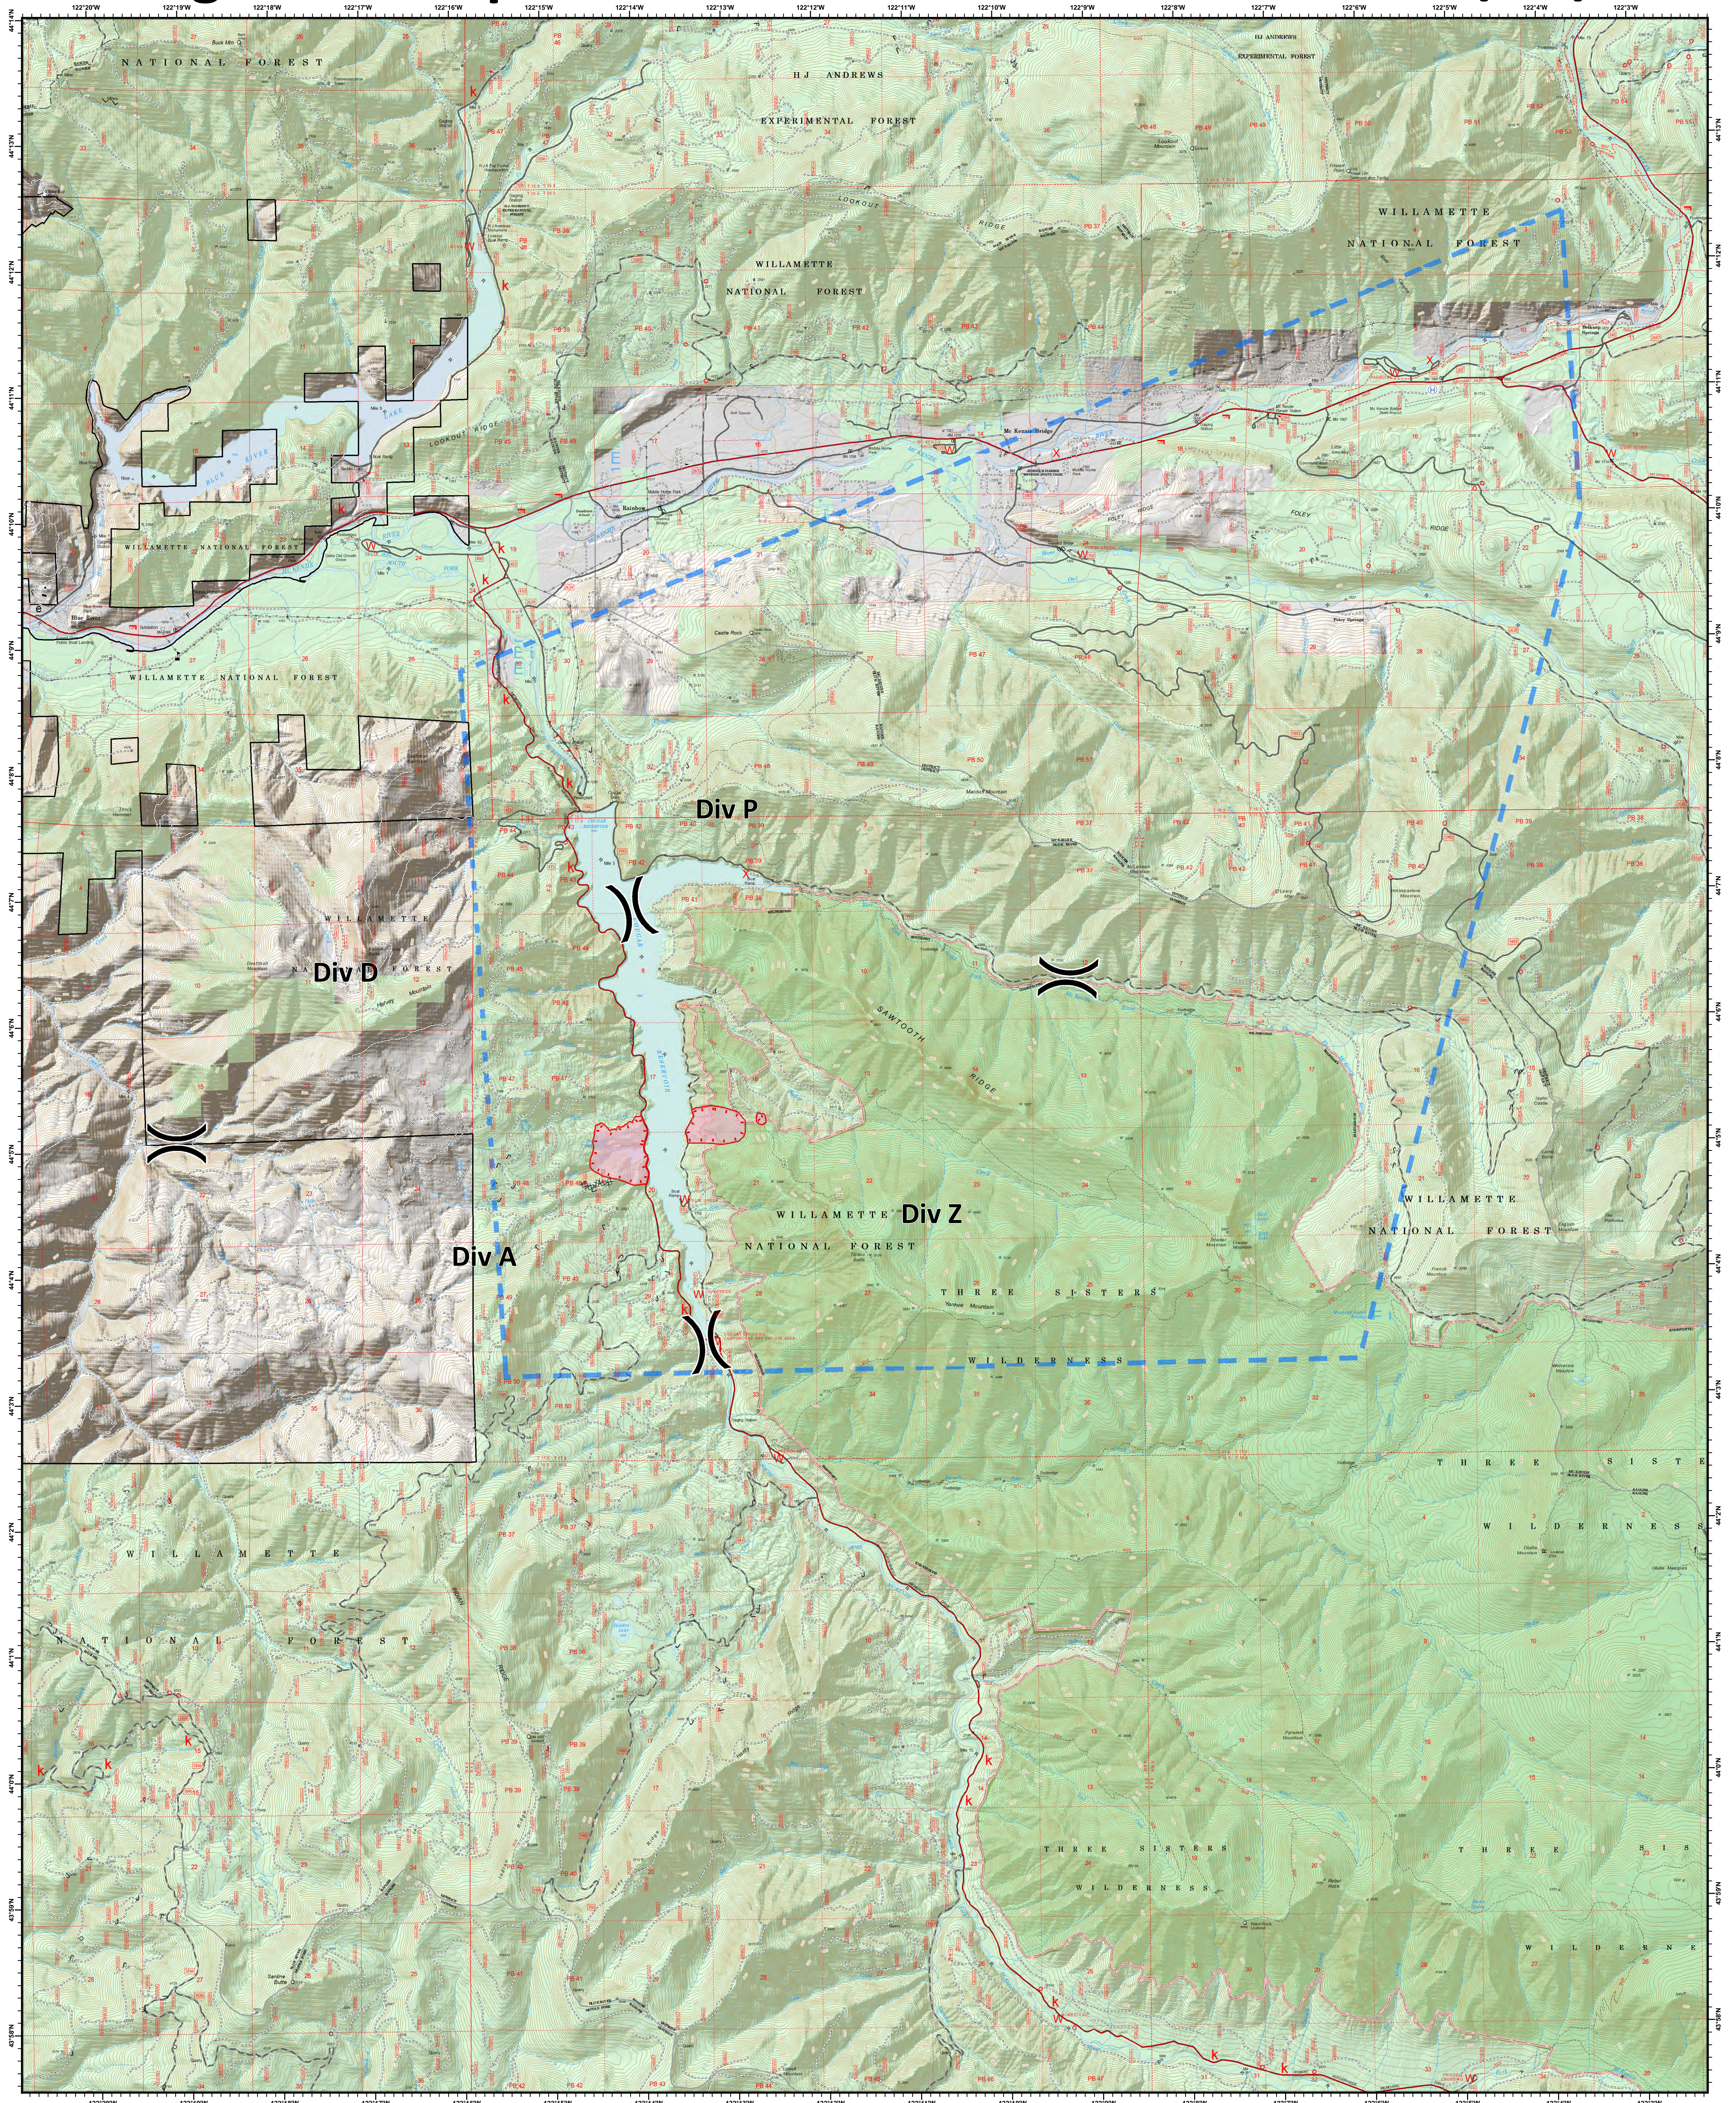

Terwilliger Fire - Operations

08/22/2018

Terwilliger
OR-WIF-180227
Fire perimeter as of
08/21/2018 0413 hrs
249 Acres
NAD83 UTM11N

- | | | | |
|--|--|--|--|
| <ul style="list-style-type: none"> Helibase Value at Risk Division Break Uncontrolled Fire Edge Completed Dozer Line Wildfire Daily Fire Perimeter | <ul style="list-style-type: none"> Temporary Flight Restriction Wilderness Footbridge Highway Road - 4WD Road - Light Duty - Dirt Road - Light Duty - Gravel Road - Light Duty - Paved Road - Light Duty - Unspecified Composition | <ul style="list-style-type: none"> Trail - Unimproved Trail Trail - Nat Rec/Scenic/Historic Fence Park-City, Small County, Mobile Home Power Transmission Line County/Alaska Borough Federally Admin - Other Forest or Grassland | <ul style="list-style-type: none"> Incorporated City - Etc National Wilderness Area National Wildlife Area Ranger District |
|--|--|--|--|