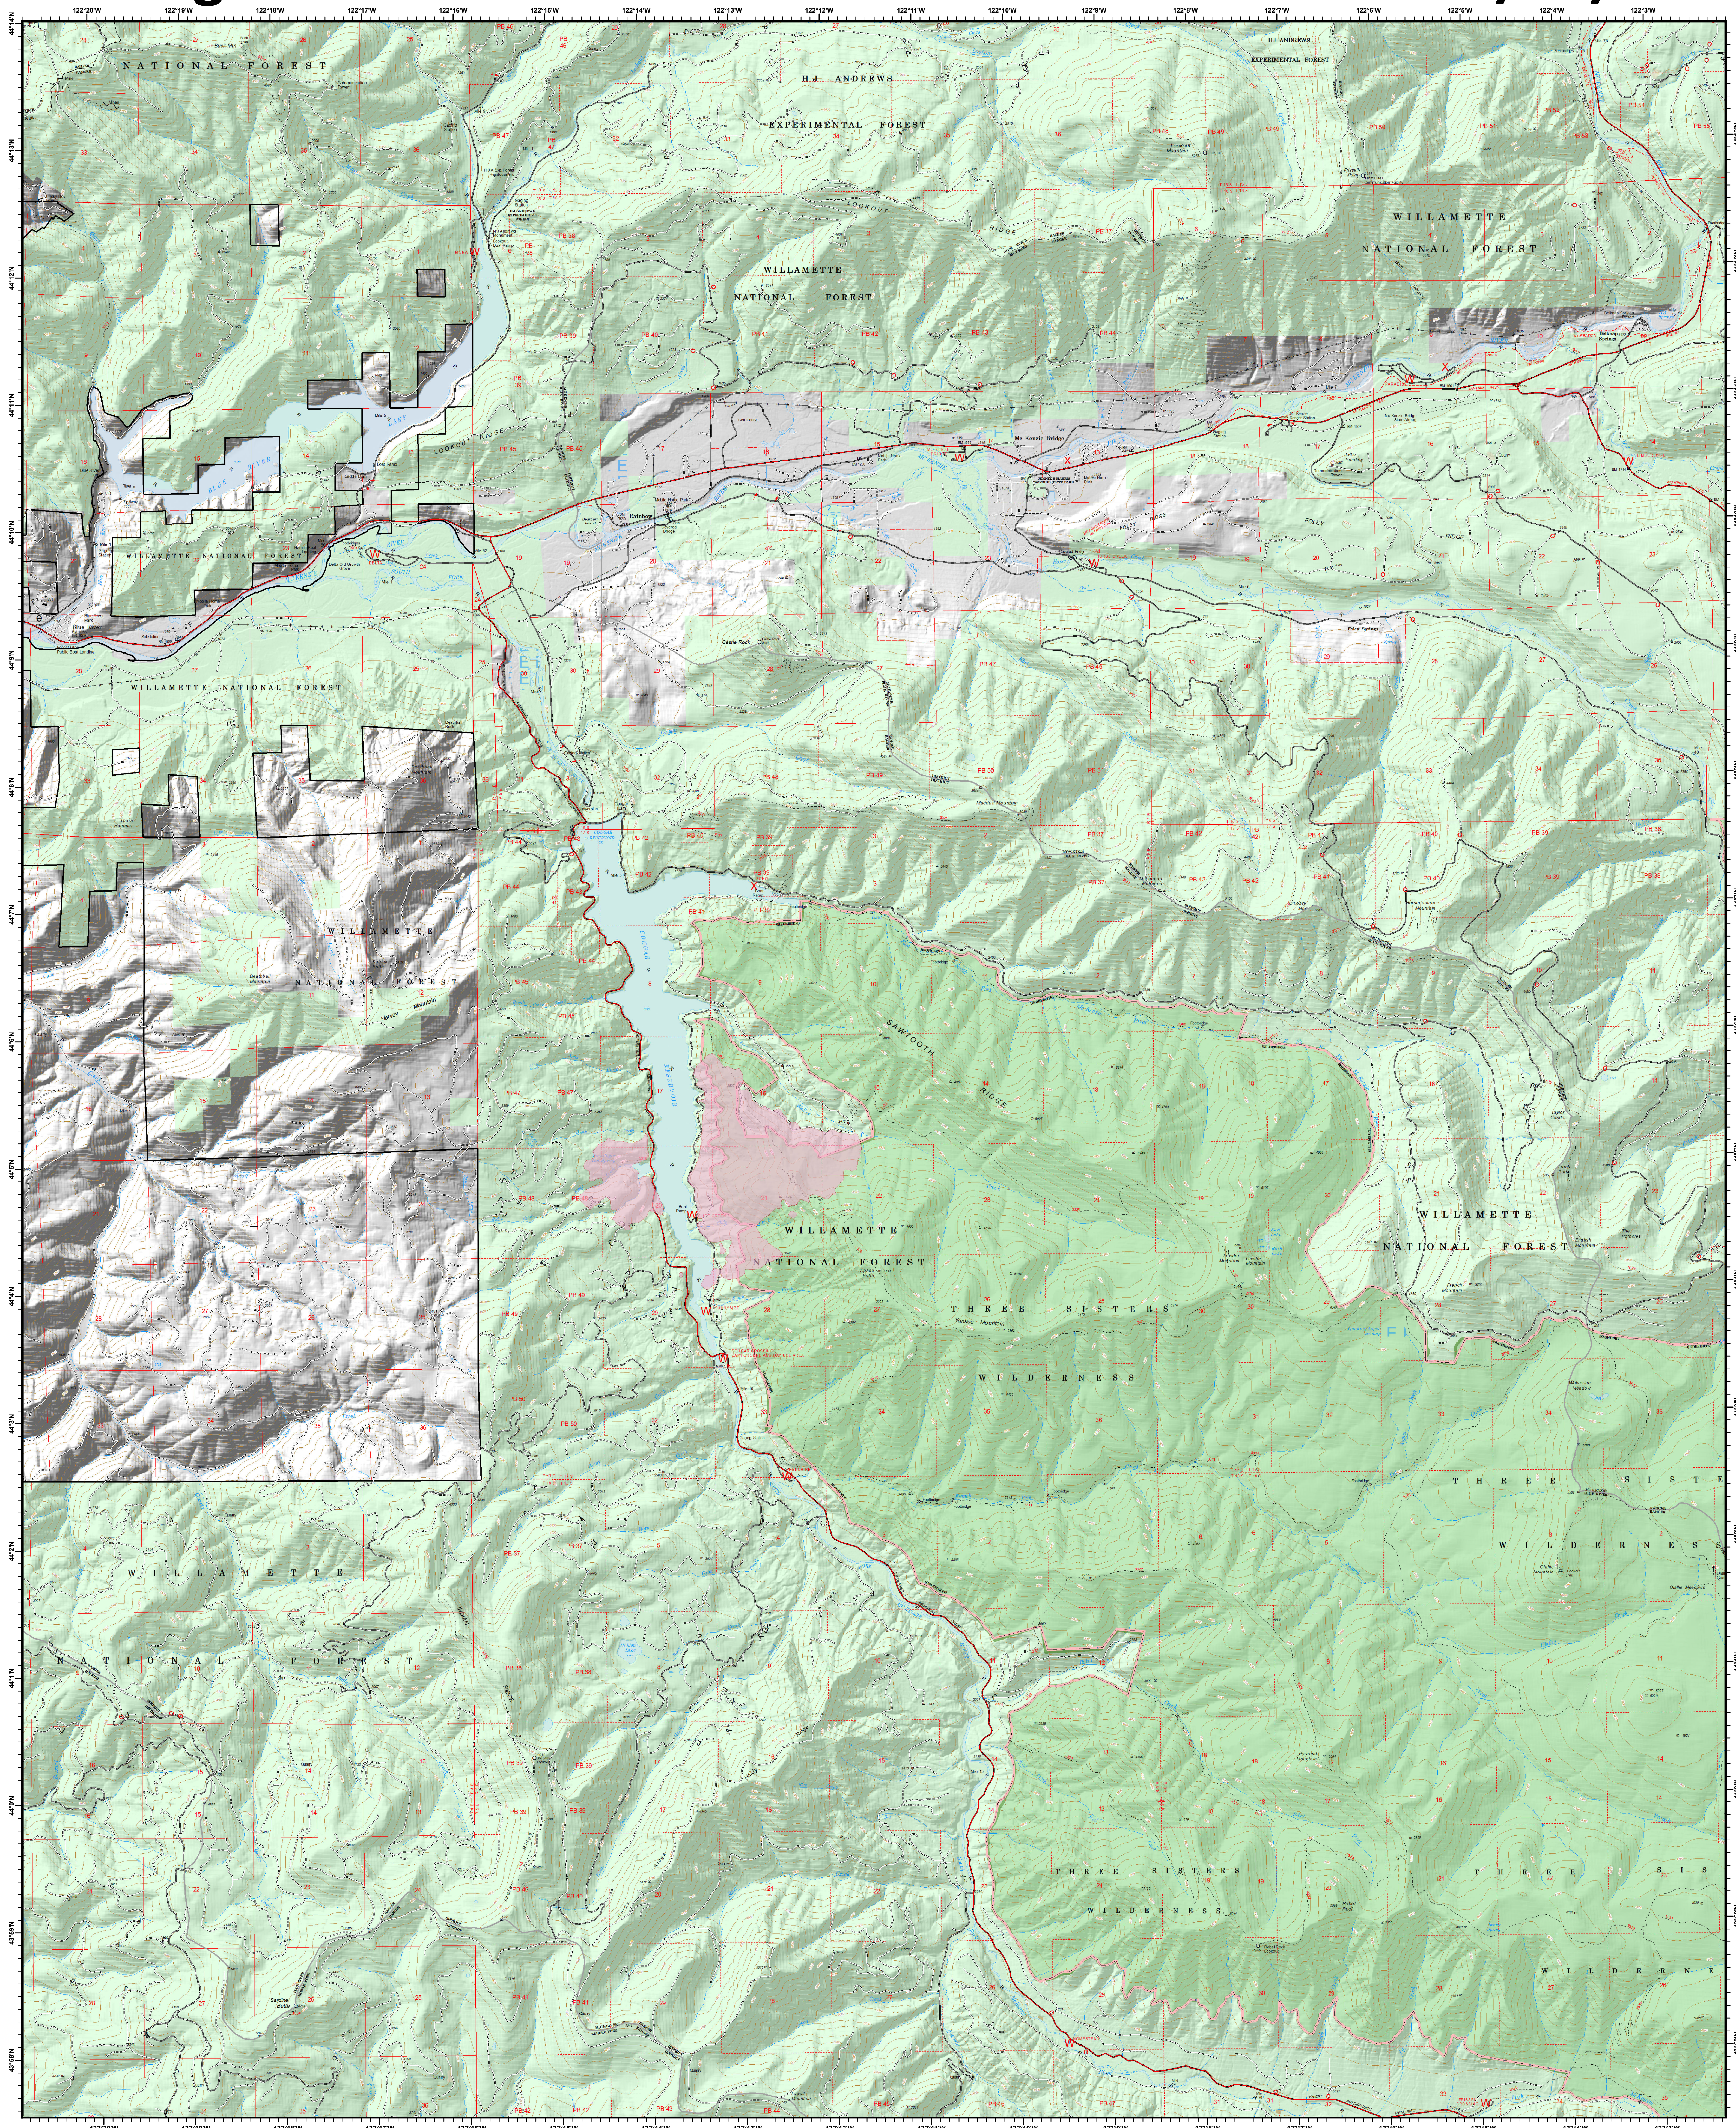

# Terwilliger Fire - Information

## Terwilliger

OR-WIF-180227

Fire perimeter as of  
08/21/2018 2031 hrs  
1,248 Acres

NAD83 UTM11N

- |   |                                      |                          |
|---|--------------------------------------|--------------------------|
| Wildfire Daily Fire Perimeter               | Road - Unimproved                    | Incorporated City - Etc  |
| Wilderness                                  | Trail                                | National Wilderness Area |
| Footbridge                                  | Trail - Nat Rec/Scenic/Historic      | National Wildlife Area   |
| Highway                                     | Fence                                | Ranger District          |
| Road - 4WD                                  | Park-City, Small County, Mobile Home |                          |
| Road - Light Duty - Dirt                    | Power Transmission Line              |                          |
| Road - Light Duty - Gravel                  | County/Alaska Borough                |                          |
| Road - Light Duty - Paved                   | Federally Admin - Other              |                          |
| Road - Light Duty - Unspecified Composition | Forest or Grassland                  |                          |

0 0.5 1 2 Miles