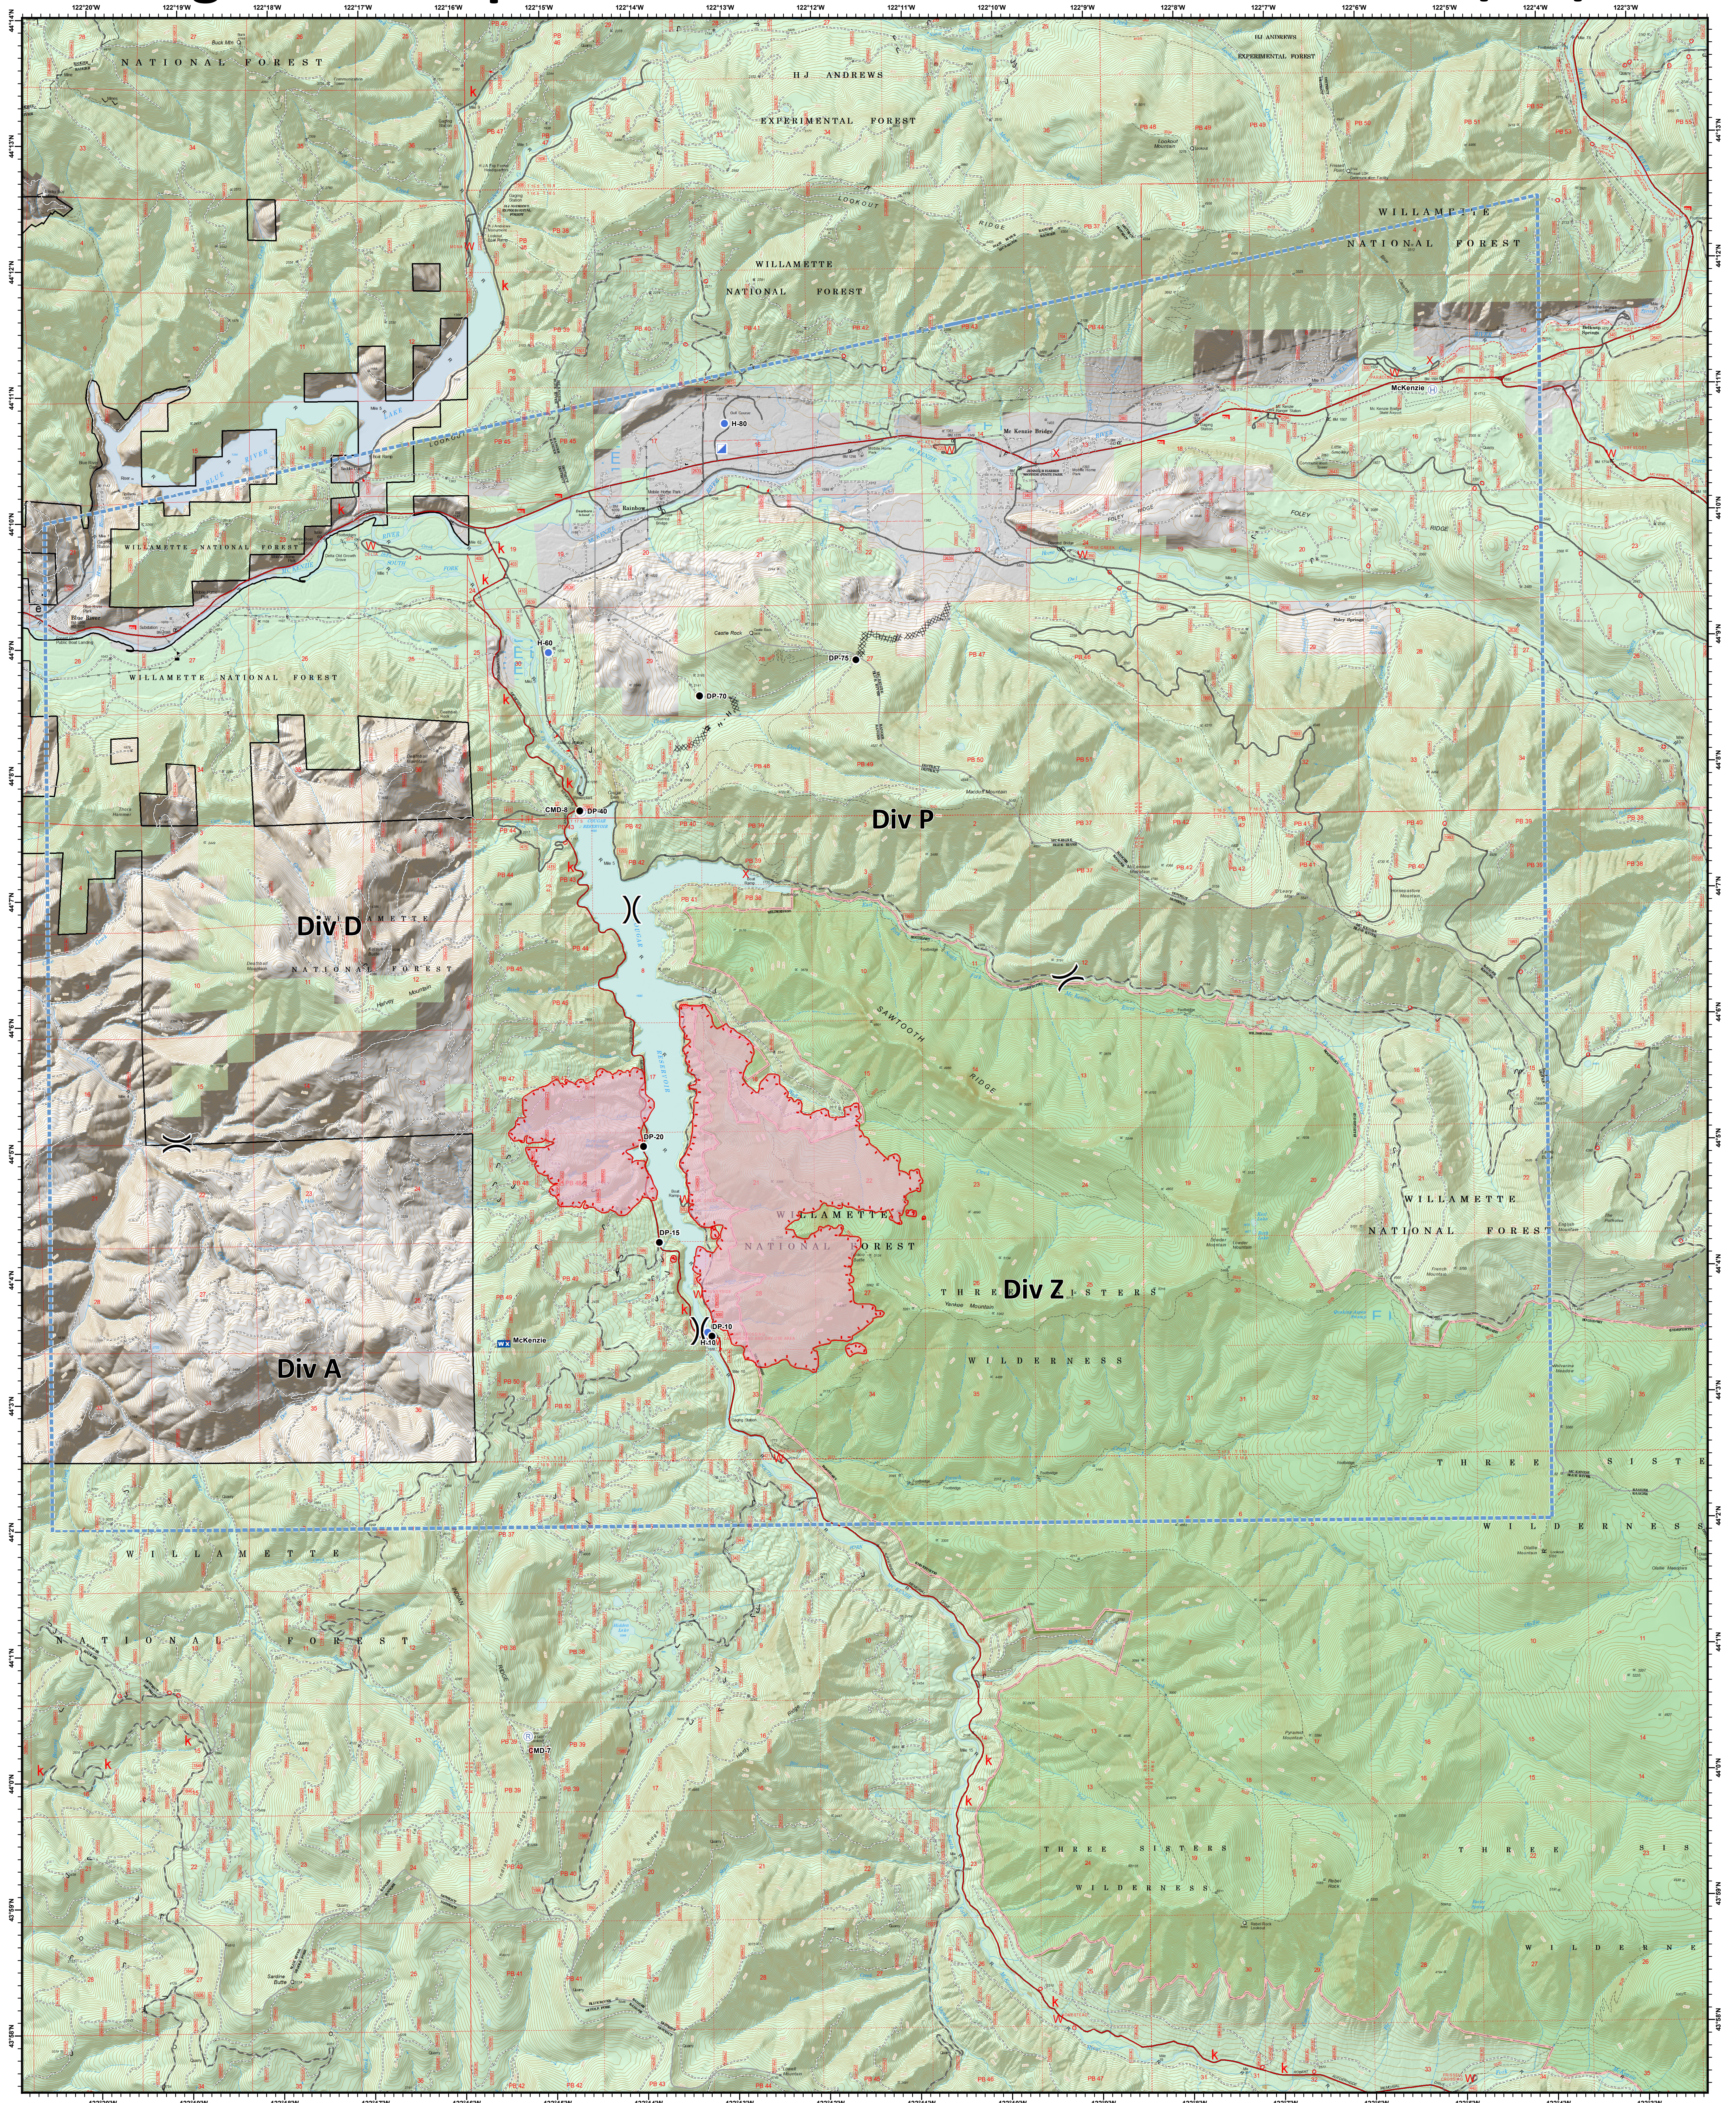

Terwilliger Fire - Operations

08/24/2018

Terwilliger
OR-WIF-180227
Fire perimeter as of
08/23/2018 0305 hrs
3,209 Acres
NAD83 UTM11N

- Drop Point
- ⊕ Helibase
- Helispot
- Ⓜ Incident Command Post
- Ⓜ Mobile Weather Unit
- Ⓜ Repeater
- Ⓜ Value at Risk
- Ⓜ Division Break
- Uncontrolled Fire Edge
- Temporary Flight Restriction
- Completed Dozer Line
- Completed Hand Line
- Wildfire Daily Fire Perimeter
- Wilderness
- Footbridge
- Highway
- Road - 4WD
- Road - Light Duty - Dirt
- Road - Light Duty - Gravel
- Road - Light Duty - Paved
- Road - Light Duty - Unspecified Composition
- Road - Unimproved
- Trail
- Trail - Nat Rec/Scenic/Historic
- Fence
- Park-City, Small County, Mobile Home
- Power Transmission Line
- County/Alaska Borough
- Federally Admin - Other
- Forest or Grassland
- Incorporated City - Etc
- National Wilderness Area
- National Wildlife Area
- Ranger District