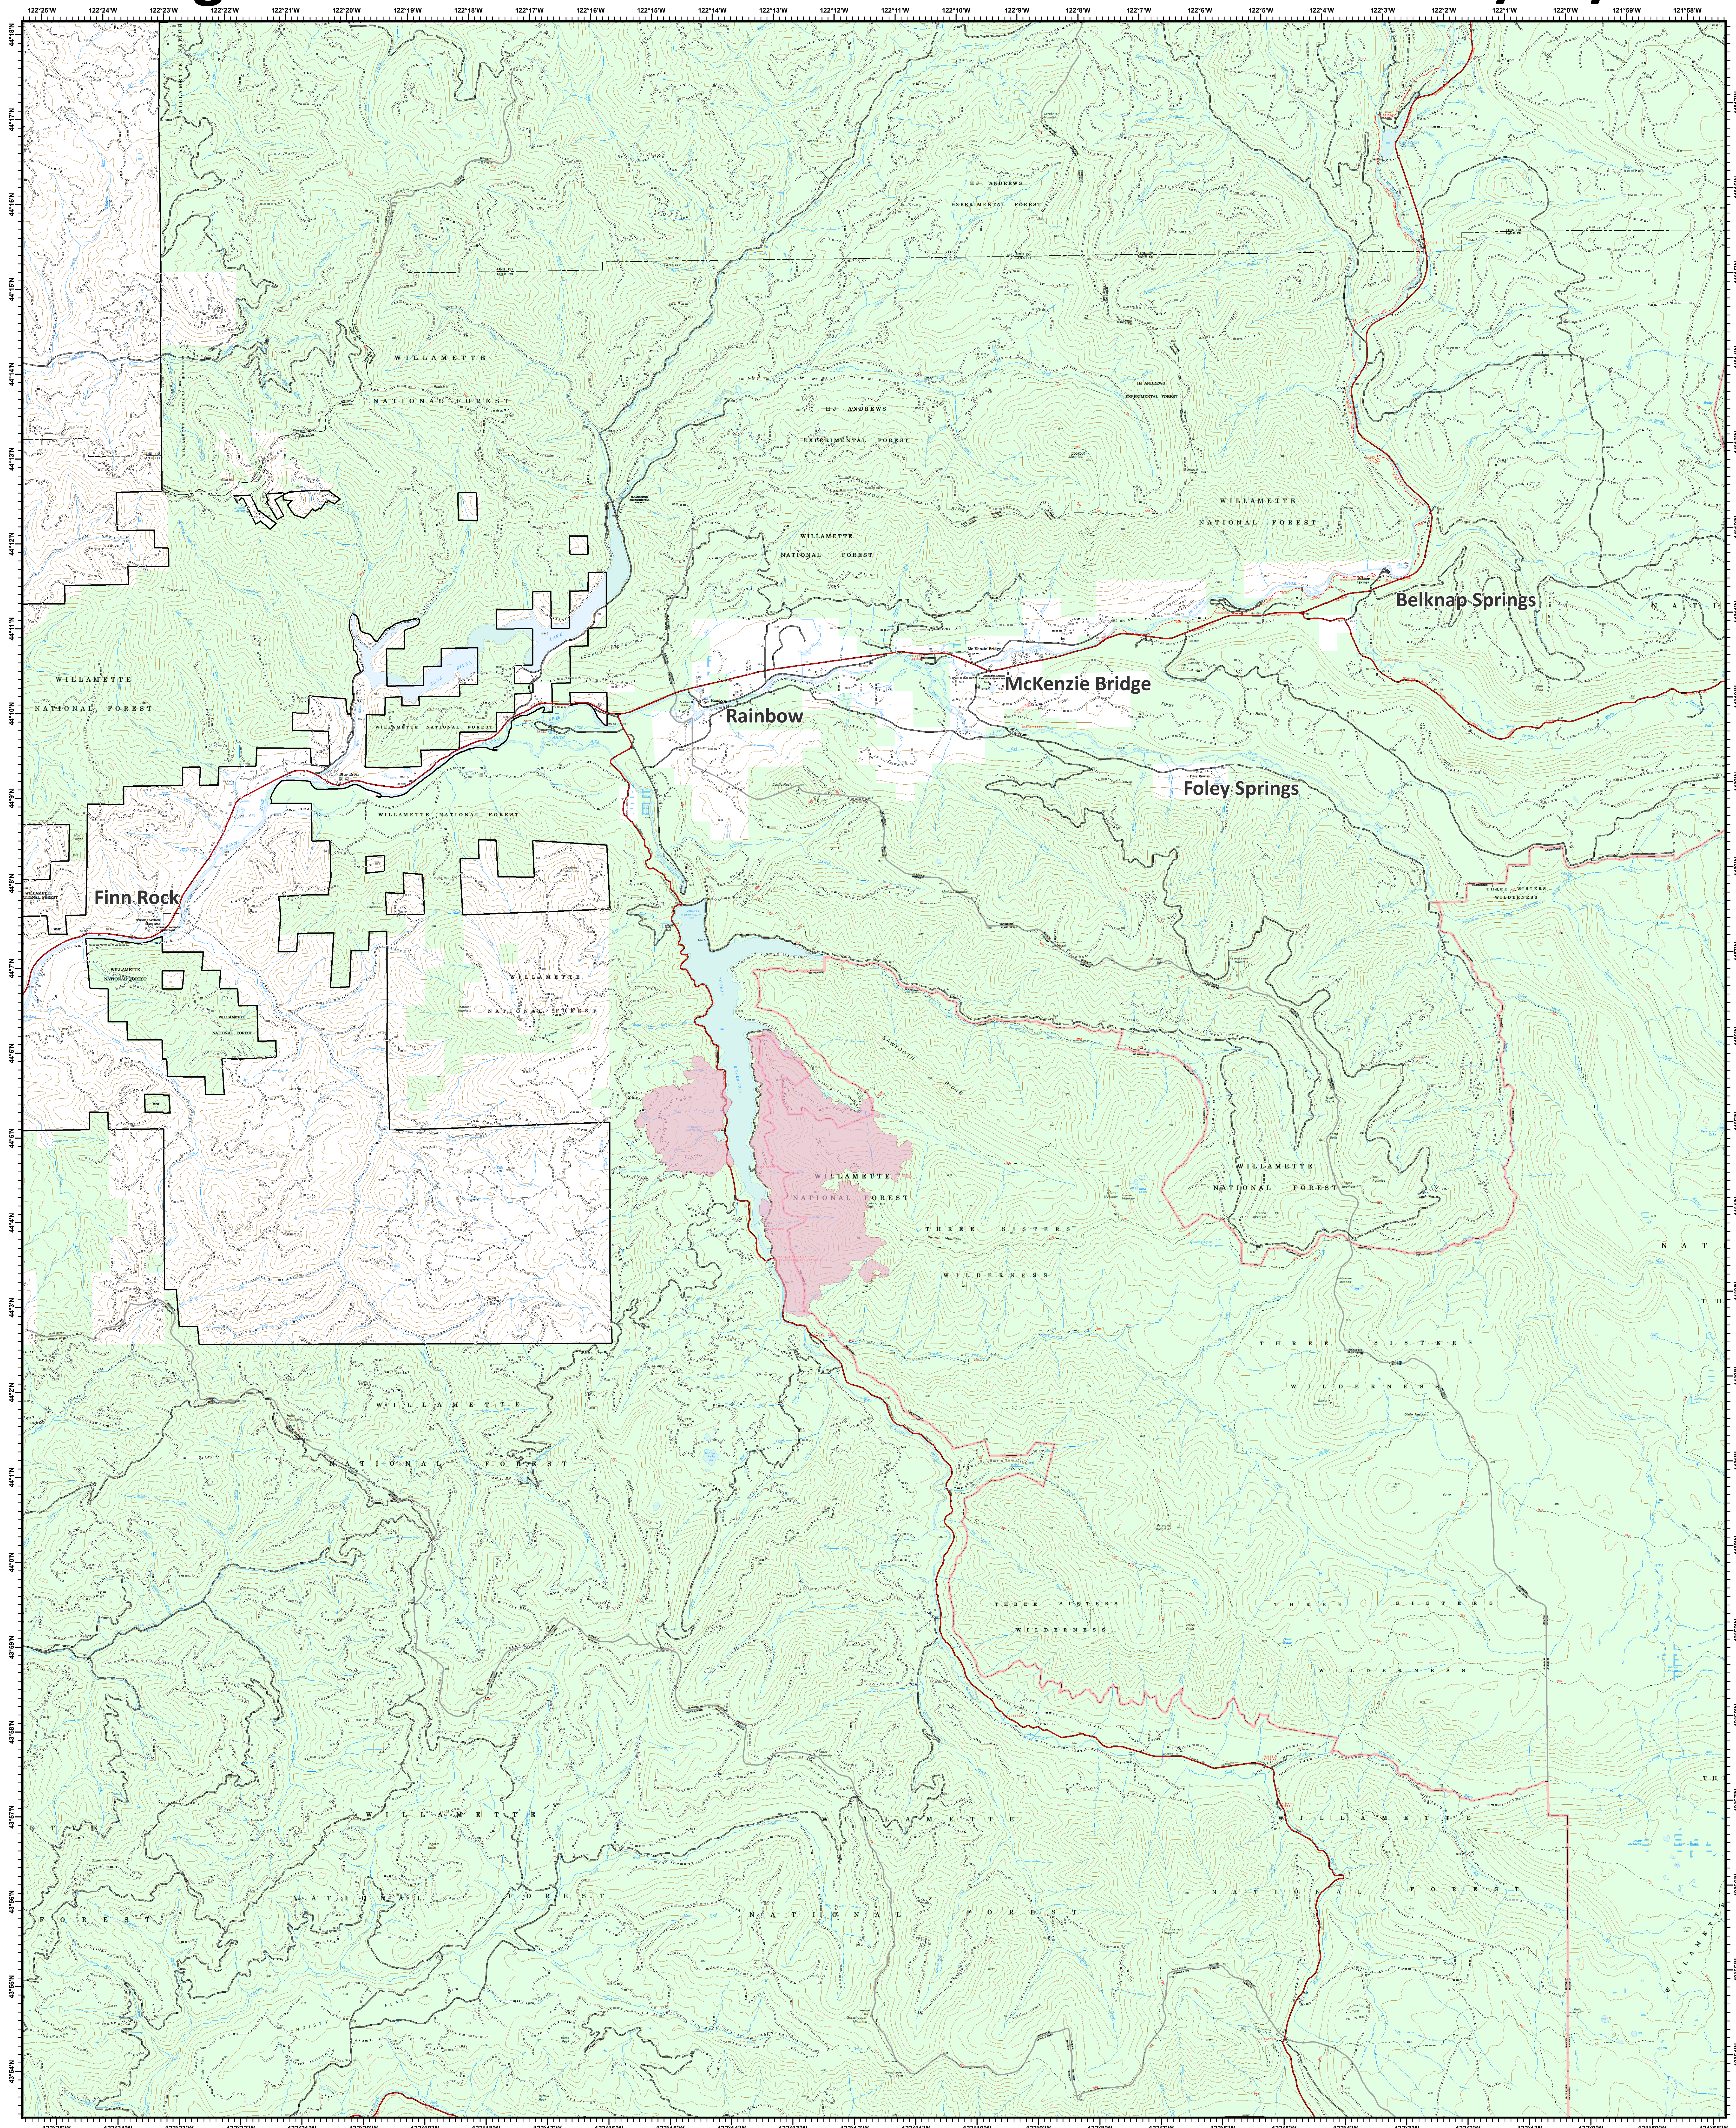

Terwilliger Fire - Information

08/23/2018

Terwilliger

OR-WIF-180227

Fire perimeter as of
08/23/2018 2139 hrs
3,759 Acres

NAD83 UTM11N

- | | | |
|---|---------------------------------|---------------------------|
| Wildfire Daily Fire Perimeter | Trail | State/County Special Area |
| Footbridge | Trail - Nat Rec/Scenic/Historic | |
| Highway | County/Alaska Borough | |
| Road - 4WD | Federally Admin - Other | |
| Road - Light Duty - Dirt | Forest or Grassland | |
| Road - Light Duty - Gravel | Incorporated City - Etc | |
| Road - Light Duty - Paved | National Wilderness Area | |
| Road - Light Duty - Unspecified Composition | National Wildlife Area | |
| Road - Unimproved | Ranger District | |

0 0.75 1.5 3 Miles