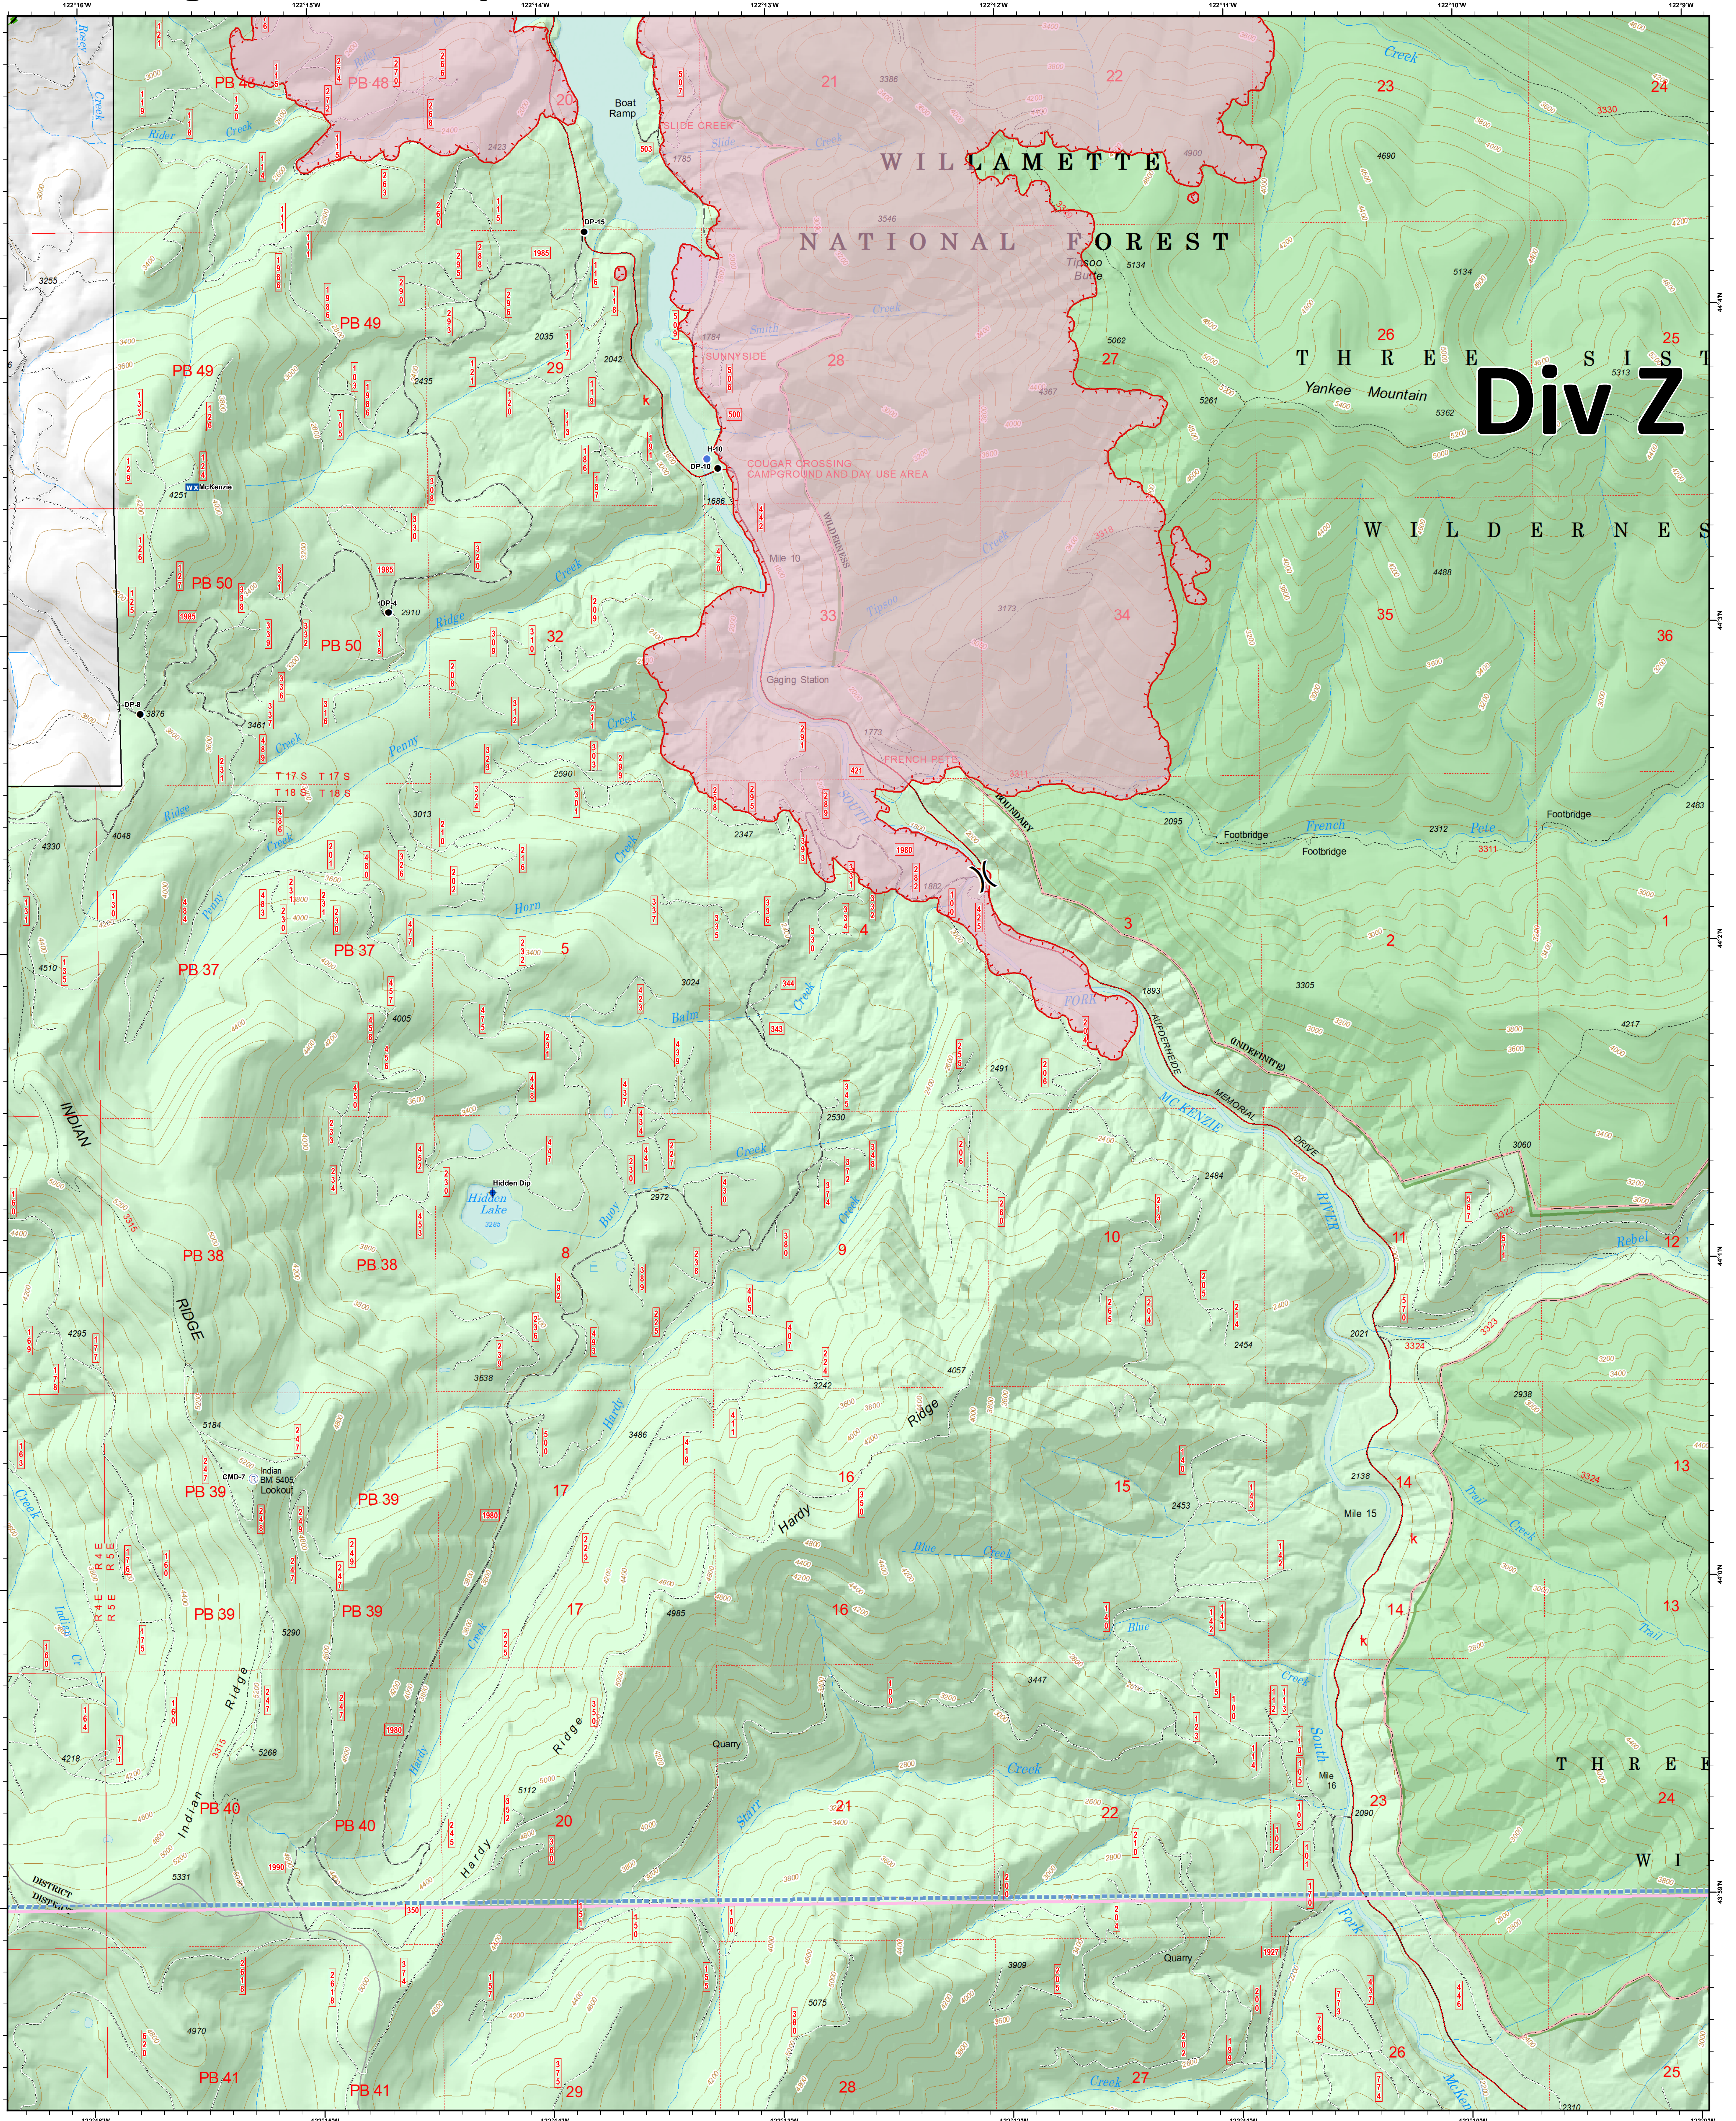

Terwilliger Fire - Ops - South Zoom

08/26/2018

Terwilliger

OR-WIF-180227

Fire perimeter as of
08/25/2018 2114 hrs
5,398 Acres

NAD83 UTM10N

- | | | | |
|-----------------------|---------------------------------|------------------------------|---|
| ● Dip Site | — Uncontrolled Fire Edge | — Footbridge | — Road - Light Duty - Paved |
| ● Drop Point | — Temporary Flight Restriction | — Highway | — Road - Light Duty - Unspecified Composition |
| ● HeliSpot | — Planned Fire Line | — Road - Light Duty - Dirt | — Road - Unimproved |
| Ⓜ Mobile Weather Unit | — Escape Route | — Road - Light Duty - Gravel | — Trail |
| Ⓜ Repeater | — Wildfire Daily Fire Perimeter | — Forest or Grassland | — National Wilderness Area |
| Ⓜ Division Break | — Wilderness | — Ranger District | |
| | — USDA FOREST SERVICE | | |