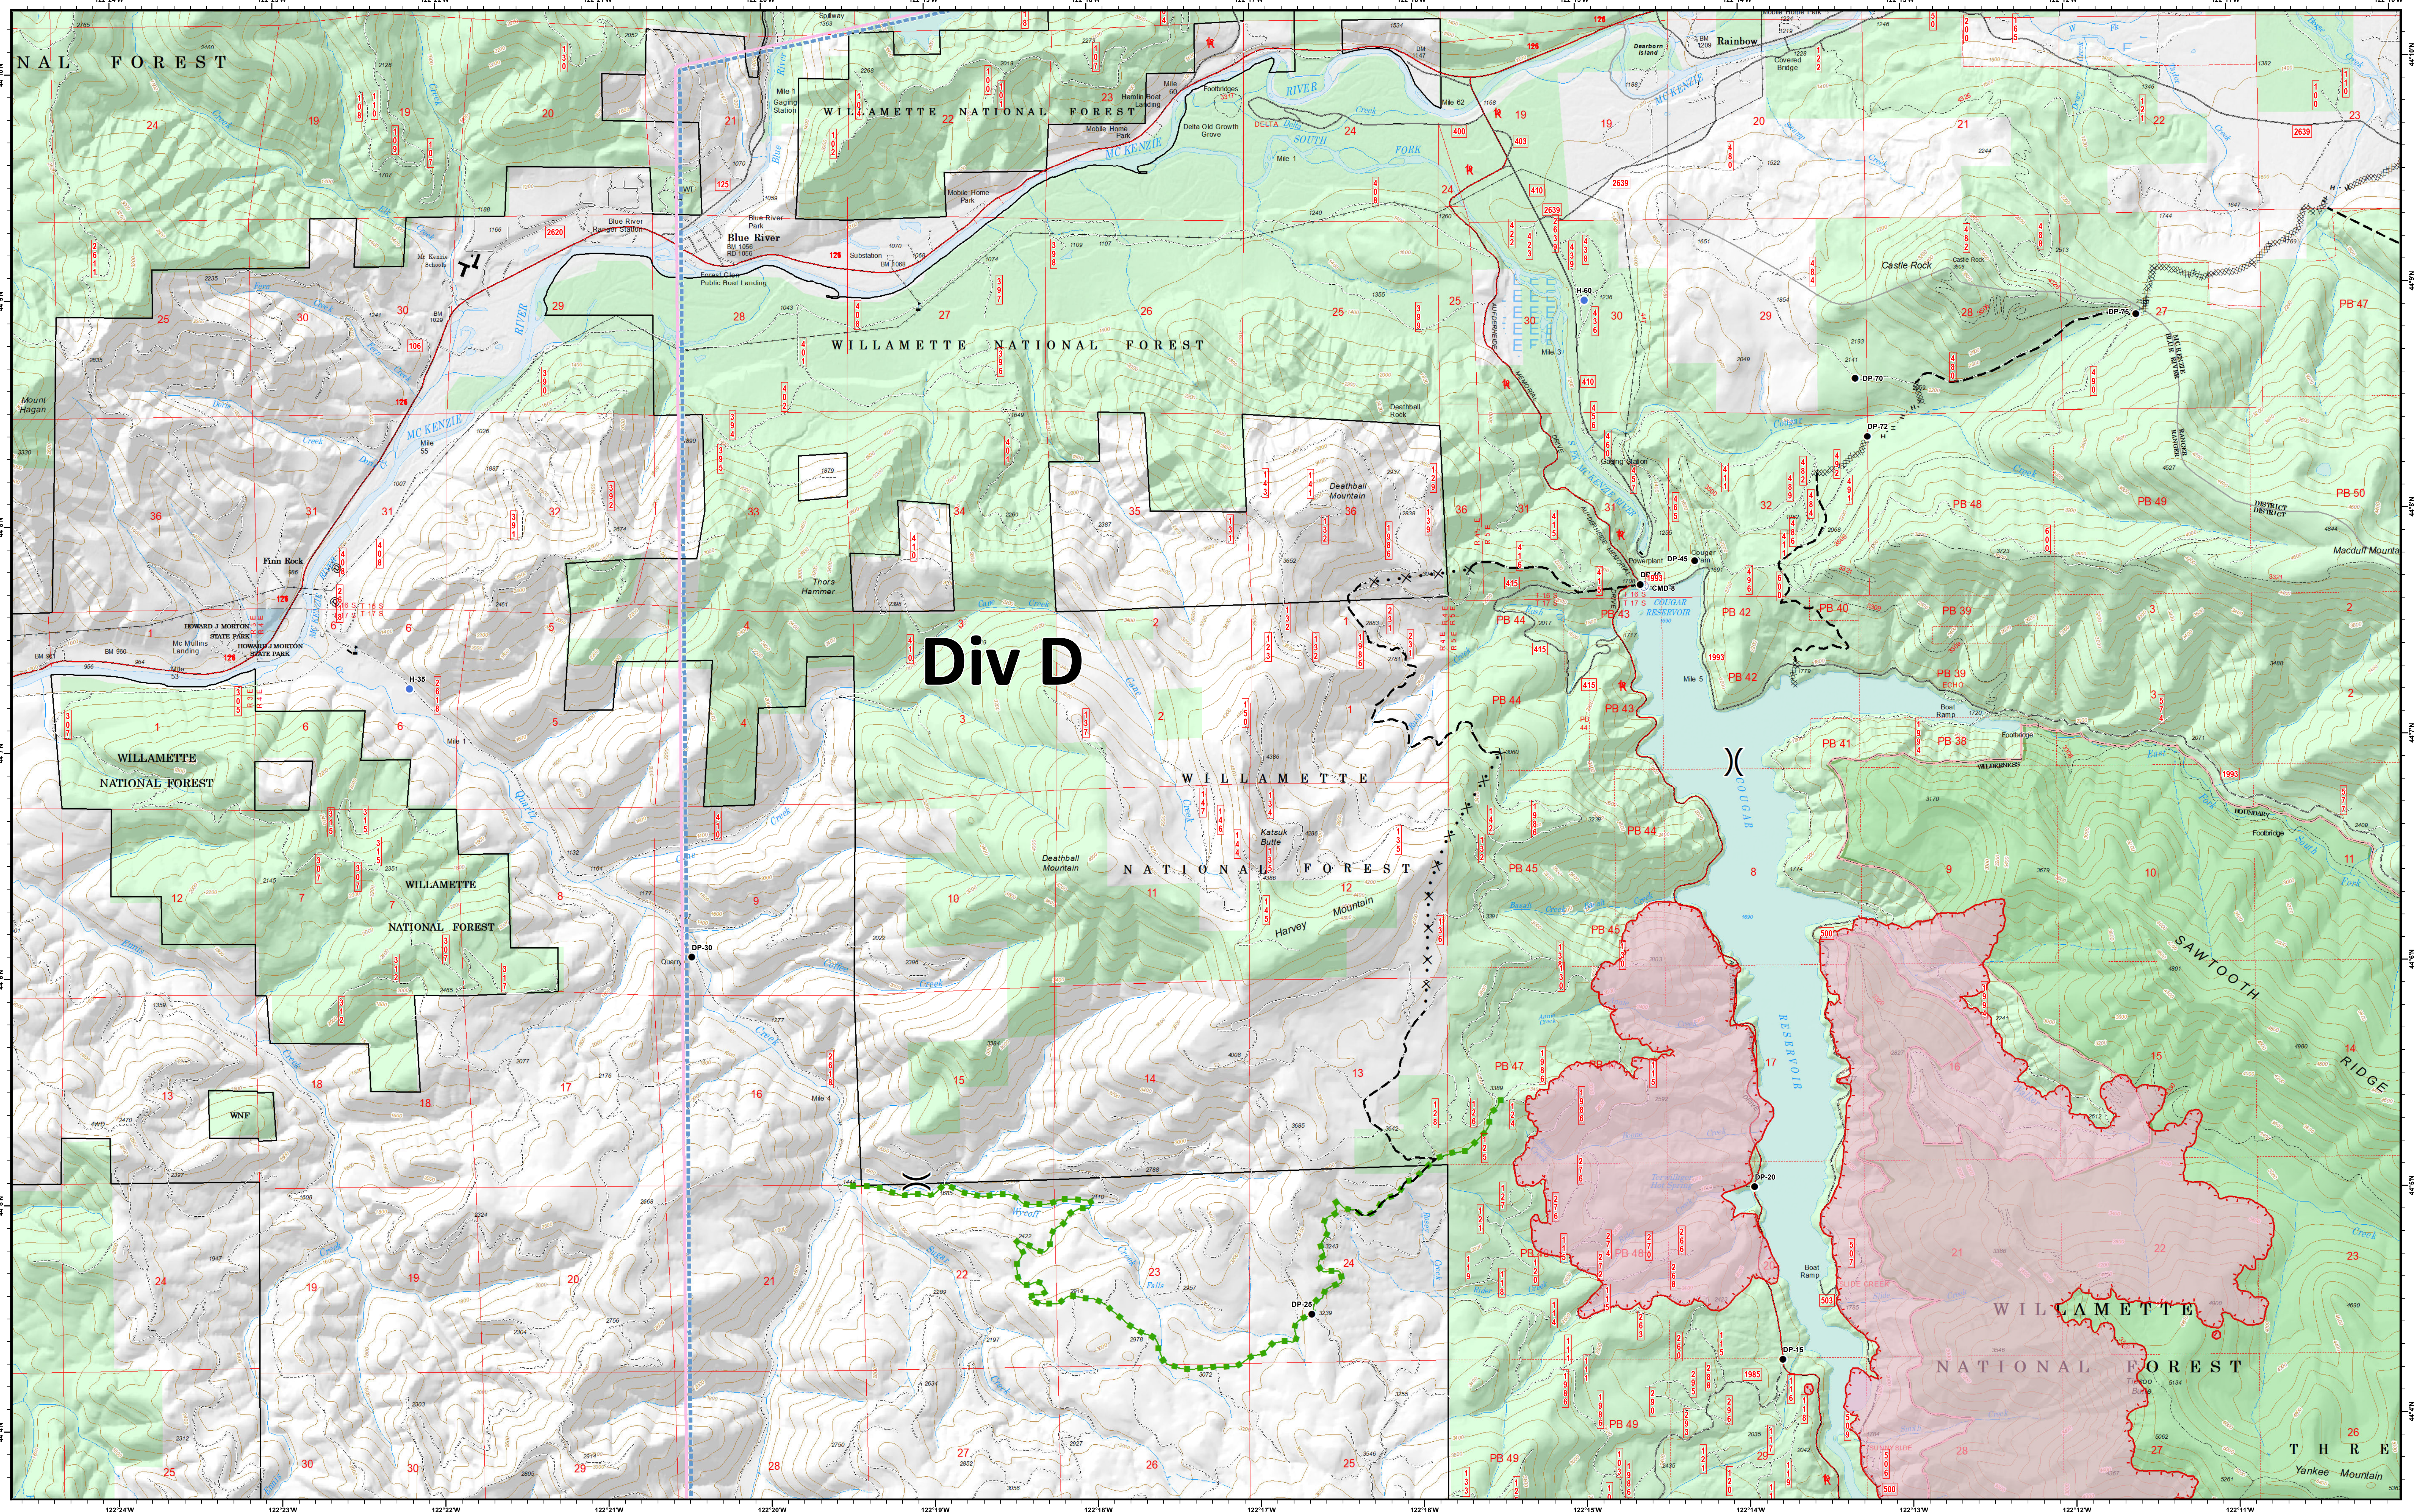

Terwilliger Fire - Operations

08/26/2018

Southwest Area
Terwilliger
OR-WIF-180227
 Fire perimeter as of
 08/25/2018 2114 hrs
 5,398 Acres
 NAD83 UTM10N

- Drop Point
- Helispot
- Ⓜ Repeater
- ⚠ Value at Risk
- ⌋ Division Break
- Uncontrolled Fire Edge
- Temporary Flight Restriction
- ⊘ Completed Dozer Line
- Completed Hand Line
- ⊗ Proposed Dozer Line
- Planned Fire Line
- Escape Route
- Wildfire Daily Fire Perimeter
- Wilderness
- USDA FOREST SERVICE
- Footbridge
- Highway
- Road - 4WD
- Road - Light Duty - Dirt
- Road - Light Duty - Gravel
- Road - Light Duty - Paved
- Road - Light Duty - Unspecified Composition
- Road - Unimproved
- Trail
- Fence
- Park-City, Small County, Mobile Home
- Power Transmission Line
- Forest or Grassland
- National Wilderness Area
- Ranger District
- State/County Special Area