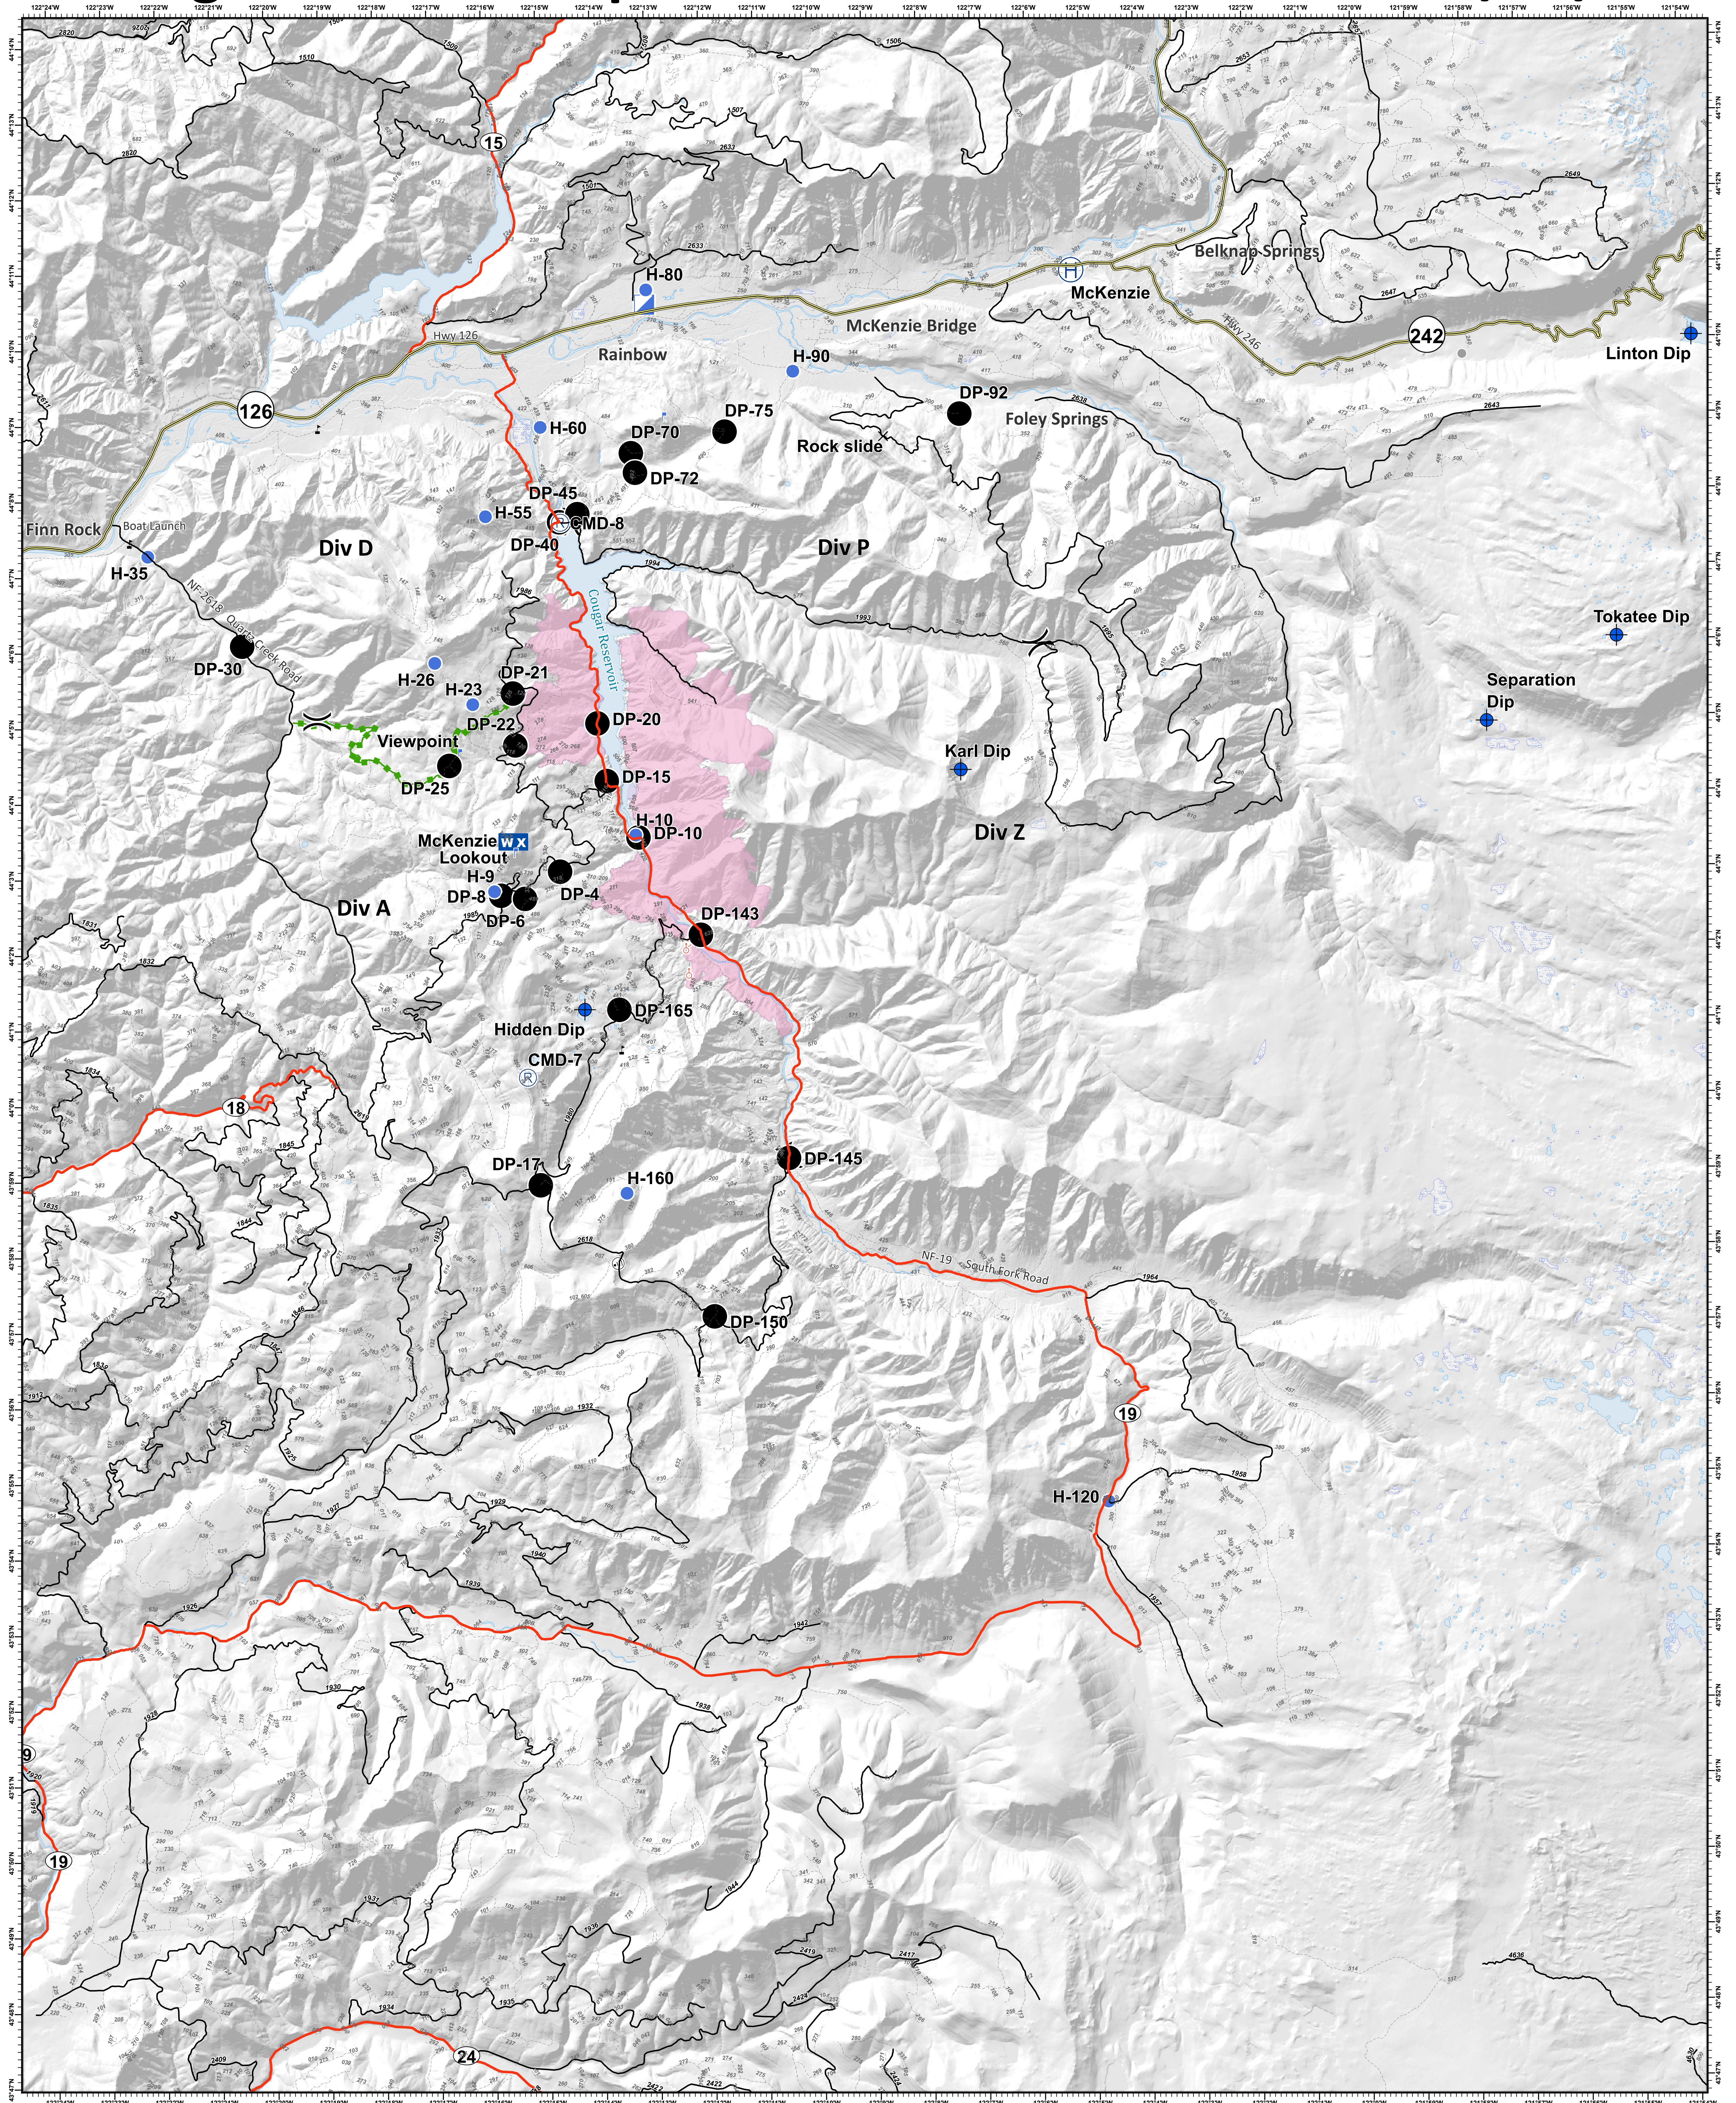

Terwilliger - EMS Transport

08/29/2018

Terwilliger
OR-WIF-180227
Fire perimeter as of
08/29/2018 0208 hrs
6,865 Acres
NAD83 UTM10N

- × Closure
- ⬇ Dip Site
- Drop Point
- Ⓜ Helibase
- Helispot
- Ⓜ Incident Command Post
- Ⓜ Internet Access
- Ⓜ Lookout
- Ⓜ Mobile Weather Unit
- Ⓜ Repeater
- Ⓜ Spot Fire
- Ⓜ Water Source
- Ⓜ Water Tank
- Ⓜ Value at Risk
- Ⓜ Other
- Ⓜ Division Break
- Escape Route
- Wildfire Daily Fire Perimeter
- State Highway
- Arterial Road
- Collector Road
- Local Road