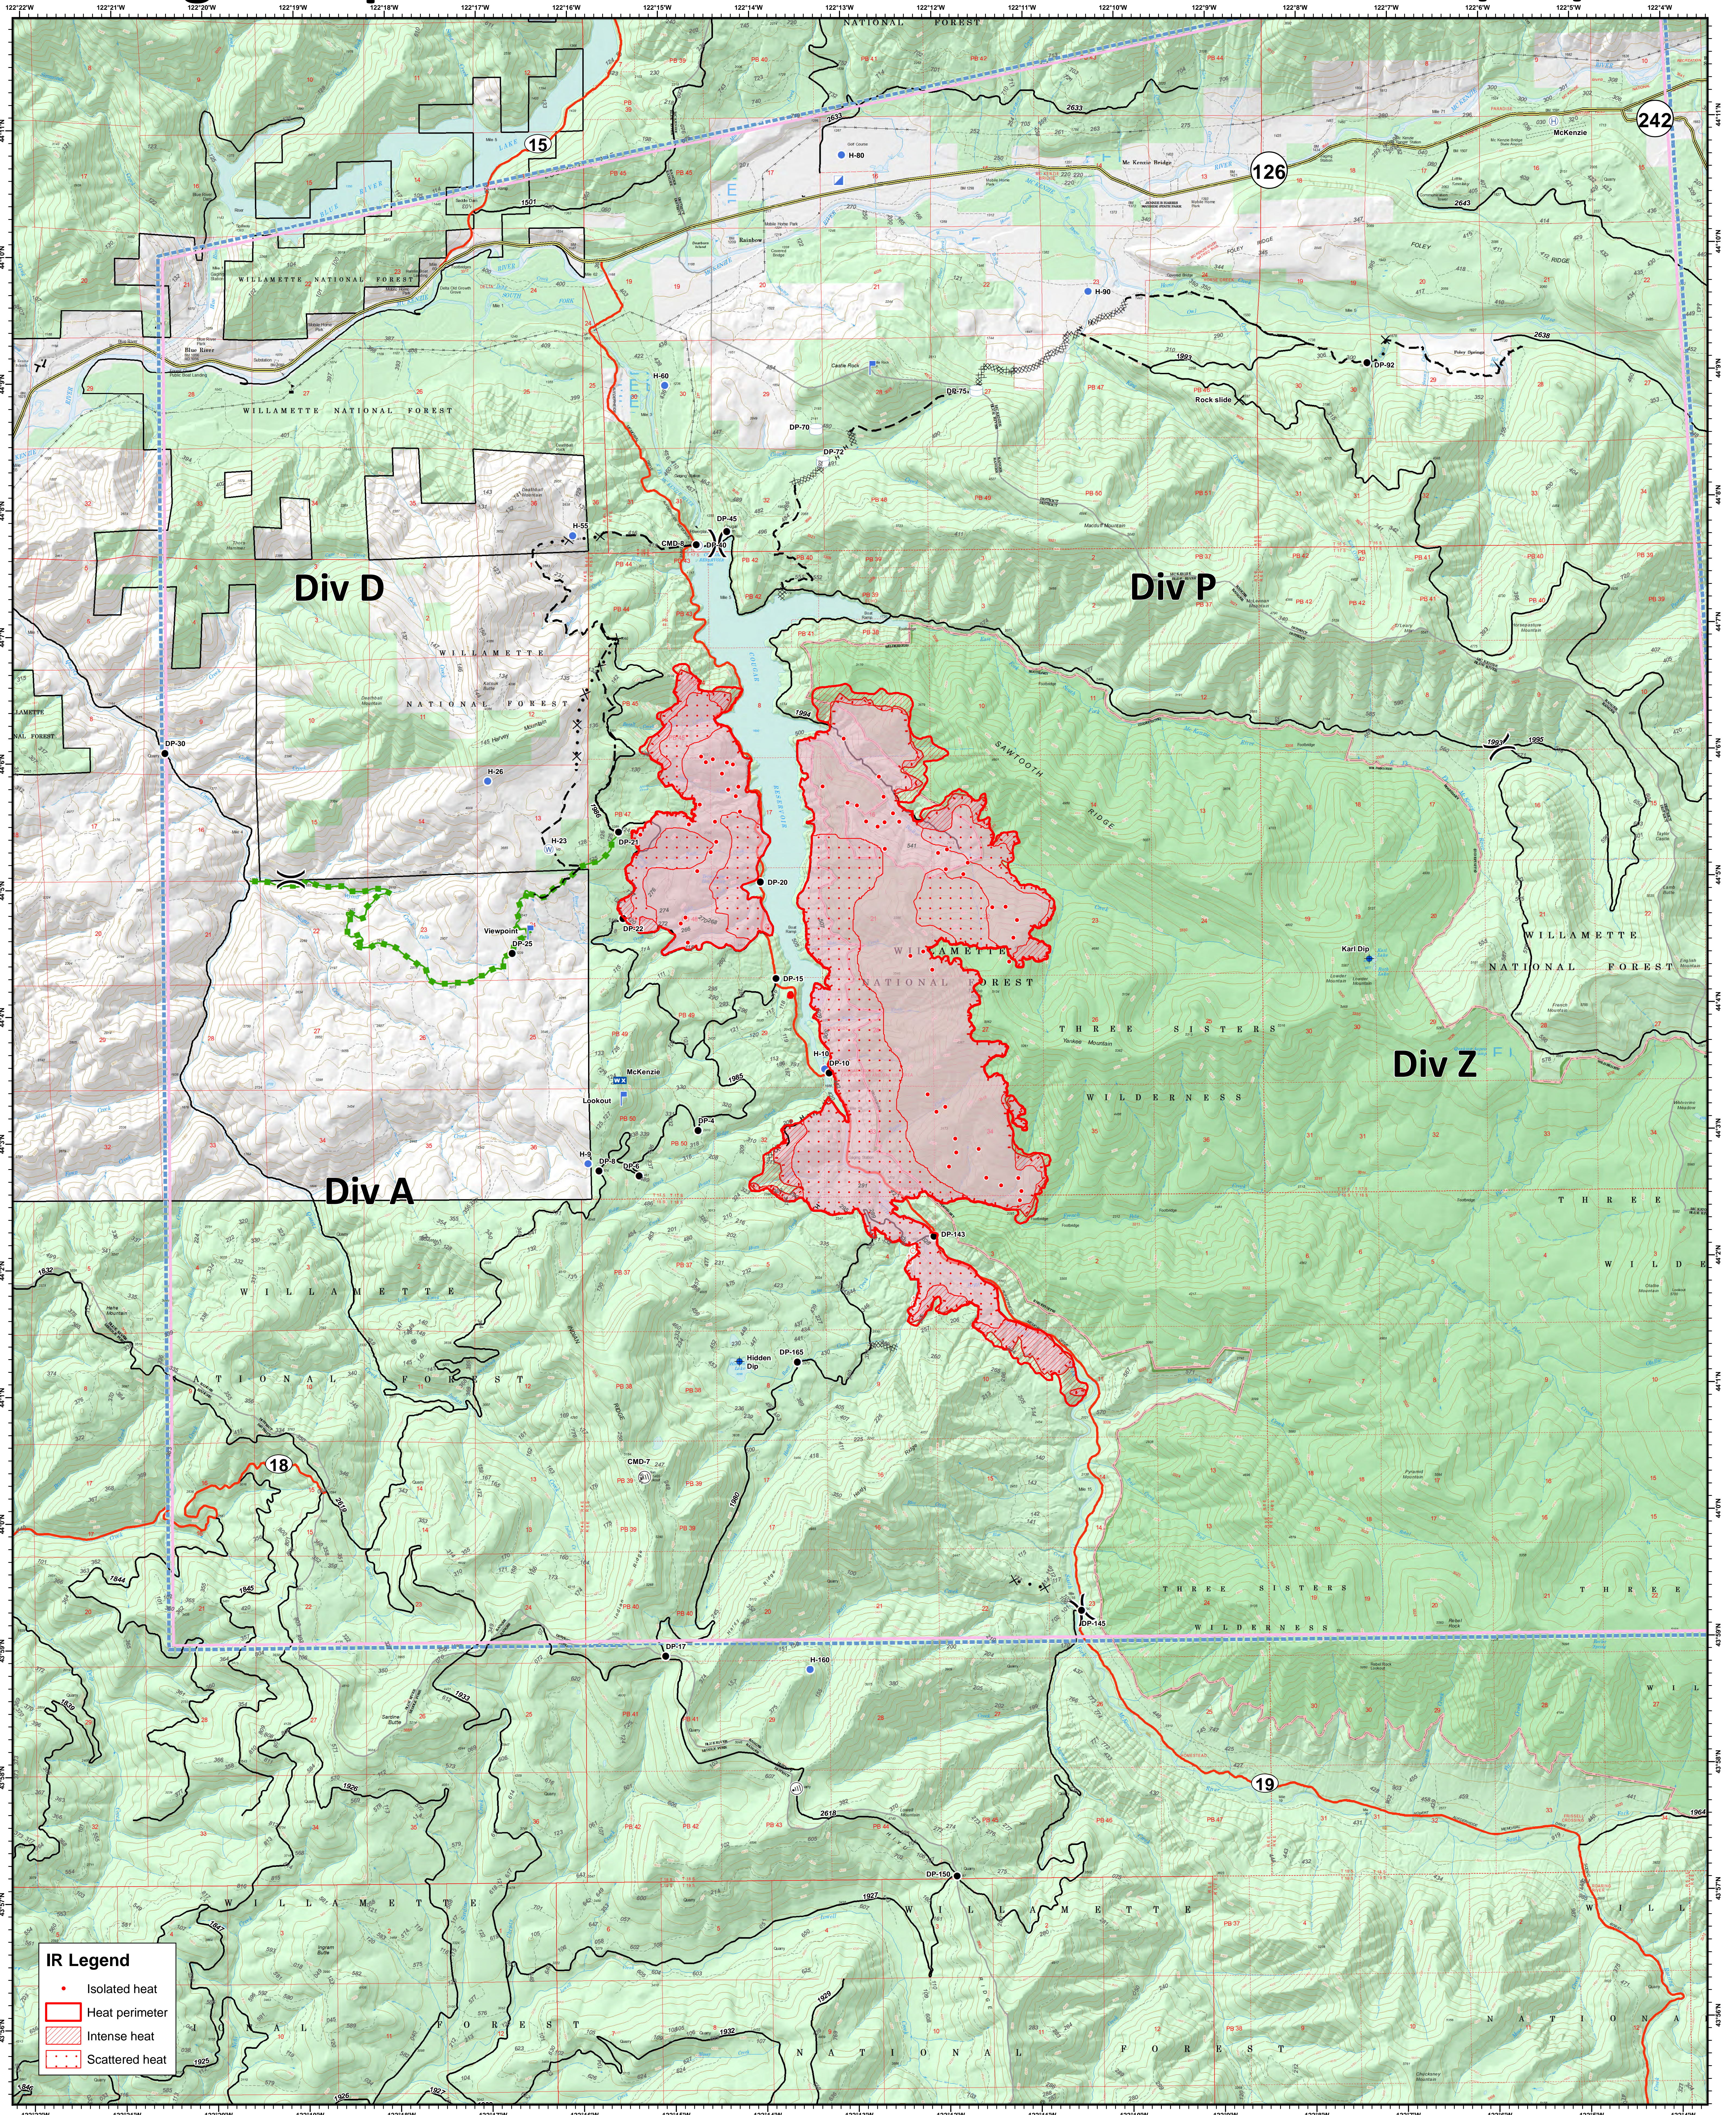

Terwilliger - Operations

08/29/2018

IR Legend

- Isolated heat
- ▭ Heat perimeter
- ▨ Intense heat
- ▧ Scattered heat

Terwilliger
OR-WIF-180227
Fire perimeter as of
08/29/2018 0208 hrs
6,866 Acres
NAD83 UTM10N

✕ Closure	📡 Repeater	🔴 Uncontrolled Fire Edge	📏 Fence	🛣️ State Highway
⬇️ Dip Site	📡 Temporary Flight Restriction	🔴 Completed Line	📏 Park-City, Small County, Mobile Home	🛣️ Arterial Road
⬇️ Drop Point	📡 Spot Fire	🔴 Completed Dozer Line	📏 Power Transmission Line	🛣️ Collector Road
🚁 Helibase	📡 Water Source	🔴 Completed Hand Line	📏 Forest or Grassland	🛣️ Local Road
🚁 Helispot	📡 Water Tank	🔴 Active Burnout	📏 Incorporated City - Etc	🌿 Wilderness
📡 Incident Command Post	📡 Value at Risk	🔴 Proposed Dozer Line	📏 National Wilderness Area	📏 Wildfire Daily Fire Perimeter
📡 Internet Access	📡 Division Break	🔴 Planned Fire Line	📏 Ranger District	
📡 Lookout		🔴 Escape Route		