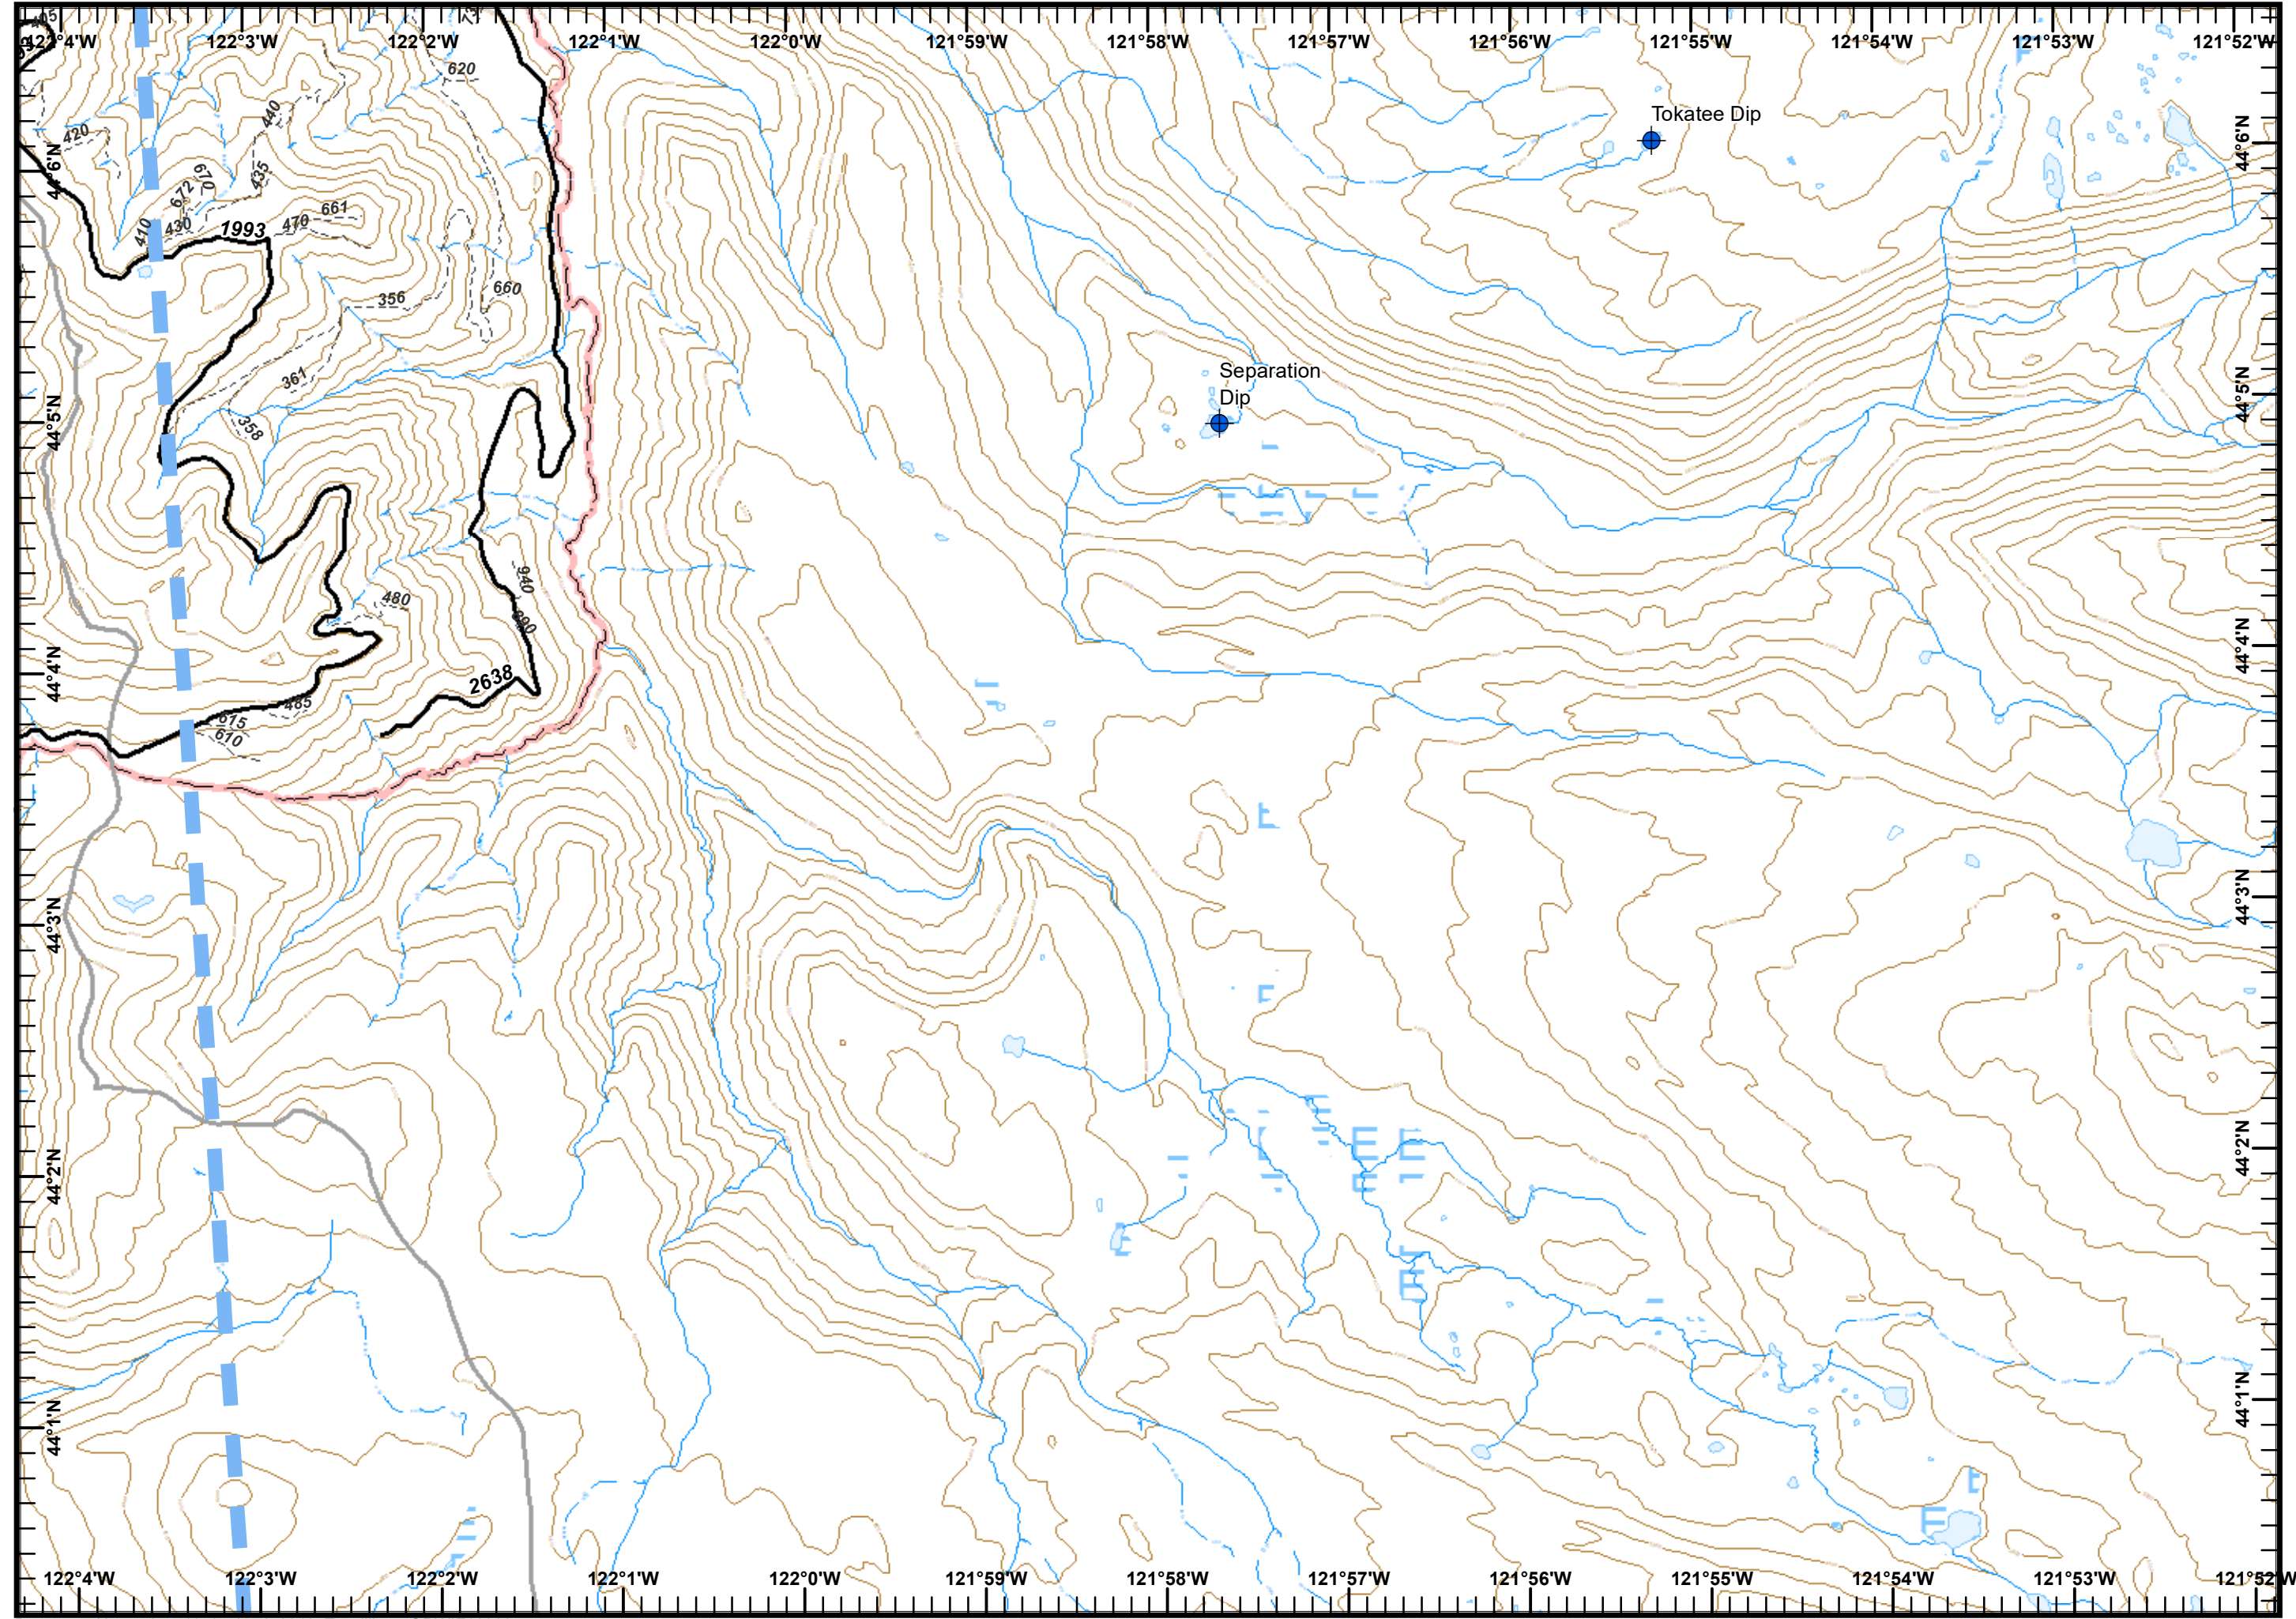

IAP Map
Terwilliger
OR-WIF-180227
8/29/2018
 Approx. 6,517 acres
 08/28/2018
 1601 hours

Page 5 of 10

- Drop Point
- Helispot
- Division Break
- Temporary Flight Restriction
- Escape Route

2	3	4
5	6	7
8	9	10

1/2 Mile
 1:44,000

IAP Map
Terwilliger
OR-WIF-180227
8/29/2018
 Approx. 6,517 acres
 08/28/2018
 1601 hours

Page 6 of 10

- Dip Site
- Drop Point
- Helispot
- Internet Access
- Lookout
- Mobile Weather Unit
- Repeater
- Spot Fire
- Water Source
- Division Break
- Uncontrolled Fire Edge
- Completed Line
- Completed Dozer Line
- Completed Hand Line
- Escape Route
- Fire Perimeter

2	3	4
5	6	7
8	9	10

1/2 Mile
 1:44,000

IAP Map
Terwilliger
OR-WIF-180227
8/29/2018
 Approx. 6,517 acres
 08/28/2018
 1601 hours

Page 7 of 10

- Dip Site
- Temporary Flight Restriction

2	3	4
5	6	7
8	9	10

1/2 Mile
 1:44,000

IAP Map
 Terwilliger
 OR-WIF-180227
 8/29/2018
 Approx. 6,517 acres
 08/28/2018
 1601 hours

Page 8 of 10

Temporary Flight Restriction

2	3	4
5	6	7
8	9	10

1/2 Mile
 1:44,000

IAP Map
 Terwilliger
 OR-WIF-180227
 8/29/2018
 Approx. 6,517 acres
 08/28/2018
 1601 hours