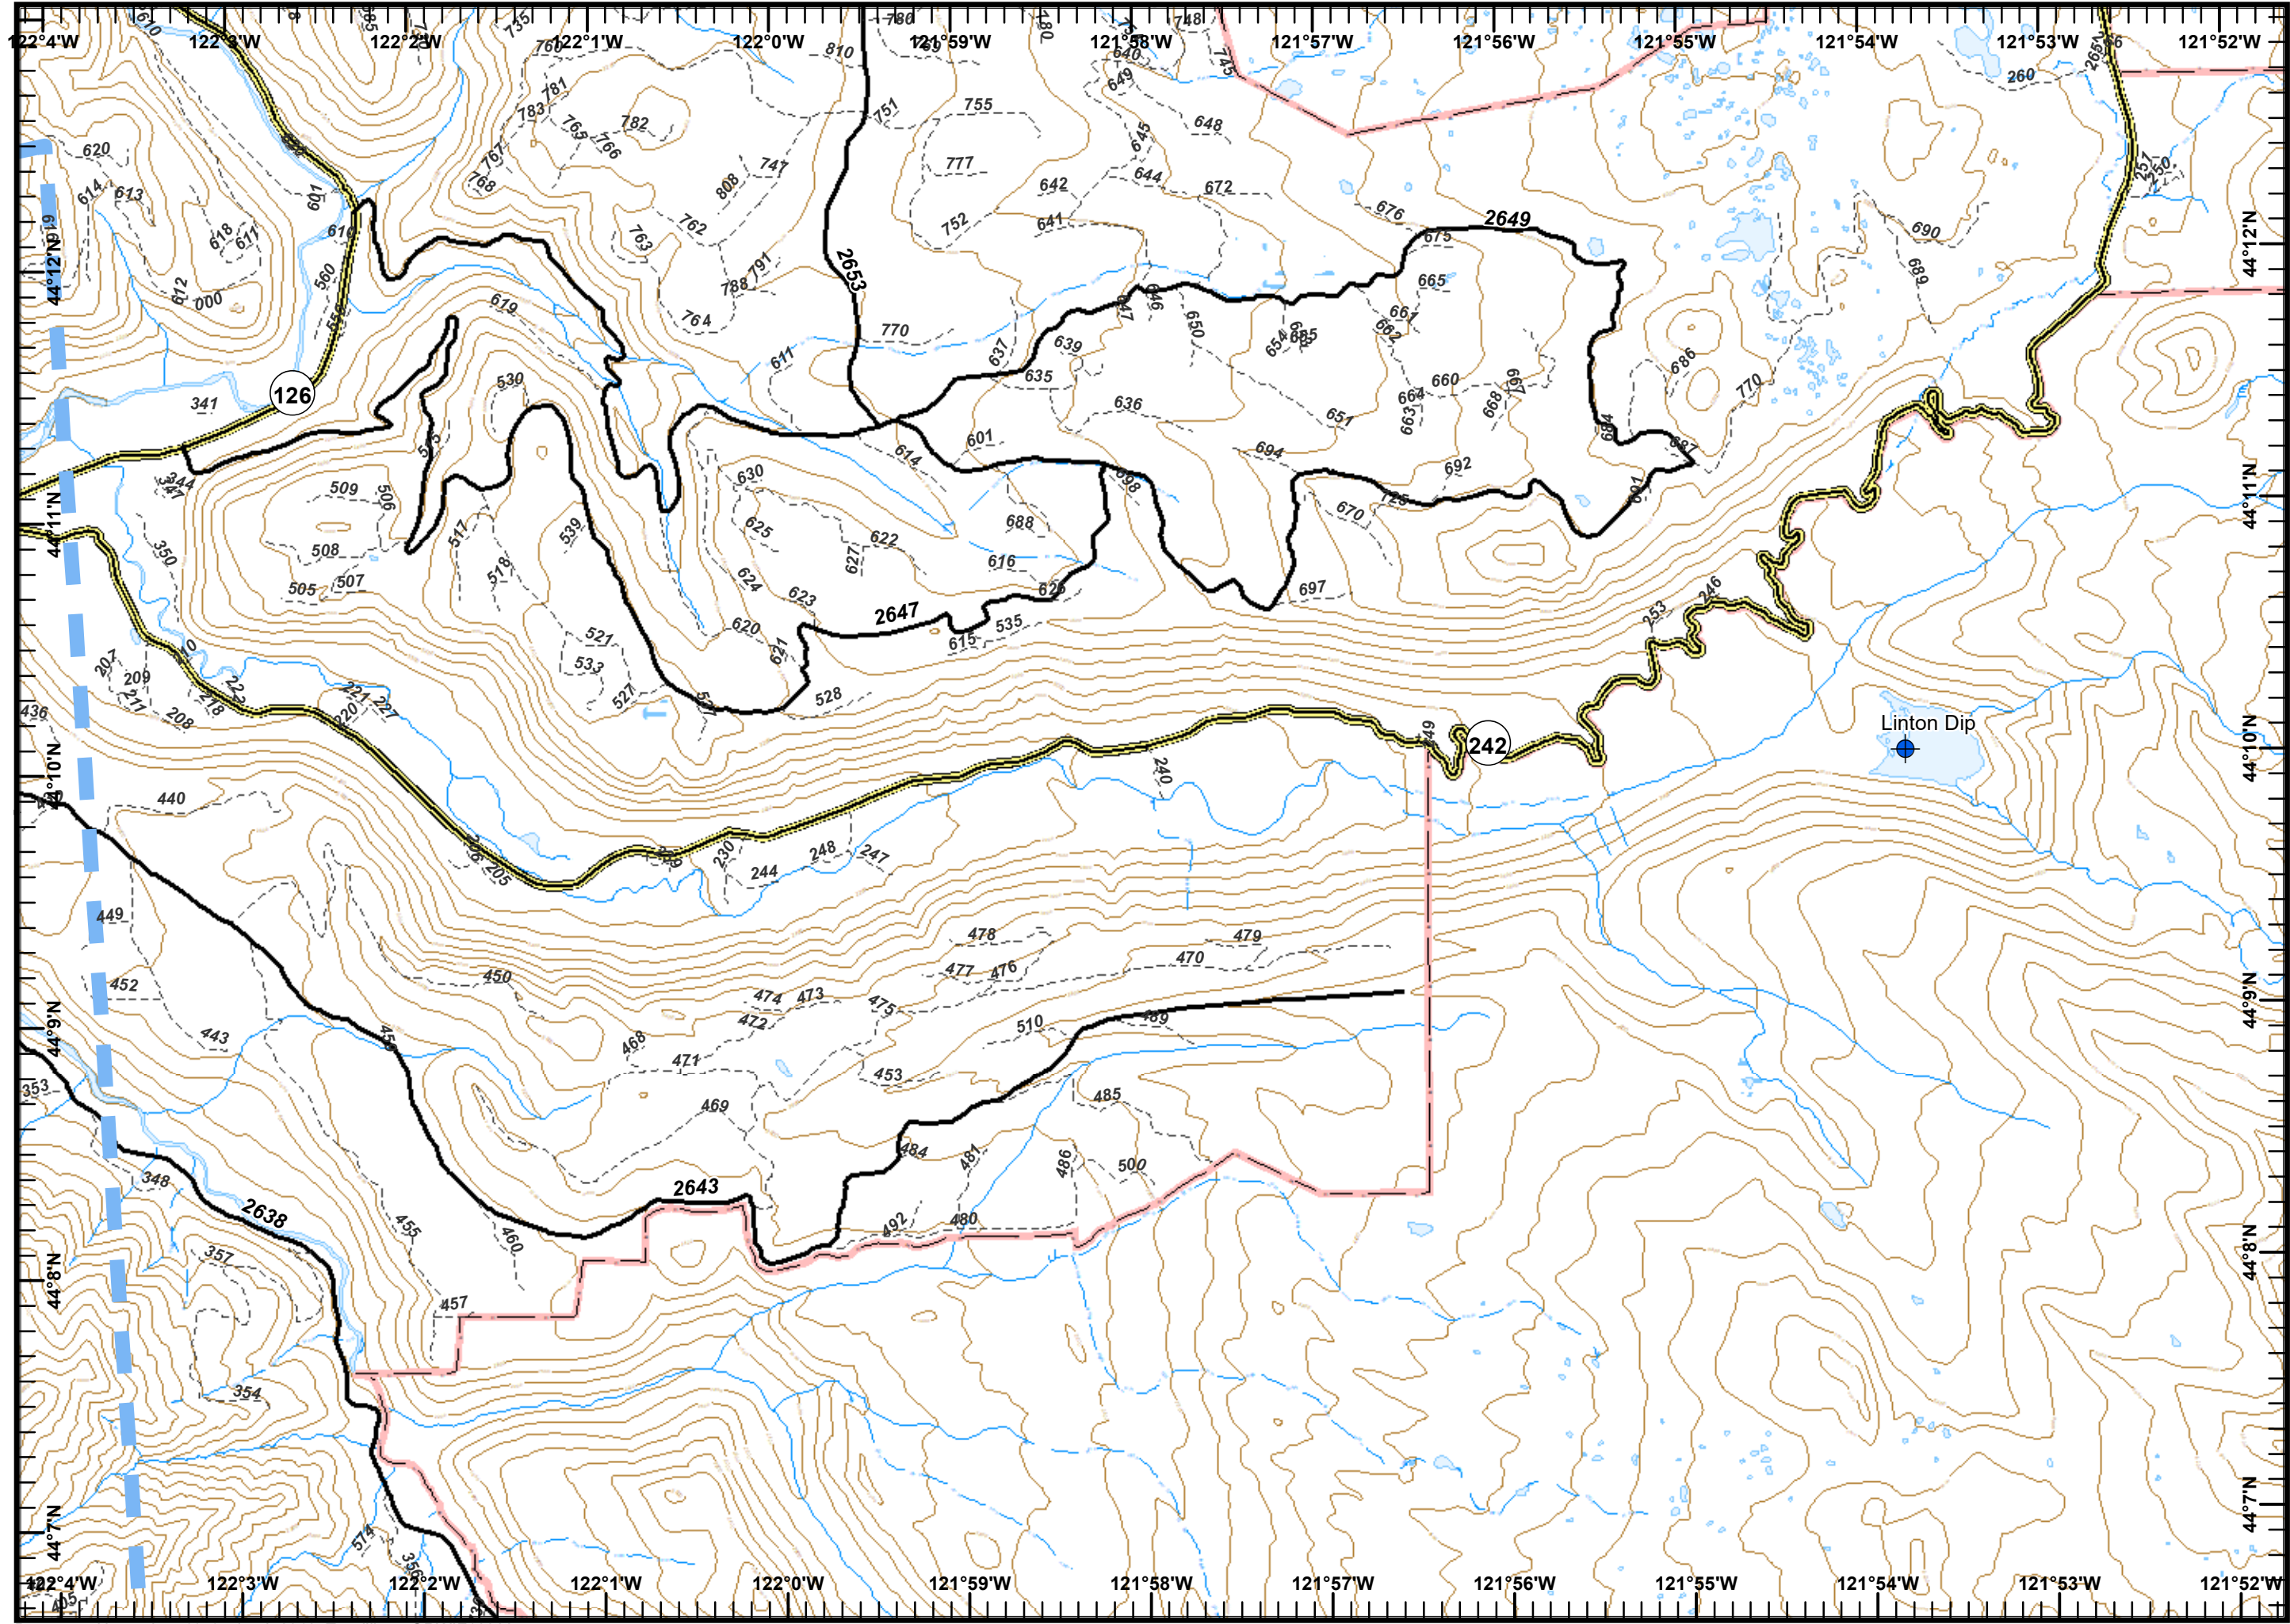

1/2 Mile
 1:44,000

IAP Map
Terwilliger
OR-WIF-180227
8/29/2018
 Approx. 6,517 acres
 08/28/2018
 1601 hours

Page 3 of 10

- Closure
- Drop Point
- Helibase
- Helispot
- ICP
- Lookout
- Repeater
- Water Tank
- Division Break
- Completed Dozer Line
- Completed Hand Line
- Temporary Flight Restriction

2	3	4
5	6	7
8	9	10

1/2 Mile
 1:44,000

IAP Map
Terwilliger
OR-WIF-180227
8/29/2018
 Approx. 6,517 acres
 08/28/2018
 1601 hours

Page 4 of 10

- Dip Site
- Temporary Flight Restriction

2	3	4
5	6	7
8	9	10

1/2 Mile
 1:44,000

IAP Map
Terwilliger
OR-WIF-180227
8/29/2018
 Approx. 6,517 acres
 08/28/2018
 1601 hours

Page 5 of 10

- Drop Point
- Helispot
- Division Break
- Temporary Flight Restriction
- Escape Route

2	3	4
5	6	7
8	9	10

1/2 Mile
 1:44,000

IAP Map
Terwilliger
OR-WIF-180227
8/29/2018
 Approx. 6,517 acres
 08/28/2018
 1601 hours

Page 6 of 10

- Dip Site
- Drop Point
- Helispot
- Internet Access
- Lookout
- Mobile Weather Unit
- Repeater
- Spot Fire
- Water Source
- Division Break
- Uncontrolled Fire Edge
- Completed Line
- Completed Dozer Line
- Completed Hand Line
- Escape Route
- Fire Perimeter