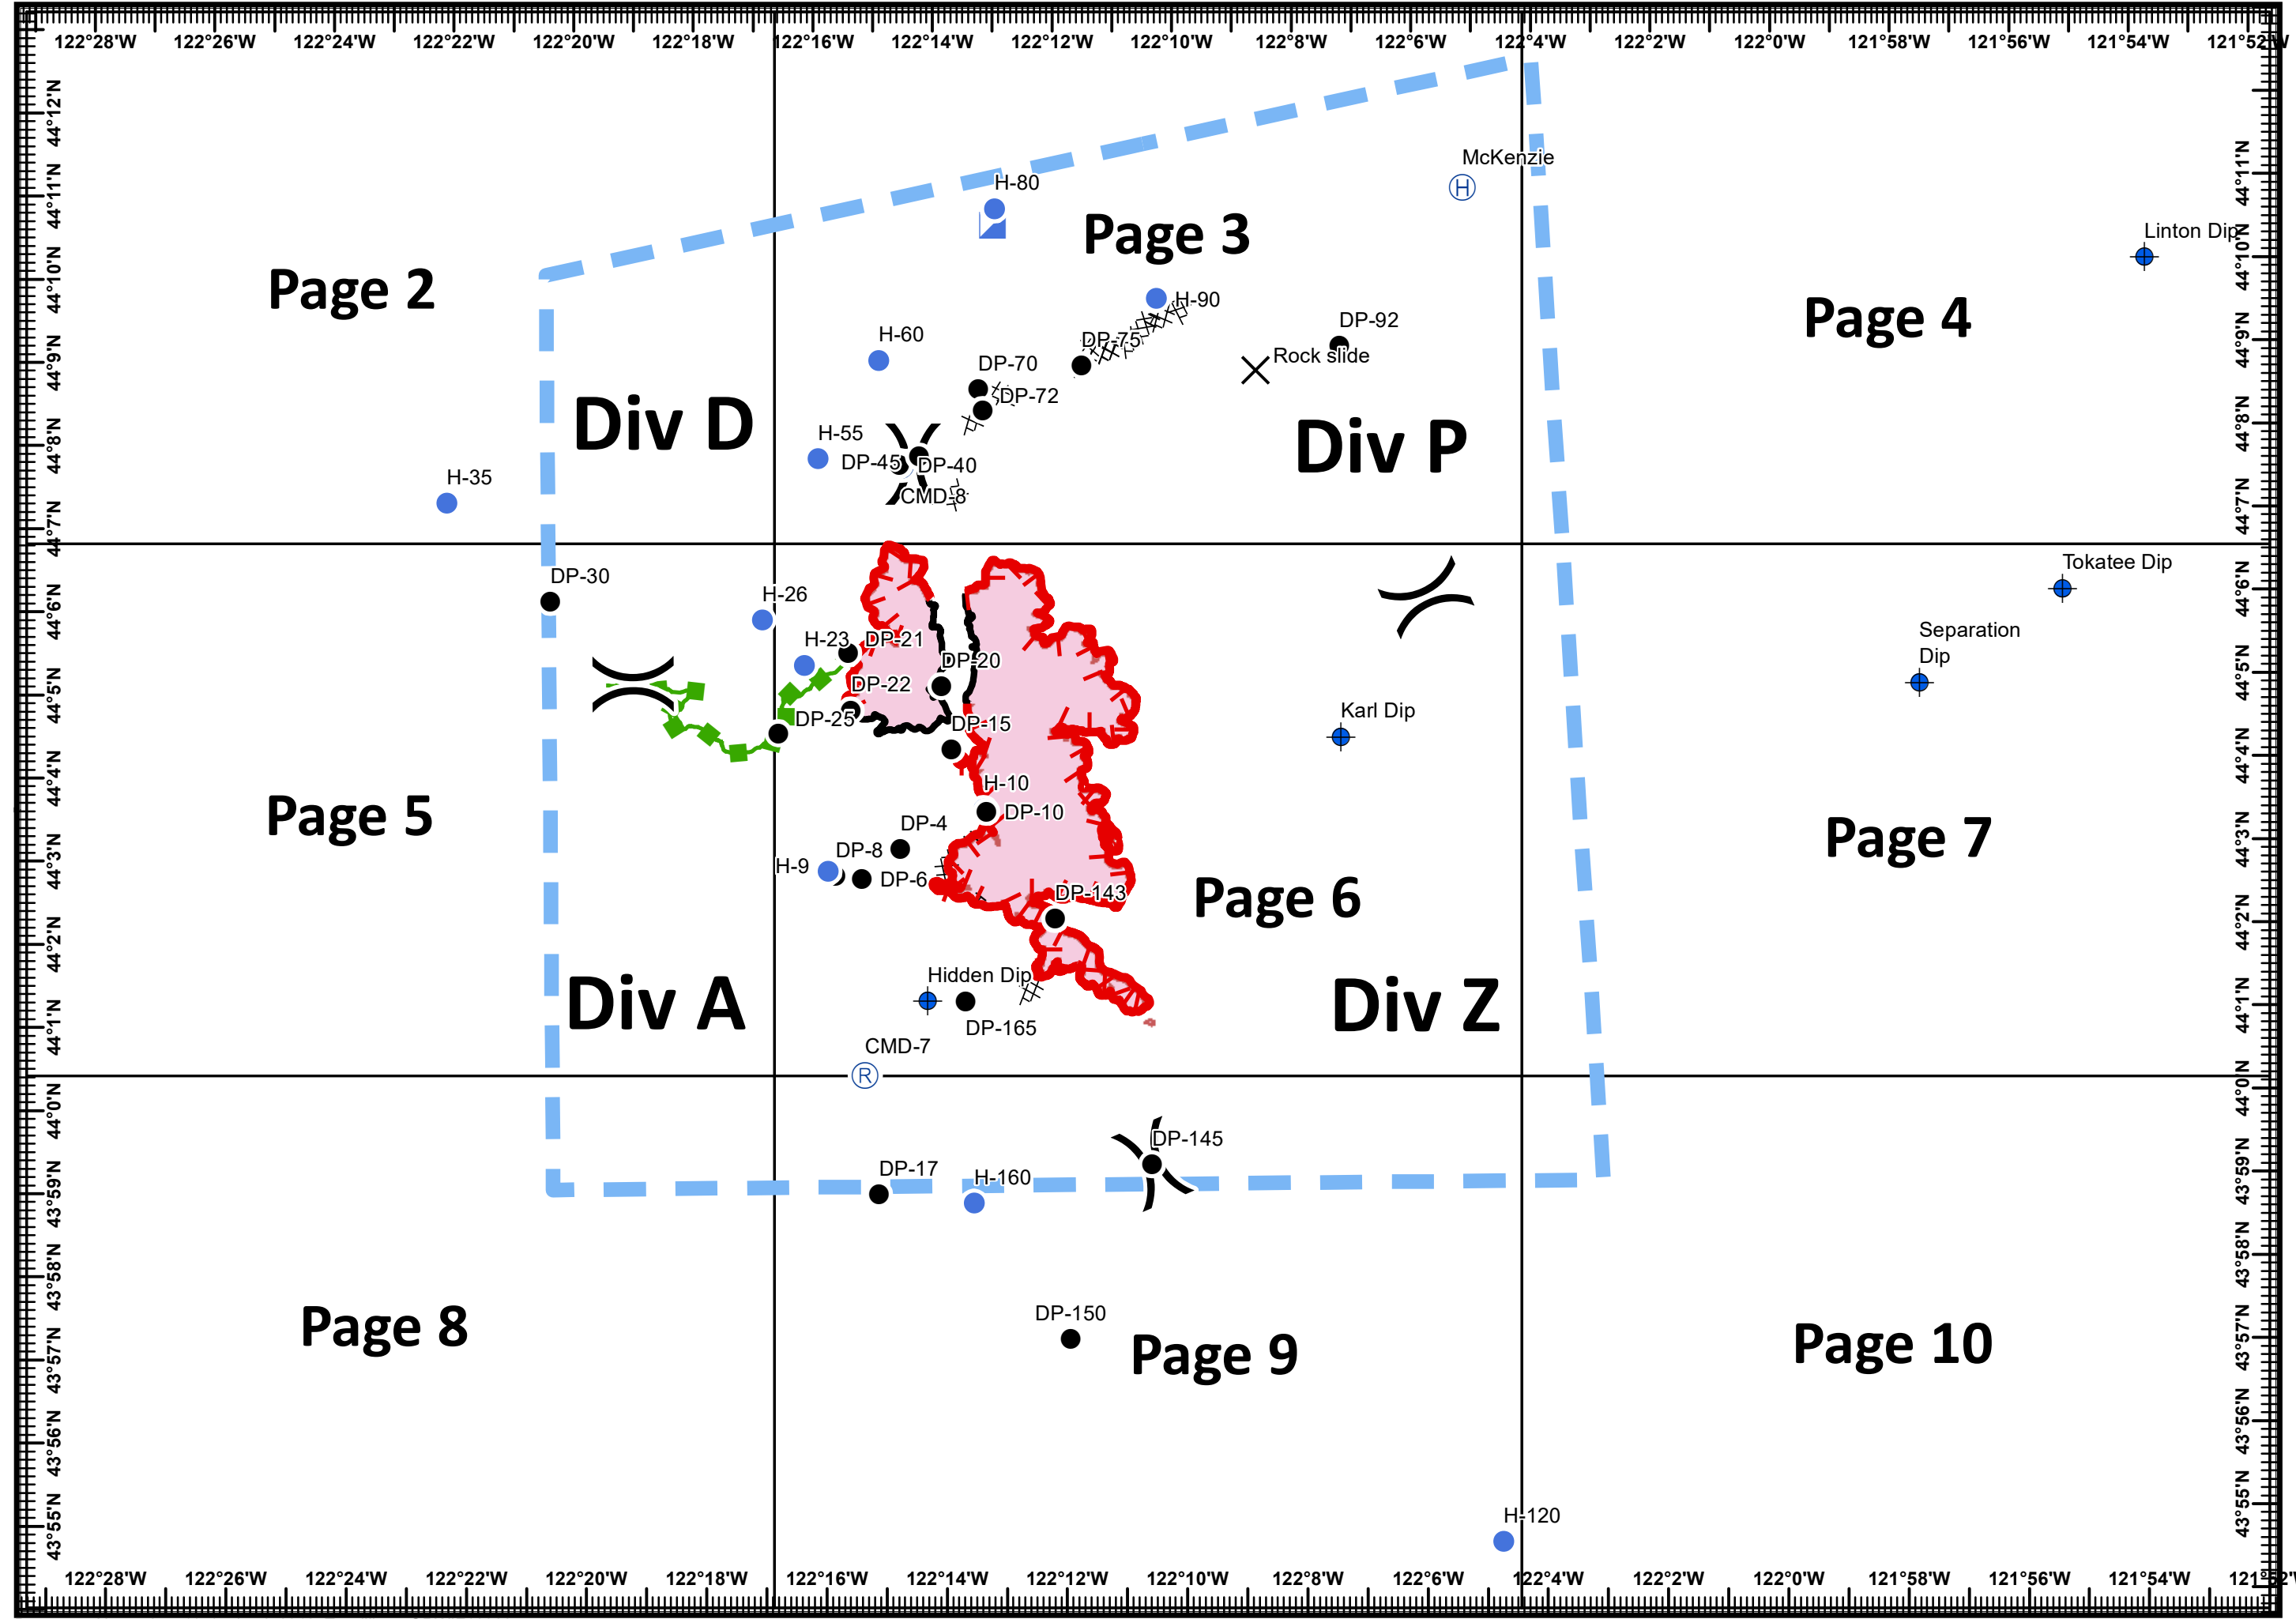

IAP Map
Terwilliger
OR-WIF-180227
8/29/2018
Approx. 6,517 acres
08/28/2018
1601 hours

Page 1 of 10

- Closure
- Dip Site
- Drop Point
- Helibase
- Helispot
- ICP
- Repeater
- Division Break
- Uncontrolled Fire Edge
- Completed Line
- Completed Dozer Line
- Completed Hand Line
- Temporary Flight Restriction
- Escape Route
- Fire Perimeter

2	3	4
5	6	7
8	9	10

1/2 Mile
1:133,000