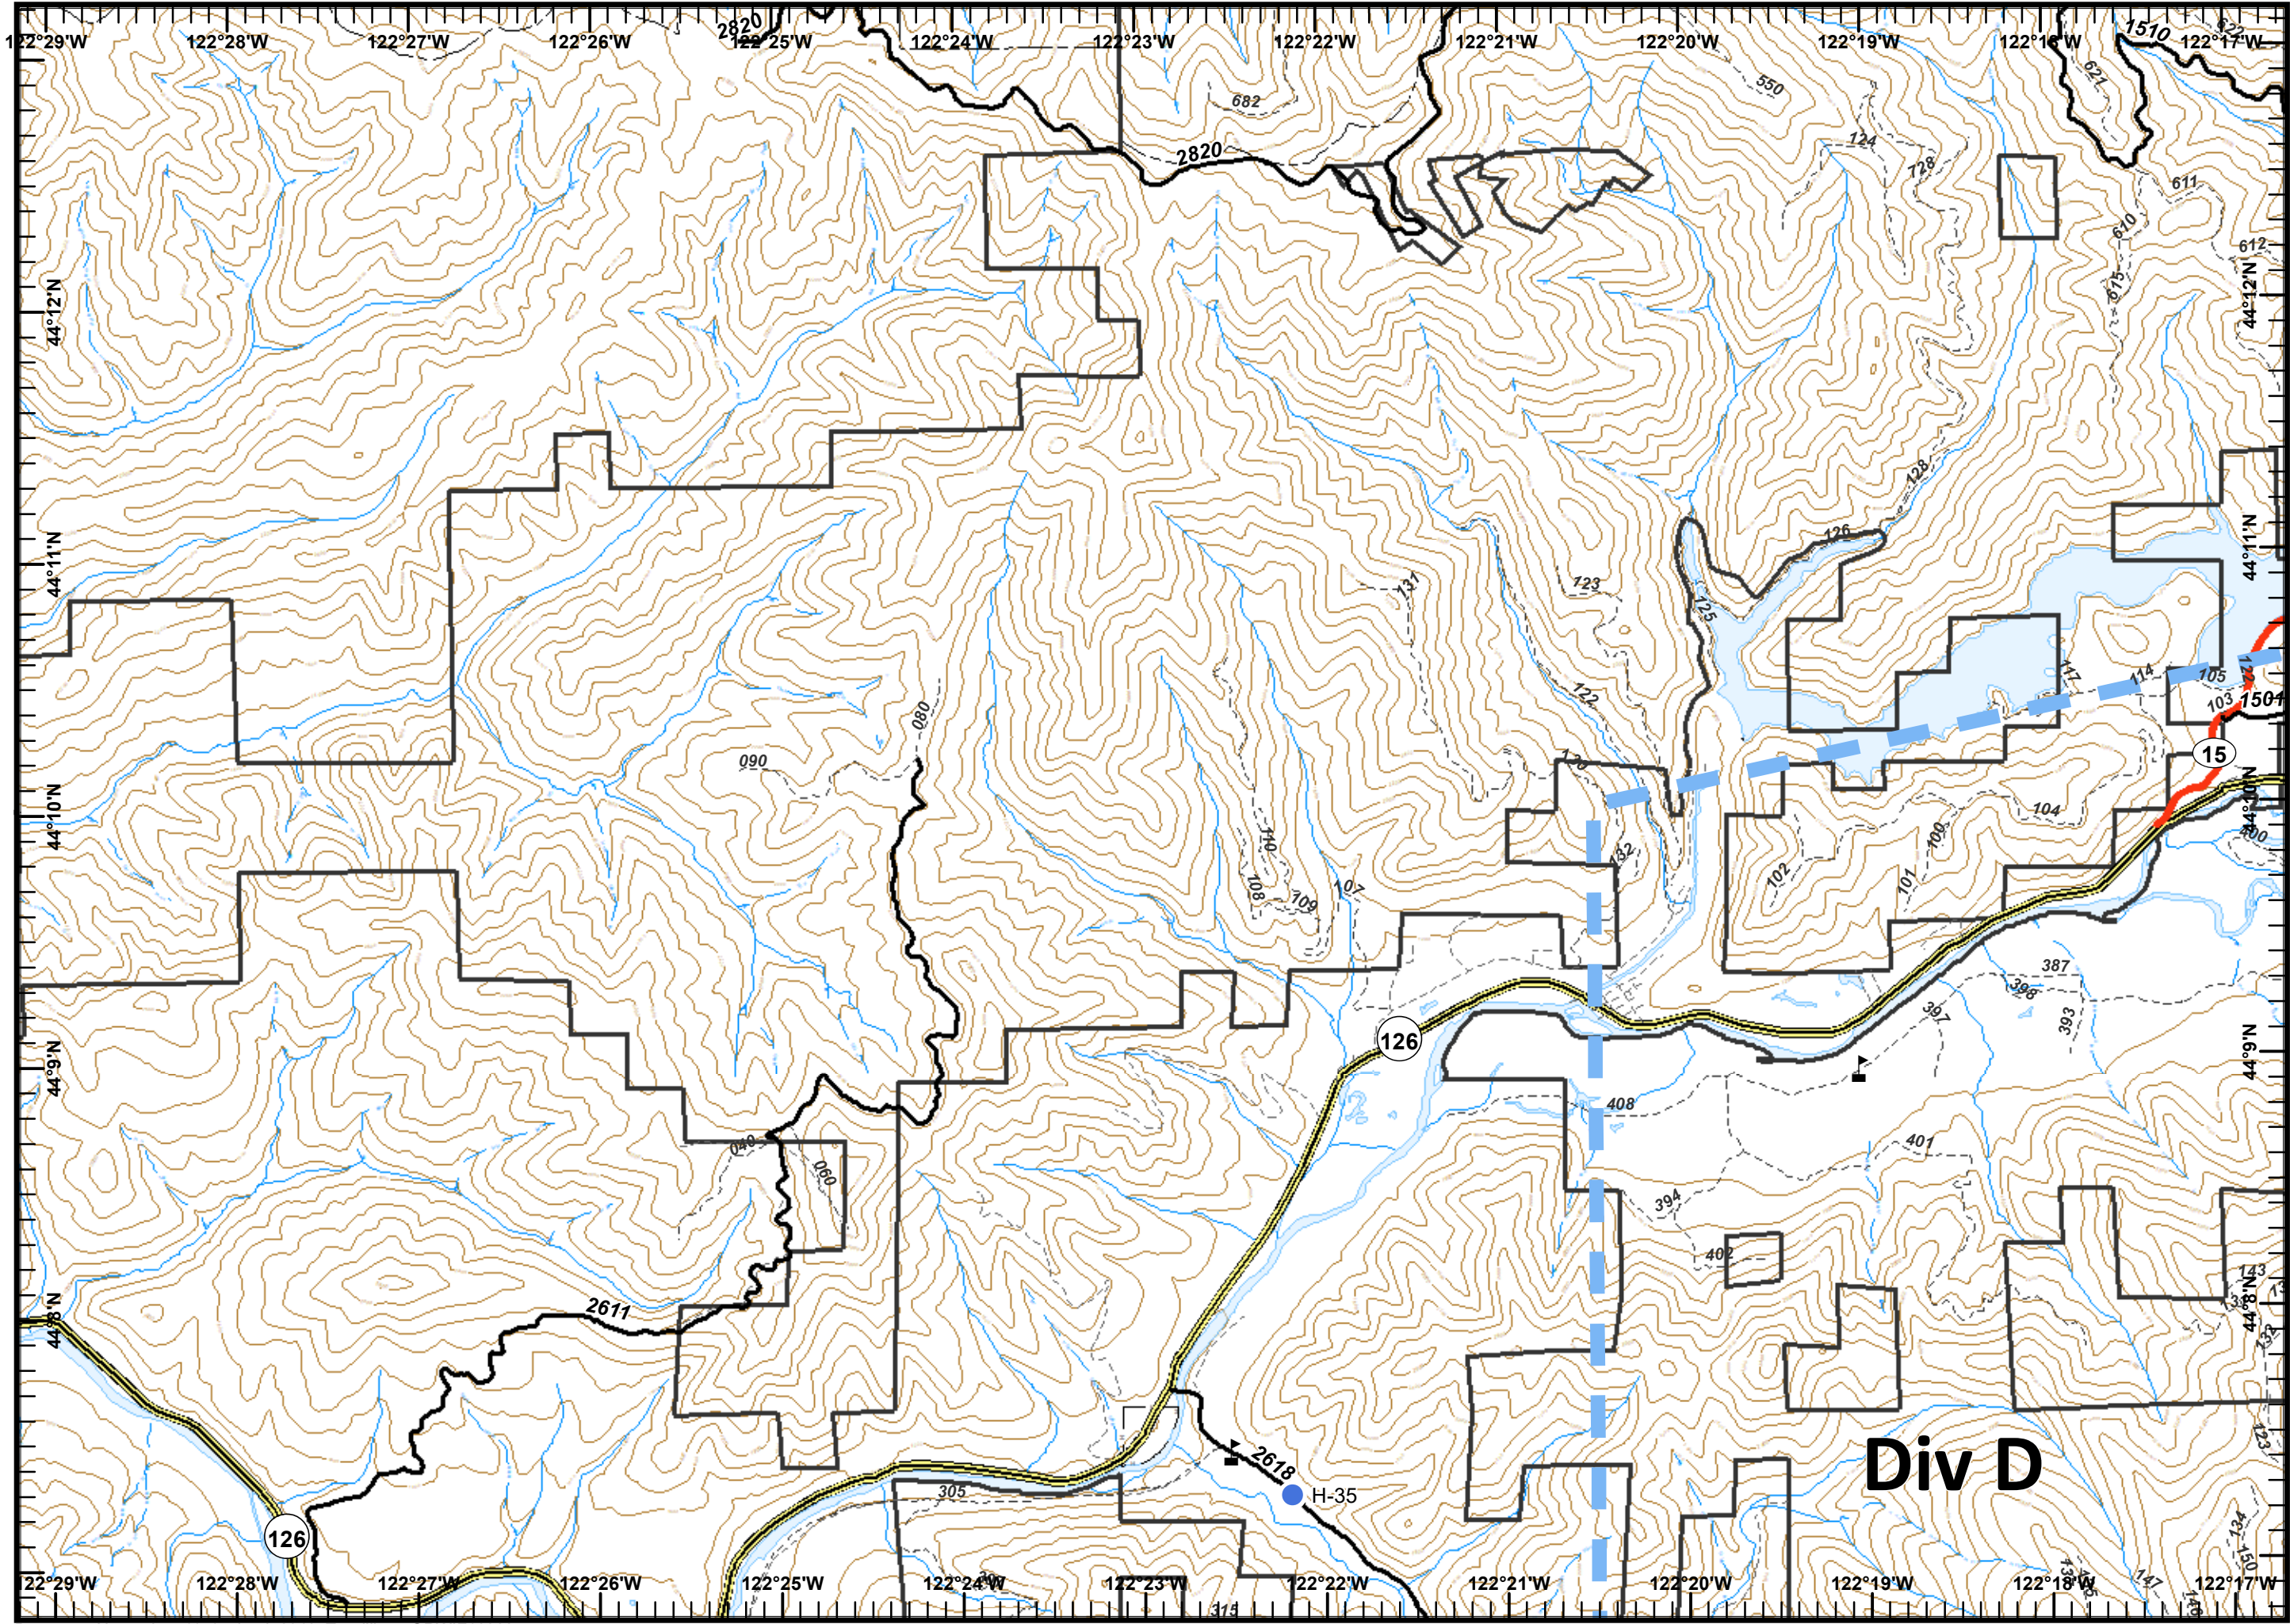

IAP Map
Terwilliger
OR-WIF-180227
8/29/2018
 Approx. 6,517 acres
 08/28/2018
 1601 hours

Page 1 of 10

- Closure
- Dip Site
- Drop Point
- Helibase
- Helispot
- ICP
- Repeater
- Division Break
- Uncontrolled Fire Edge
- Completed Line
- Completed Dozer Line
- Completed Hand Line
- Temporary Flight Restriction
- Escape Route
- Fire Perimeter

1/2 Mile
 1:44,000

IAP Map
Terwilliger
OR-WIF-180227
8/29/2018
 Approx. 6,517 acres
 08/28/2018
 1601 hours

Page 3 of 10

- Closure
- Drop Point
- Helibase
- Helispot
- ICP
- Lookout
- Repeater
- Water Tank
- Division Break
- Completed Dozer Line
- Completed Hand Line
- Temporary Flight Restriction

IAP Map
Terwilliger
OR-WIF-180227
8/29/2018
 Approx. 6,517 acres
 08/28/2018
 1601 hours

Page 5 of 10

- Drop Point
- Helispot
- Division Break
- Temporary Flight Restriction
- Escape Route

2	3	4
5	6	7
8	9	10

1/2 Mile
 1:44,000

IAP Map
Terwilliger
OR-WIF-180227
8/29/2018
 Approx. 6,517 acres
 08/28/2018
 1601 hours

Page 6 of 10

- Dip Site
- Drop Point
- Helispot
- Internet Access
- Lookout
- Mobile Weather Unit
- Repeater
- Spot Fire
- Water Source
- Division Break
- Uncontrolled Fire Edge
- Completed Line
- Completed Dozer Line
- Completed Hand Line
- Escape Route
- Fire Perimeter