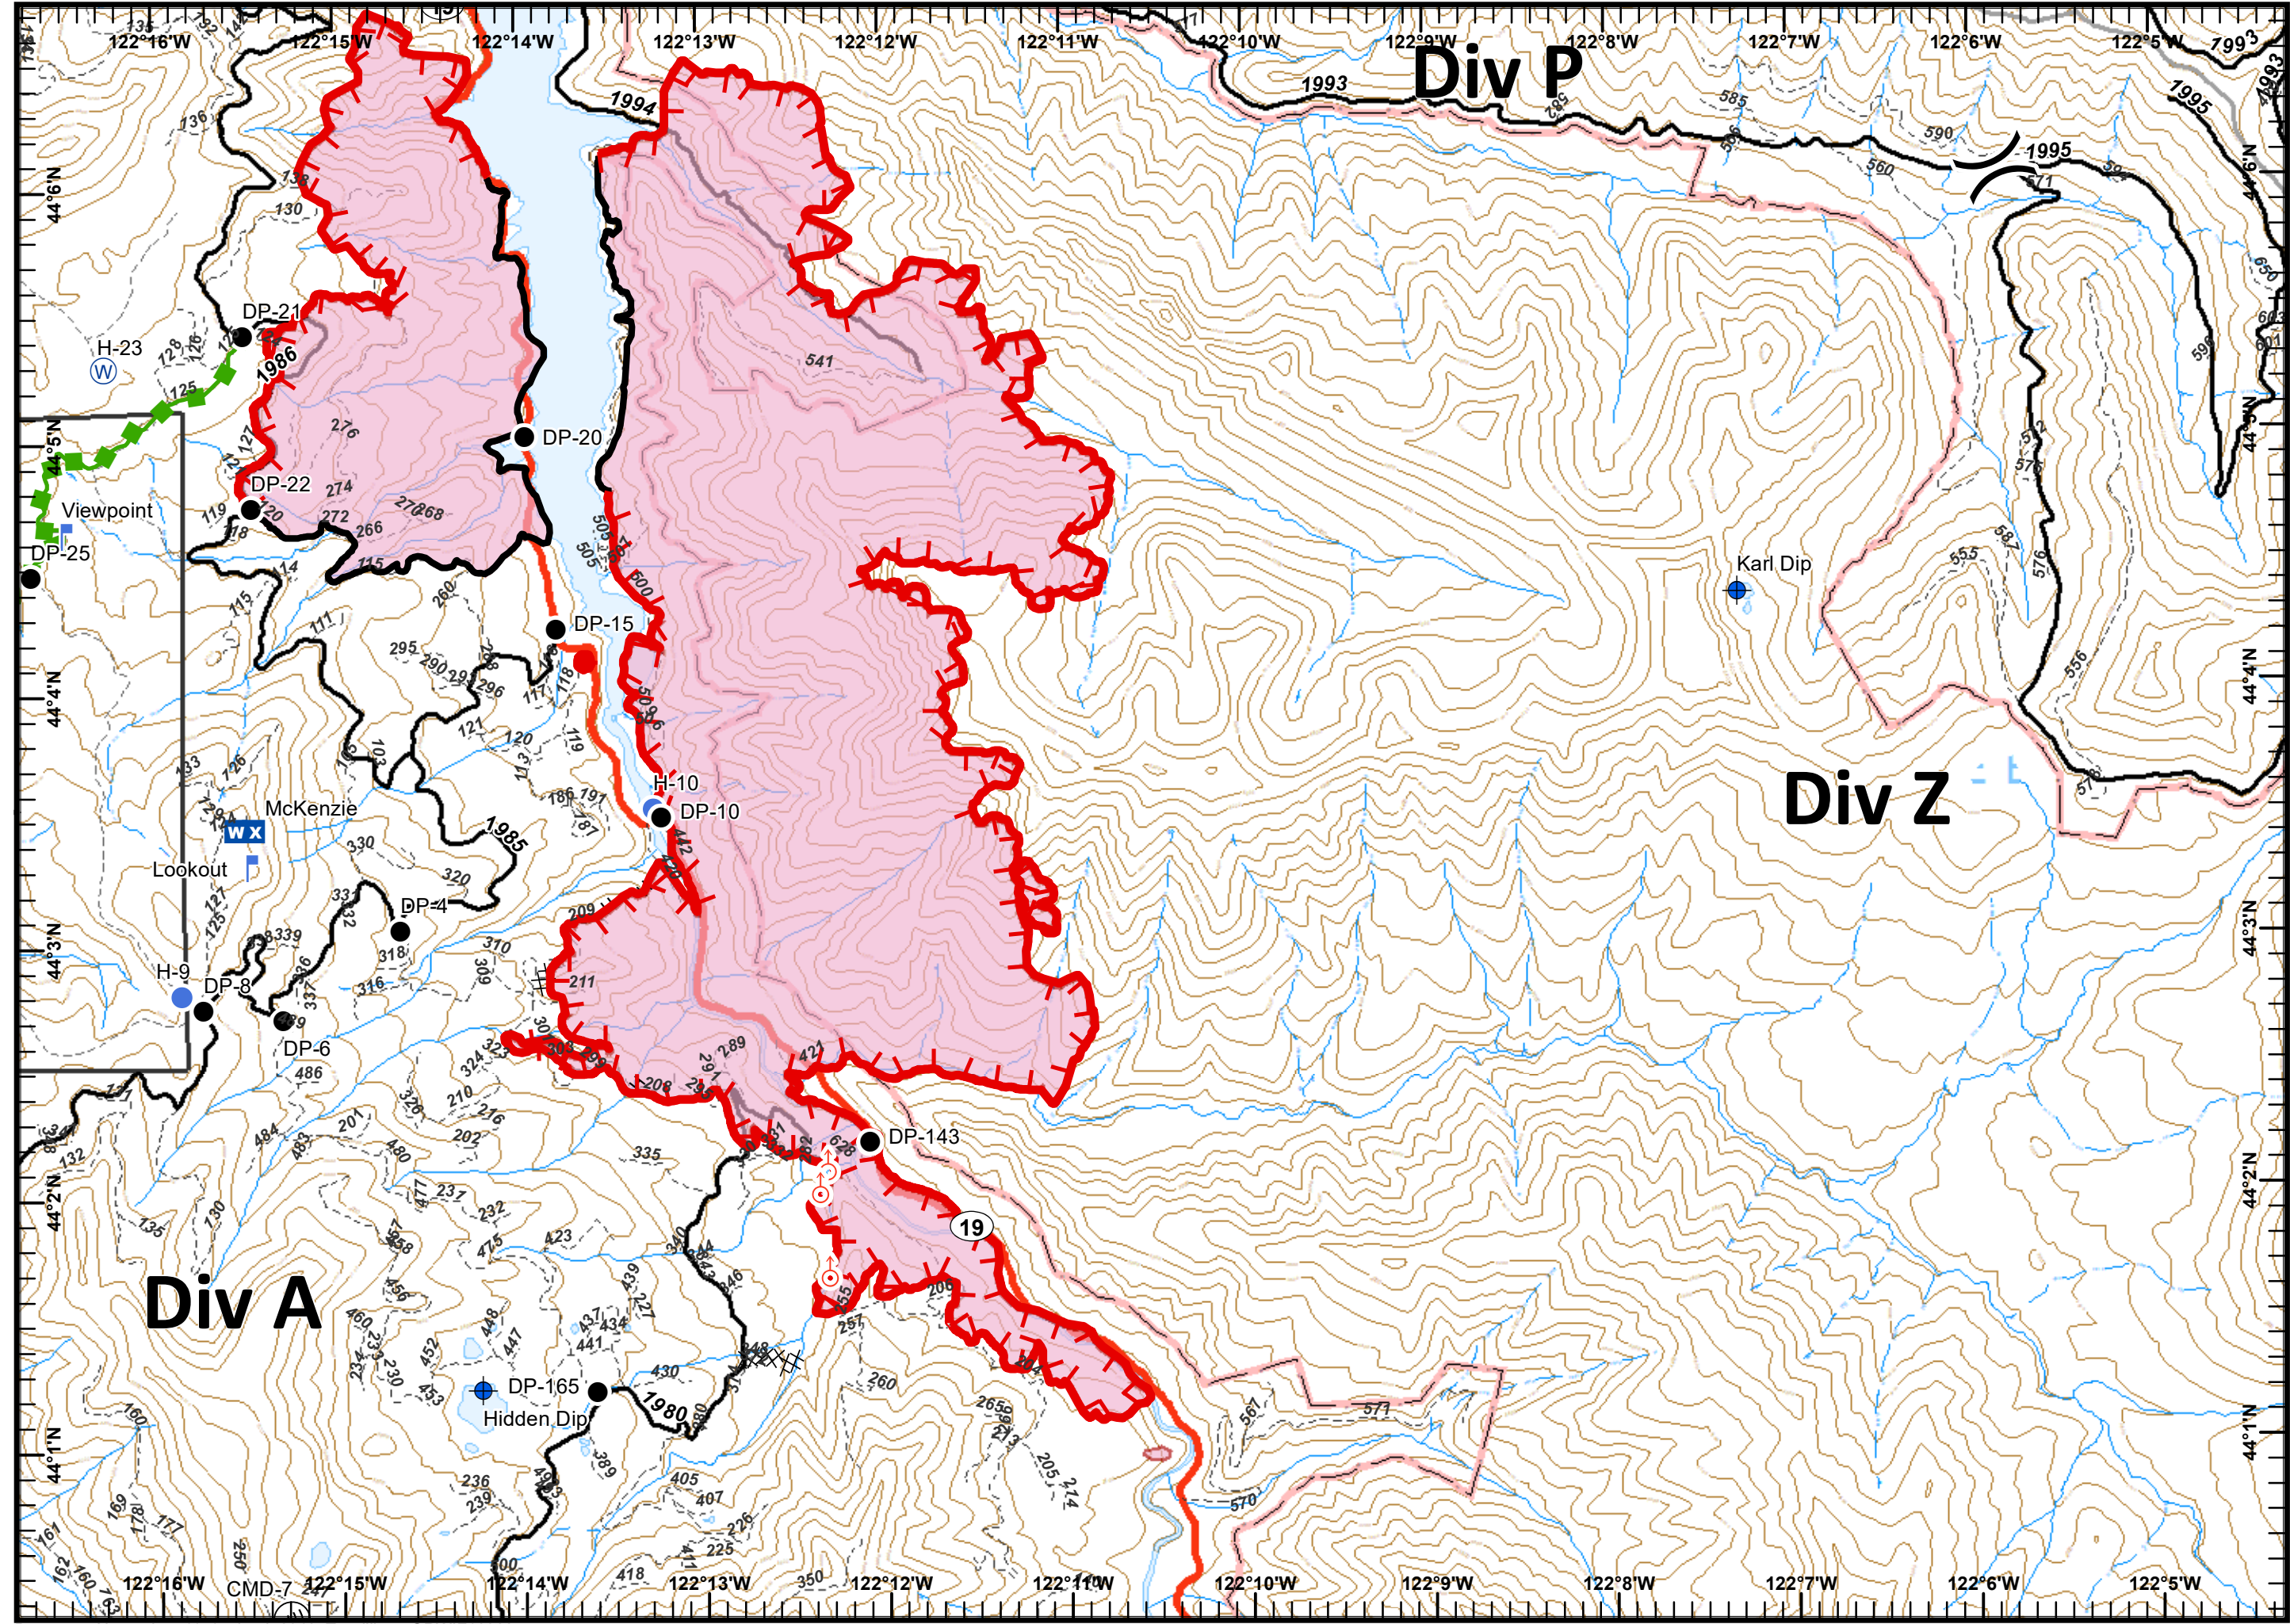

IAP Map
Terwilliger
OR-WIF-180227
8/29/2018
 Approx. 6,517 acres
 08/28/2018
 1601 hours

Page 5 of 10

- Drop Point
- Helispot
- Division Break
- Temporary Flight Restriction
- Escape Route

2	3	4
5	6	7
8	9	10

1/2 Mile
 1:44,000

IAP Map
Terwilliger
OR-WIF-180227
8/29/2018
 Approx. 6,517 acres
 08/28/2018
 1601 hours

Page 6 of 10

- Dip Site
- Drop Point
- Helispot
- Internet Access
- Lookout
- Mobile Weather Unit
- Repeater
- Spot Fire
- Water Source
- Division Break
- Uncontrolled Fire Edge
- Completed Line
- Completed Dozer Line
- Completed Hand Line
- Escape Route
- Fire Perimeter

2	3	4
5	6	7
8	9	10

1/2 Mile
 1:44,000

IAP Map
Terwilliger
OR-WIF-180227
8/29/2018
 Approx. 6,517 acres
 08/28/2018
 1601 hours

Page 7 of 10

- Dip Site
- Temporary Flight Restriction

2	3	4
5	6	7
8	9	10

1/2 Mile
 1:44,000

Page 9 of 10

- Drop Point
- Helispot
- Internet Access
- Repeater
- Division Break
- Temporary Flight Restriction

2	3	4
5	6	7
8	9	10

1/2 Mile
 1:44,000

IAP Map
Terwilliger
OR-WIF-180227
8/29/2018
 Approx. 6,517 acres
 08/28/2018
 1601 hours