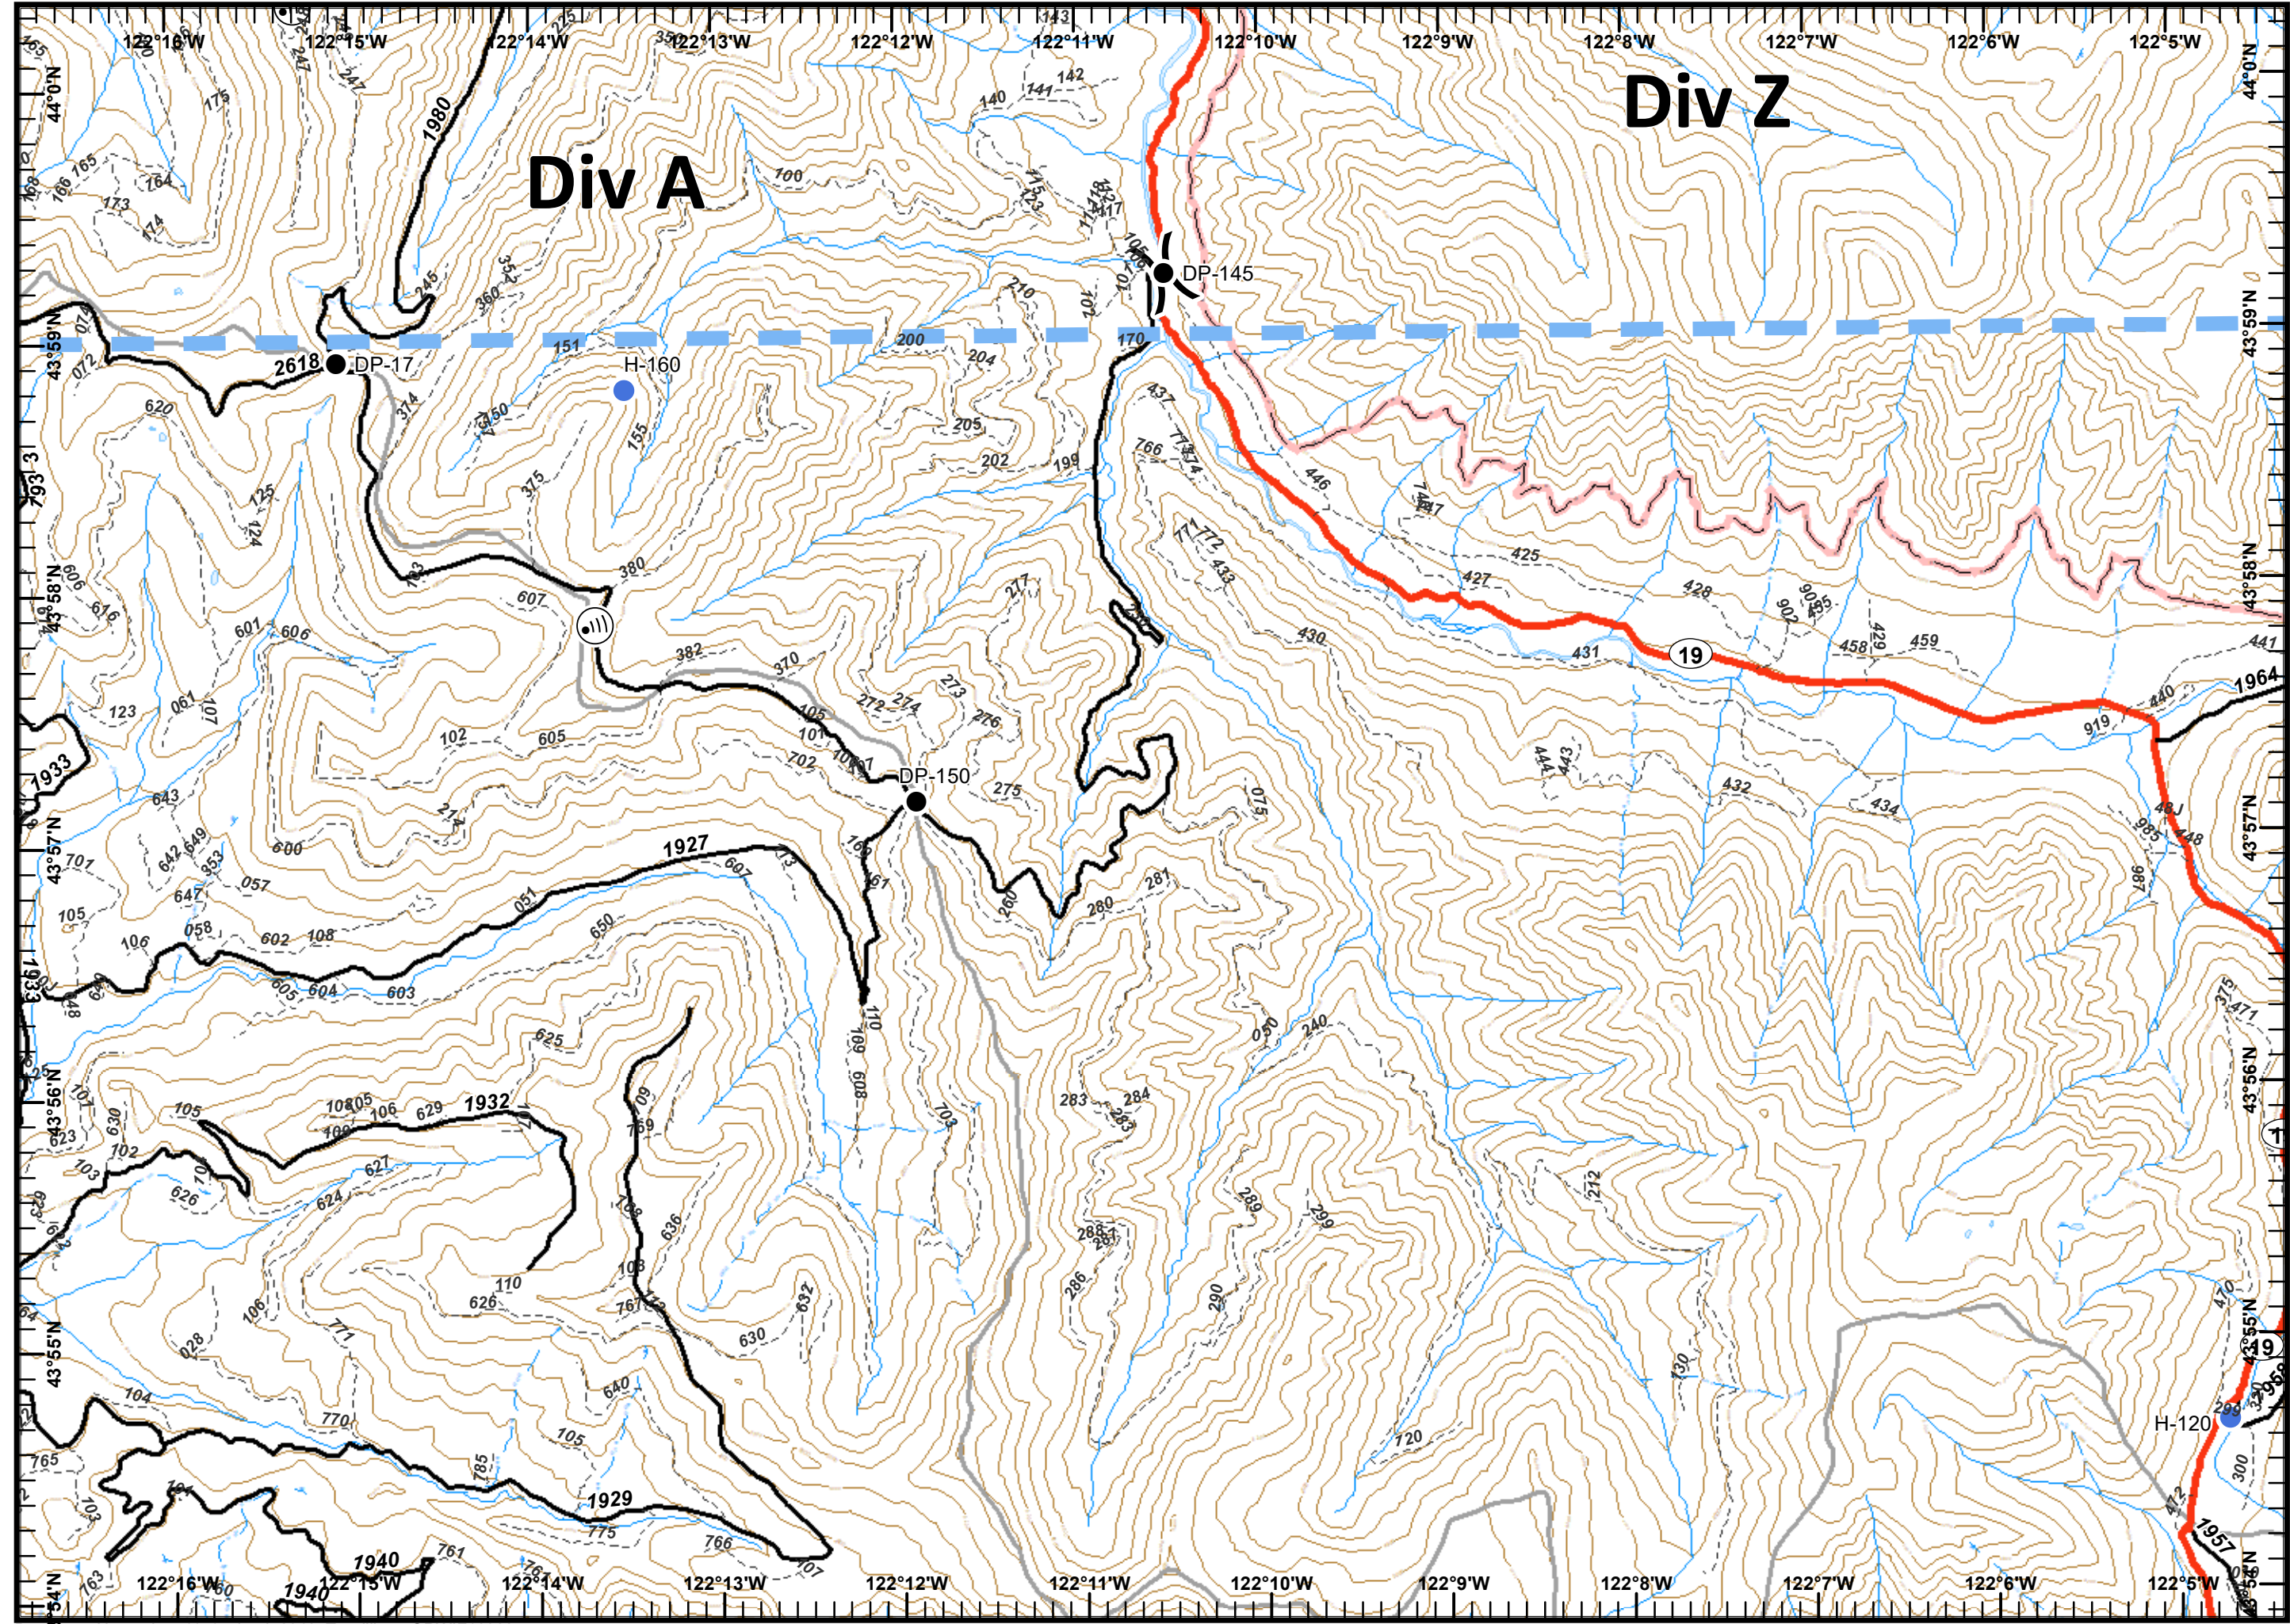

IAP Map
Terwilliger
OR-WIF-180227
8/29/2018
 Approx. 6,517 acres
 08/28/2018
 1601 hours

Page 5 of 10

- Drop Point
- Helispot
- Division Break
- Temporary Flight Restriction
- Escape Route

2	3	4
5	6	7
8	9	10

1/2 Mile
 1:44,000

IAP Map
Terwilliger
OR-WIF-180227
8/29/2018
 Approx. 6,517 acres
 08/28/2018
 1601 hours

Page 6 of 10

- Dip Site
- Drop Point
- Helispot
- Internet Access
- Lookout
- Mobile Weather Unit
- Repeater
- Spot Fire
- Water Source
- Division Break
- Uncontrolled Fire Edge
- Completed Line
- Completed Dozer Line
- Completed Hand Line
- Escape Route
- Fire Perimeter

IAP Map
 Terwilliger
 OR-WIF-180227
 8/29/2018
 Approx. 6,517 acres
 08/28/2018
 1601 hours

Page 8 of 10

Temporary Flight Restriction

2	3	4
5	6	7
8	9	10

1/2 Mile
 1:44,000

IAP Map
 Terwilliger
 OR-WIF-180227
 8/29/2018
 Approx. 6,517 acres
 08/28/2018
 1601 hours

Page 9 of 10

- Drop Point
- Helispot
- Internet Access
- Repeater
- Division Break
- Temporary Flight Restriction

2	3	4
5	6	7
8	9	10

1/2 Mile
 1:44,000

IAP Map
Terwilliger
OR-WIF-180227
8/29/2018
 Approx. 6,517 acres
 08/28/2018
 1601 hours