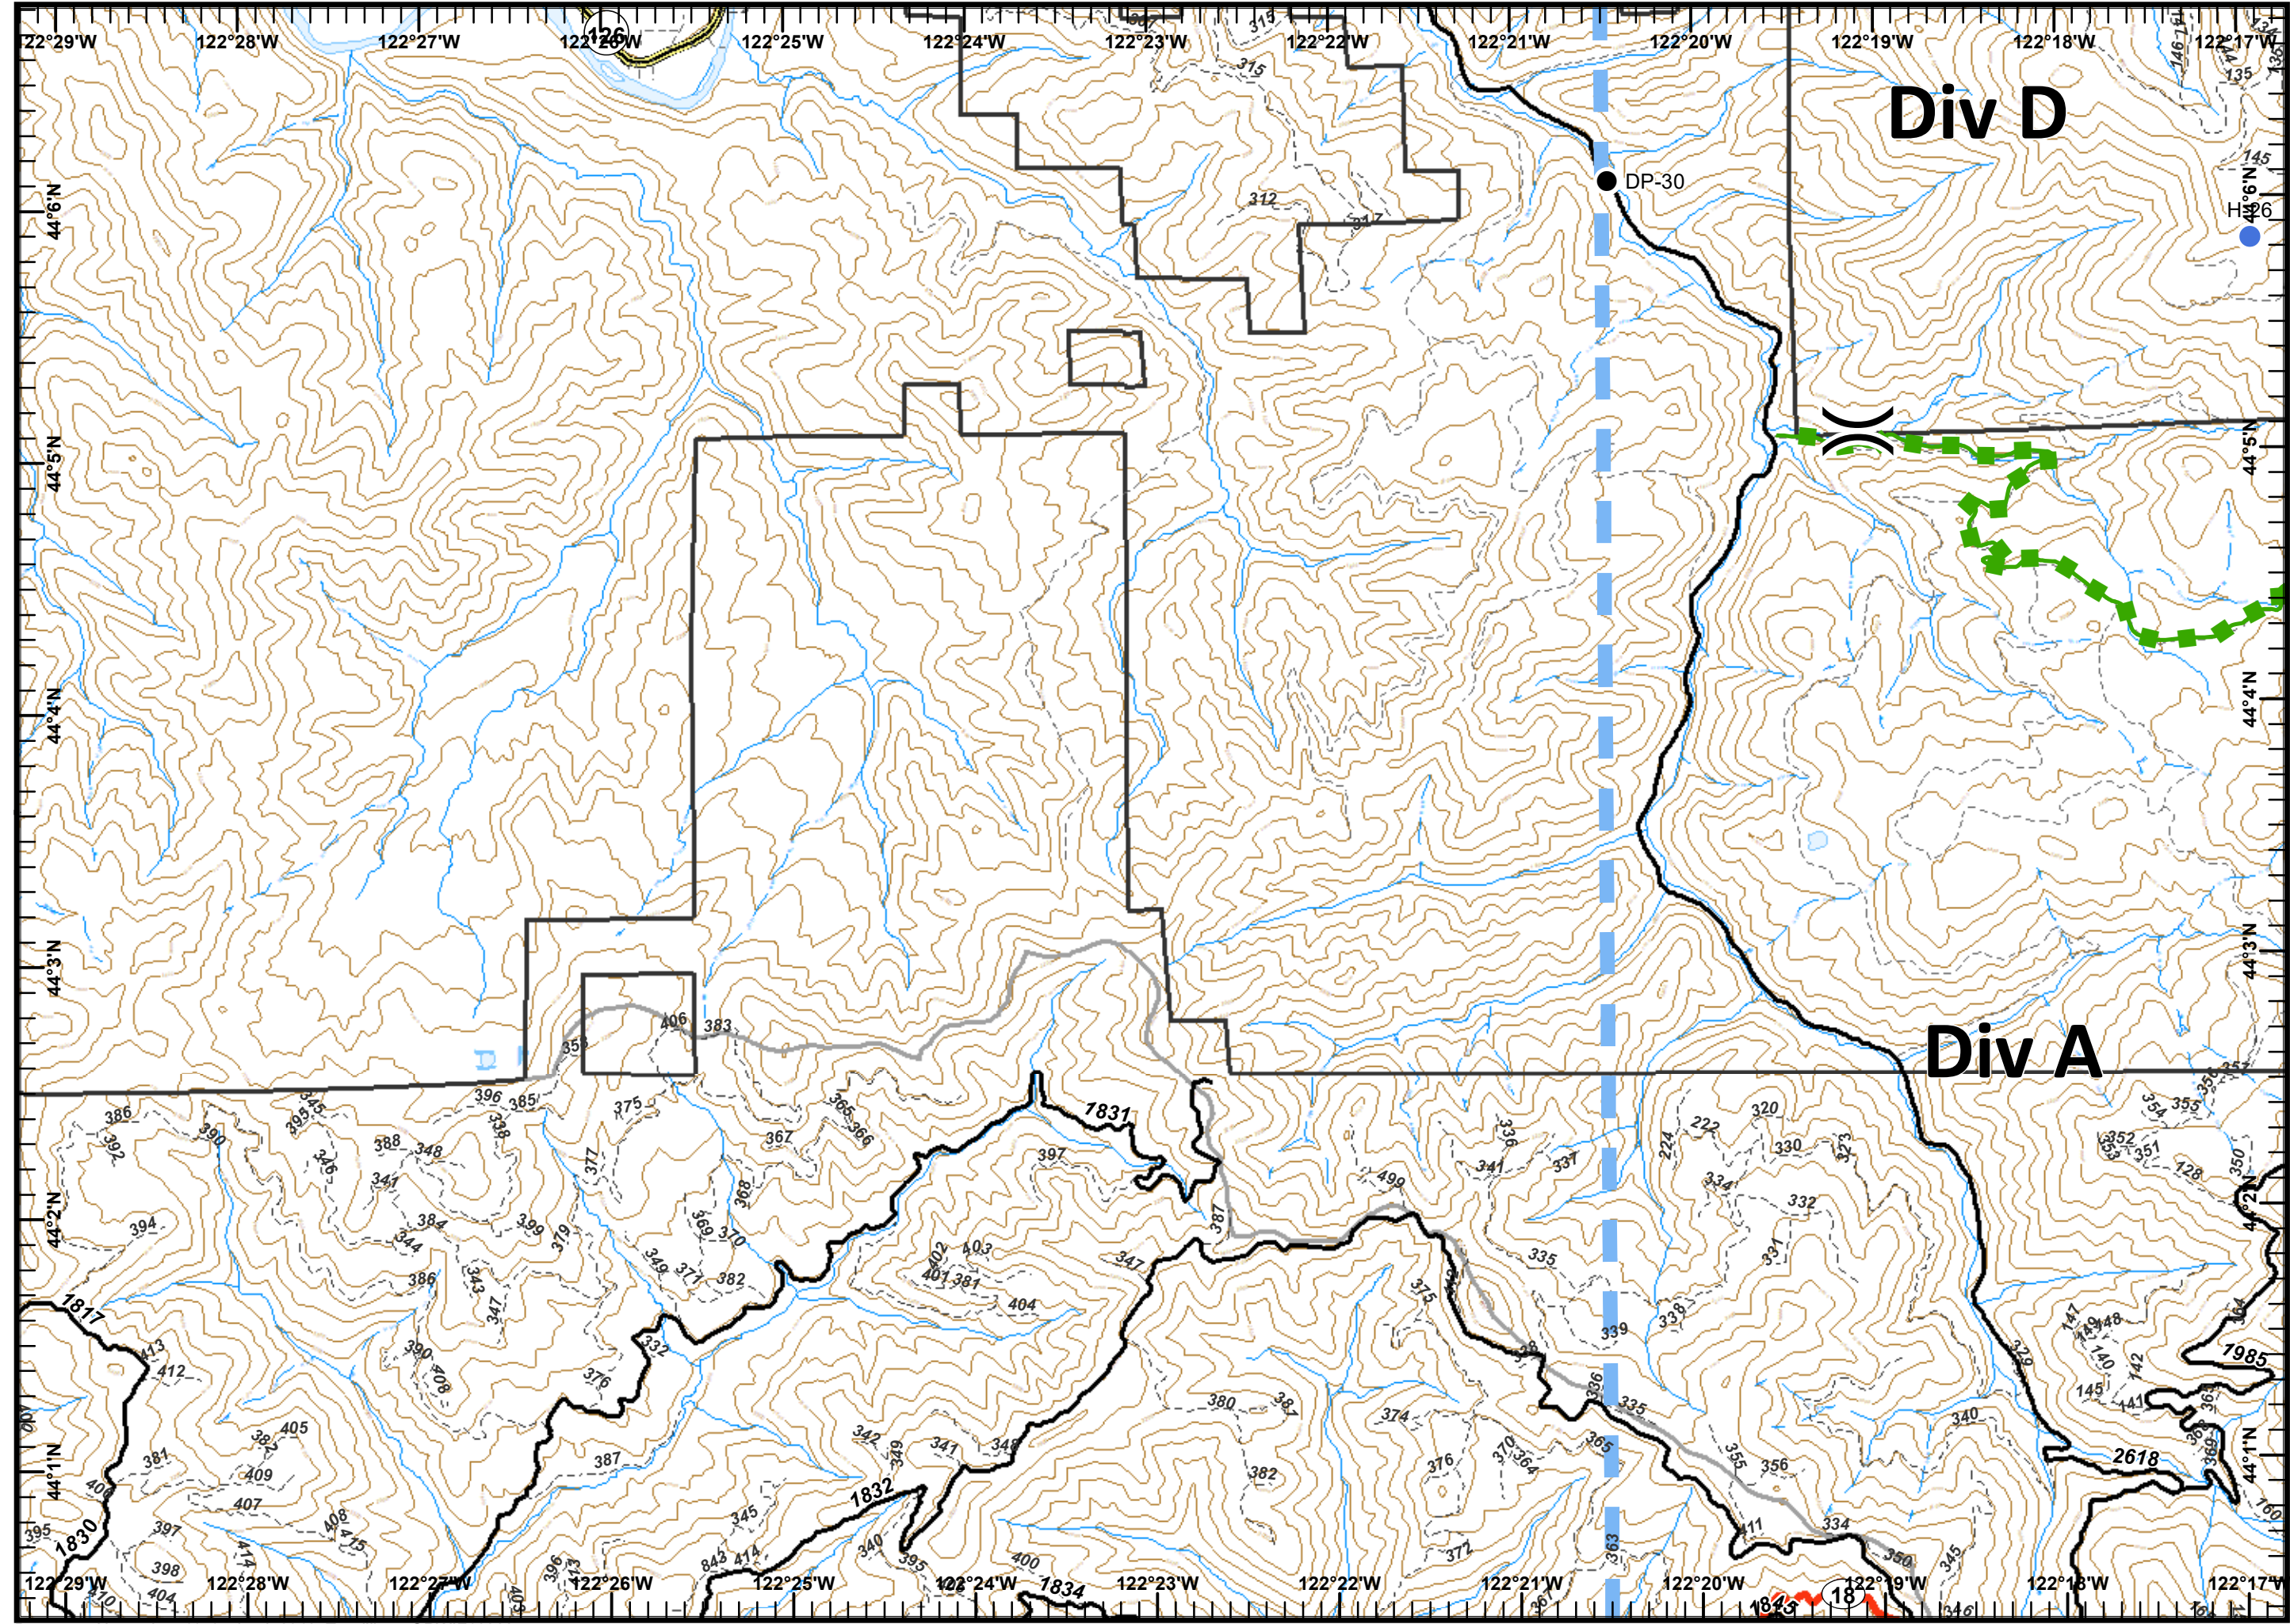

IAP Map
Terwilliger
OR-WIF-180227
8/29/2018
 Approx. 6,517 acres
 08/28/2018
 1601 hours

Page 1 of 10

- Closure
- Dip Site
- Drop Point
- Helibase
- Helispot
- ICP
- Repeater
- Division Break
- Uncontrolled Fire Edge
- Completed Line
- Completed Dozer Line
- Completed Hand Line
- Temporary Flight Restriction
- Escape Route
- Fire Perimeter

2	3	4
5	6	7
8	9	10

1/2 Mile
 1:44,000

IAP Map
Terwilliger
OR-WIF-180227
8/29/2018
 Approx. 6,517 acres
 08/28/2018
 1601 hours

Page 4 of 10

- Dip Site
- Temporary Flight Restriction

2	3	4
5	6	7
8	9	10

1/2 Mile
 1:44,000

IAP Map
Terwilliger
OR-WIF-180227
8/29/2018
 Approx. 6,517 acres
 08/28/2018
 1601 hours

Page 5 of 10

- Drop Point
- Helispot
- Division Break
- Temporary Flight Restriction
- Escape Route

2	3	4
5	6	7
8	9	10

1/2 Mile
 1:44,000

IAP Map
Terwilliger
OR-WIF-180227
8/29/2018
 Approx. 6,517 acres
 08/28/2018
 1601 hours

Page 6 of 10

- Dip Site
- Drop Point
- Helispot
- Internet Access
- Lookout
- Mobile Weather Unit
- Repeater
- Spot Fire
- Water Source
- Division Break
- Uncontrolled Fire Edge
- Completed Line
- Completed Dozer Line
- Completed Hand Line
- Escape Route
- Fire Perimeter