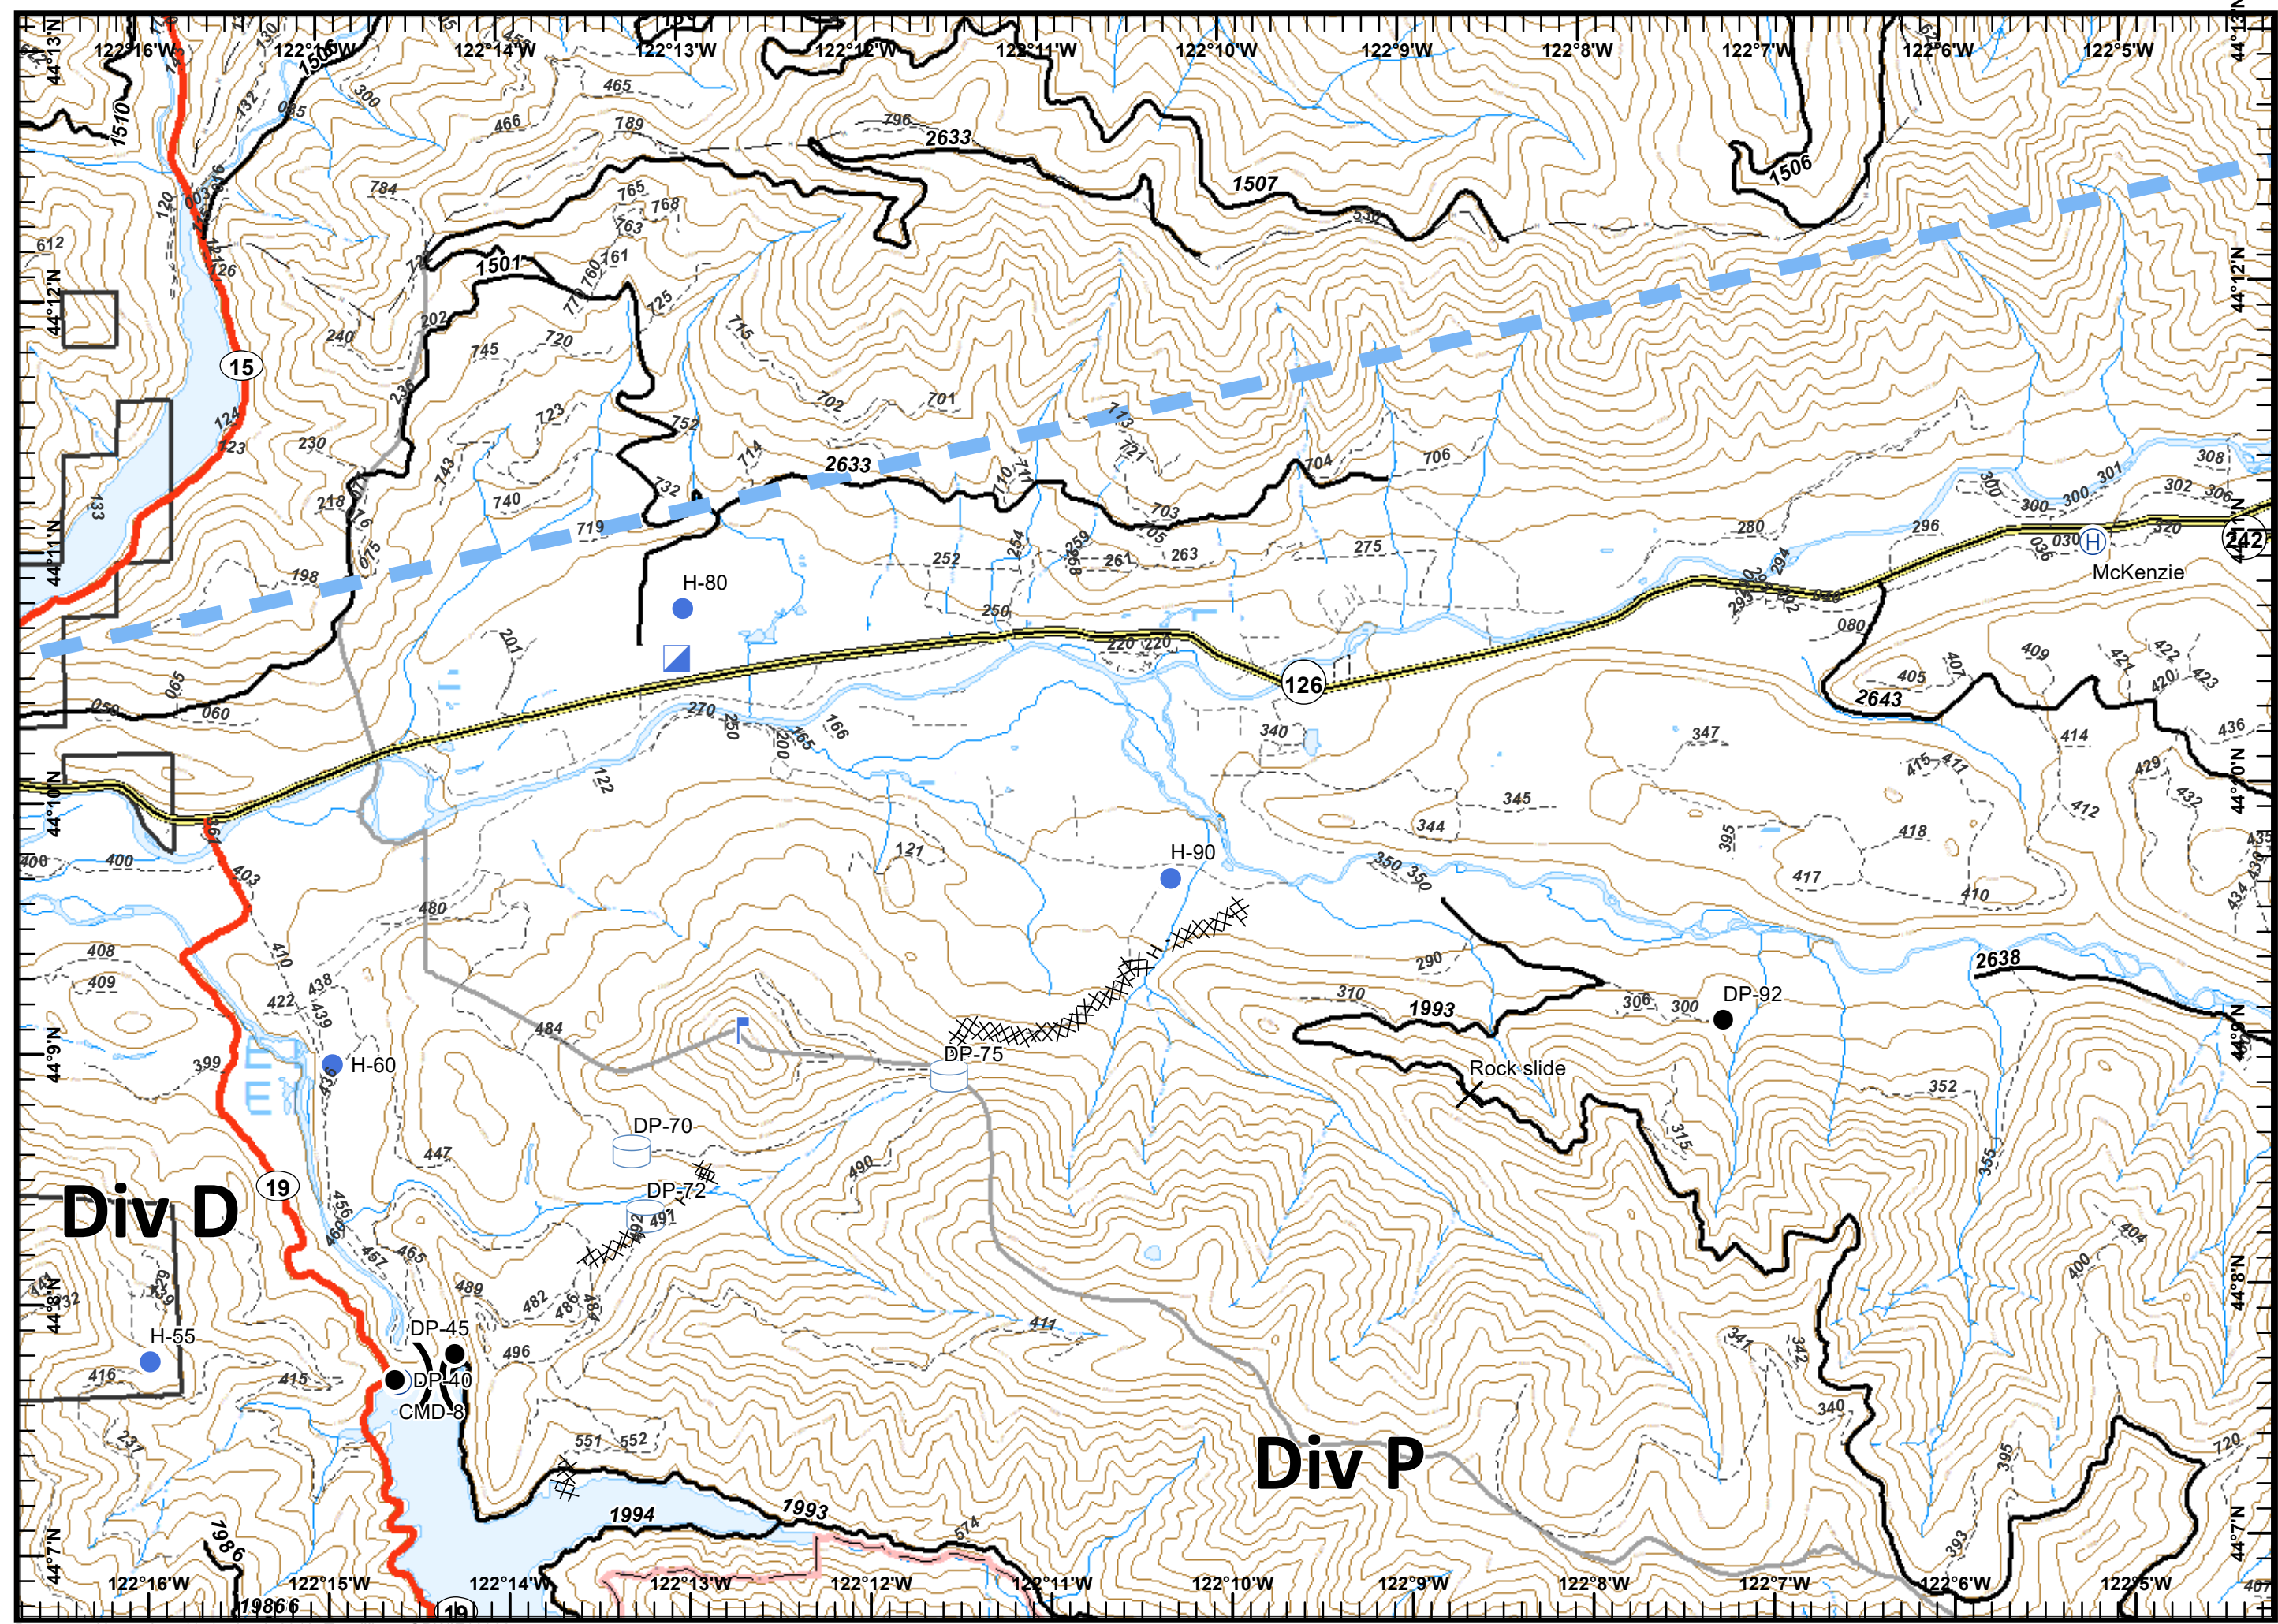

IAP Map
Terwilliger
OR-WIF-180227
8/29/2018
Approx. 6,517 acres
08/28/2018
1601 hours

Page 3 of 10

- Closure
- Drop Point
- Helibase
- Helispot
- ICP
- Lookout
- Repeater
- Water Tank
- Division Break
- Completed Dozer Line
- Completed Hand Line
- Temporary Flight Restriction

2	3	4
5	6	7
8	9	10

1/2 Mile
1:44,000