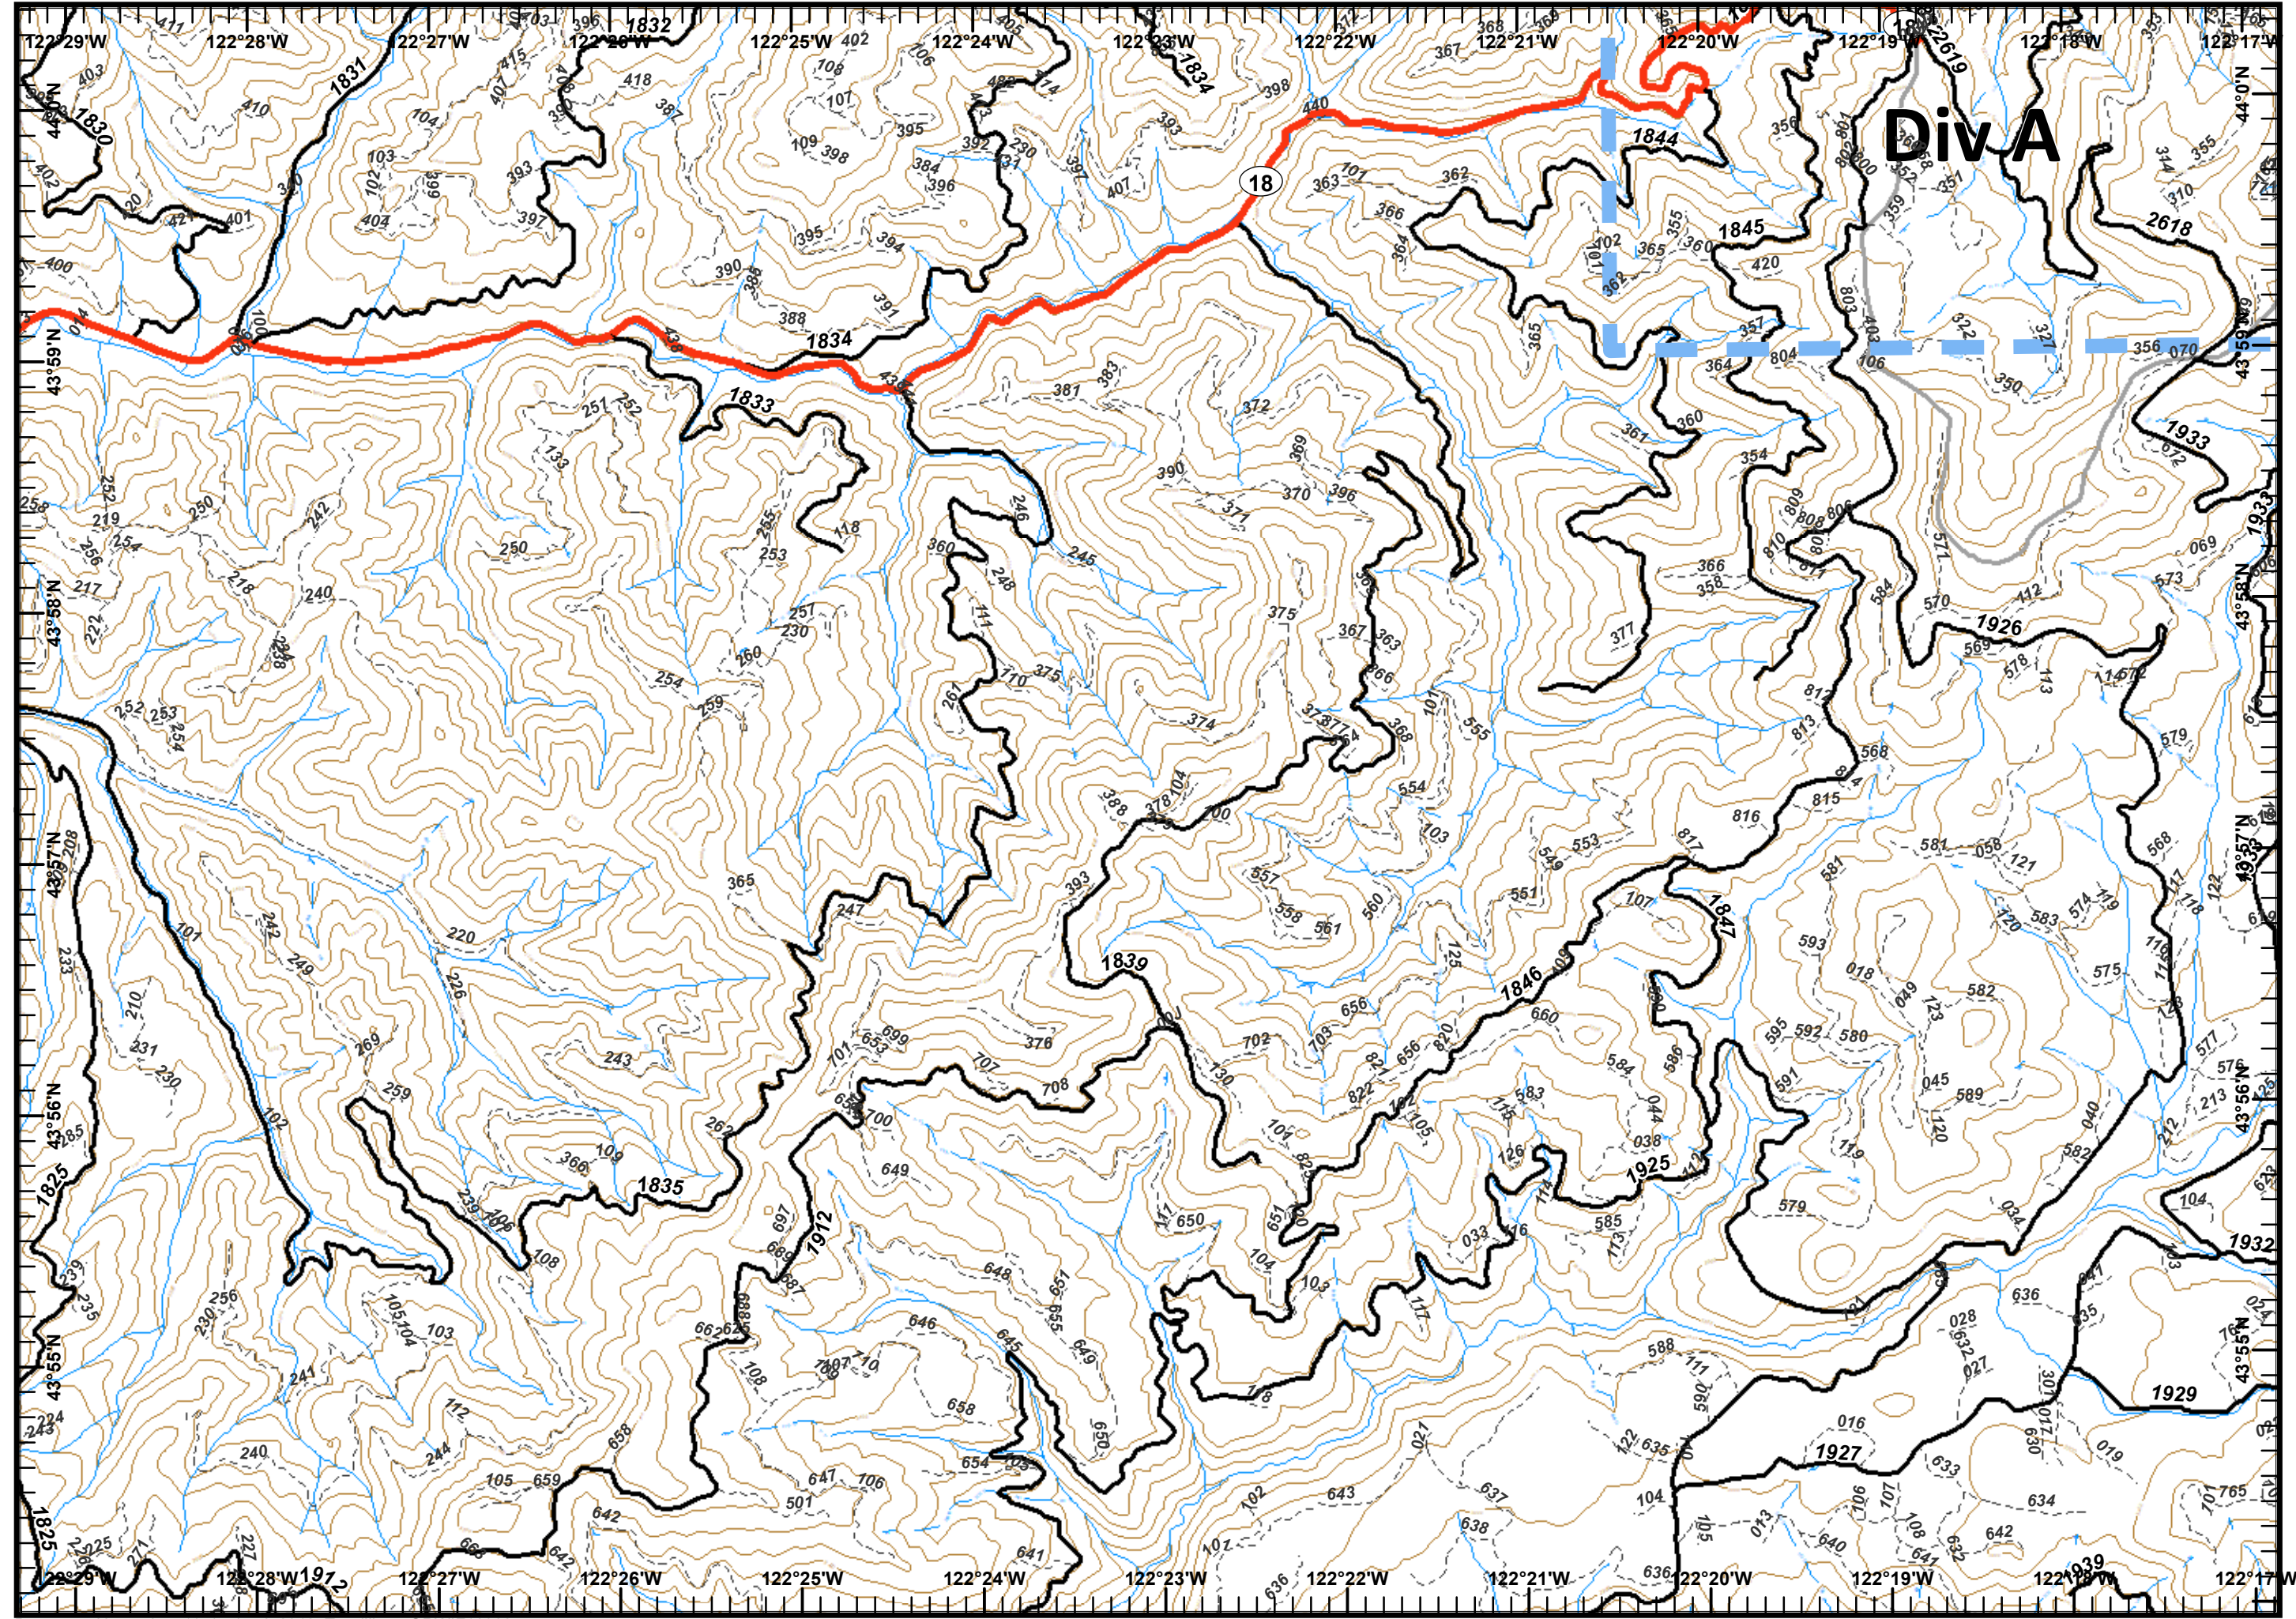

IAP Map
Terwilliger
OR-WIF-180227
8/29/2018
 Approx. 6,517 acres
 08/28/2018
 1601 hours

Page 5 of 10

- Drop Point
- Helispot
- Division Break
- Temporary Flight Restriction
- Escape Route

2	3	4
5	6	7
8	9	10

1/2 Mile
 1:44,000

IAP Map
Terwilliger
OR-WIF-180227
8/29/2018
 Approx. 6,517 acres
 08/28/2018
 1601 hours

Page 6 of 10

- Dip Site
- Drop Point
- Helispot
- Internet Access
- Lookout
- Mobile Weather Unit
- Repeater
- Spot Fire
- Water Source
- Division Break
- Uncontrolled Fire Edge
- Completed Line
- Completed Dozer Line
- Completed Hand Line
- Escape Route
- Fire Perimeter

IAP Map
 Terwilliger
 OR-WIF-180227
 8/29/2018
 Approx. 6,517 acres
 08/28/2018
 1601 hours

Page 8 of 10

Temporary Flight Restriction

2	3	4
5	6	7
8	9	10

1/2 Mile
 1:44,000

IAP Map
 Terwilliger
 OR-WIF-180227
 8/29/2018
 Approx. 6,517 acres
 08/28/2018
 1601 hours

Page 9 of 10

- Drop Point
- Helispot
- Internet Access
- Repeater
- Division Break
- Temporary Flight Restriction

2	3	4
5	6	7
8	9	10

1/2 Mile
 1:44,000

IAP Map
Terwilliger
OR-WIF-180227
8/29/2018
 Approx. 6,517 acres
 08/28/2018
 1601 hours